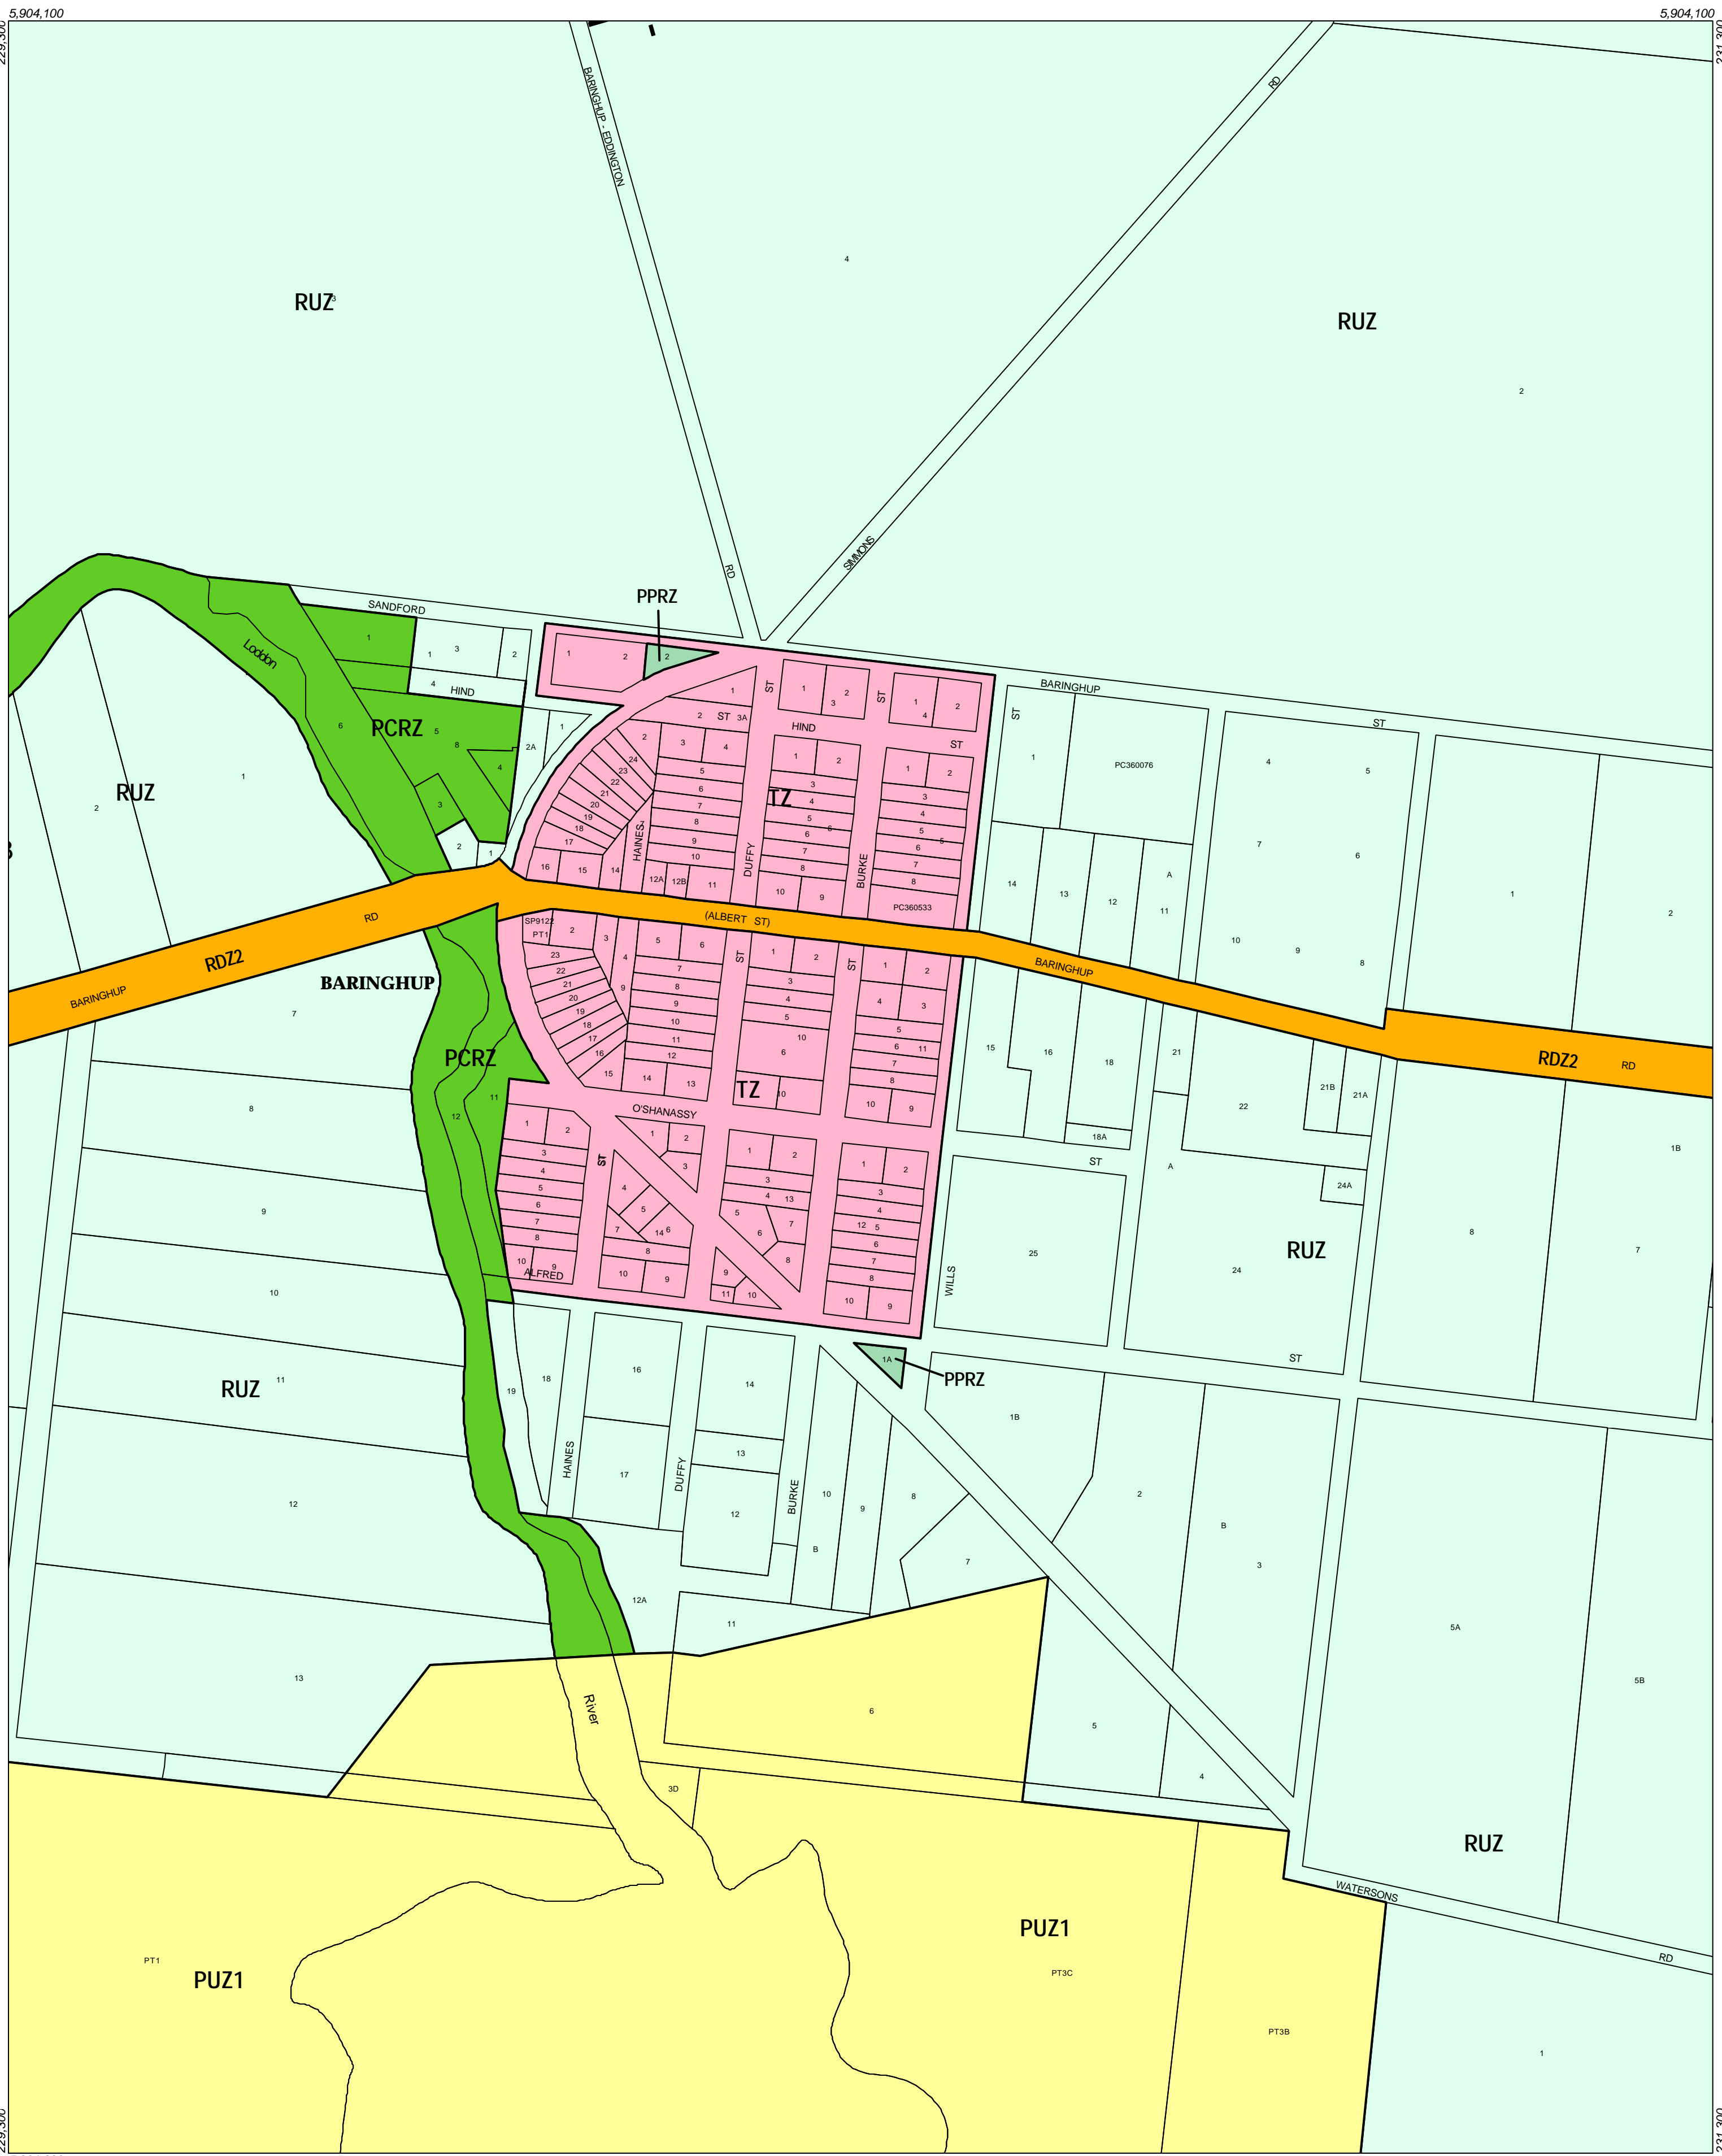

MOUNT ALEXANDER PLANNING SCHEME - LOCAL PROVISION

This publication is copyright. No part may be reproduced by any process except in accordance with the provisions of the Copyright Act 1968, State of Victoria.

Public Land	
	Public Conservation And Resource Zone
	Public Park And Recreation Zone
	Public Use Zone
	Cemetery/Crematorium
	Public Use Zone Service And Utility
	Road Zone Category 2
Residential	
	Township Zone
Rural	
	Rural Zone

100 200 300 400 500 m

AUSTRALIAN MAP GRID ZONE 55

INDEX TO ADJOINING METRIC SERIES MAP

Printed: 24/6/2003