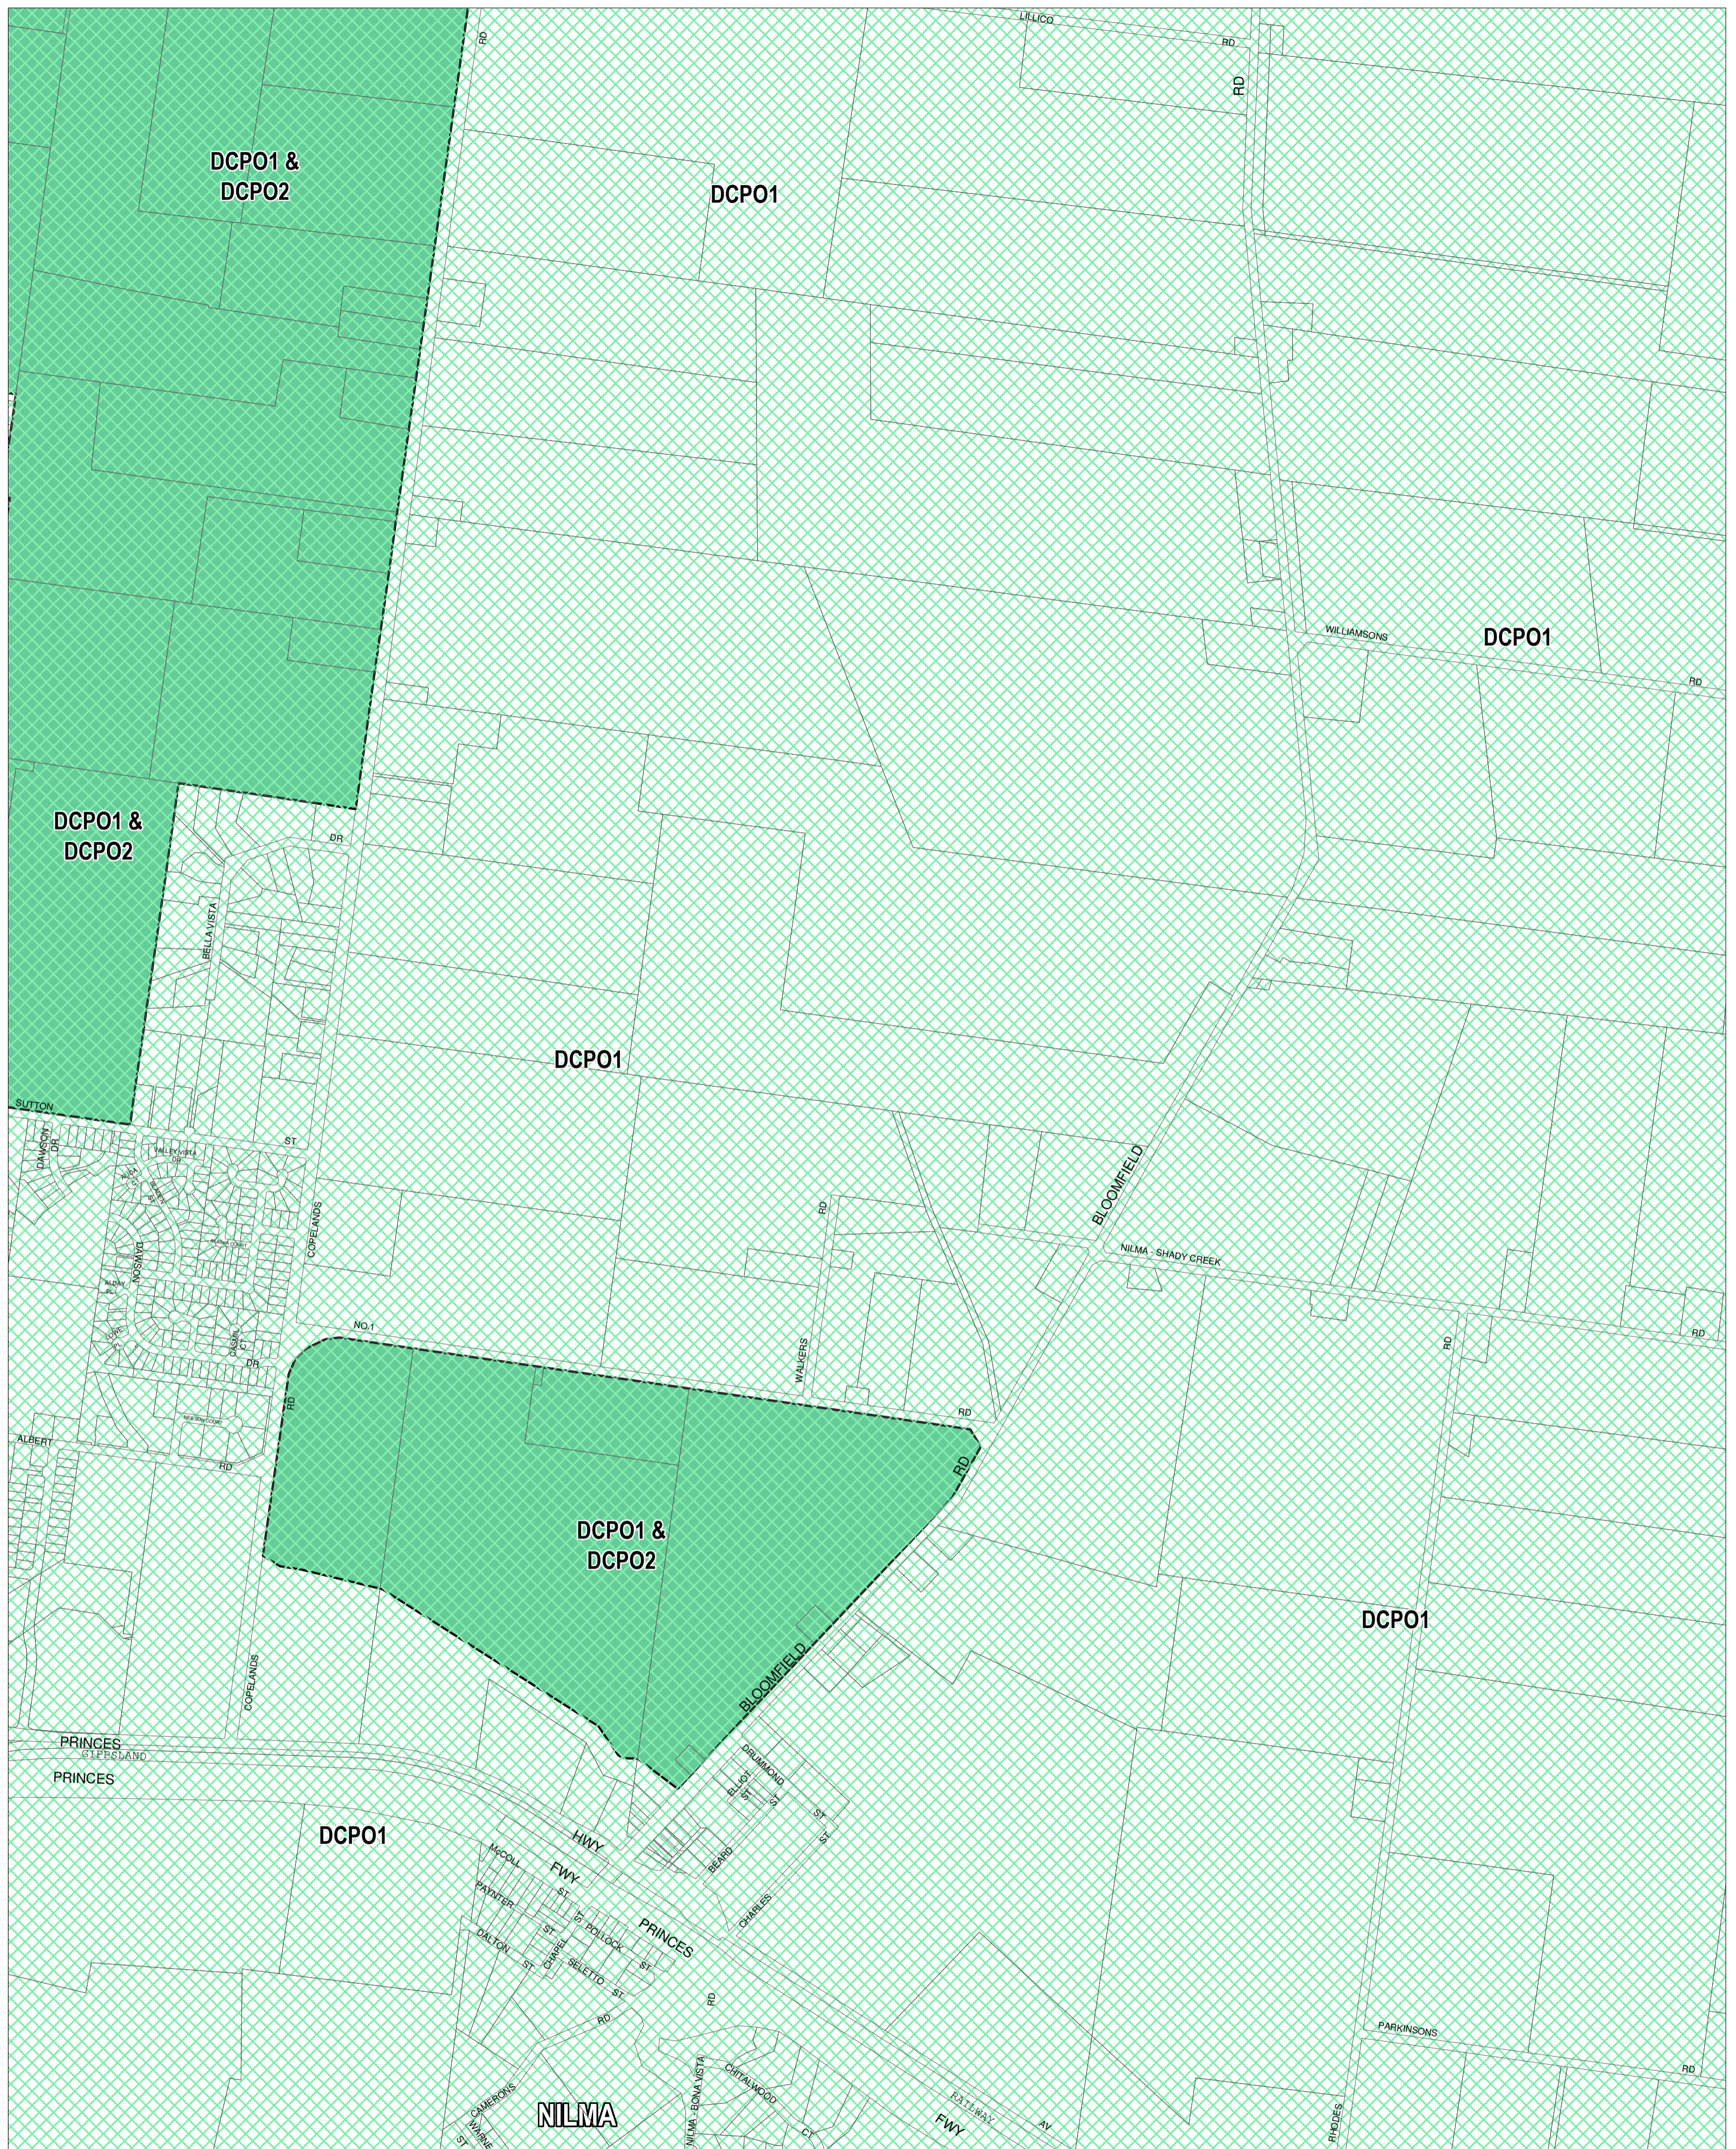

BAW BAW PLANNING SCHEME - LOCAL PROVISION

Overlays

- DCPO1 Development Contributions Plan Overlay - Schedule 1
- DCPO2 Development Contributions Plan Overlay - Schedule 2

200 0 200 400 600 800 1000 m

AUSTRALIAN MAP GRID ZONE 55

INDEX TO ADJOINING METRIC SERIES MAP

1	2	3	4
5	6	7	8
9	10	11	12
13	14	15	16
17	18	19	20
21	22	23	24
25	26	27	28
29	30	31	32
33	34	35	36
37	38	39	40
41	42	43	44
45	46	47	48
49	50	51	52

Printed: 17/7/2015

AMENDMENT C112