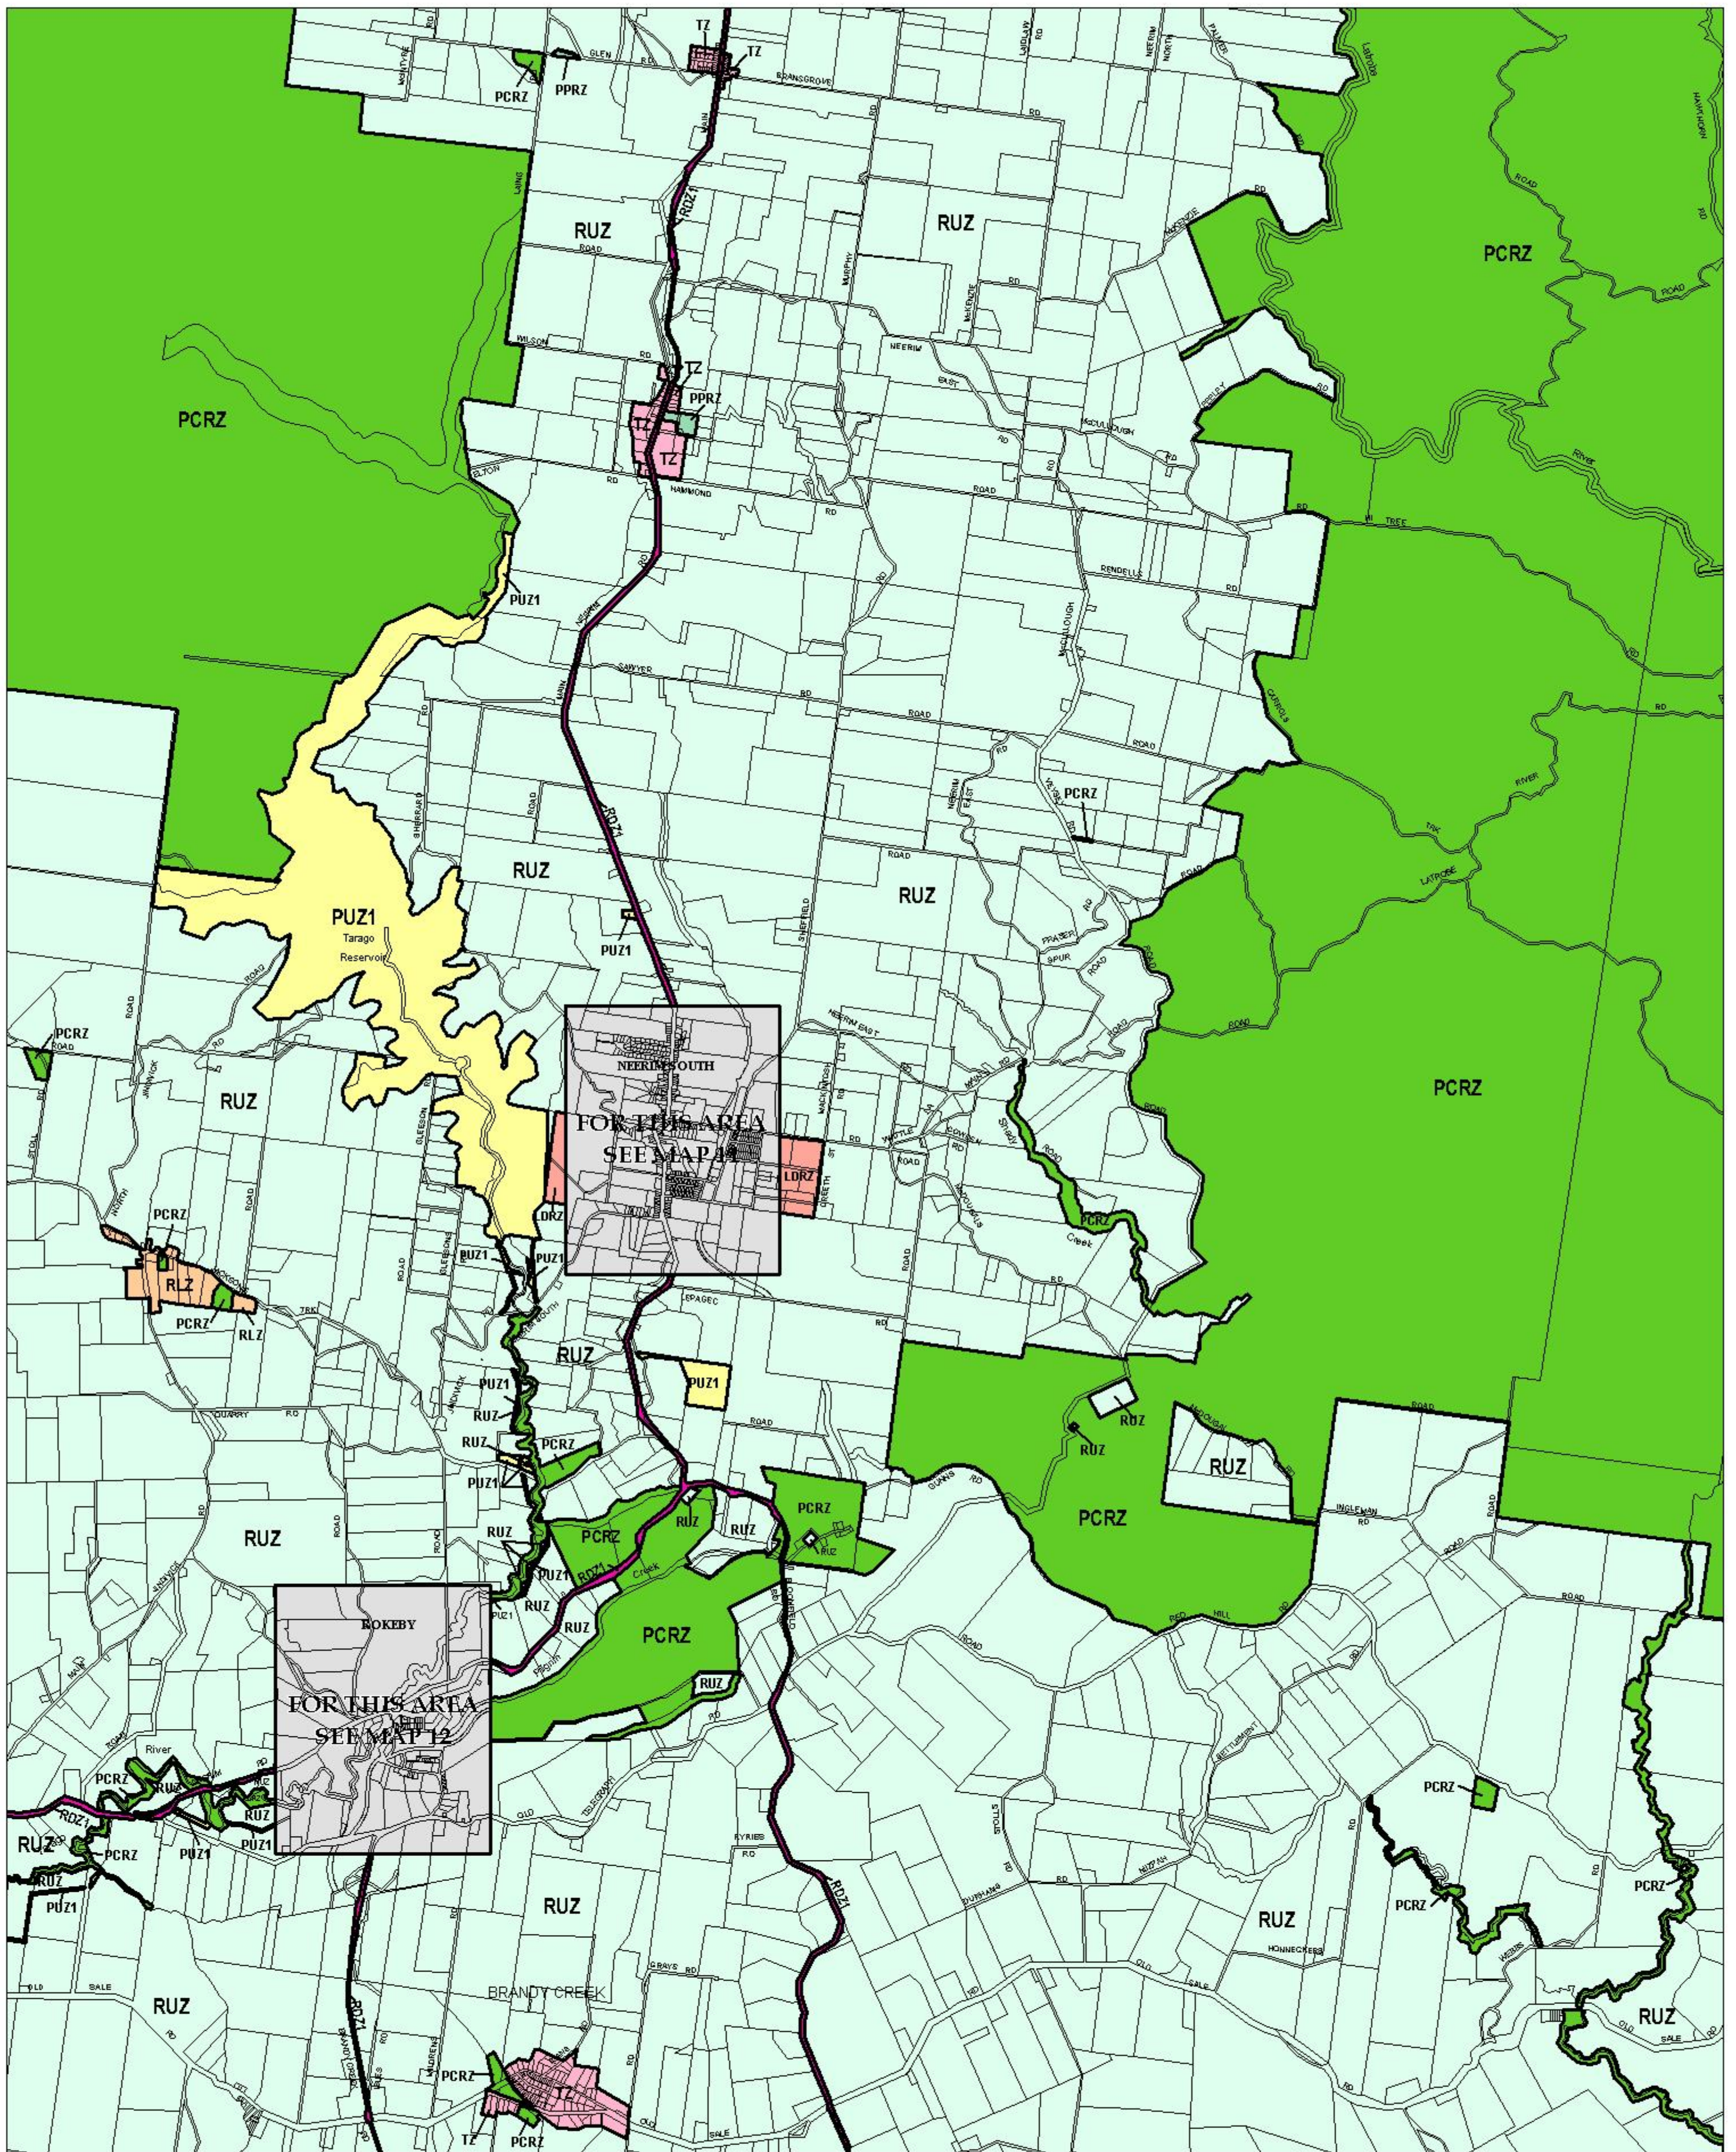

BAW BAW PLANNING SCHEME - LOCAL PROVISION

This publication is copyright. No part may be reproduced by any process except in accordance with the provisions of the Copyright Act 1968 of the State of Victoria. This map should be read in conjunction with additional Planning Overlay Maps (if applicable) as indicated on the INDEX TO MAPS.

Public Land	
	Public Conservation and Resource Zone
	Public Park and Recreation Zone
	Public Use Zone Service and Utility
	Road Zone Category 1
Residential	
	Low Density Residential Zone
	Township Zone
Rural	
	Rural Living Zone
	Rural Zone

AUSTRALIAN MAP GRID ZONE 55

THIS MAP INCORPORATES APPROVED ZONES AS AT: 18-11-1999 Amendment C6 Printed: 17/11/1999