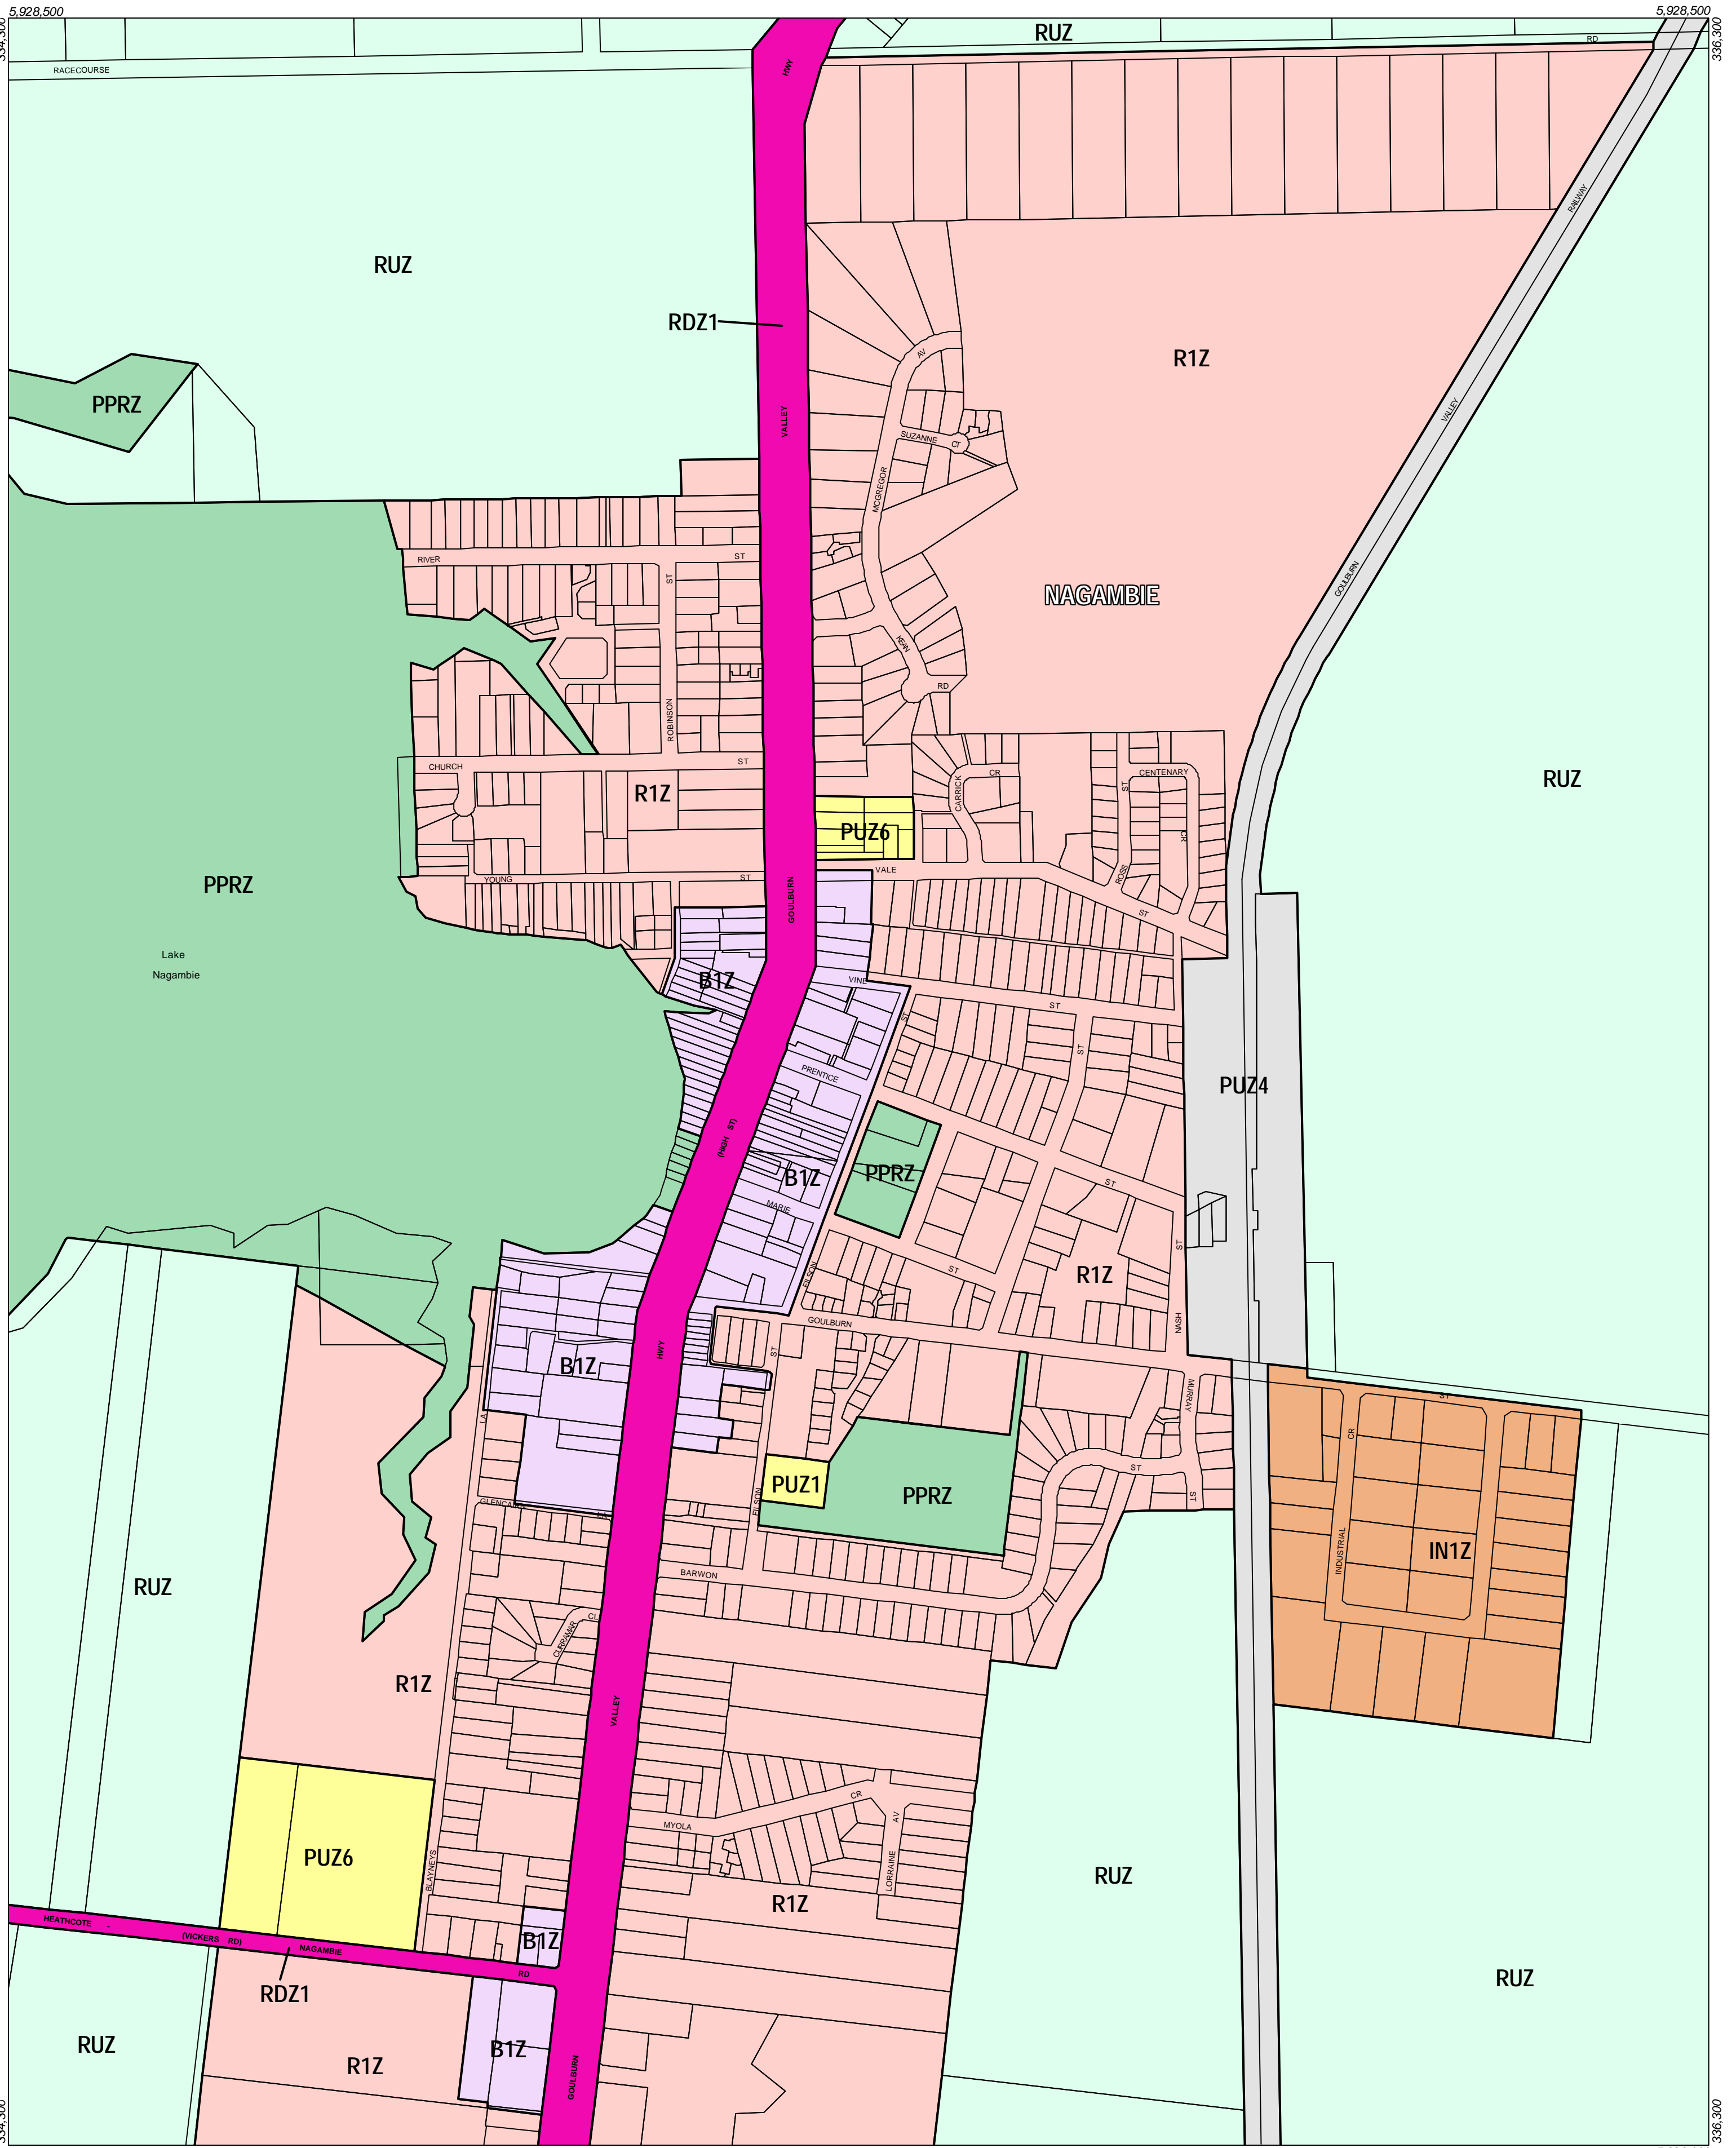

STRATHBOGIE PLANNING SCHEME - LOCAL PROVISION

Business	Residential
Business 1 Zone	Residential 1 Zone
Industrial	Rural
Industrial 1 Zone	Rural Zone
Public Land	
Public Park And Recreation Zone	
Public Use Zone Local Government	
Public Use Zone Service And Utility	
Public Use Zone Transport	
Road Zone Category 1	

AUSTRALIAN MAP GRID ZONE 55

THIS MAP INCORPORATES APPROVED ZONES AS AT: 07-10-1999
Printed: 19/6/2003