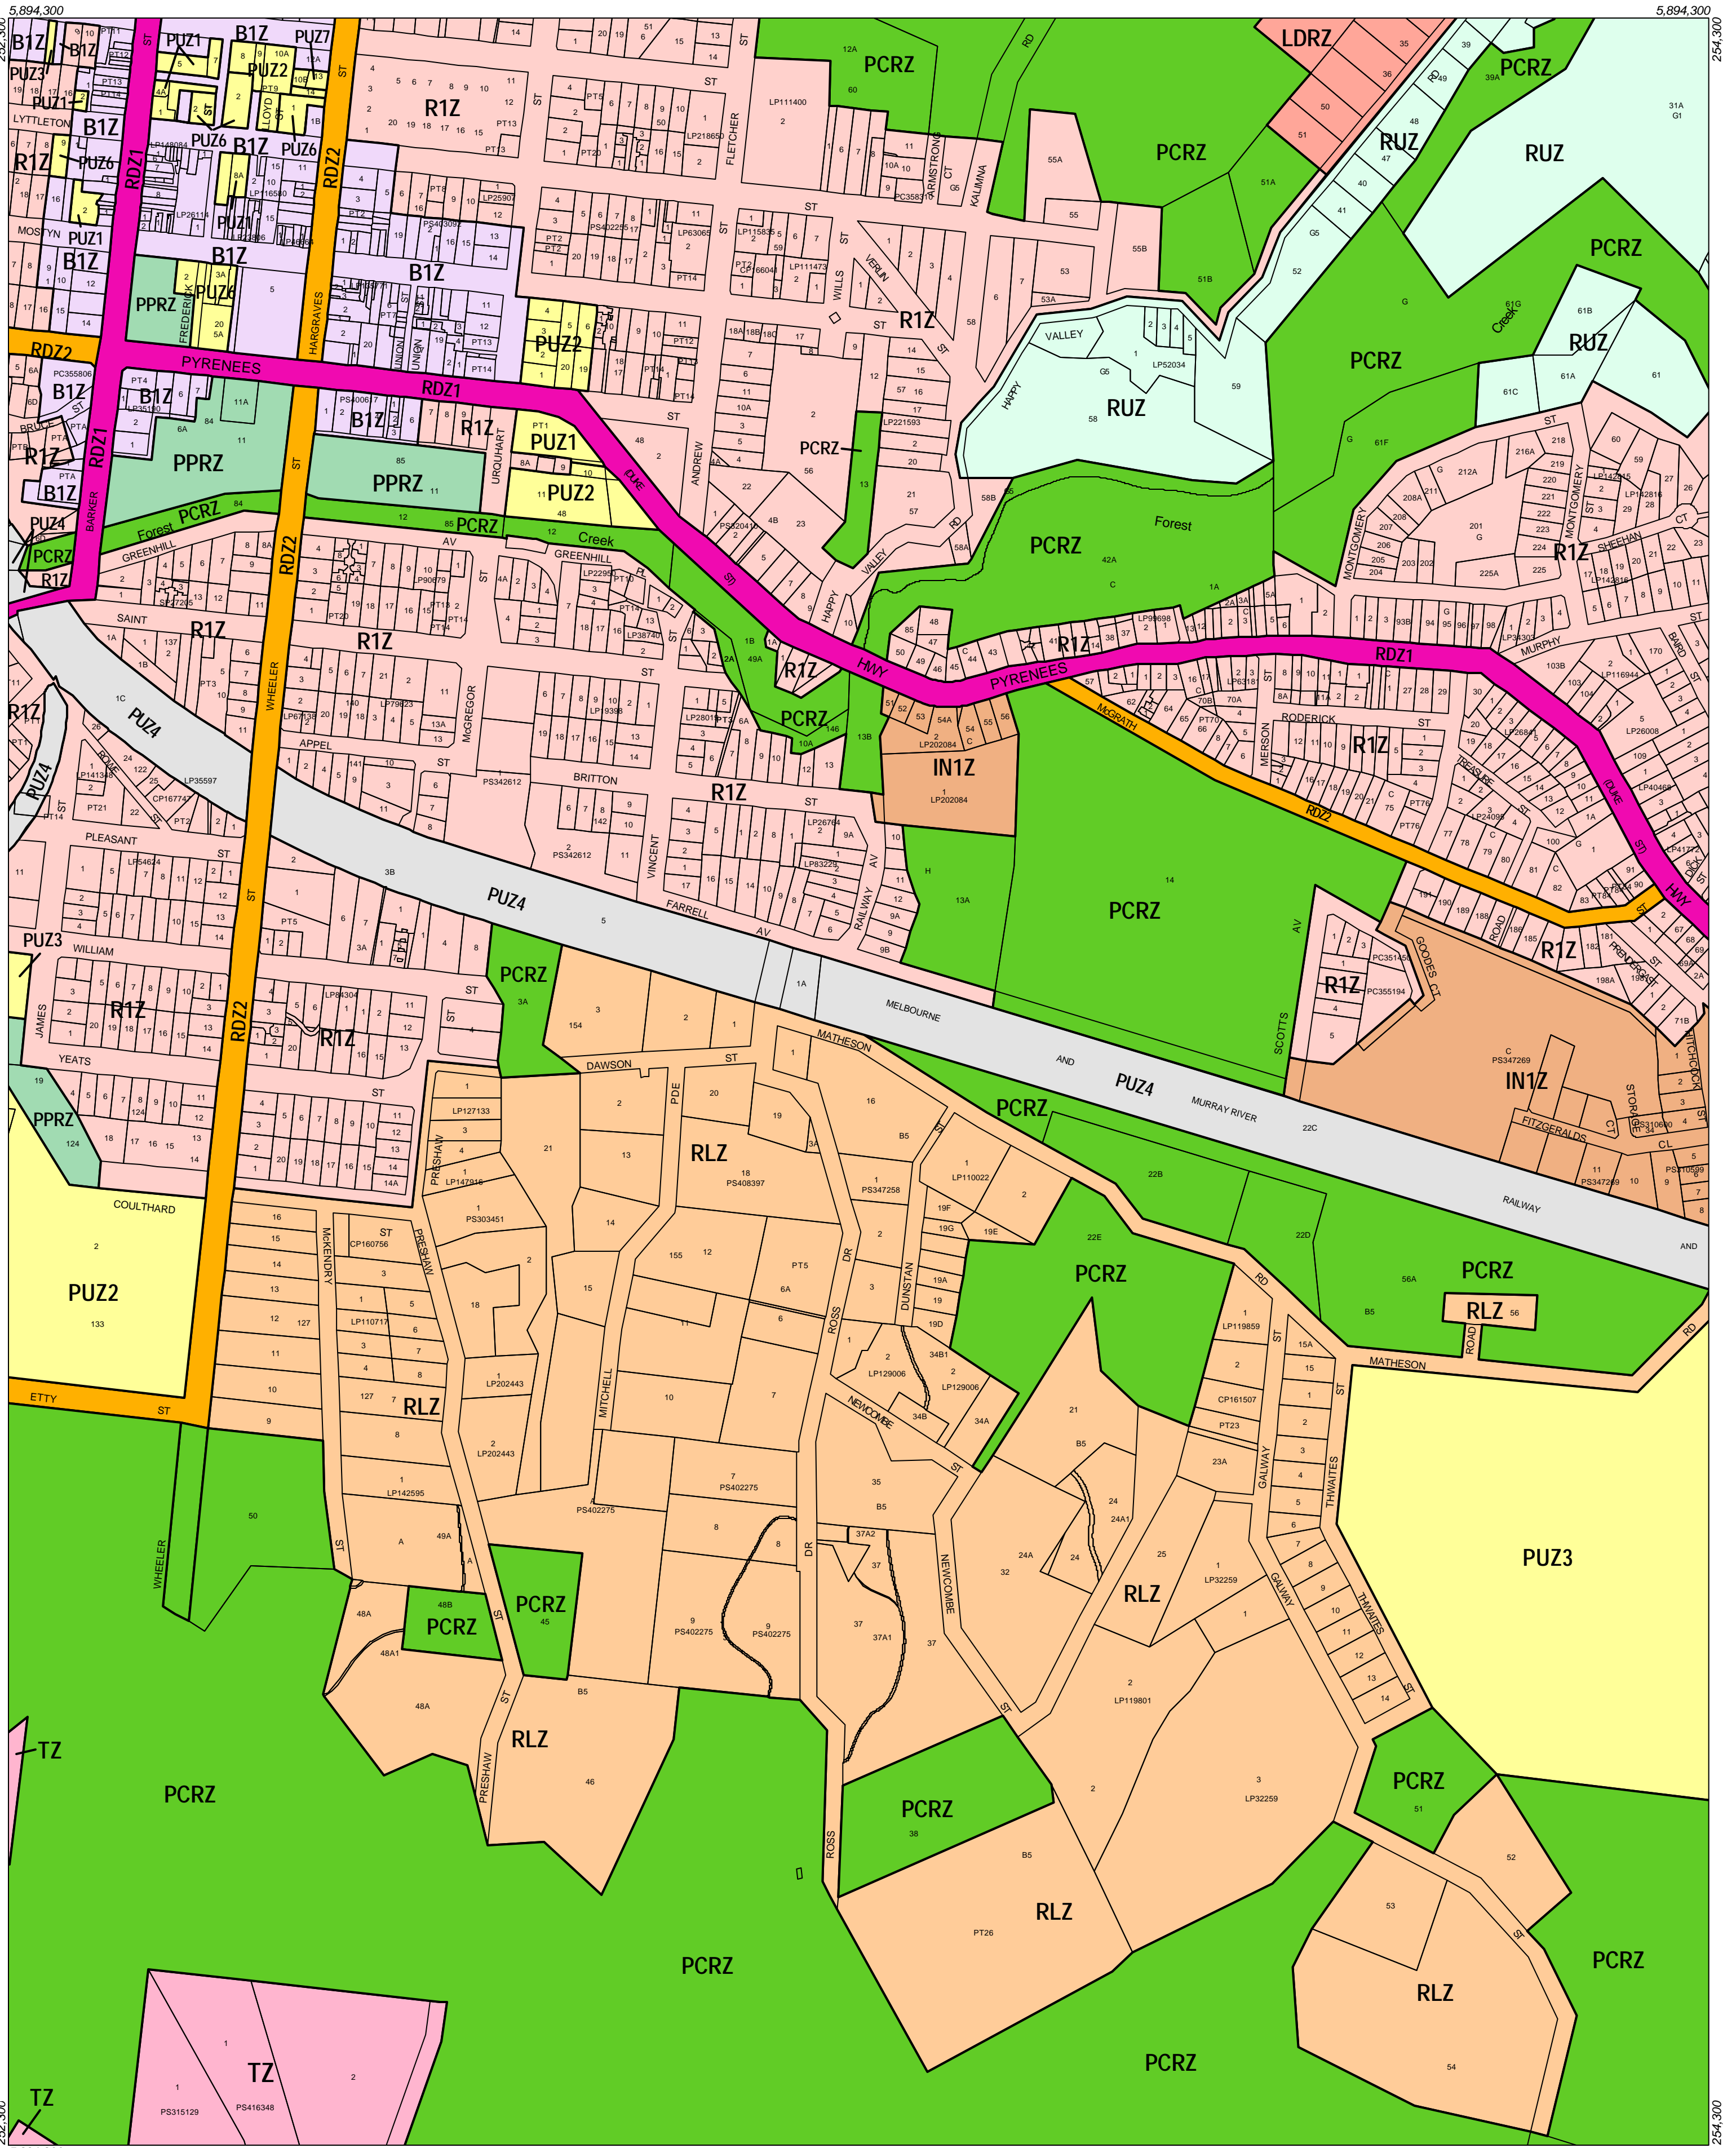

MOUNT ALEXANDER PLANNING SCHEME - LOCAL PROVISION

This publication is copyright. No part may be reproduced by any process except in accordance with the provisions of the Copyright Act 1968, State of Victoria. This map should be read in conjunction with additional Planning Overlay Maps (if applicable) as indicated on the INDEX TO MAPS.

Business	Public Use Zone Other Public Use	Rural Zone
B1Z Business 1 Zone	PUZ1 Public Use Zone Service And	RZ Rural Zone
Industrial	Utility	
I1Z Industrial 1 Zone	PUZ4 Public Use Zone Transport	
Public Land	Road Zone Category 1	
PCRZ Public Conservation And Resource Zone	RDZ1 Road Zone Category 1	
PPRZ Public Park And Recreation Zone	RDZ2 Road Zone Category 2	
PUZ2 Public Use Zone Education	Residential	
PUZ3 Public Use Zone Health And	RLZ Low Density Residential Zone	
PUZ4 Community	R1Z Residential 1 Zone	
PUZ6 Public Use Zone Local Government	TZ Township Zone	
	RLZ Rural Living Zone	