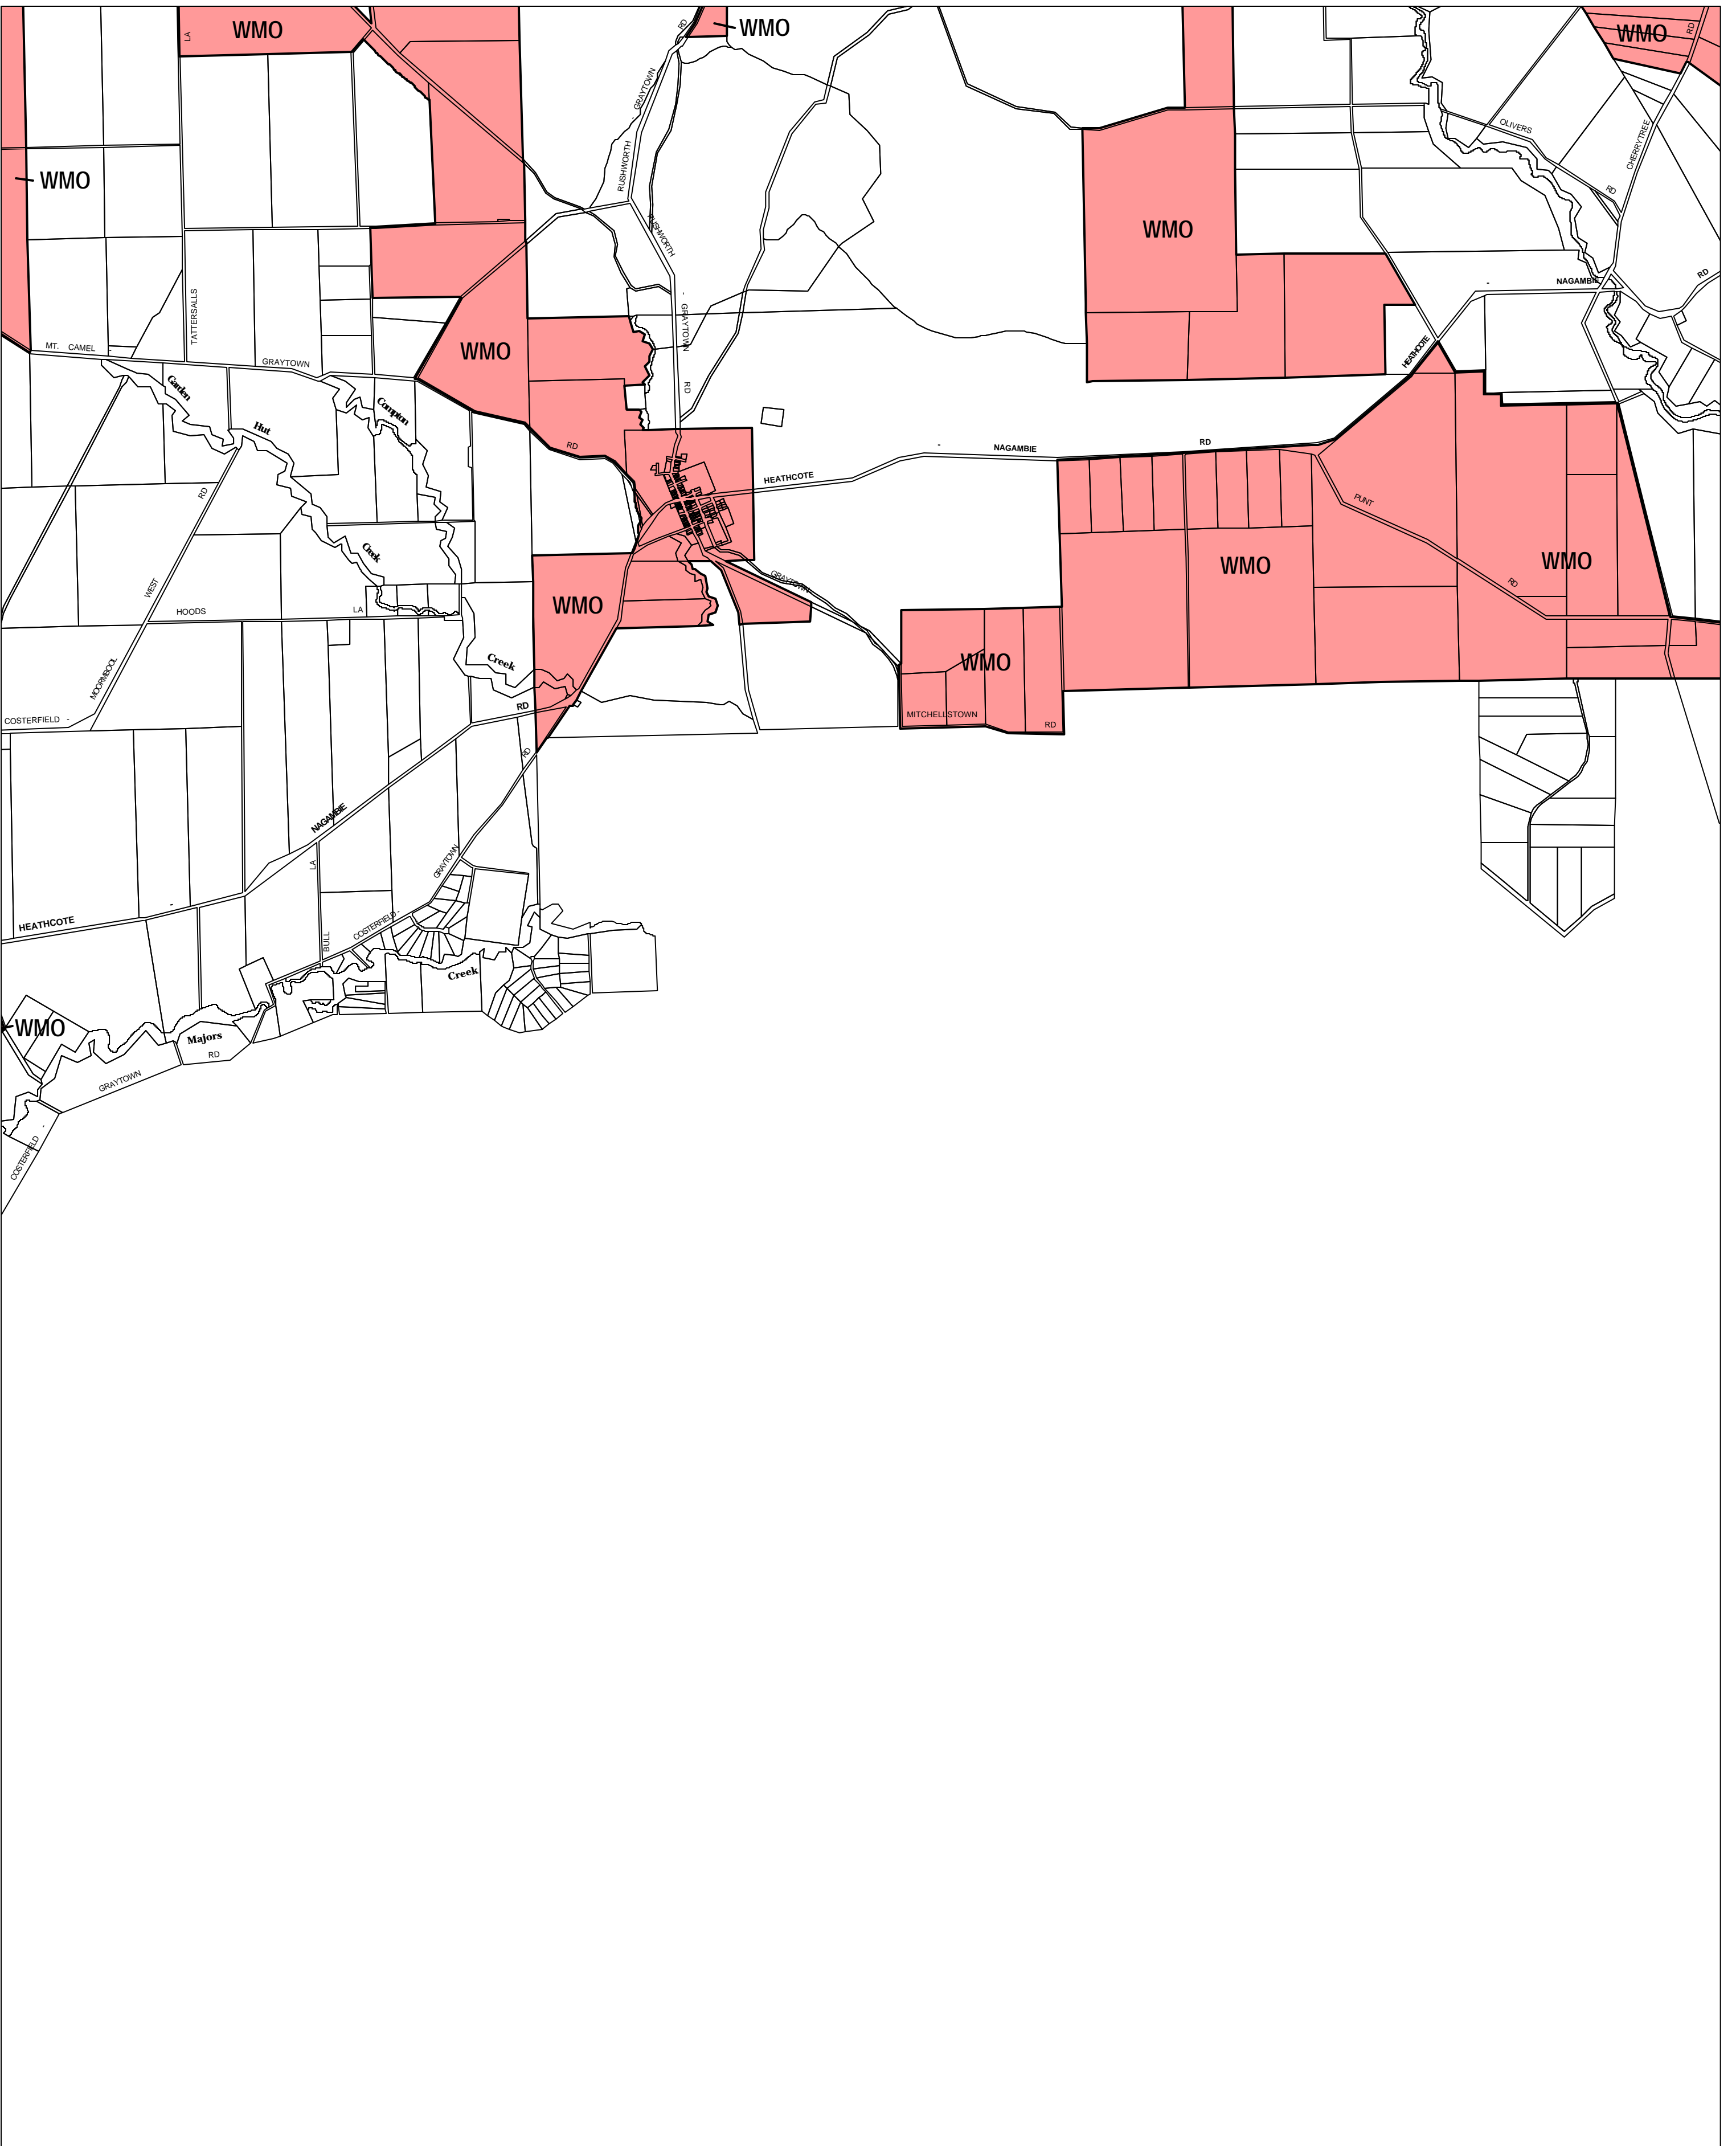

STRATHBOGIE PLANNING SCHEME - LOCAL PROVISION

Overlays

Wildfire Management Overlay

AUSTRALIAN MAP GRID ZONE 55

Printed: 12/6/2007

AMENDMENT C17