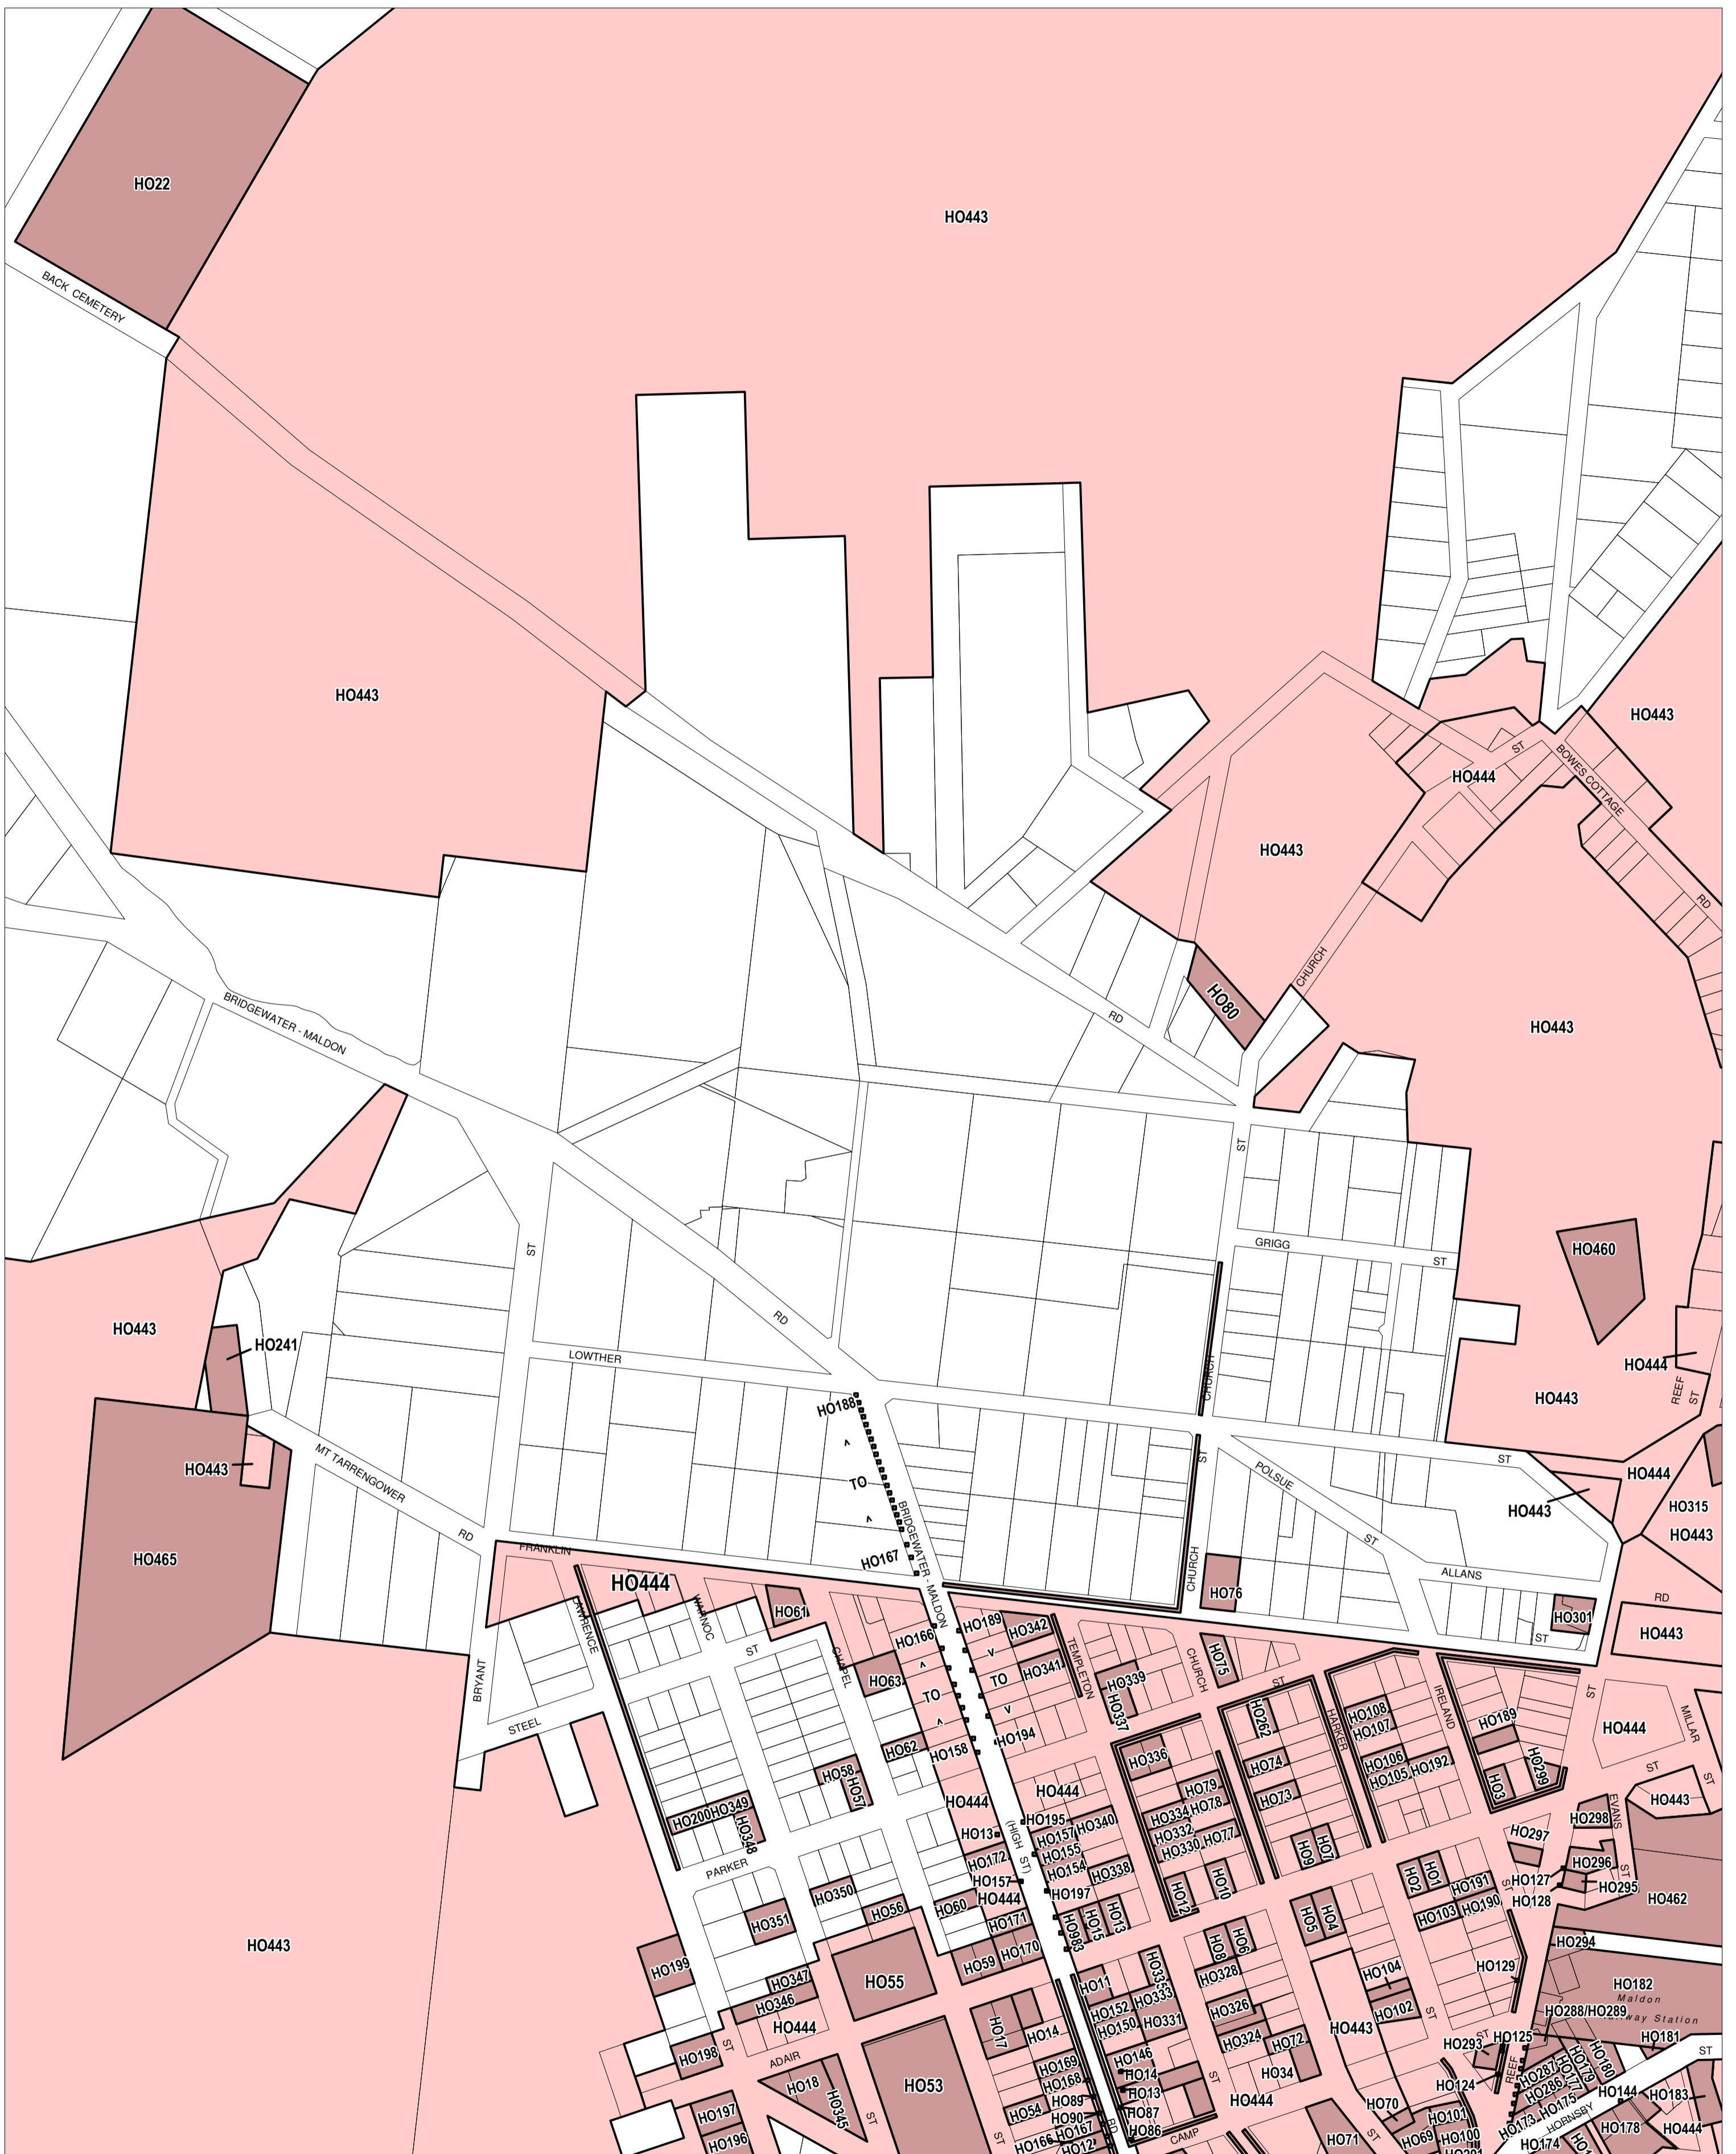

MOUNT ALEXANDER PLANNING SCHEME - LOCAL PROVISION

Overlays

- HO Heritage Overlay

Printed: 17/9/2010

AMENDMENT C41