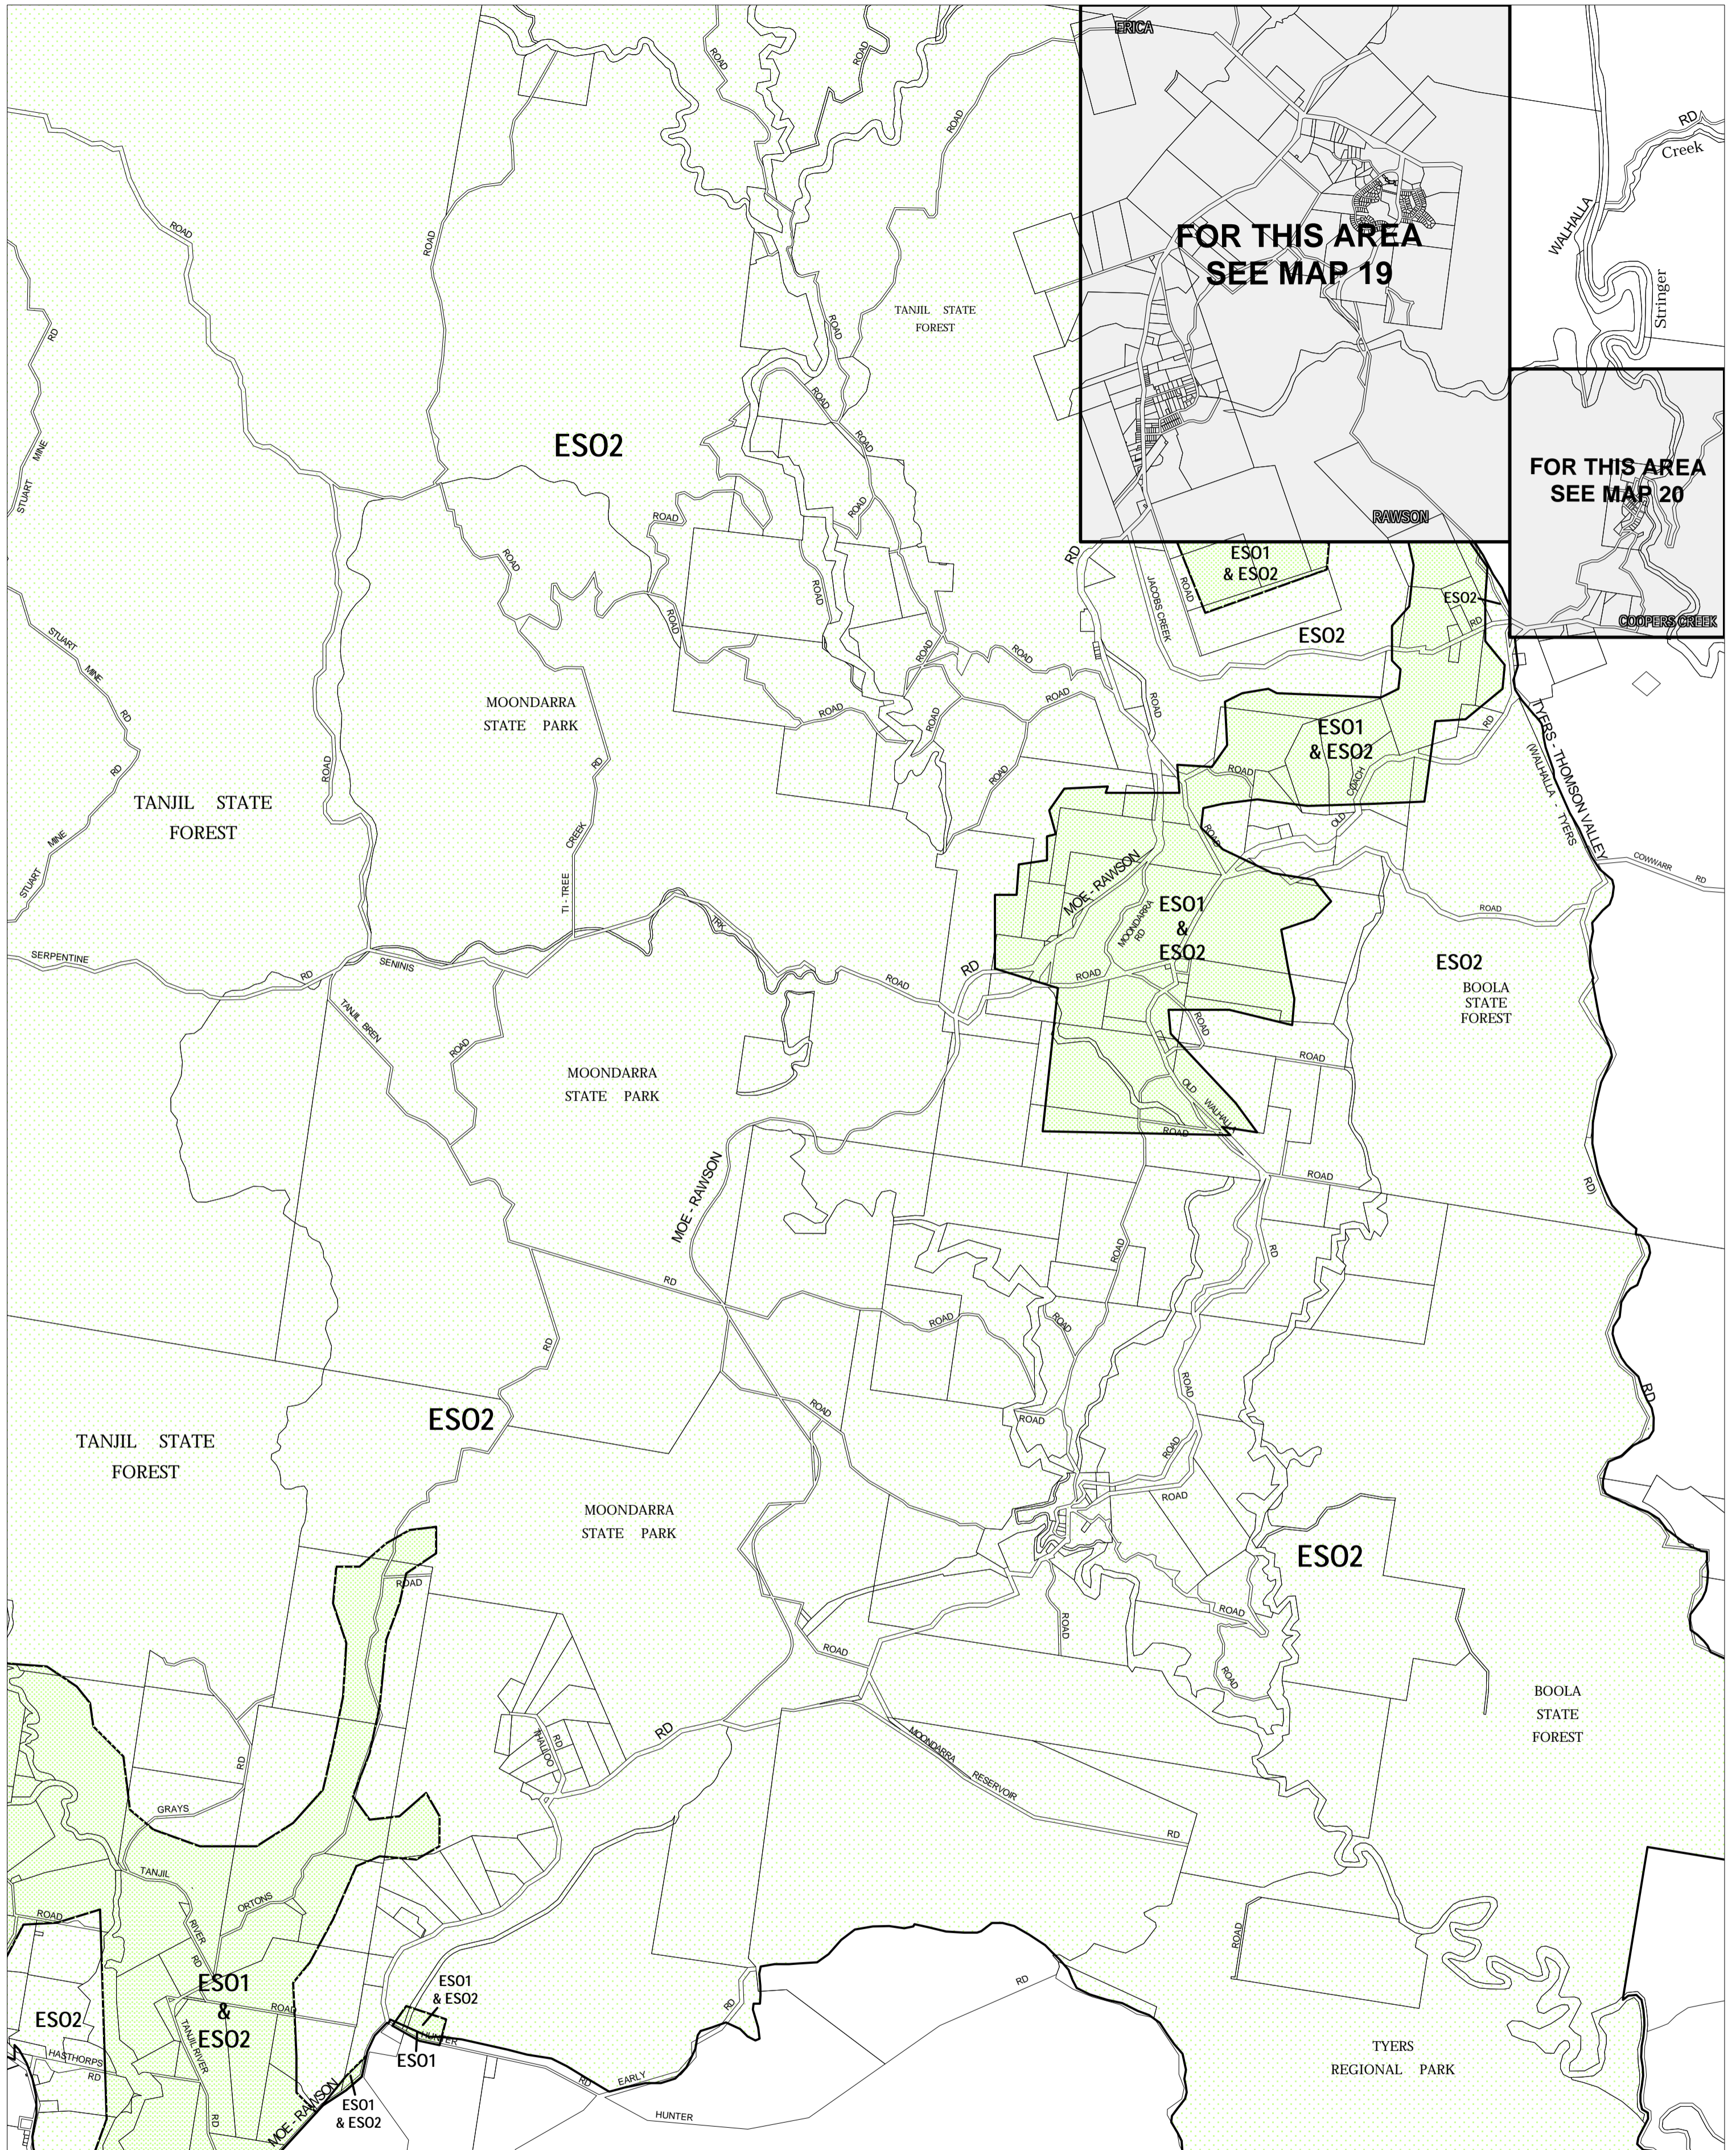

BAW BAW PLANNING SCHEME - LOCAL PROVISION

Overlays

AUSTRALIAN MAP GRID ZONE 55

INDEX TO ADJOINING METRIC SERIES MAP

Printed: 18/7/2007

AMENDMENT C17