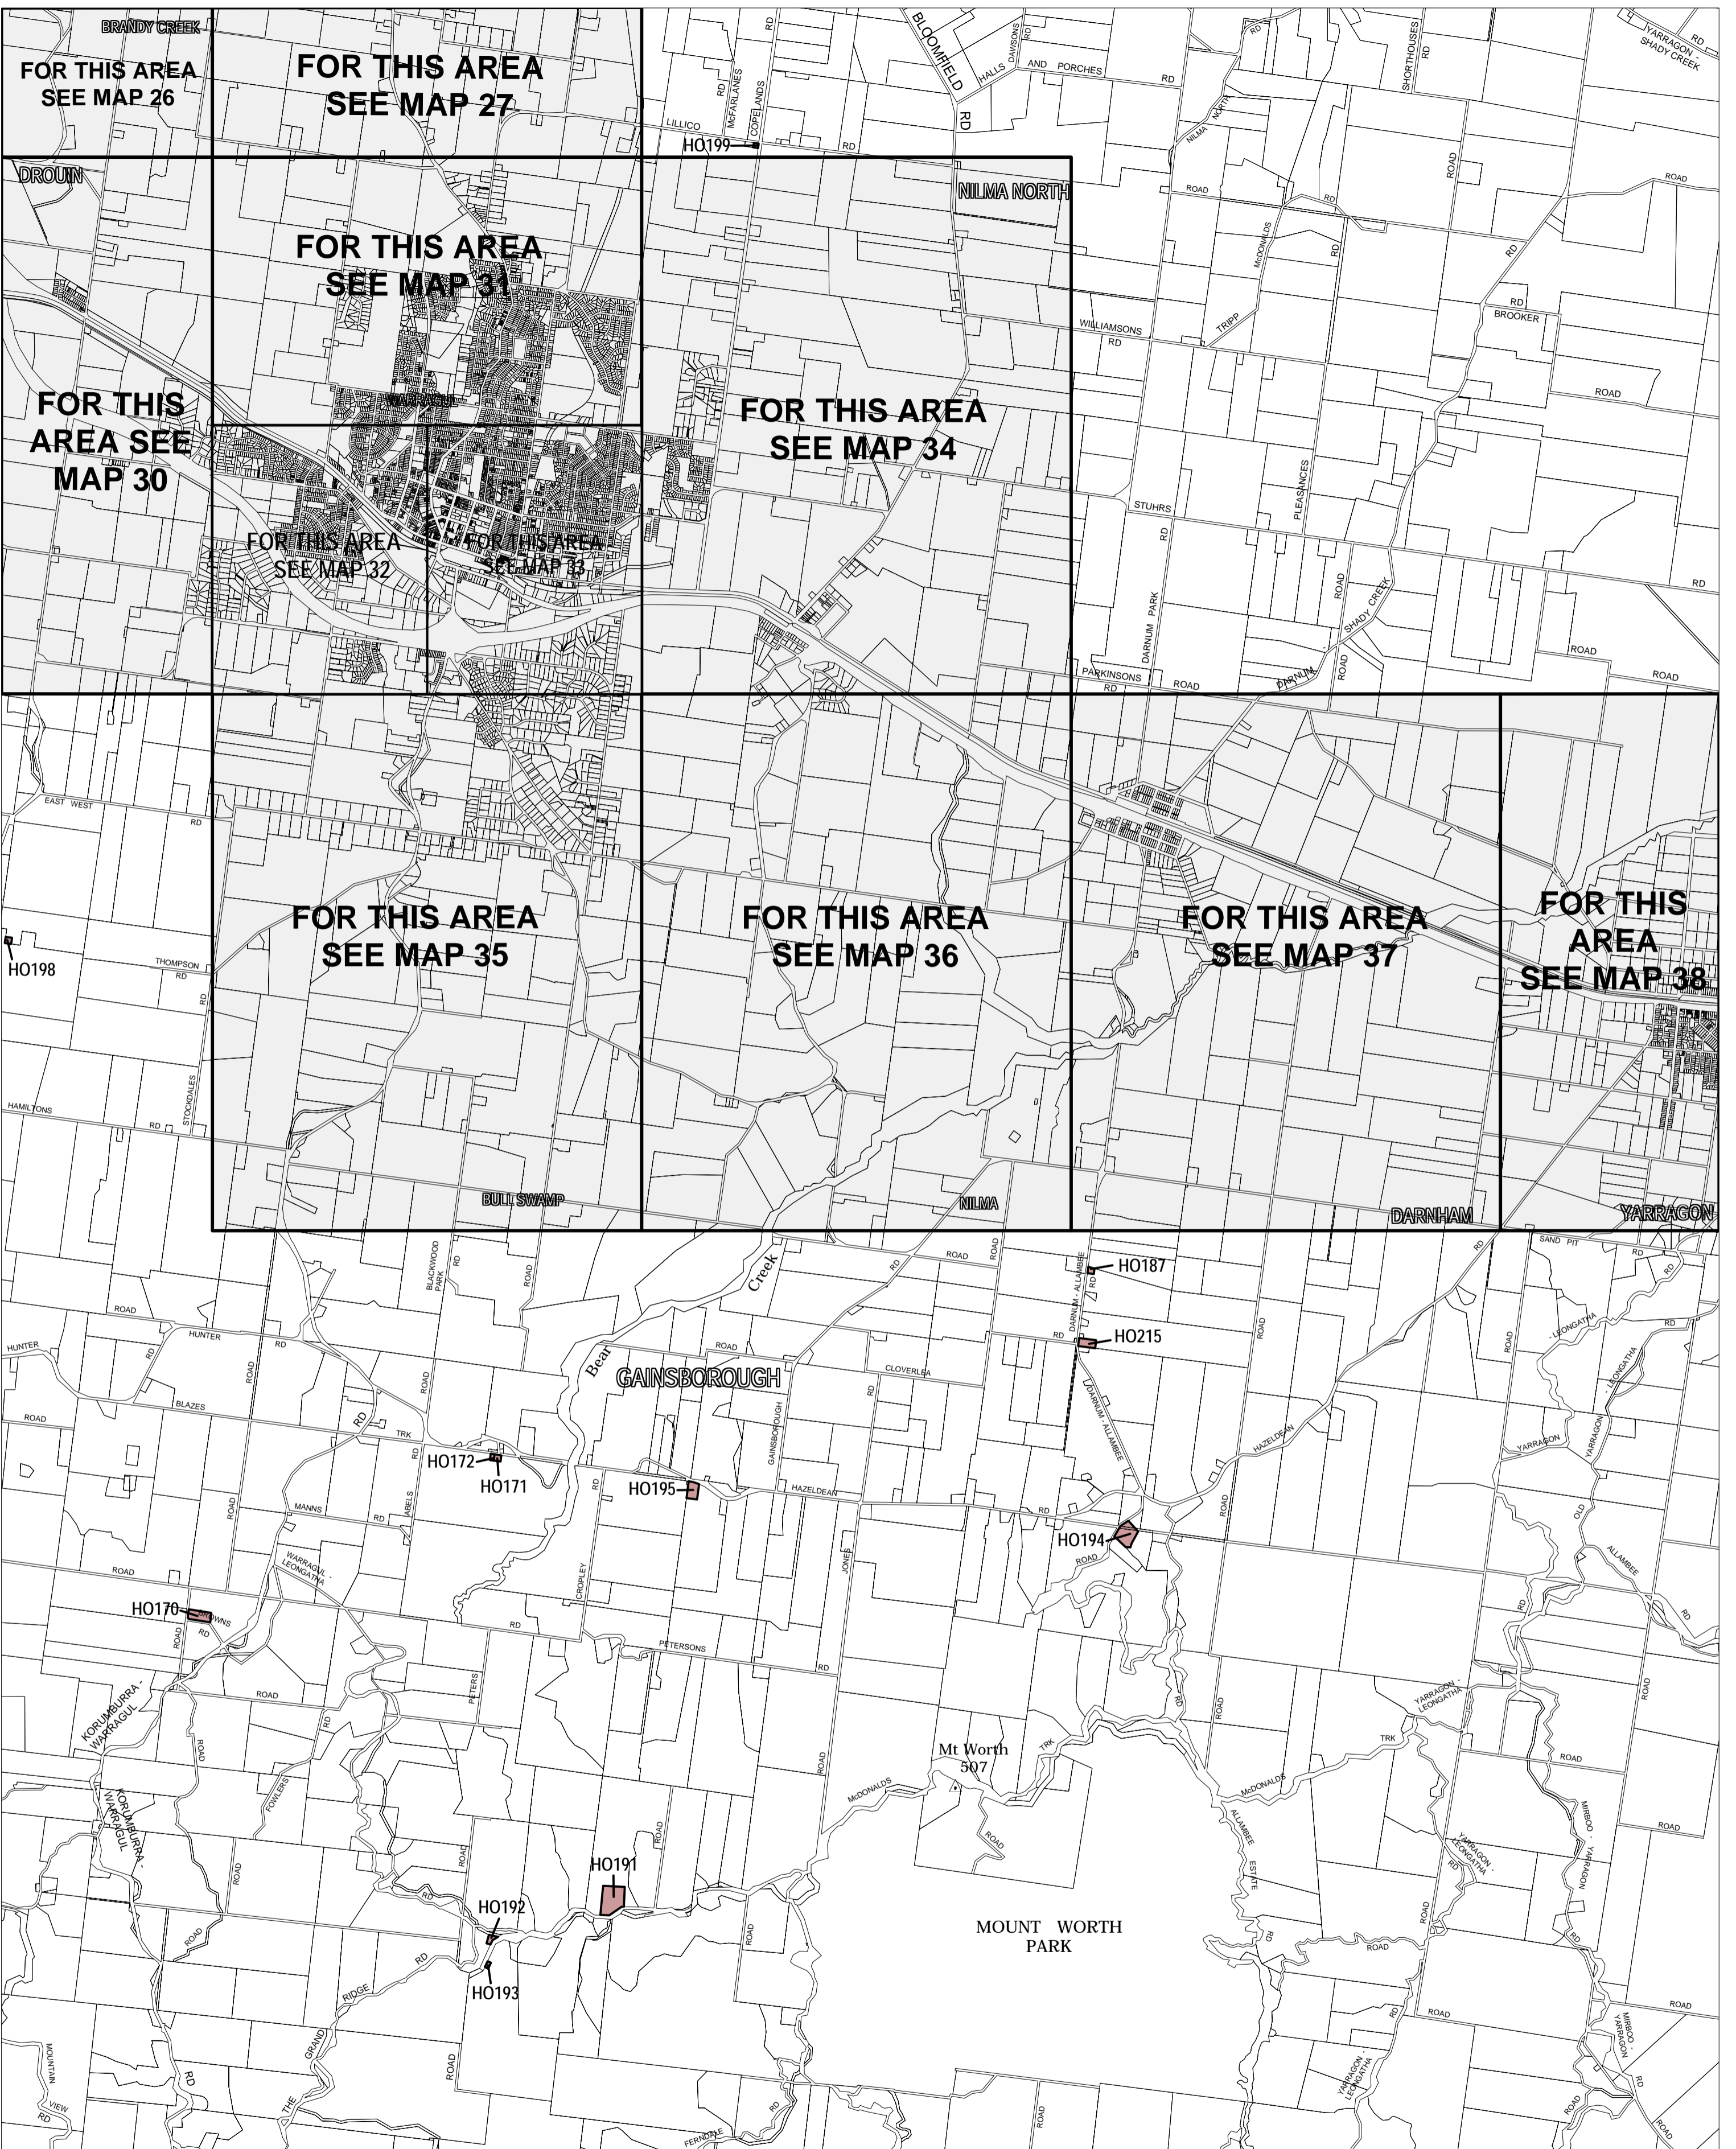

BAW BAW PLANNING SCHEME - LOCAL PROVISION

Overlays

Heritage Overlay

AUSTRALIAN MAP GRID ZONE 55

INDEX TO ADJOINING METRIC SERIES MAP

Printed: 22/1/2009

AMENDMENT C60