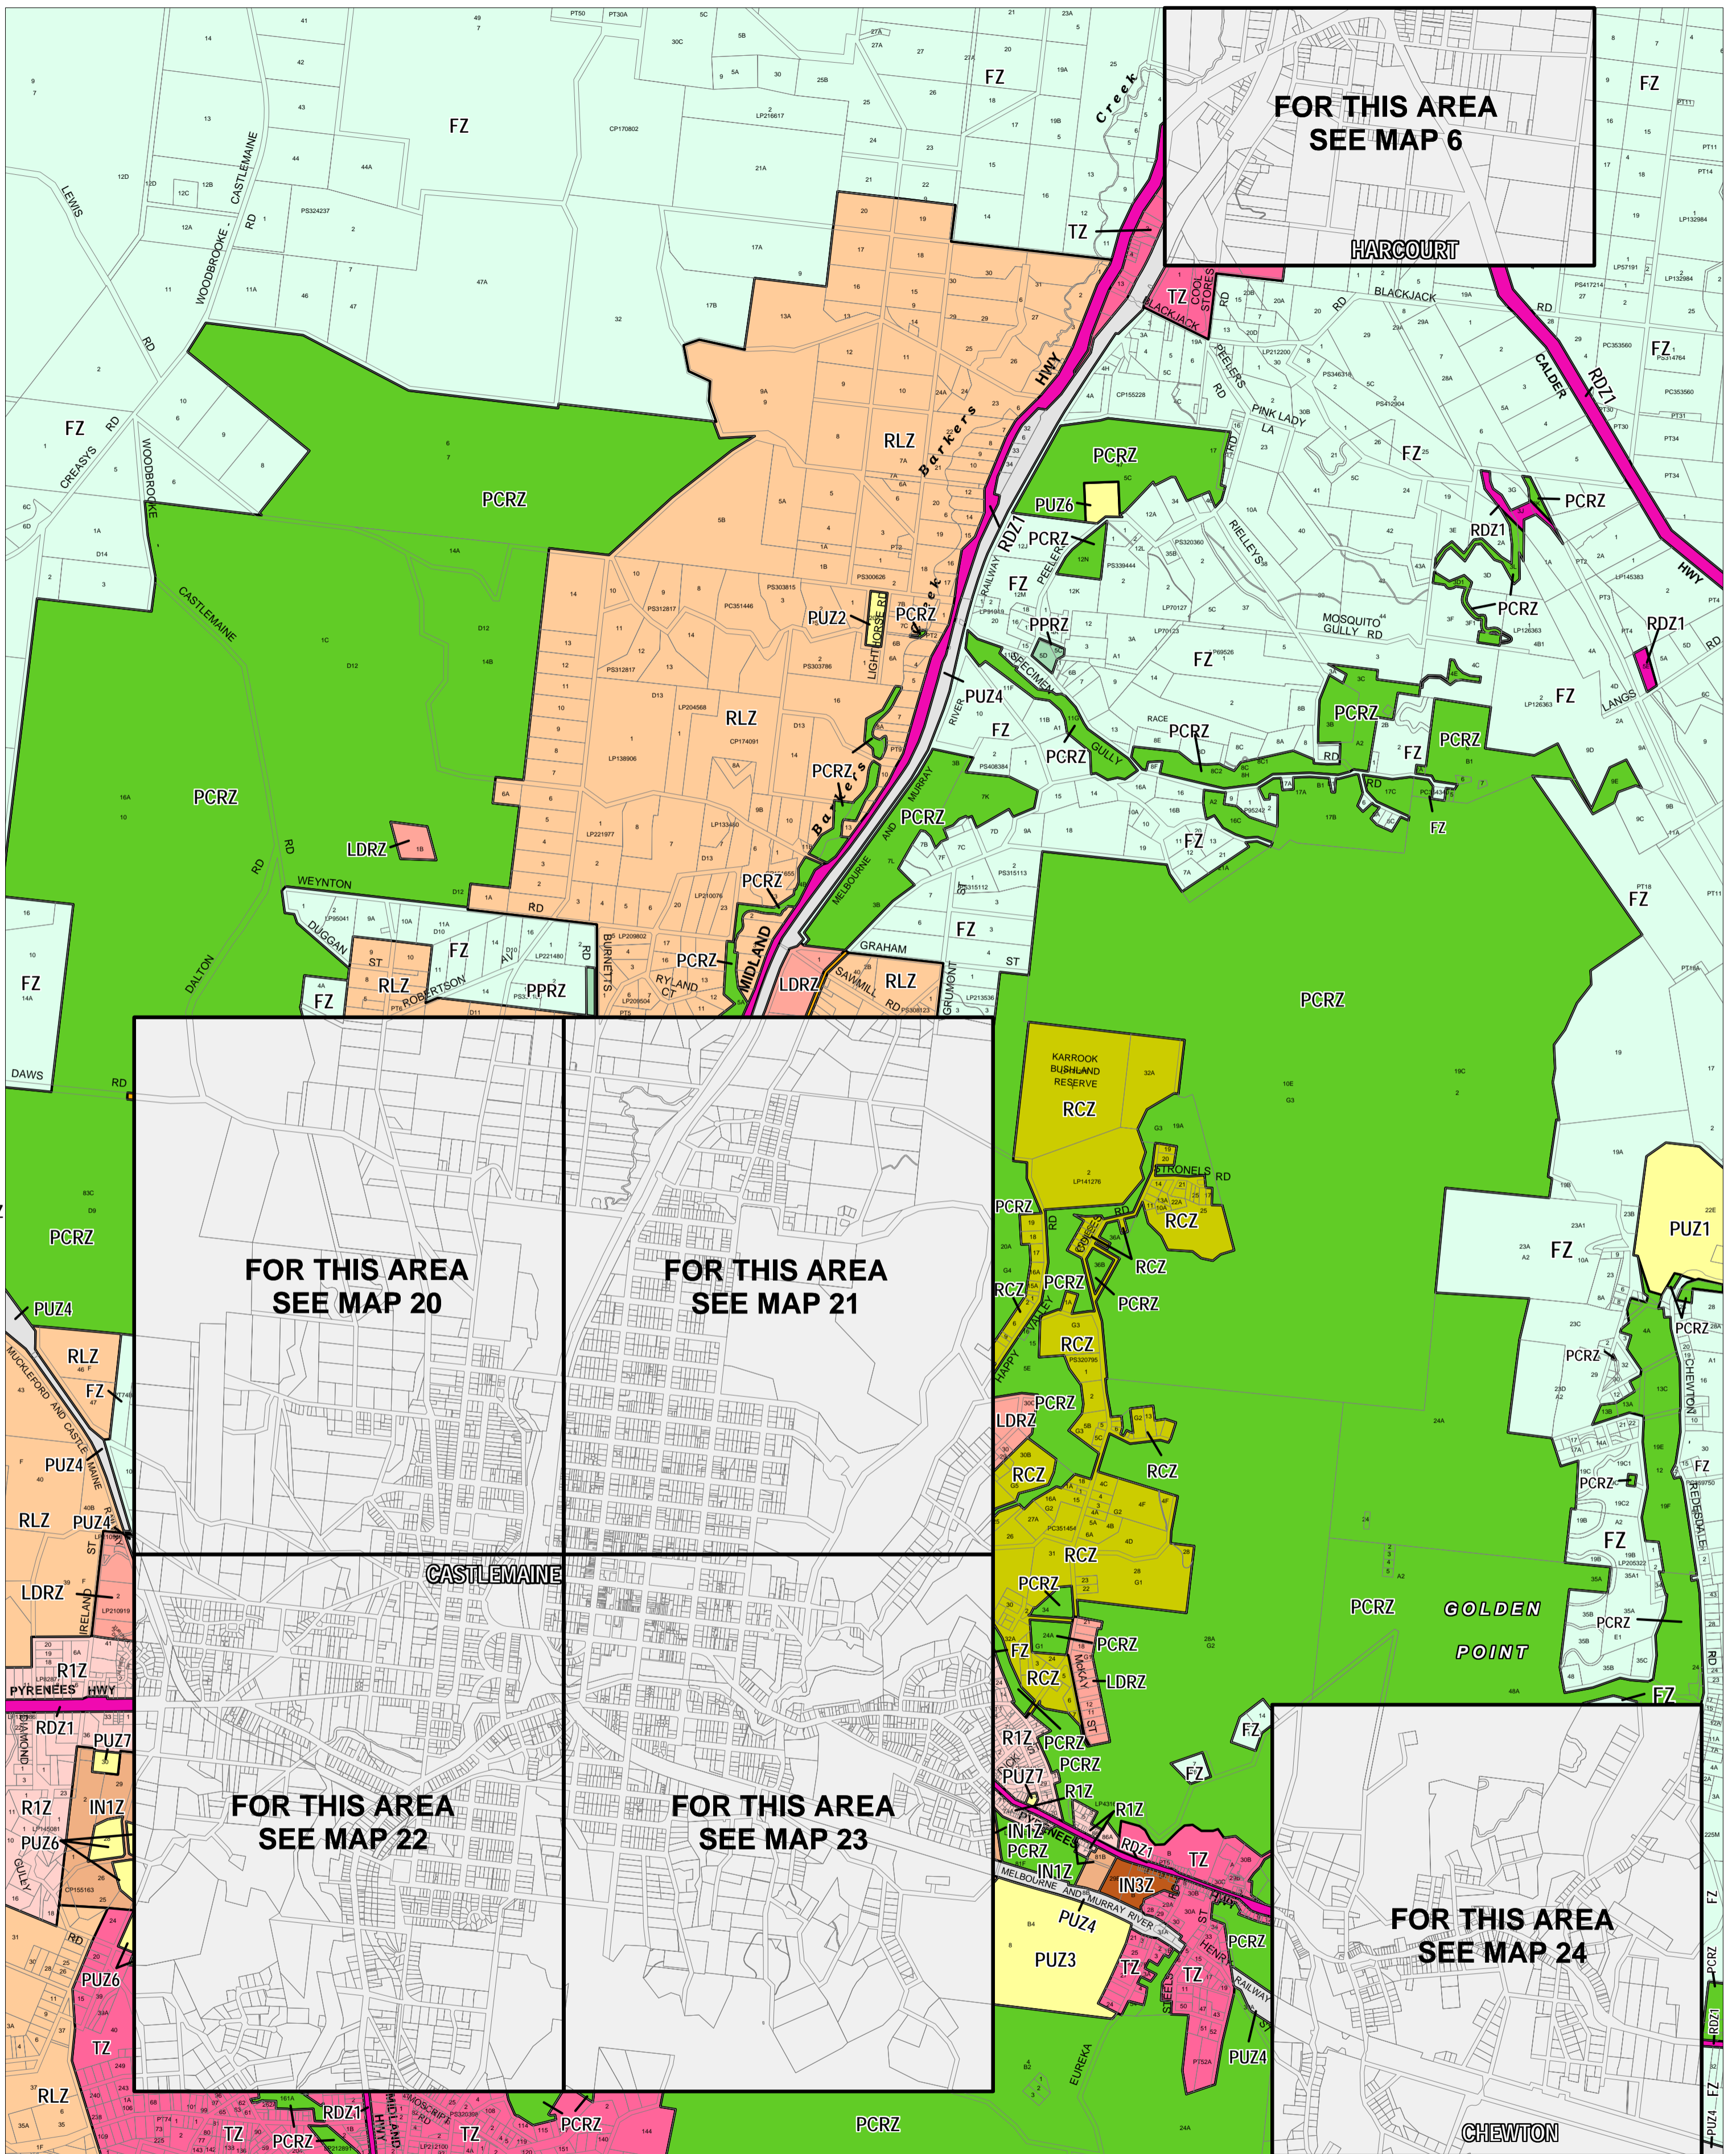

MOUNT ALEXANDER PLANNING SCHEME - LOCAL PROVISION

Industrial	Public Use Zone - Other Public Use	Rural
IN1Z Industrial 1 Zone	PUZ7 Public Use Zone - Other Public Use	FZ Farming Zone
IN2Z Industrial 2 Zone	PUZ1 Public Use Zone - Service And Utility	RCZ Rural Conservation Zone
IN3Z Industrial 3 Zone	PUZ4 Public Use Zone - Transport	RLZ Rural Living Zone
Public Land	RDZ1 Road Zone - Category 1	
PCRZ Public Conservation And Resource Zone	RDZ2 Road Zone - Category 2	
PPRZ Public Park And Recreation Zone	Residential	
PUZ2 Public Use Zone - Education	LDRZ Low Density Residential Zone	
PUZ3 Public Use Zone - Health And Community	R1Z Residential 1 Zone	
PUZ6 Public Use Zone - Local Government	TZ Township Zone