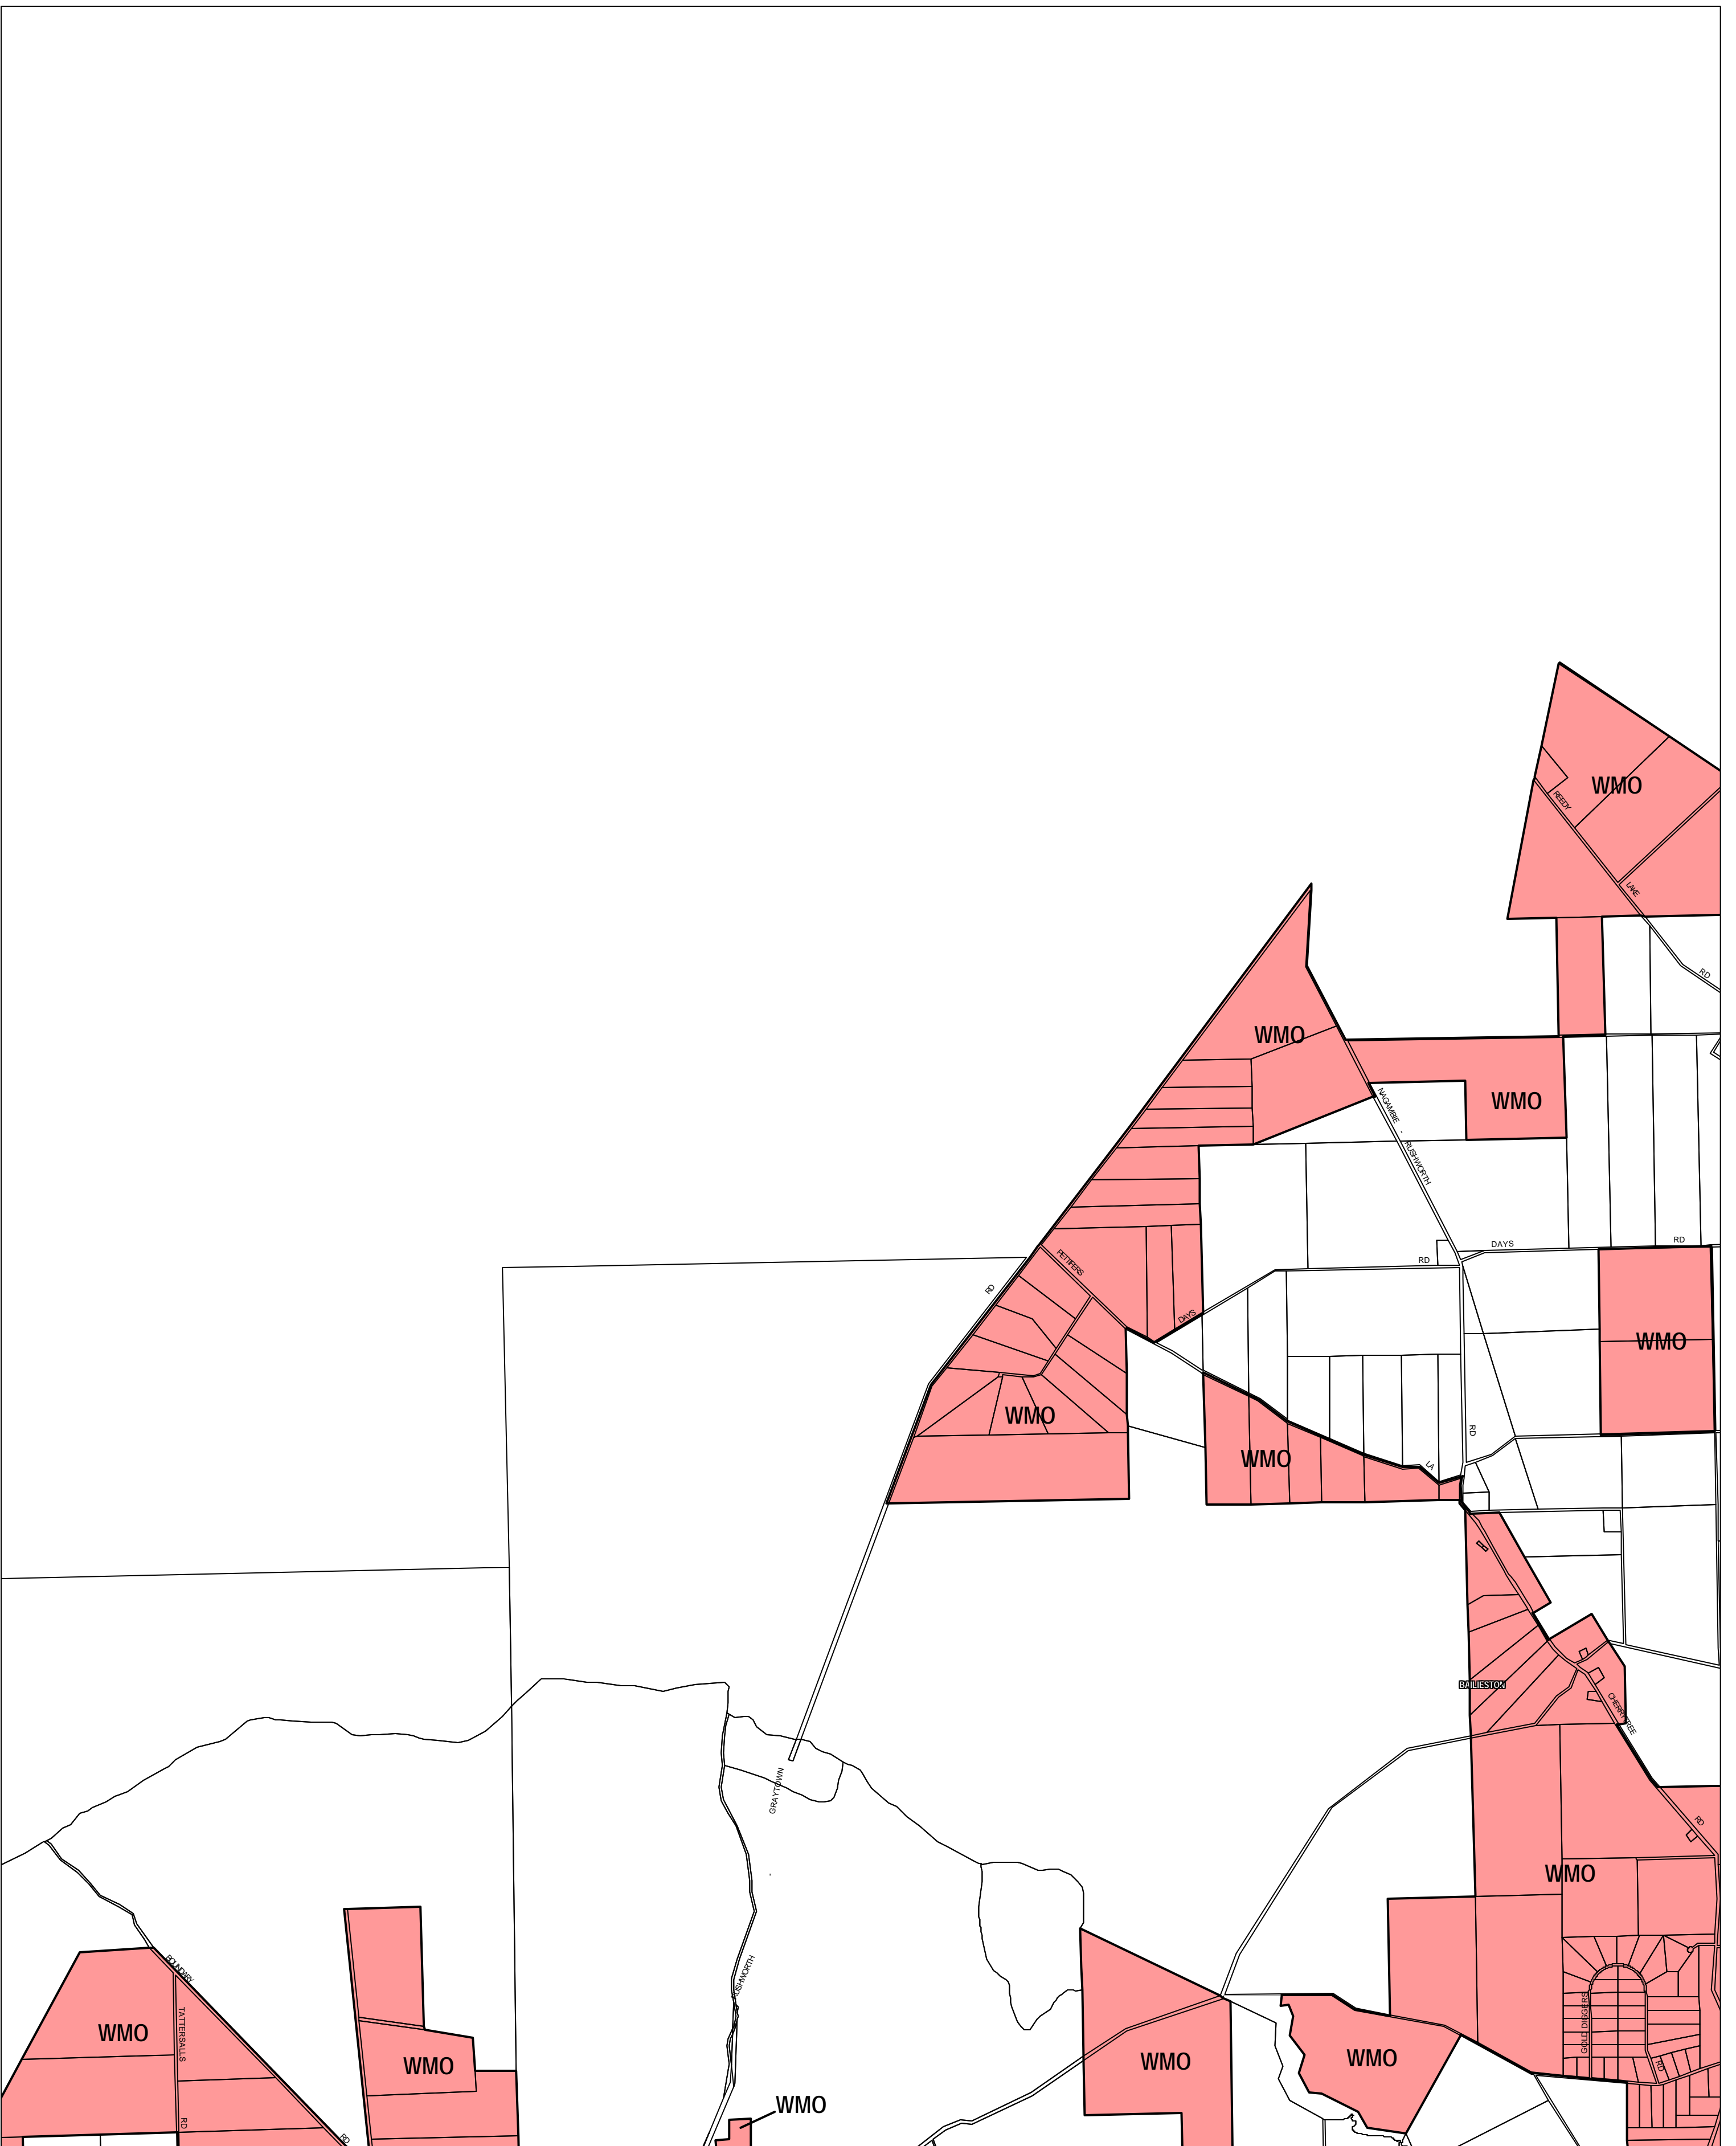

STRATHBOGIE PLANNING SCHEME - LOCAL PROVISION

Overlays
Wildfire Management Overlay

Printed: 12/6/2007

AMENDMENT C17