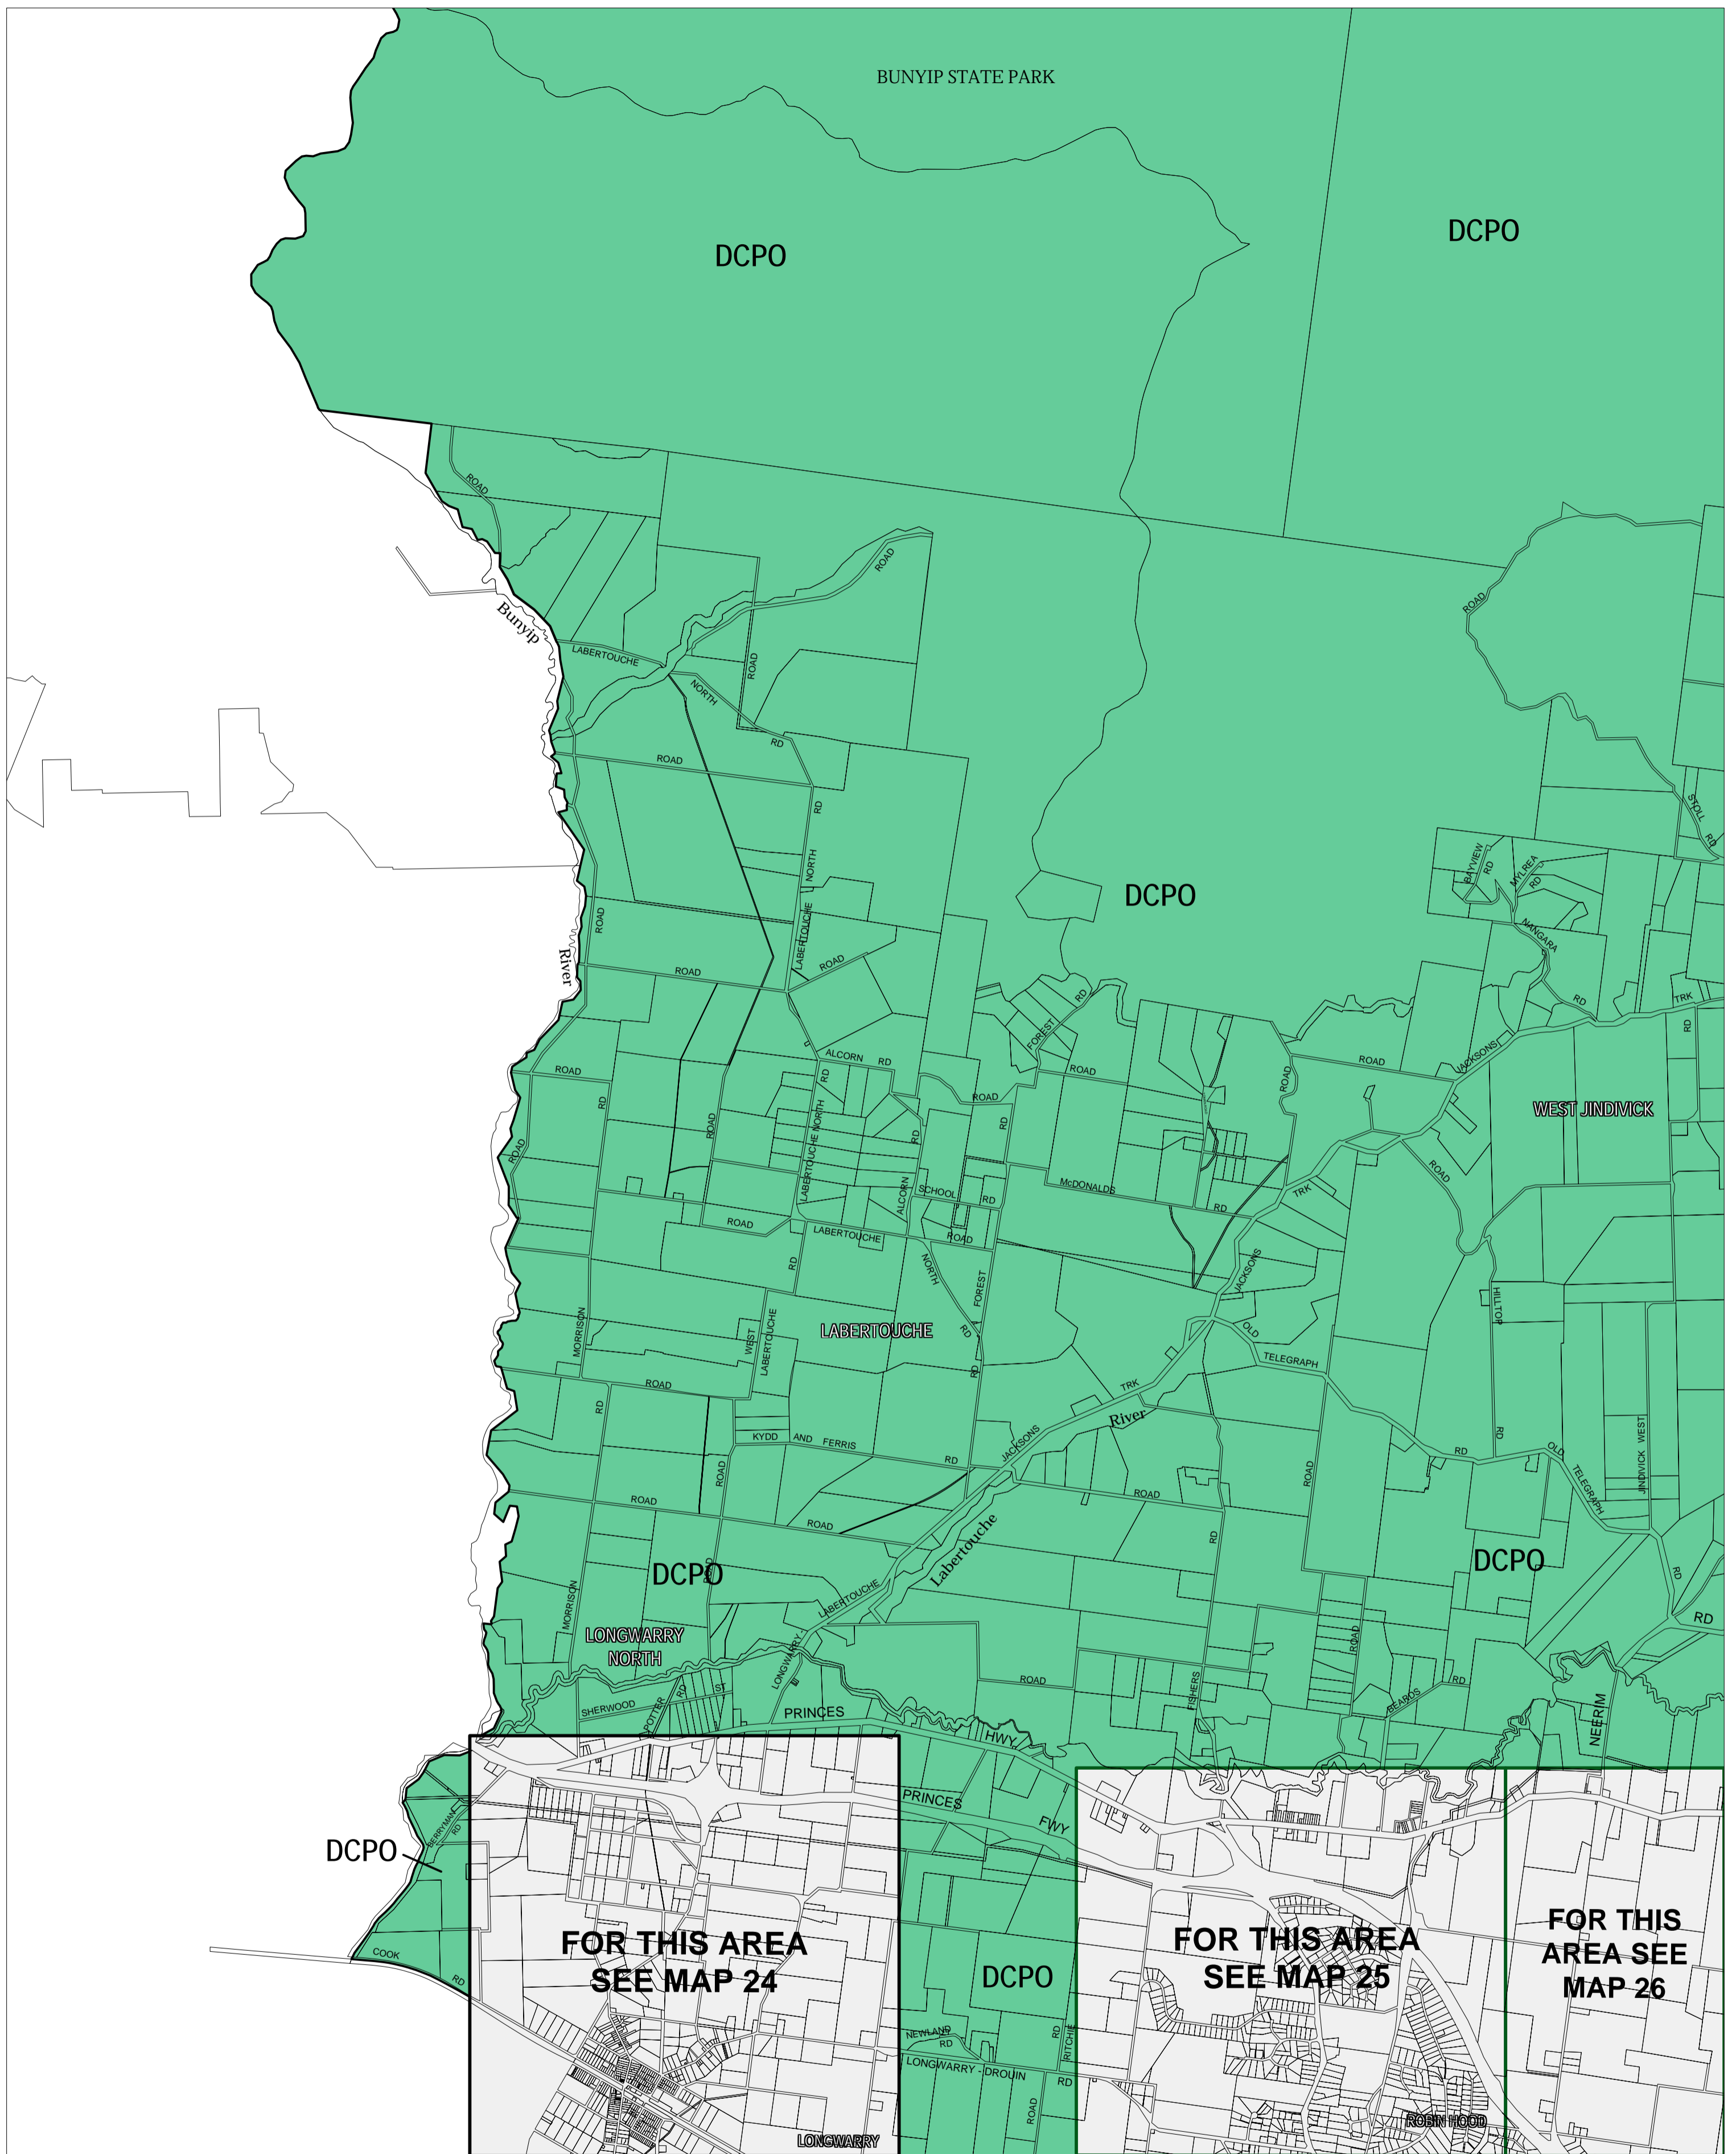

BAW BAW PLANNING SCHEME - LOCAL PROVISION

Overlays

- DCPO Development Contributions Plan Overlay

AUSTRALIAN MAP GRID ZONE 55

Printed: 12/5/2008

AMENDMENT C47 PART 1