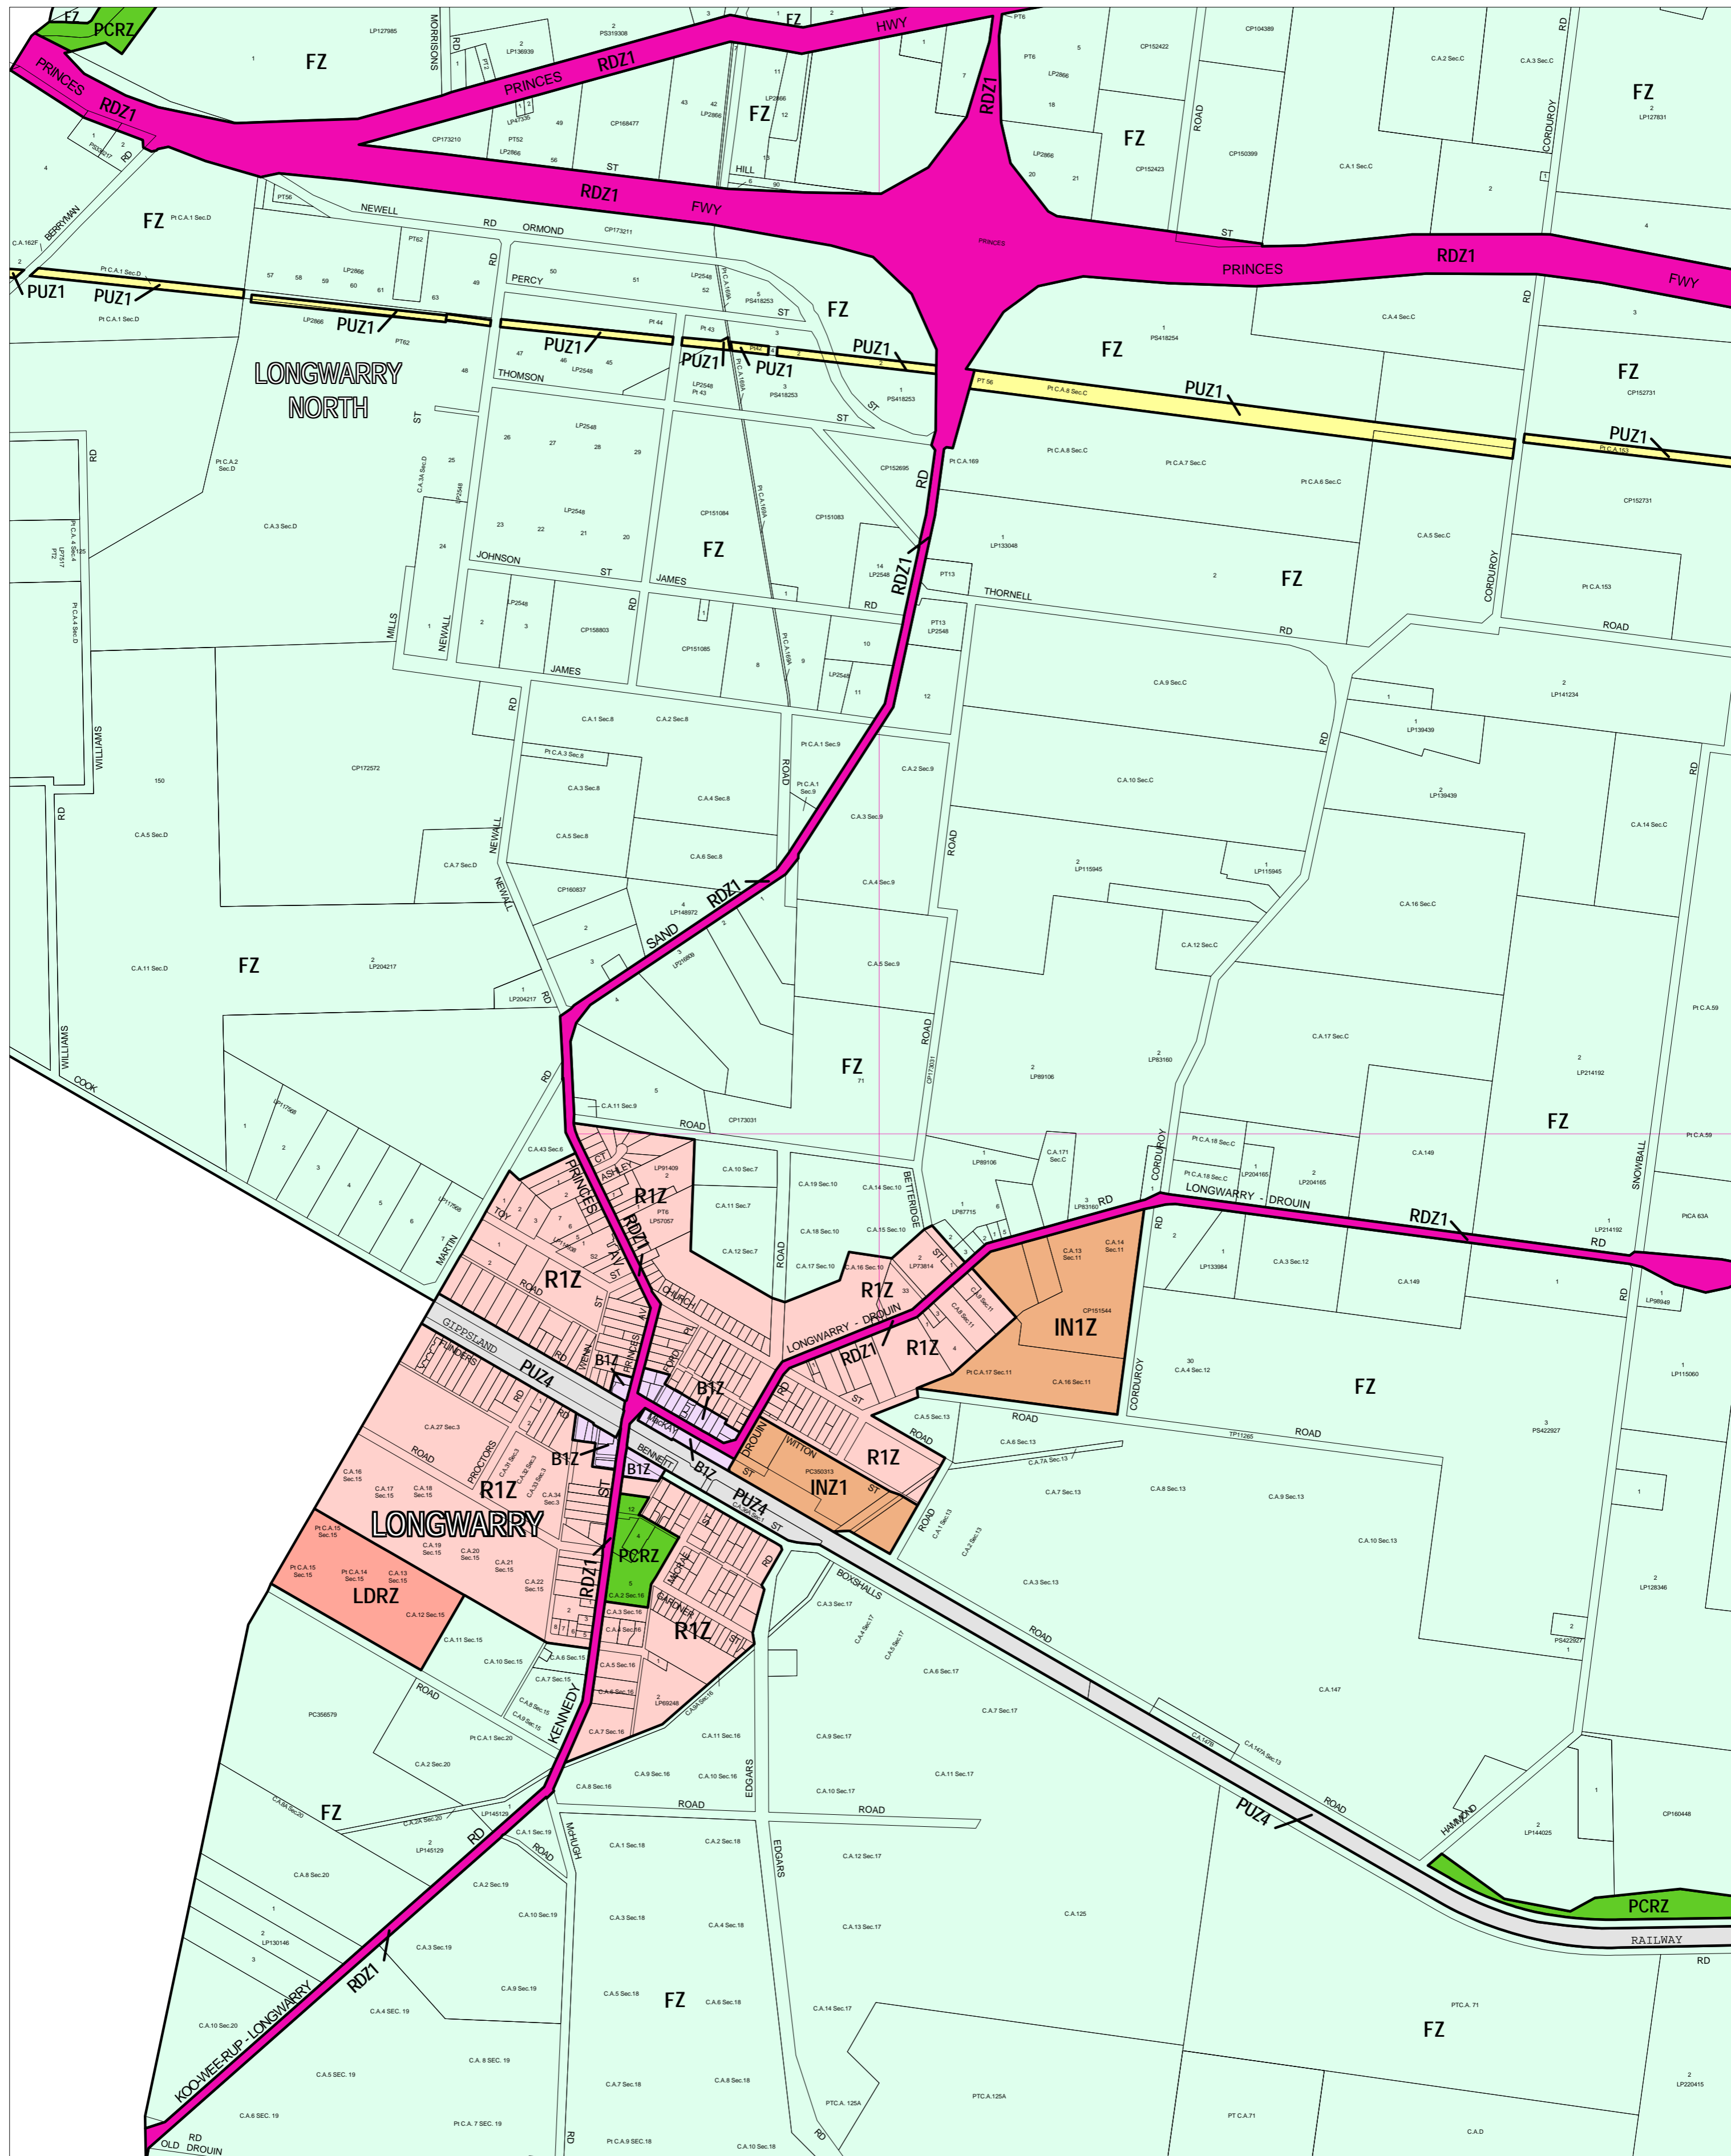

BAW BAW PLANNING SCHEME - LOCAL PROVISION

Business	R1Z Residential 1 Zone
B1Z Business 1 Zone	
Industrial	Rural
I1Z Industrial 1 Zone	FZ Farming Zone
Public Land	
PCRZ Public Conservation And Resource Zone	
PUZ1 Public Use Zone Service And Utility	
PUZ4 Public Use Zone Transport	
RDZ1 Road Zone Category 1	
Residential	
LDRZ Low Density Residential Zone	

Amendment C35
Printed: 8/3/2006