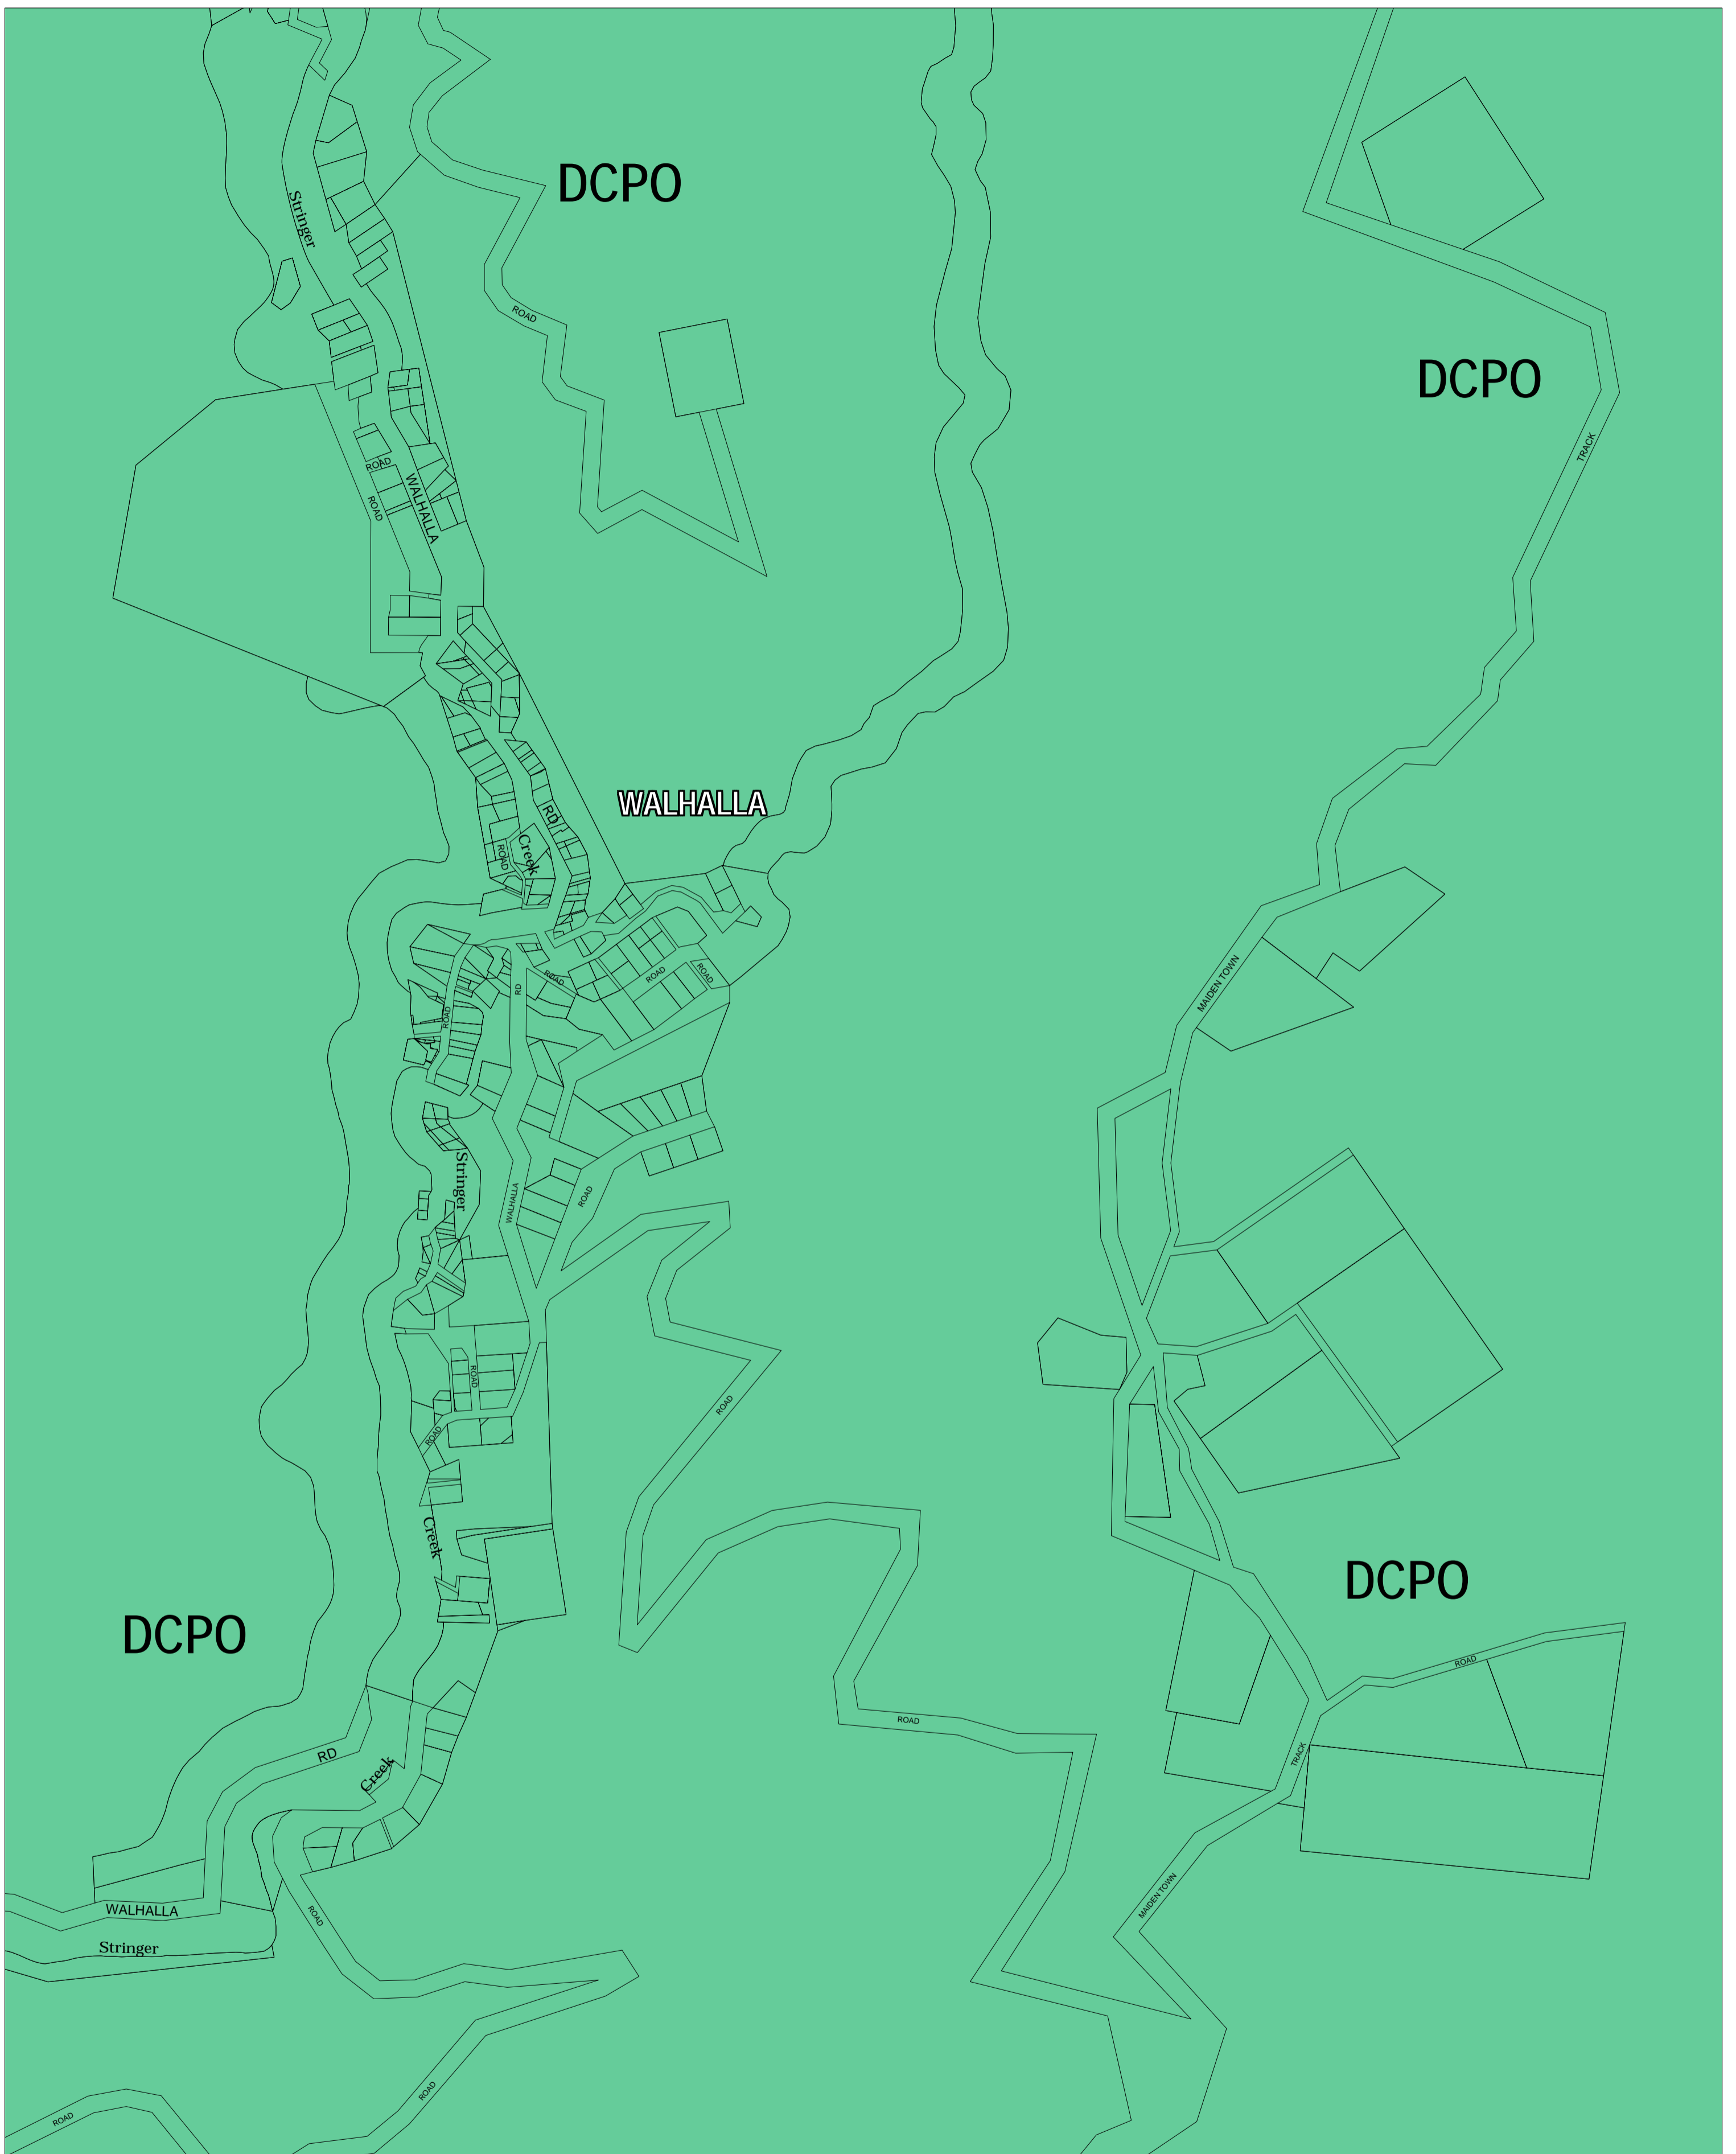

BAW BAW PLANNING SCHEME - LOCAL PROVISION

Overlays

- DCPO Development Contributions Plan Overlay

AUSTRALIAN MAP GRID ZONE 55

Printed: 12/5/2008

AMENDMENT C47 PART 1