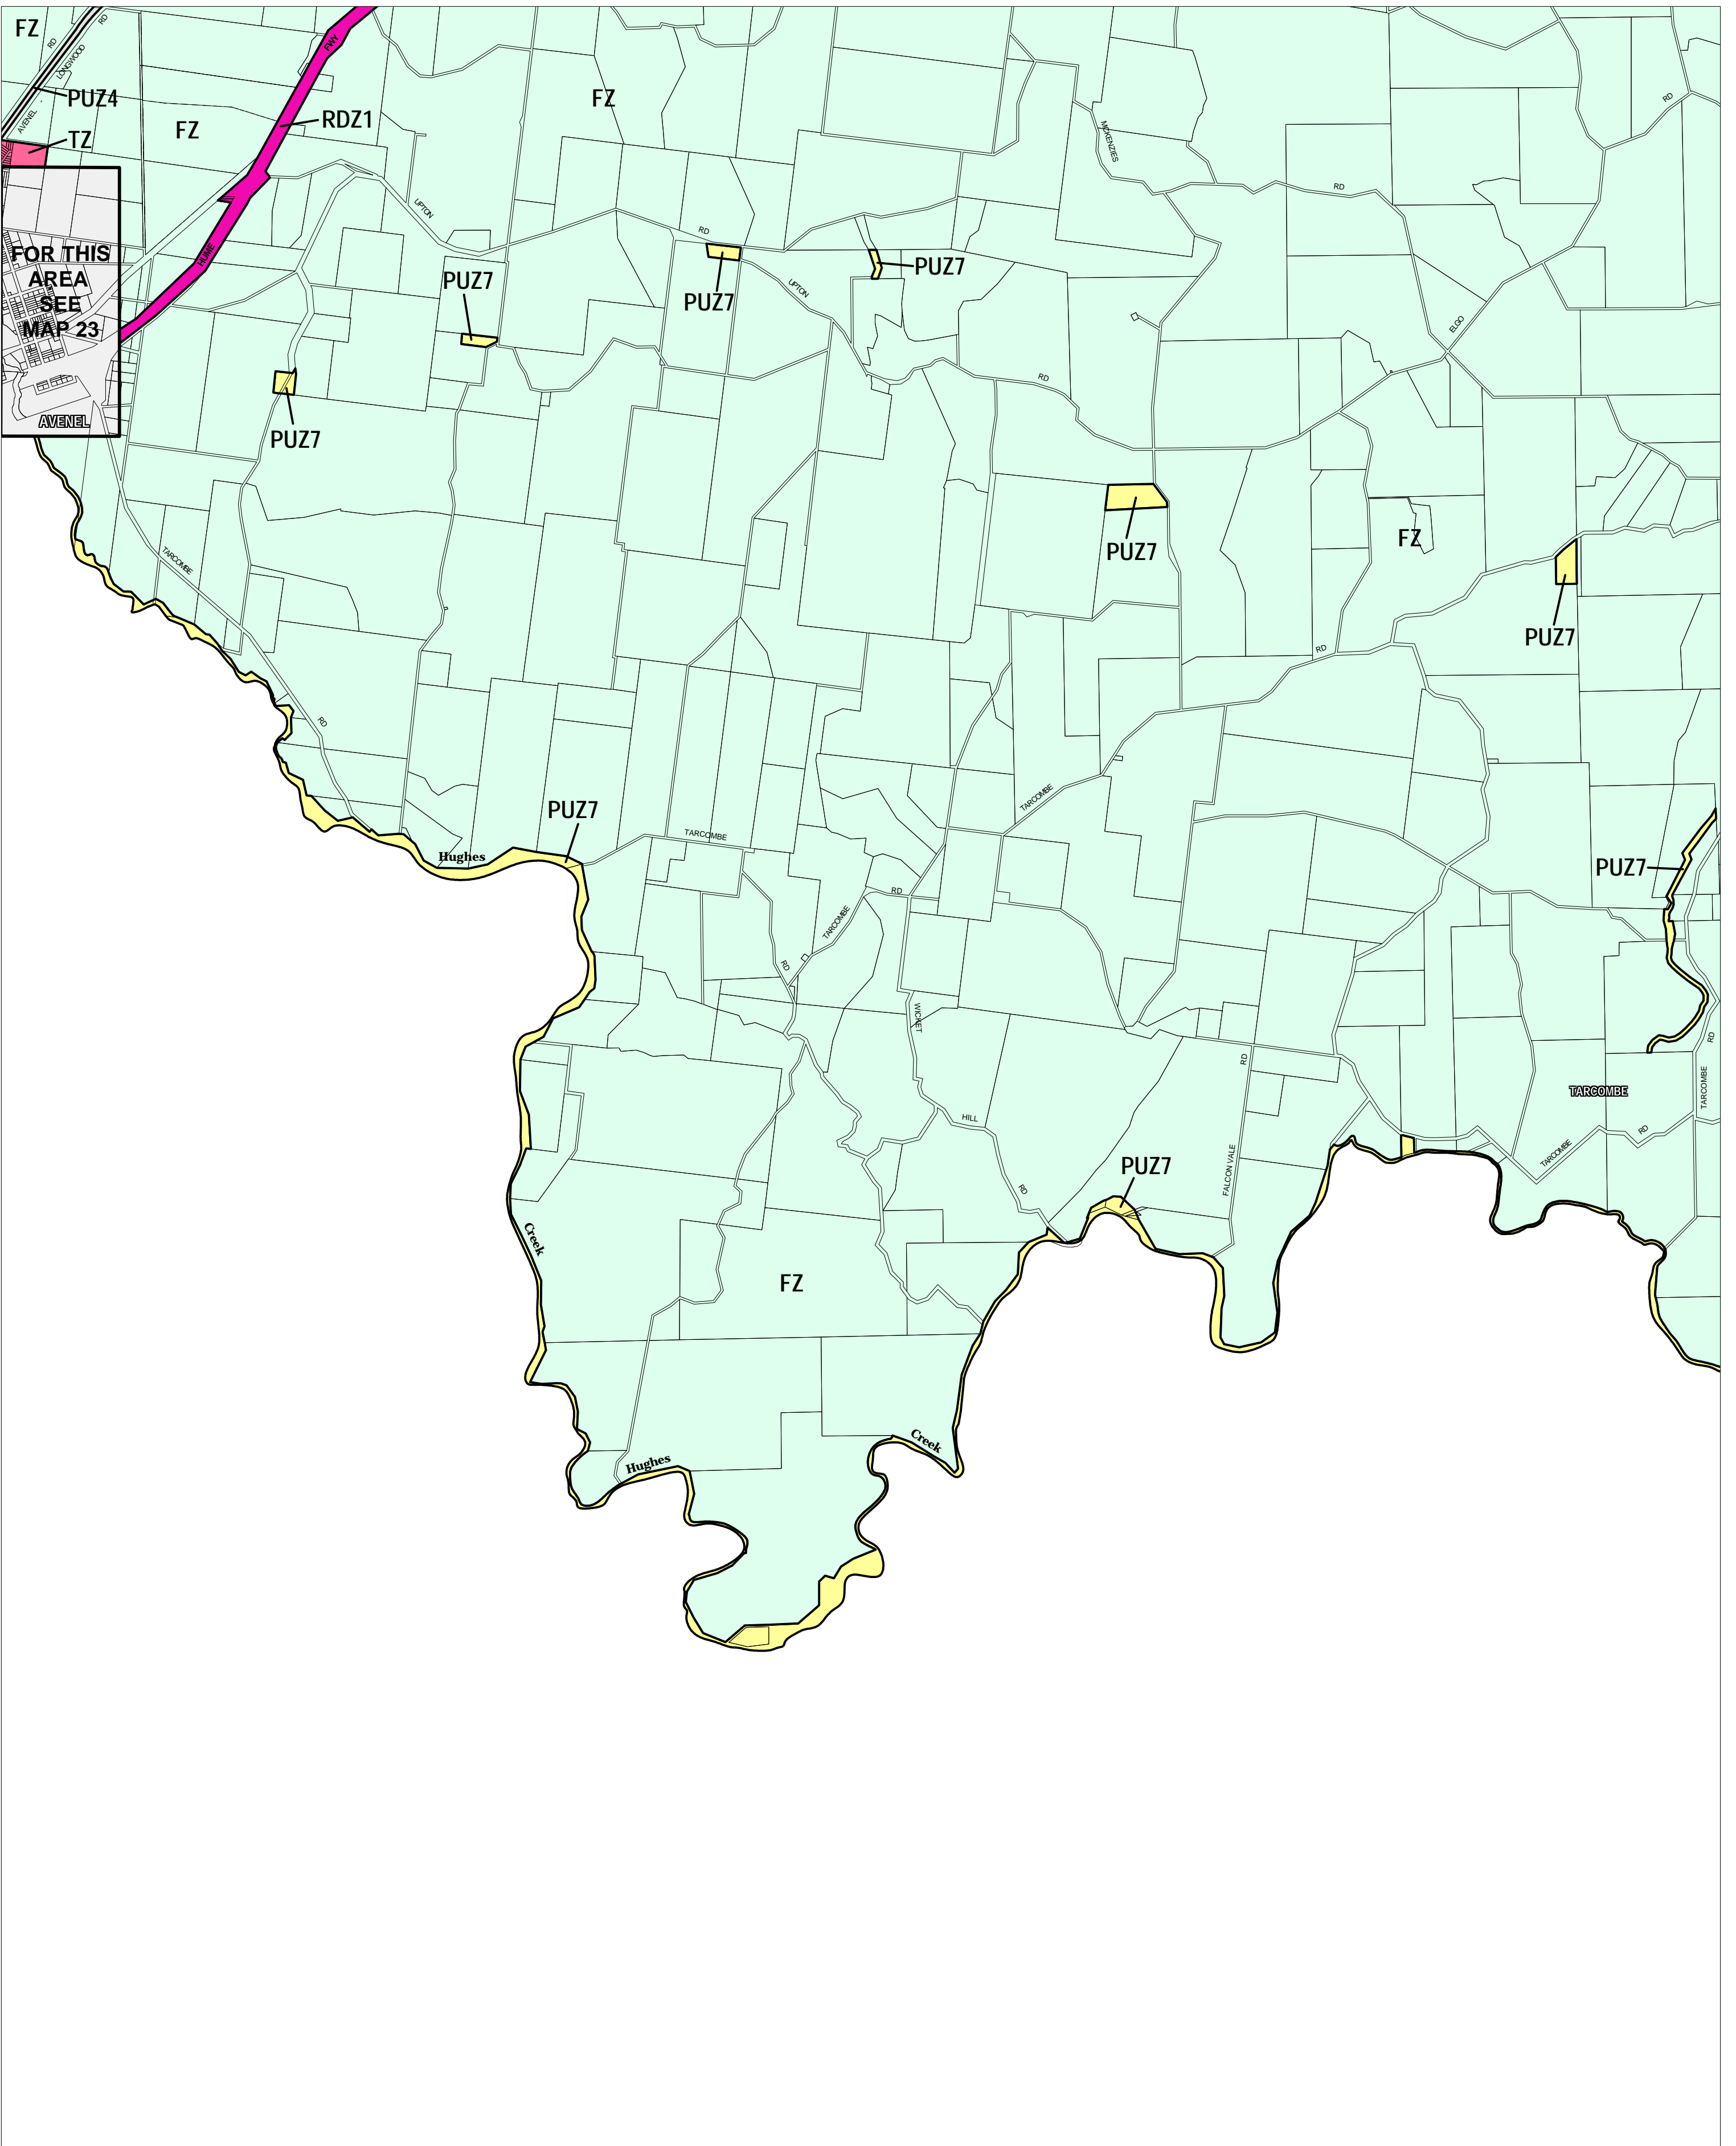

STRATHBOGIE PLANNING SCHEME - LOCAL PROVISION

This publication is copyright. No part may be reproduced by any process except in accordance with the provisions of the Copyright Act. © State of Victoria.

This map should be read in conjunction with additional Planning Overlay Maps (if applicable) as indicated on the INDEX TO MAPS.

Public Land	
	Public Use Zone Other Public Use
	Public Use Zone Transport
	Road Zone Category 1
Residential	
	Township Zone
Rural	
	Farming Zone