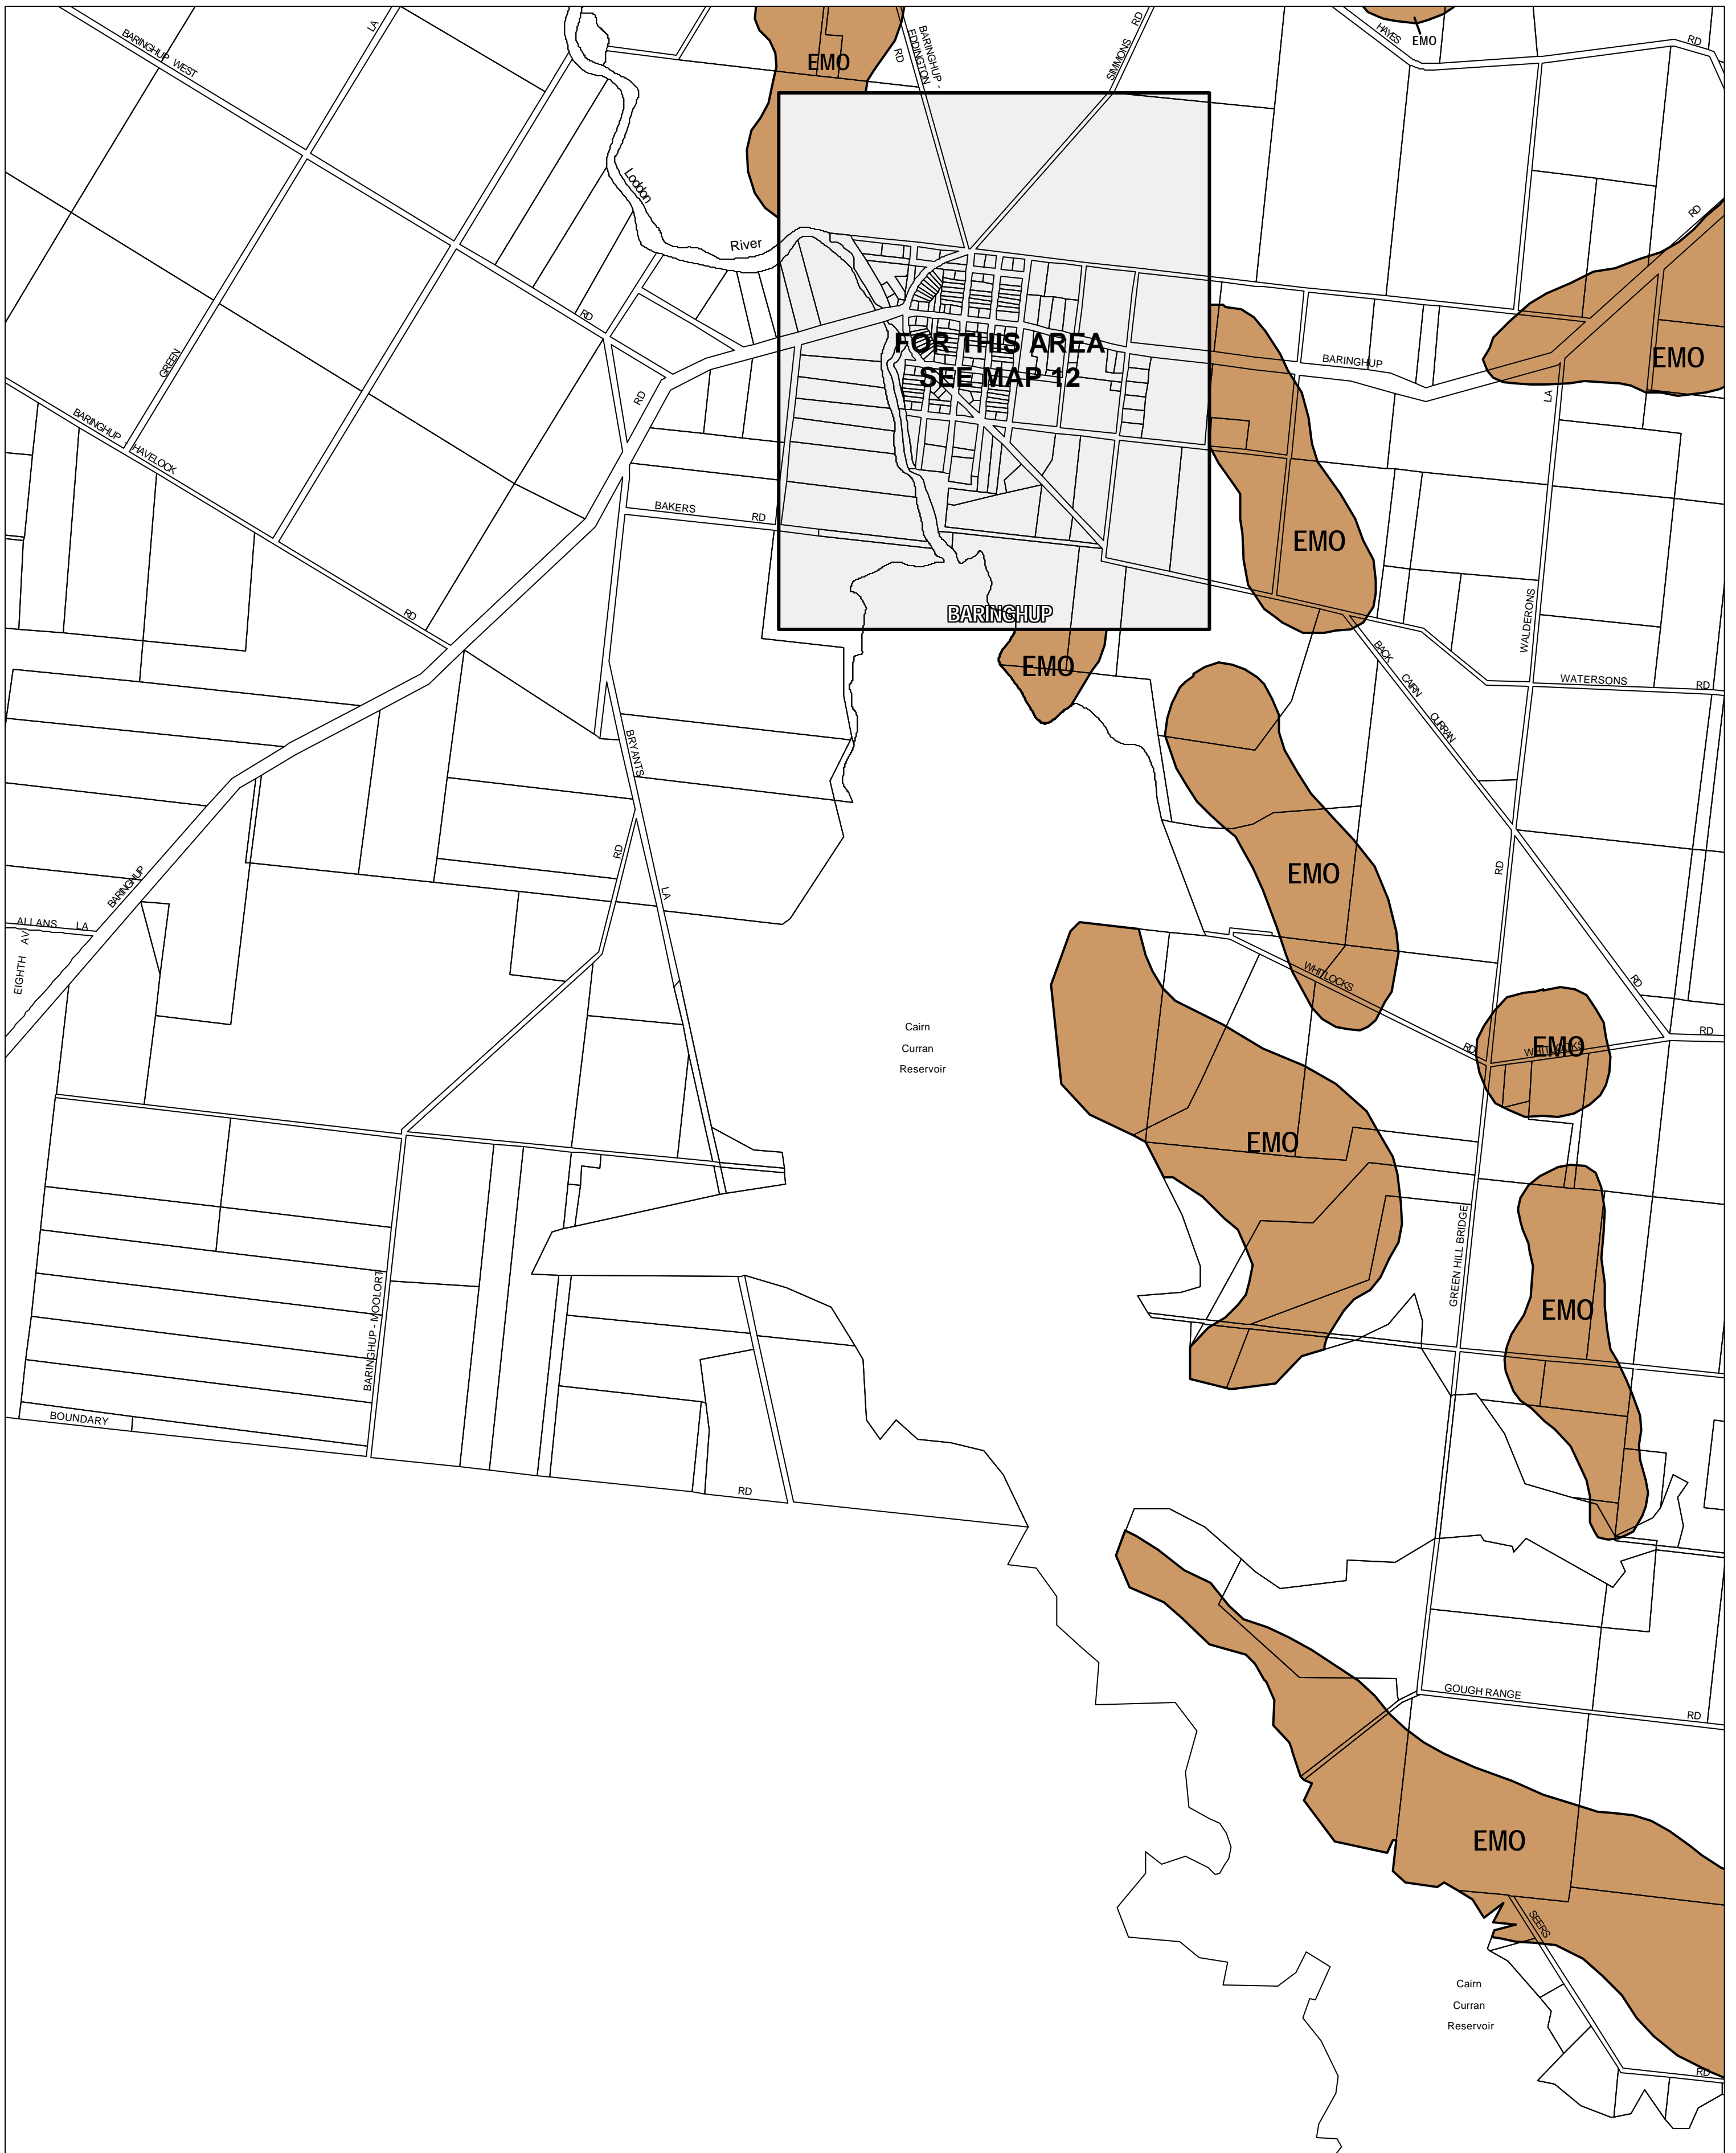

MOUNT ALEXANDER PLANNING SCHEME - LOCAL PROVISION

Overlays
Erosion Management Overlay

AUSTRALIAN MAP GRID ZONE 55

Printed: 4/10/2007