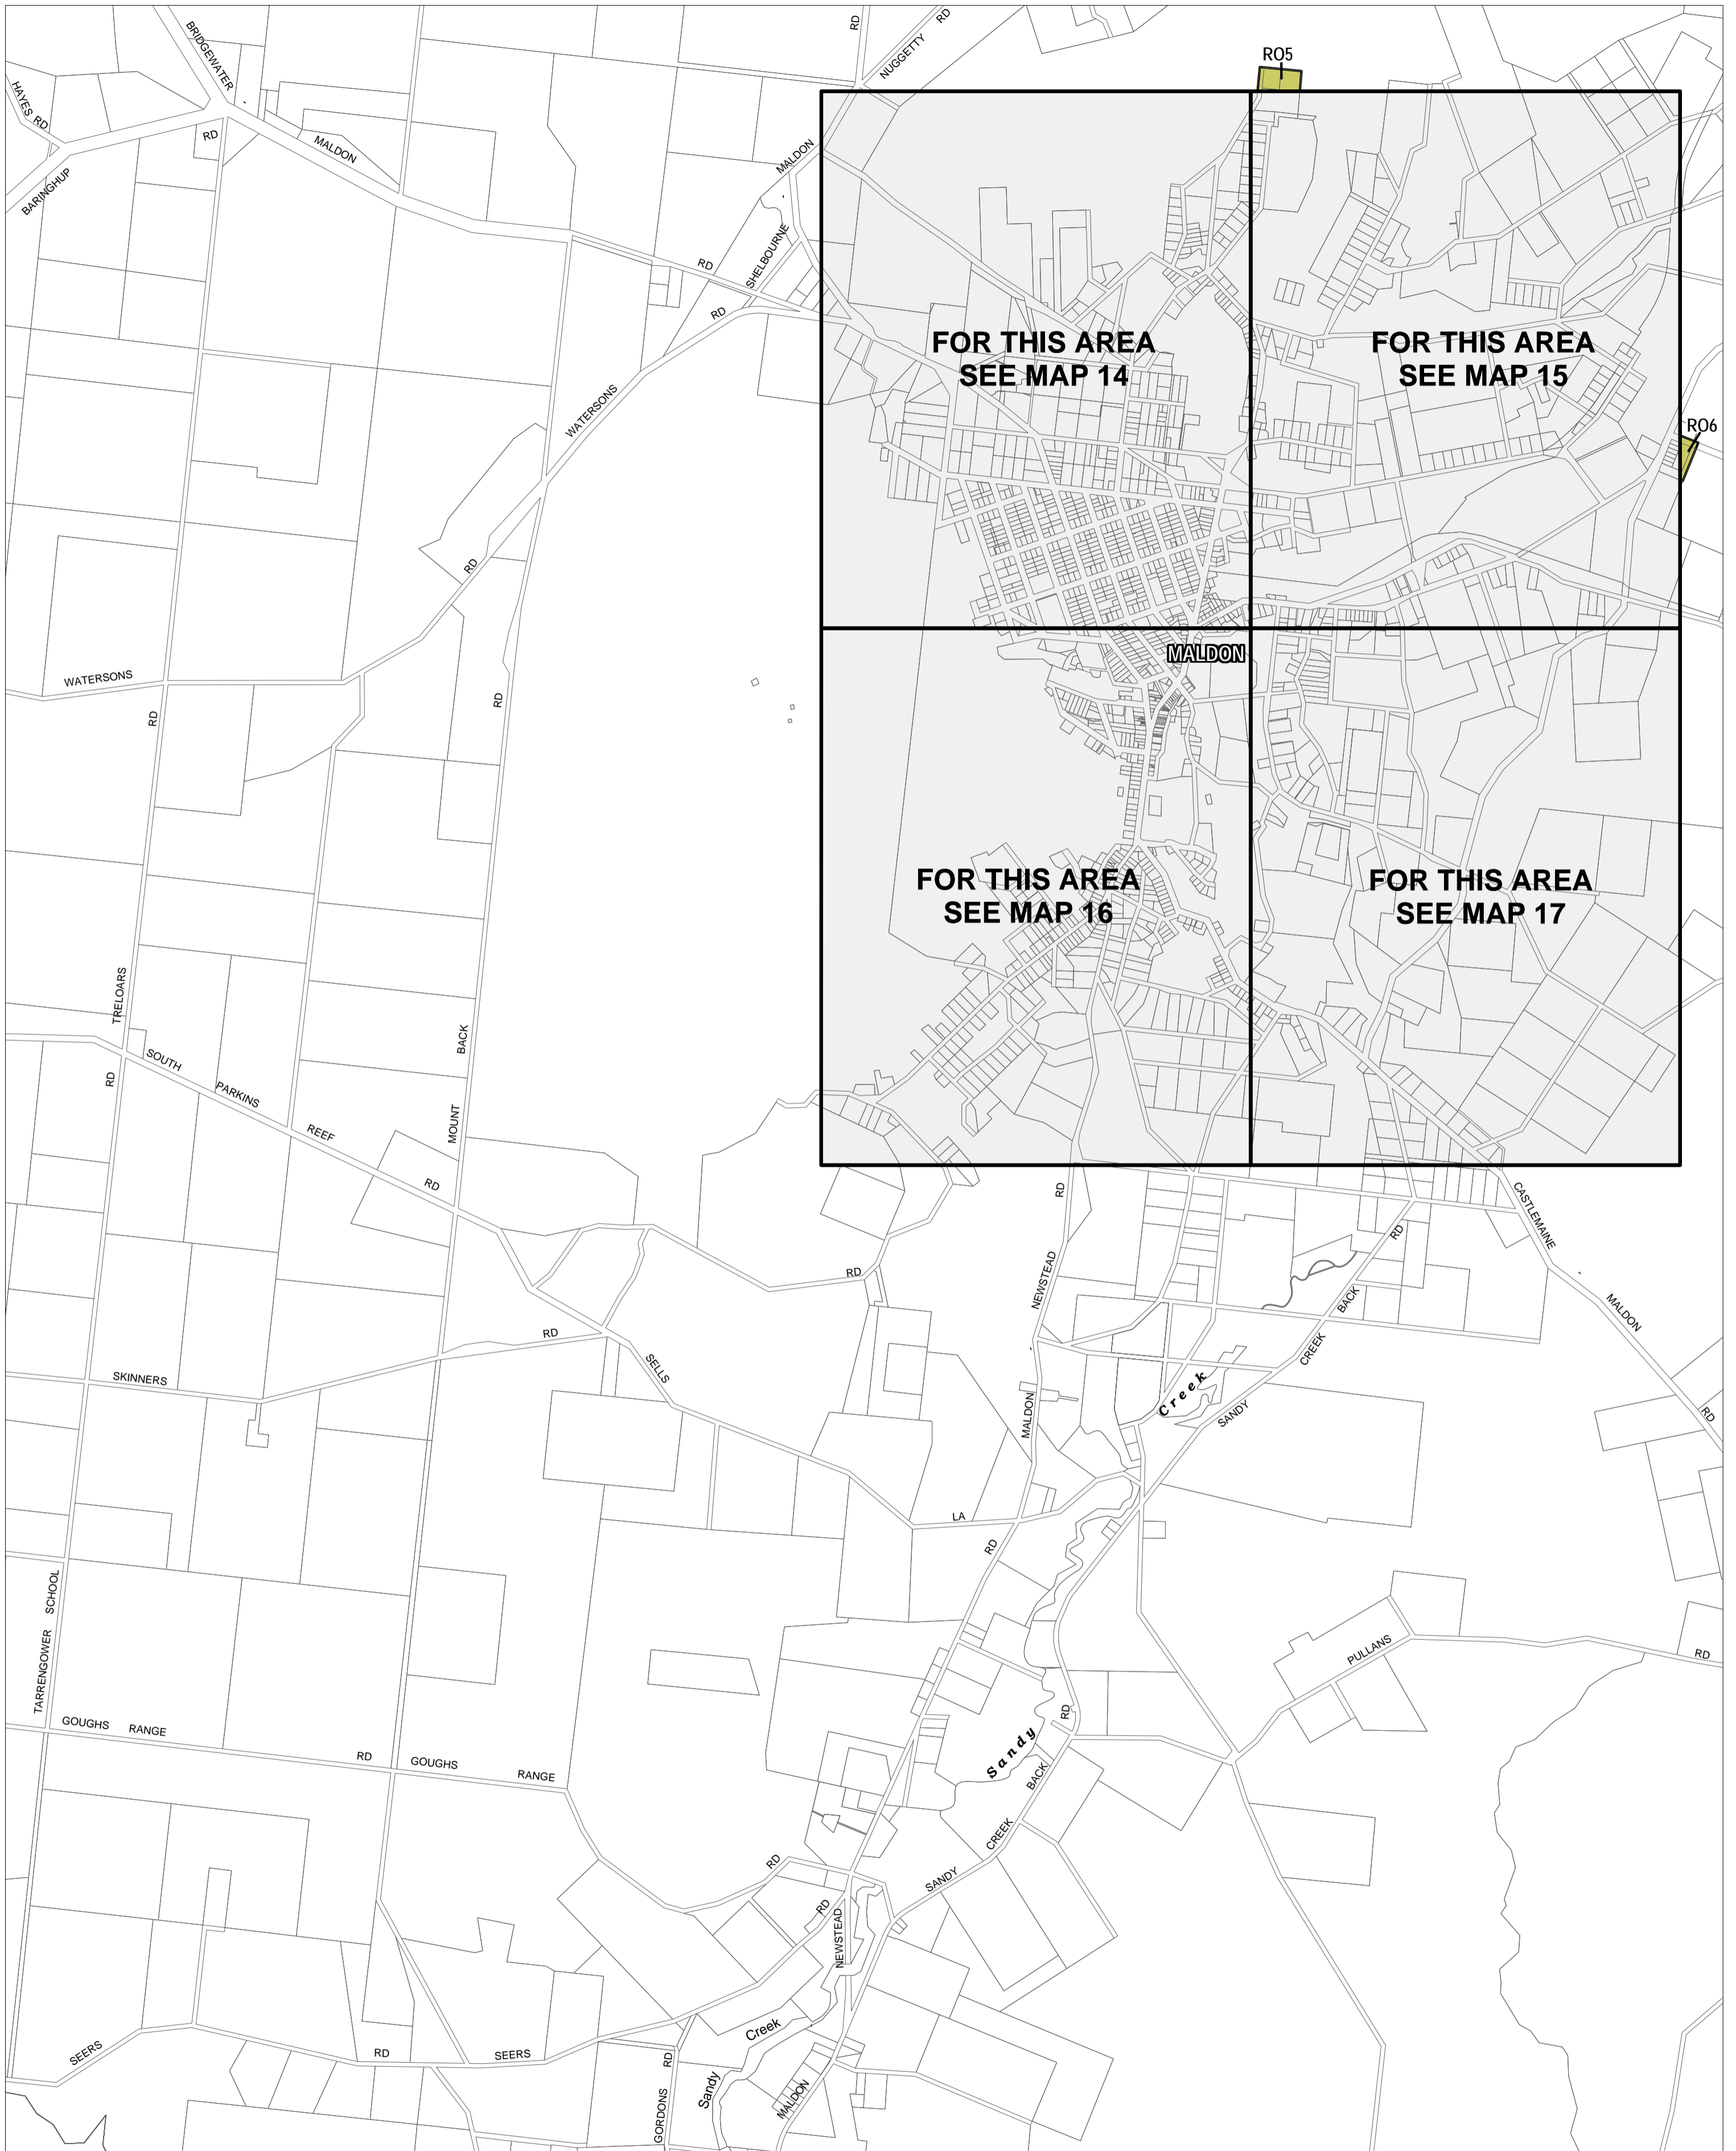

MOUNT ALEXANDER PLANNING SCHEME - LOCAL PROVISION

Overlays	
	R05 Restructure Overlay - Schedule 5
	R06 Restructure Overlay - Schedule 6

AUSTRALIAN MAP GRID ZONE 55

Printed: 15/7/2011

AMENDMENT C50