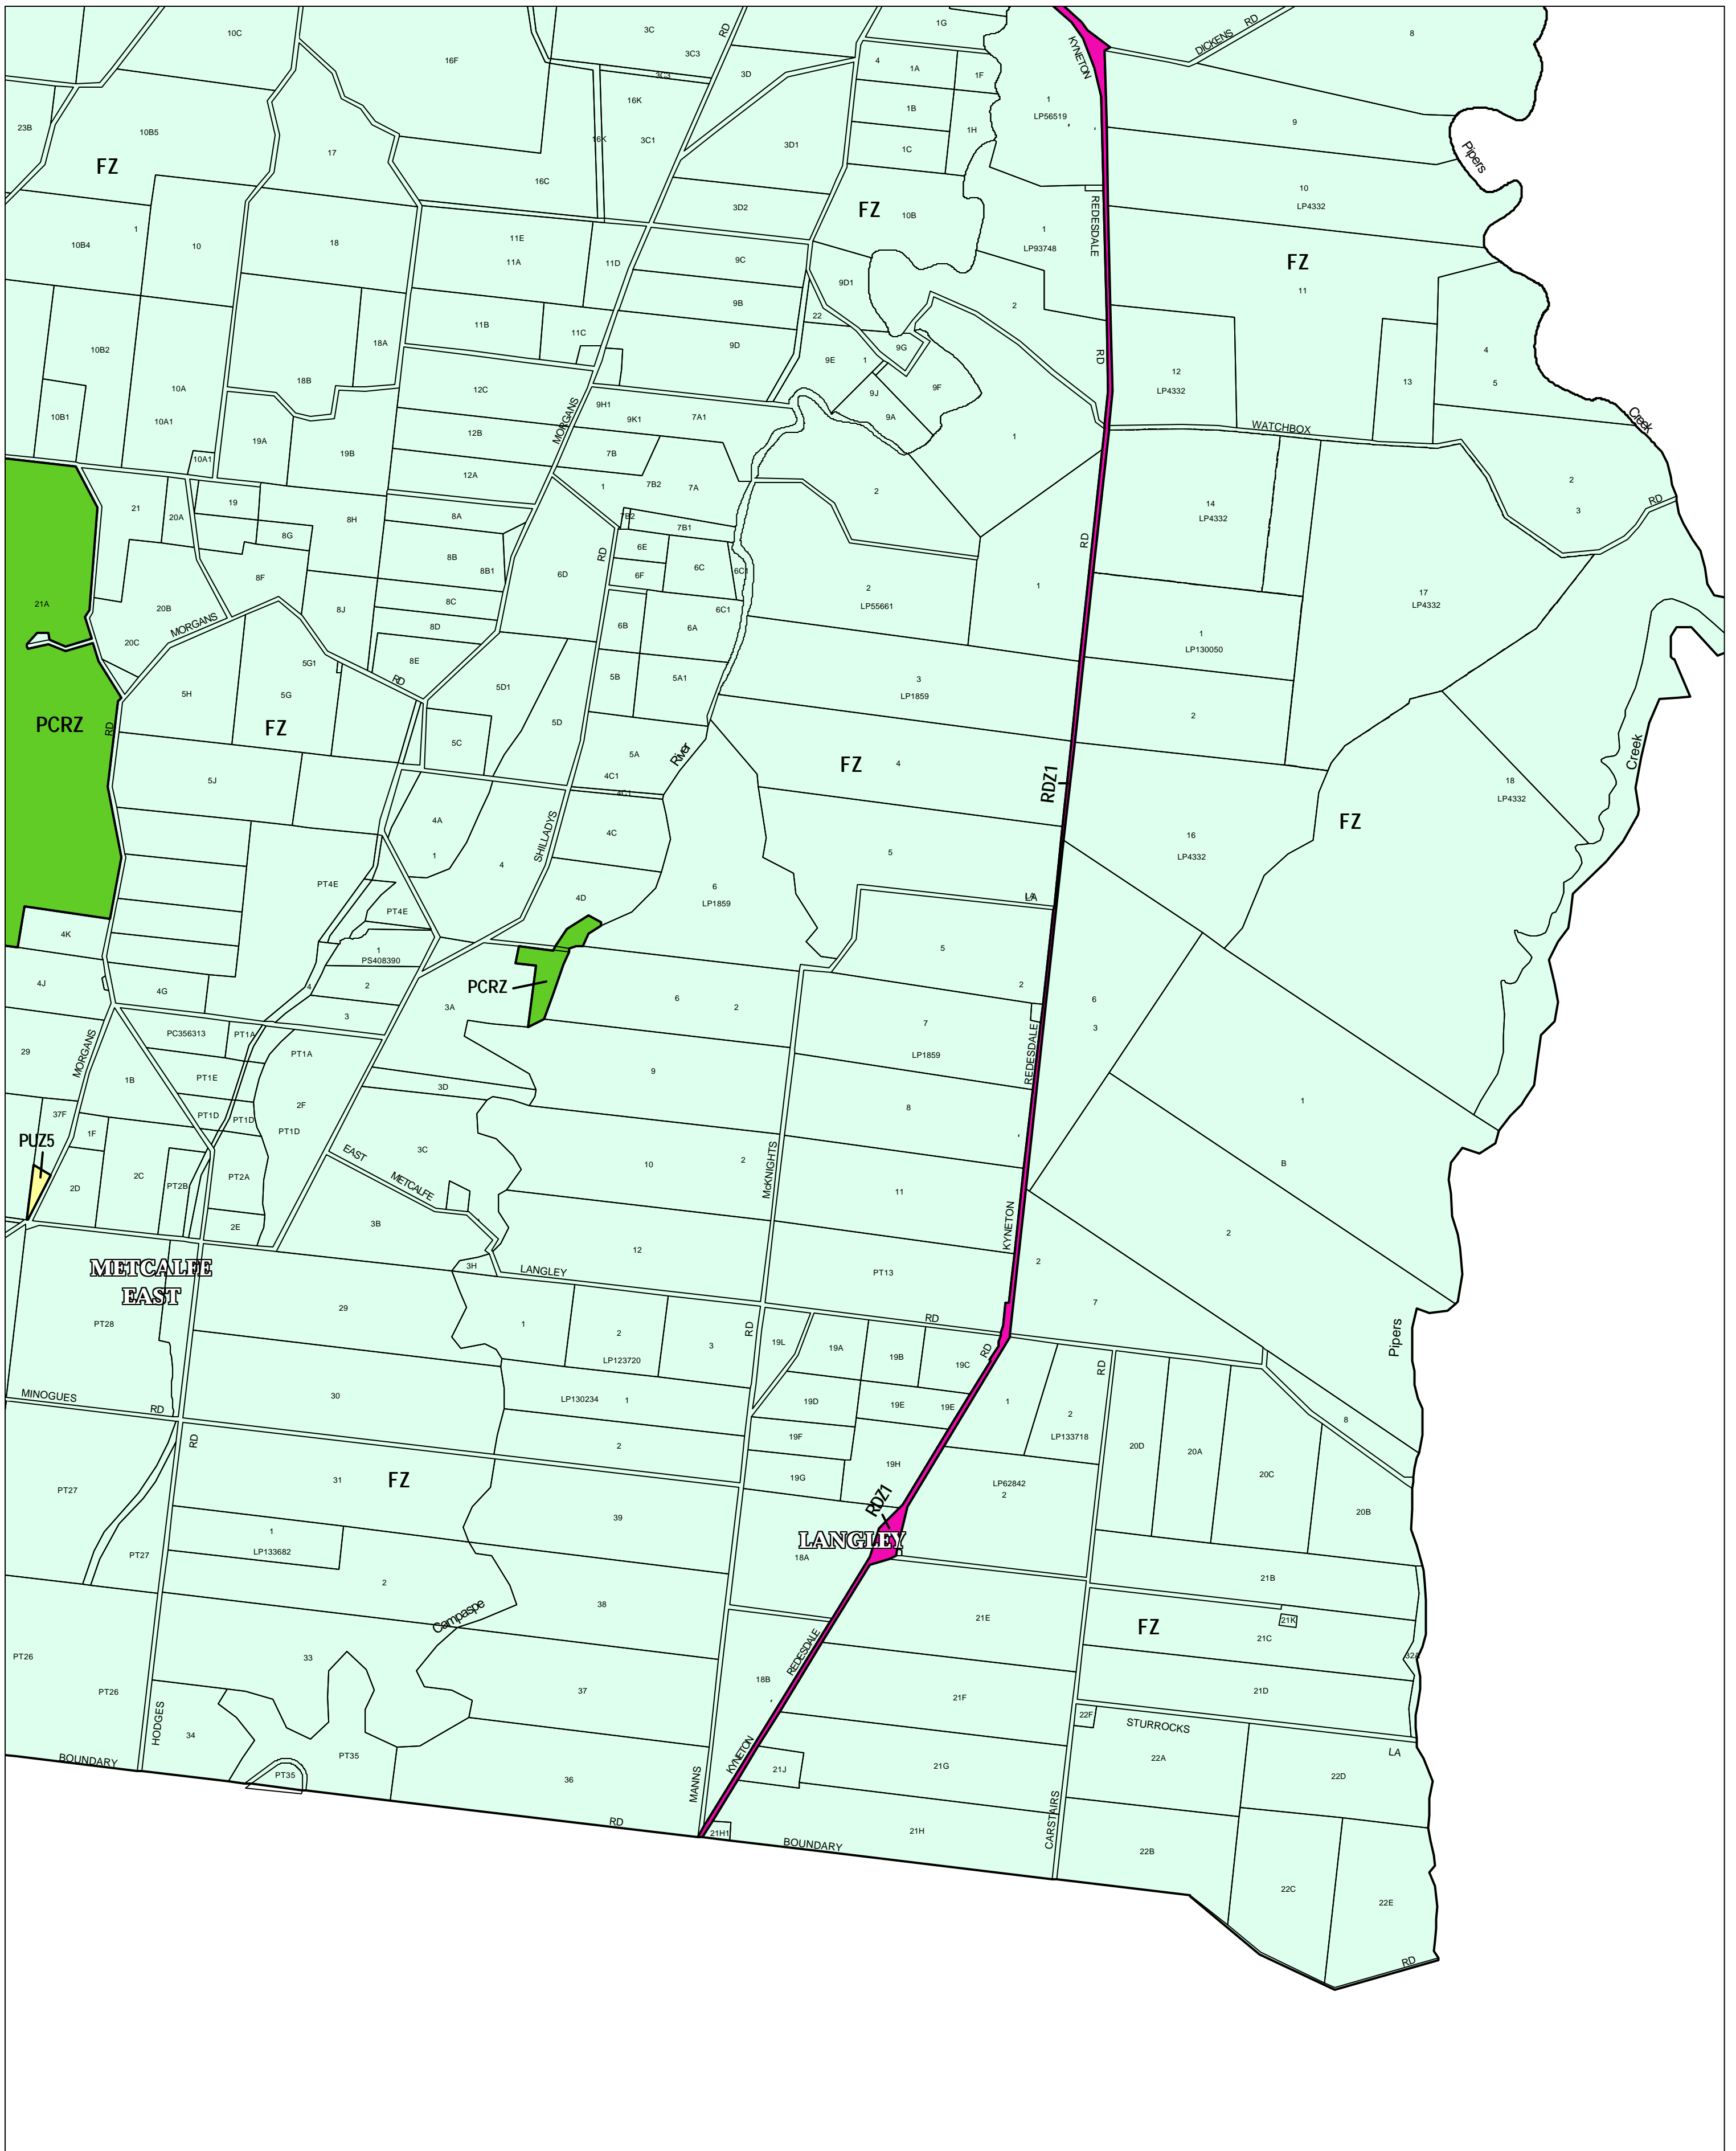

MOUNT ALEXANDER PLANNING SCHEME - LOCAL PROVISION

Public Land	Public Conservation And Resource
Zone	
PUZ5	Public Use Zone
PCRZ	Cemetery/crematorium
RDZ1	Road Zone Category 1
Rural	
FZ	Farming Zone

AUSTRALIAN MAP GRID ZONE 55

Printed: 14/8/2006

AMENDMENT C35