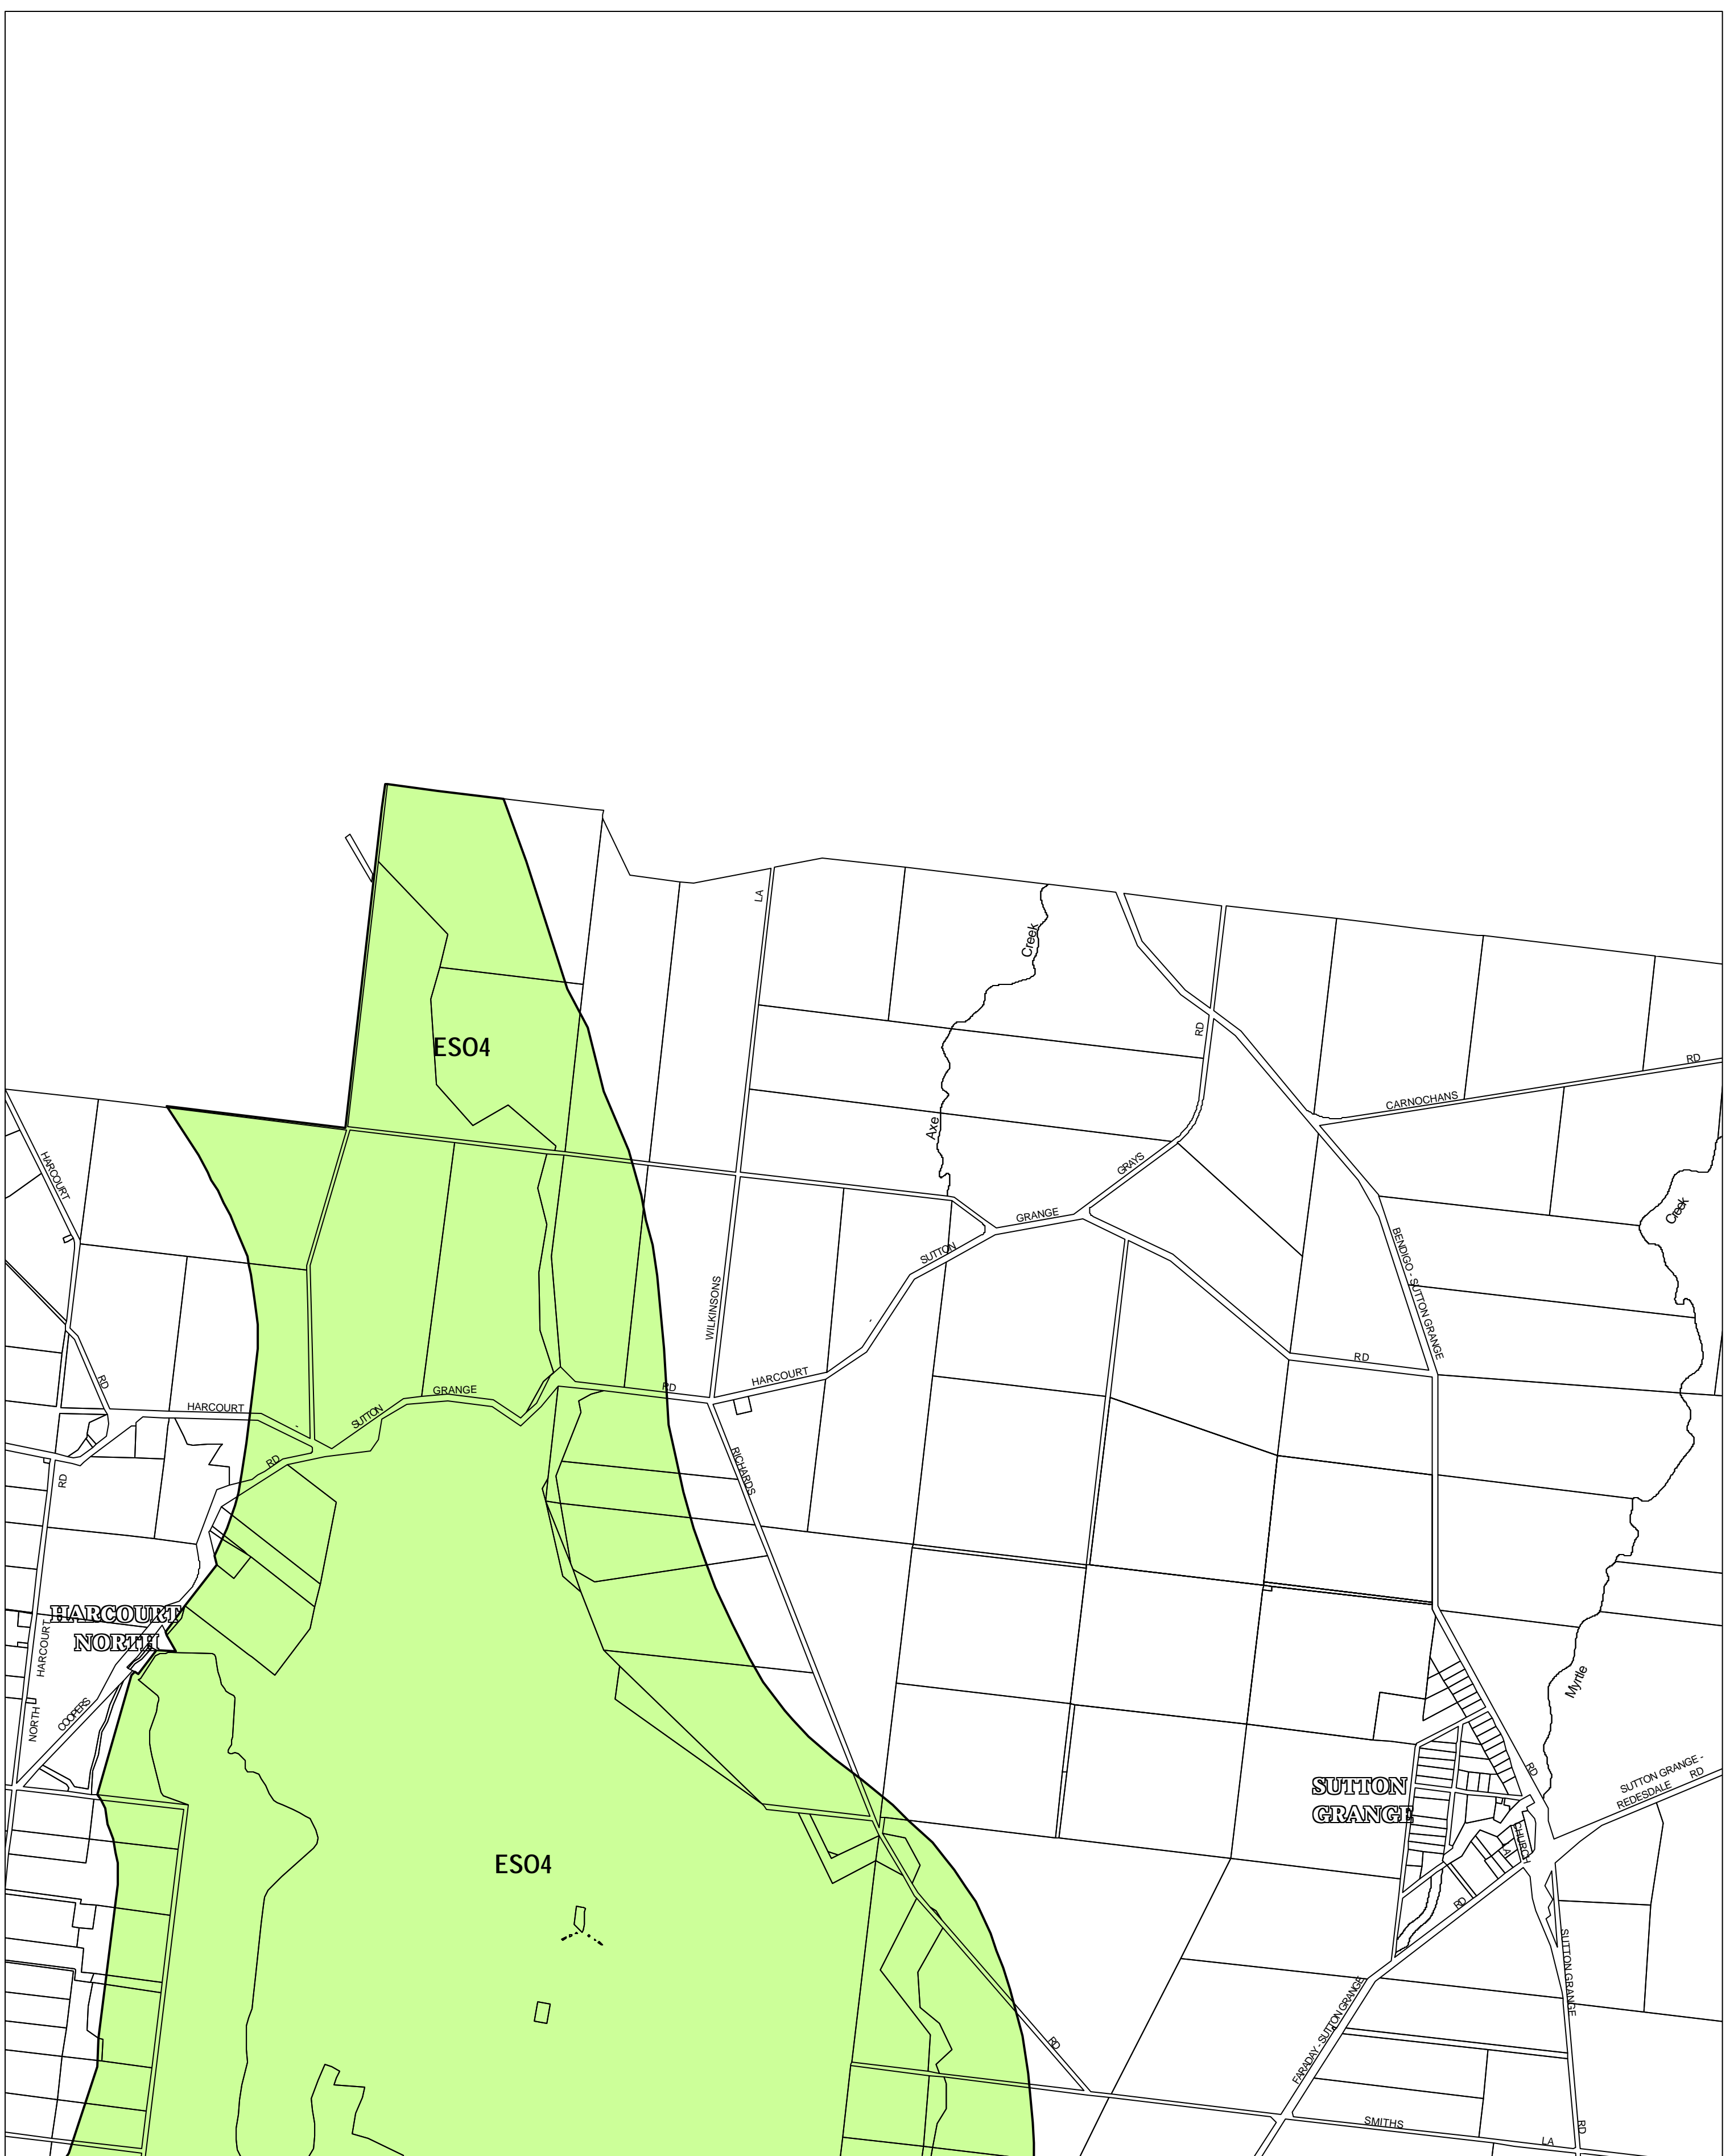

MOUNT ALEXANDER PLANNING SCHEME - LOCAL PROVISION

Overlays

ES04 Environmental Significance Overlay - Schedule 4

AUSTRALIAN MAP GRID ZONE 55

Printed: 3/10/2007