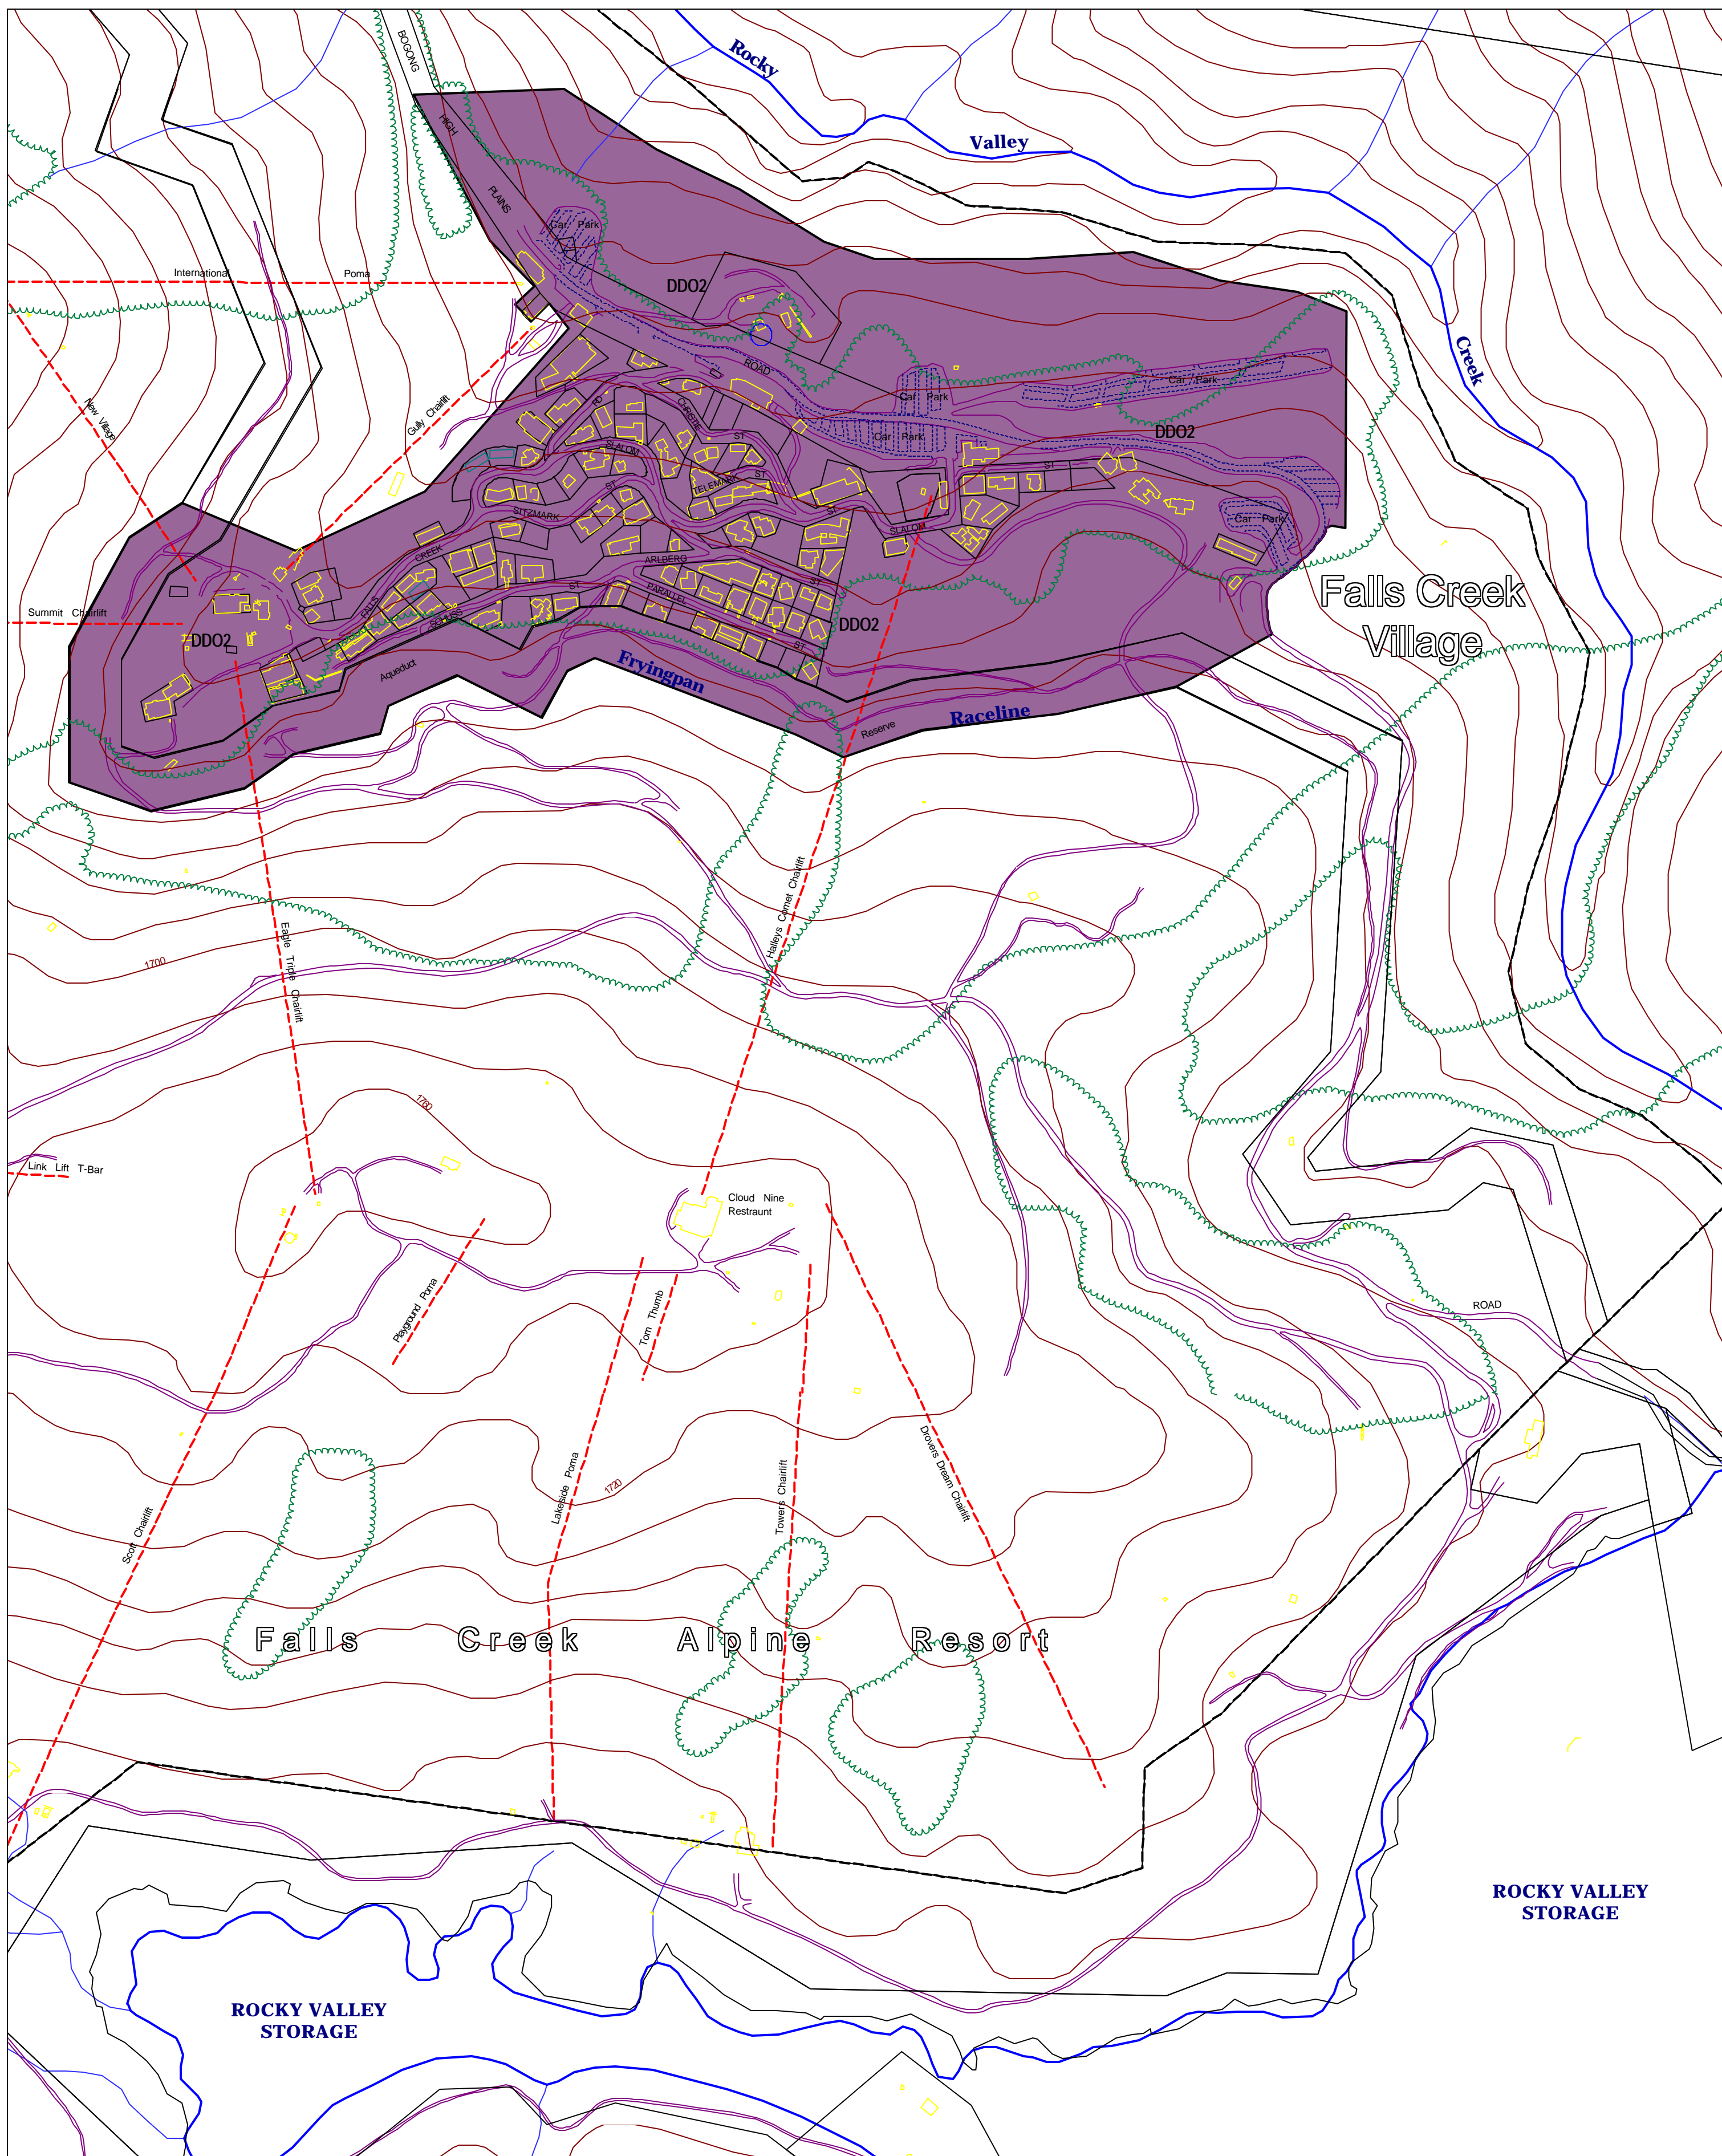

ALPINE RESORTS PLANNING SCHEME - LOCAL PROVISION

Overlays

DDO2 Design And Development Overlay - Schedule 2

AUSTRALIAN MAP GRID ZONE 55

Printed: 10/10/2007

AMENDMENT C5