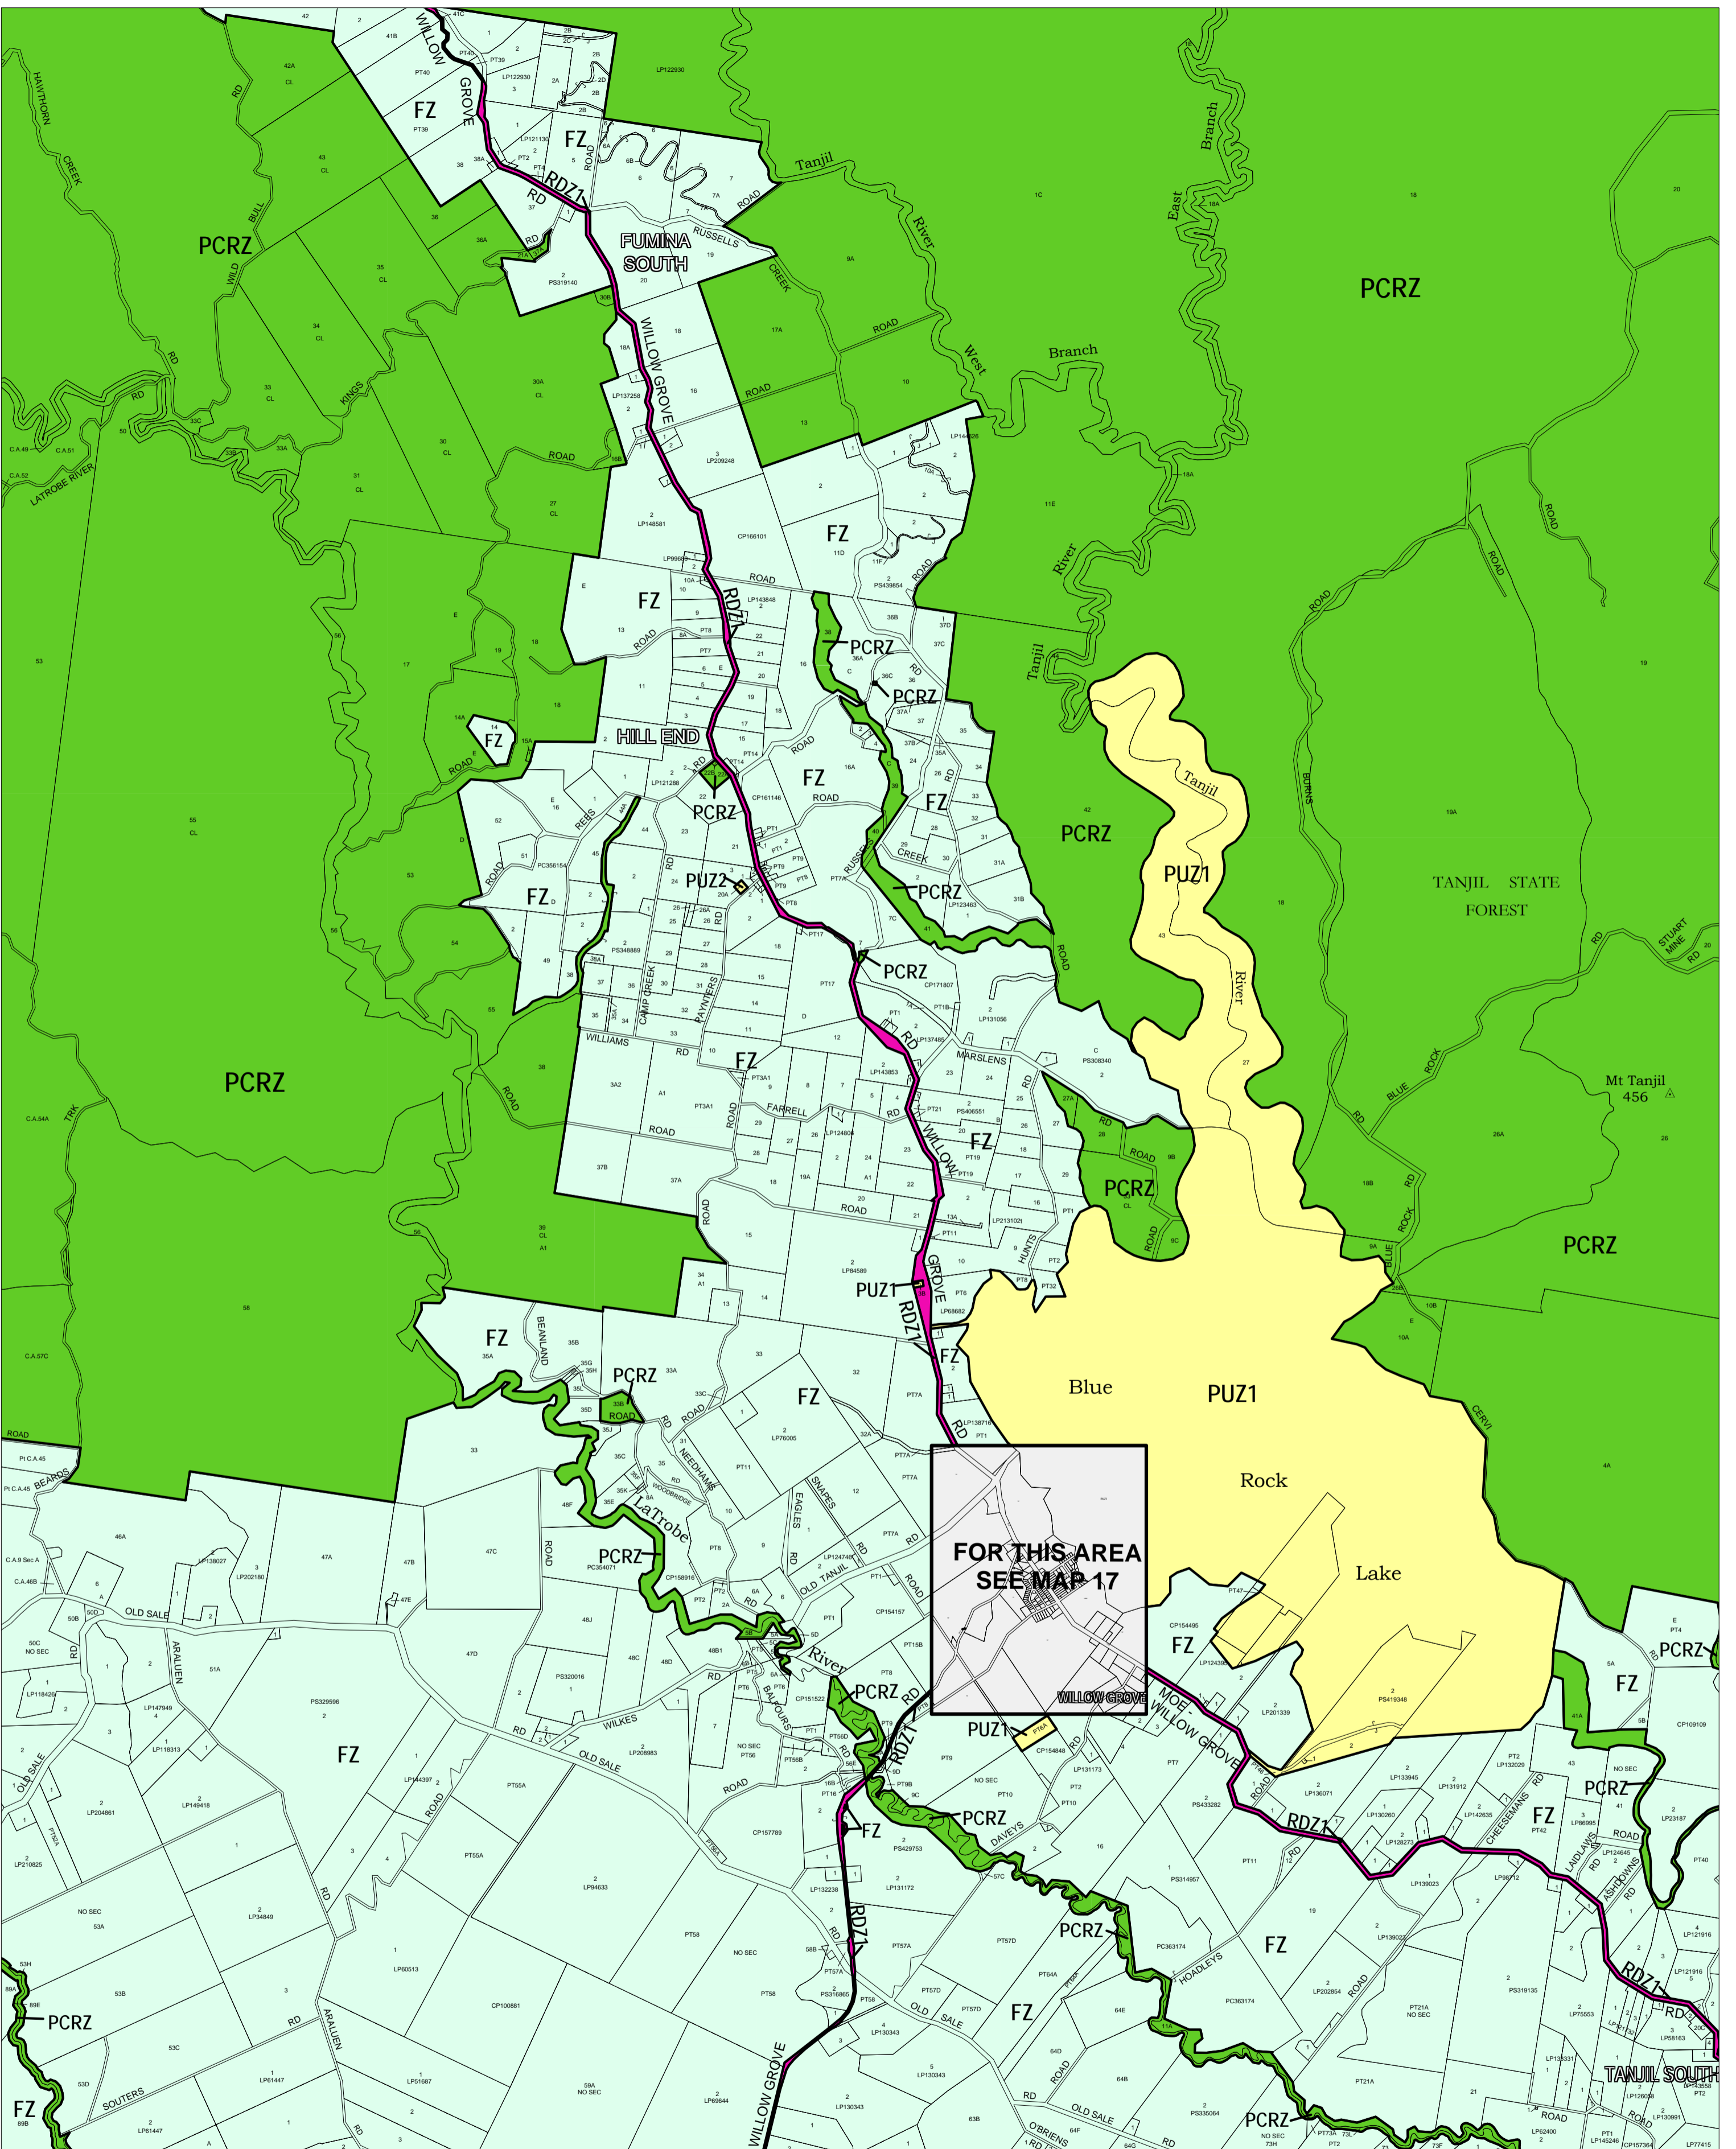

BAW BAW PLANNING SCHEME - LOCAL PROVISION

Public Land	
	Public Conservation And Resource Zone
	Public Use Zone - Education
	Public Use Zone - Service And Utility
	Road Zone - Category 1
Rural	
	Farming Zone

AUSTRALIAN MAP GRID ZONE 55

Printed: 3/4/2008

AMENDMENT C55