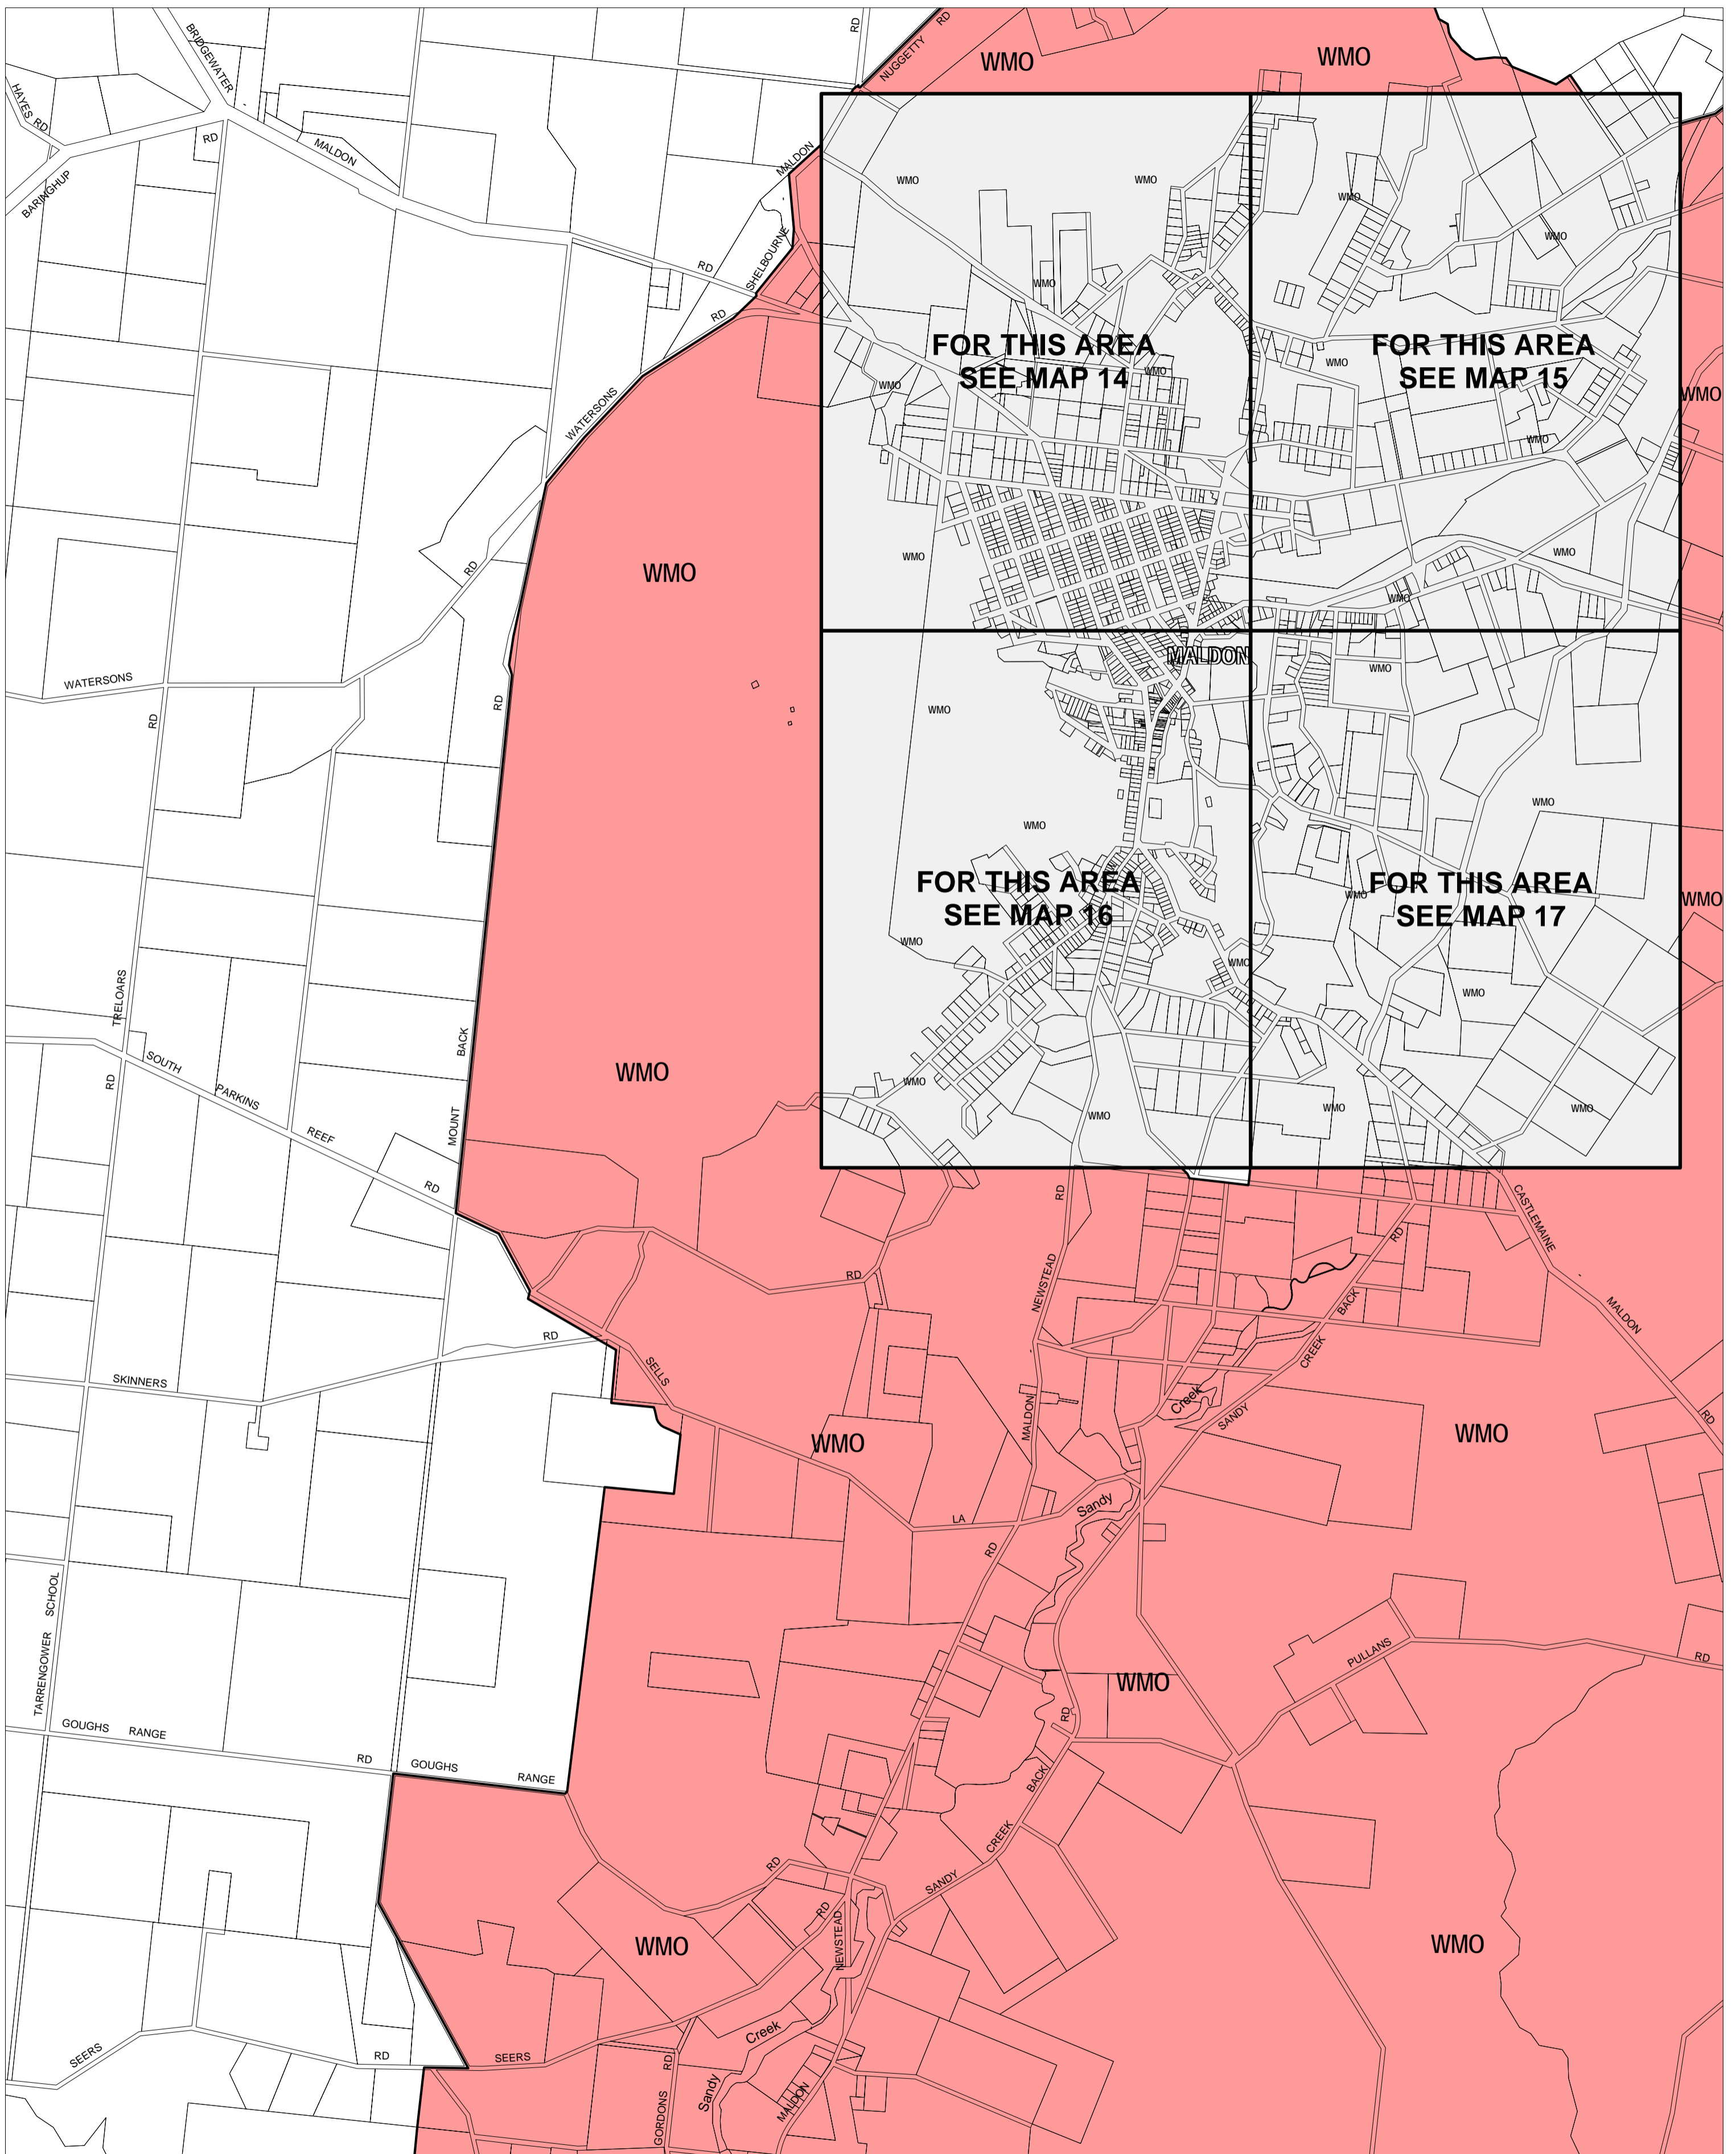

MOUNT ALEXANDER PLANNING SCHEME - LOCAL PROVISION

Overlays

WMO Wildfire Management Overlay

AUSTRALIAN MAP GRID ZONE 55

INDEX TO ADJOINING METRIC SERIES MAP

Printed: 2/12/2009

AMENDMENT C34