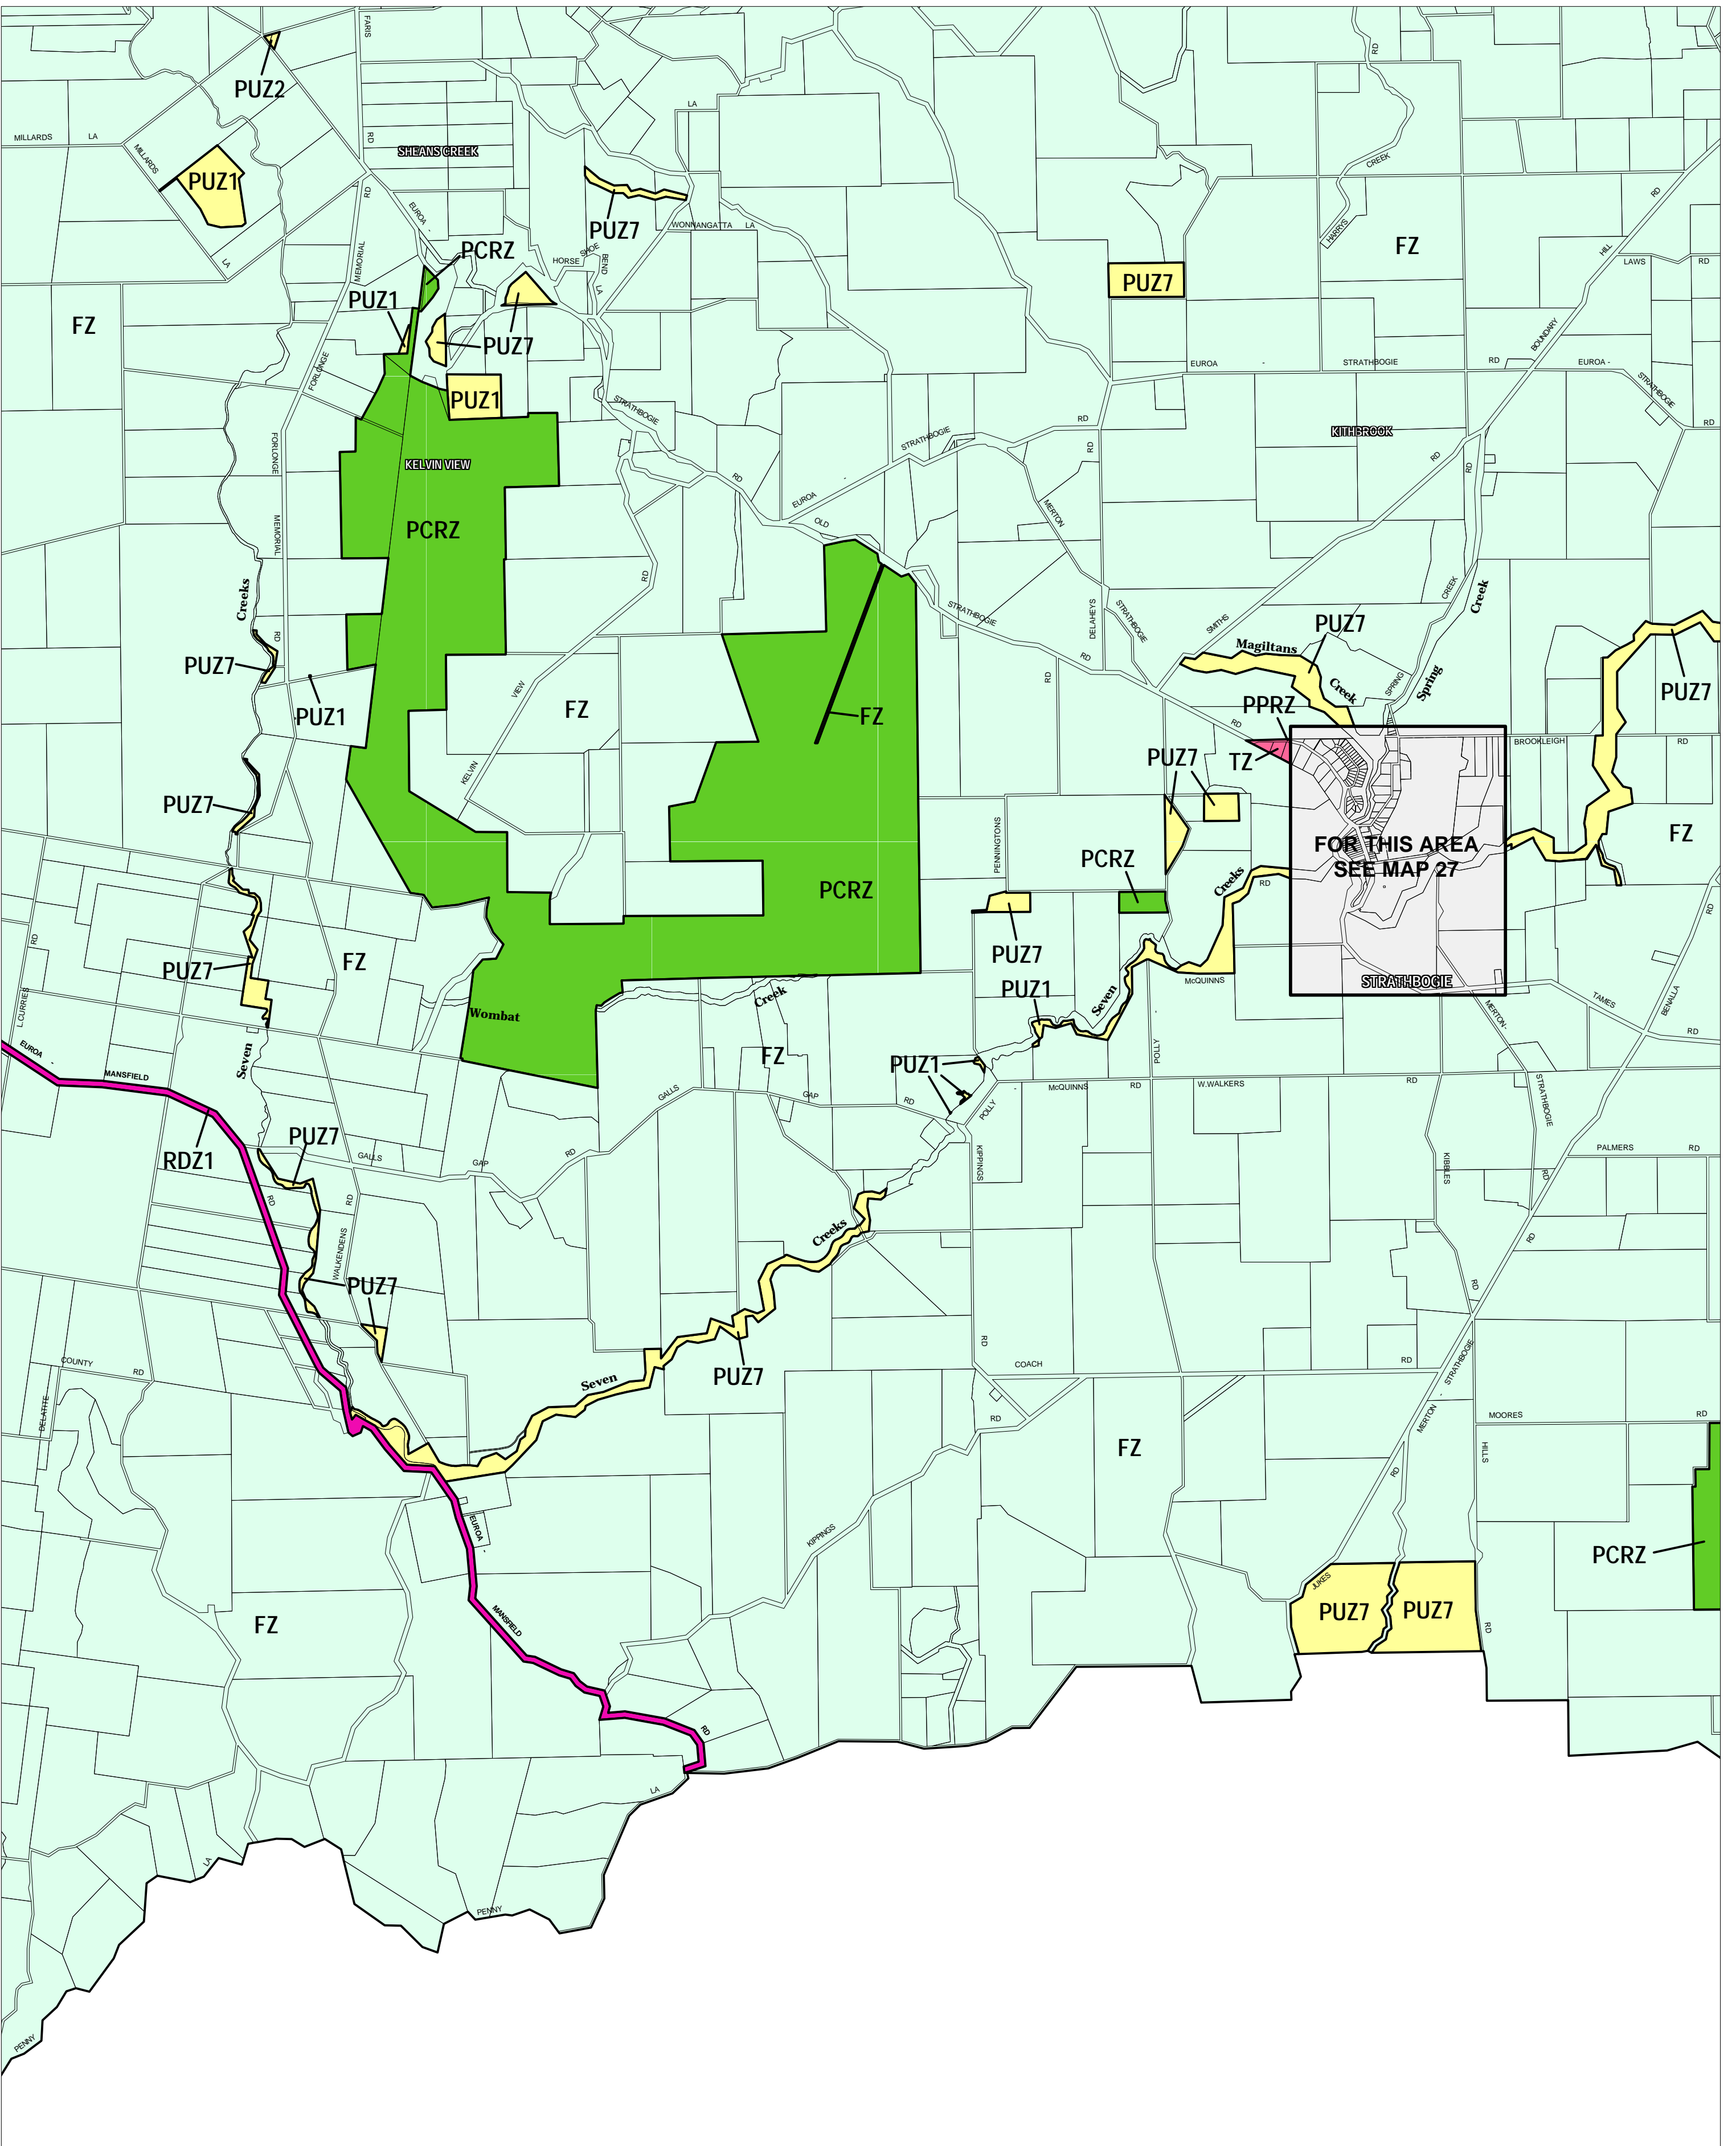

# STRATHBOGIE PLANNING SCHEME - LOCAL PROVISION

This publication is copyright. No part may be reproduced by any process except in accordance with the provisions of the Copyright Act. © State of Victoria.  
 This map should be read in conjunction with additional Planning Overlay Maps (if applicable) as indicated on the INDEX TO MAPS.

Public Land	
	Public Conservation And Resource Zone
	Public Park And Recreation Zone
	Public Use Zone Education
	Public Use Zone Other Public Use
	Public Use Zone Service And Utility
Residential	
	Road Zone Category 1
	Township Zone
Rural	
	Farming Zone

AUSTRALIAN MAP GRID ZONE 55

THIS MAP INCORPORATES APPROVED ZONES AS AT: 04/05/2006 AMENDMENT C35

Printed: 10/5/2006