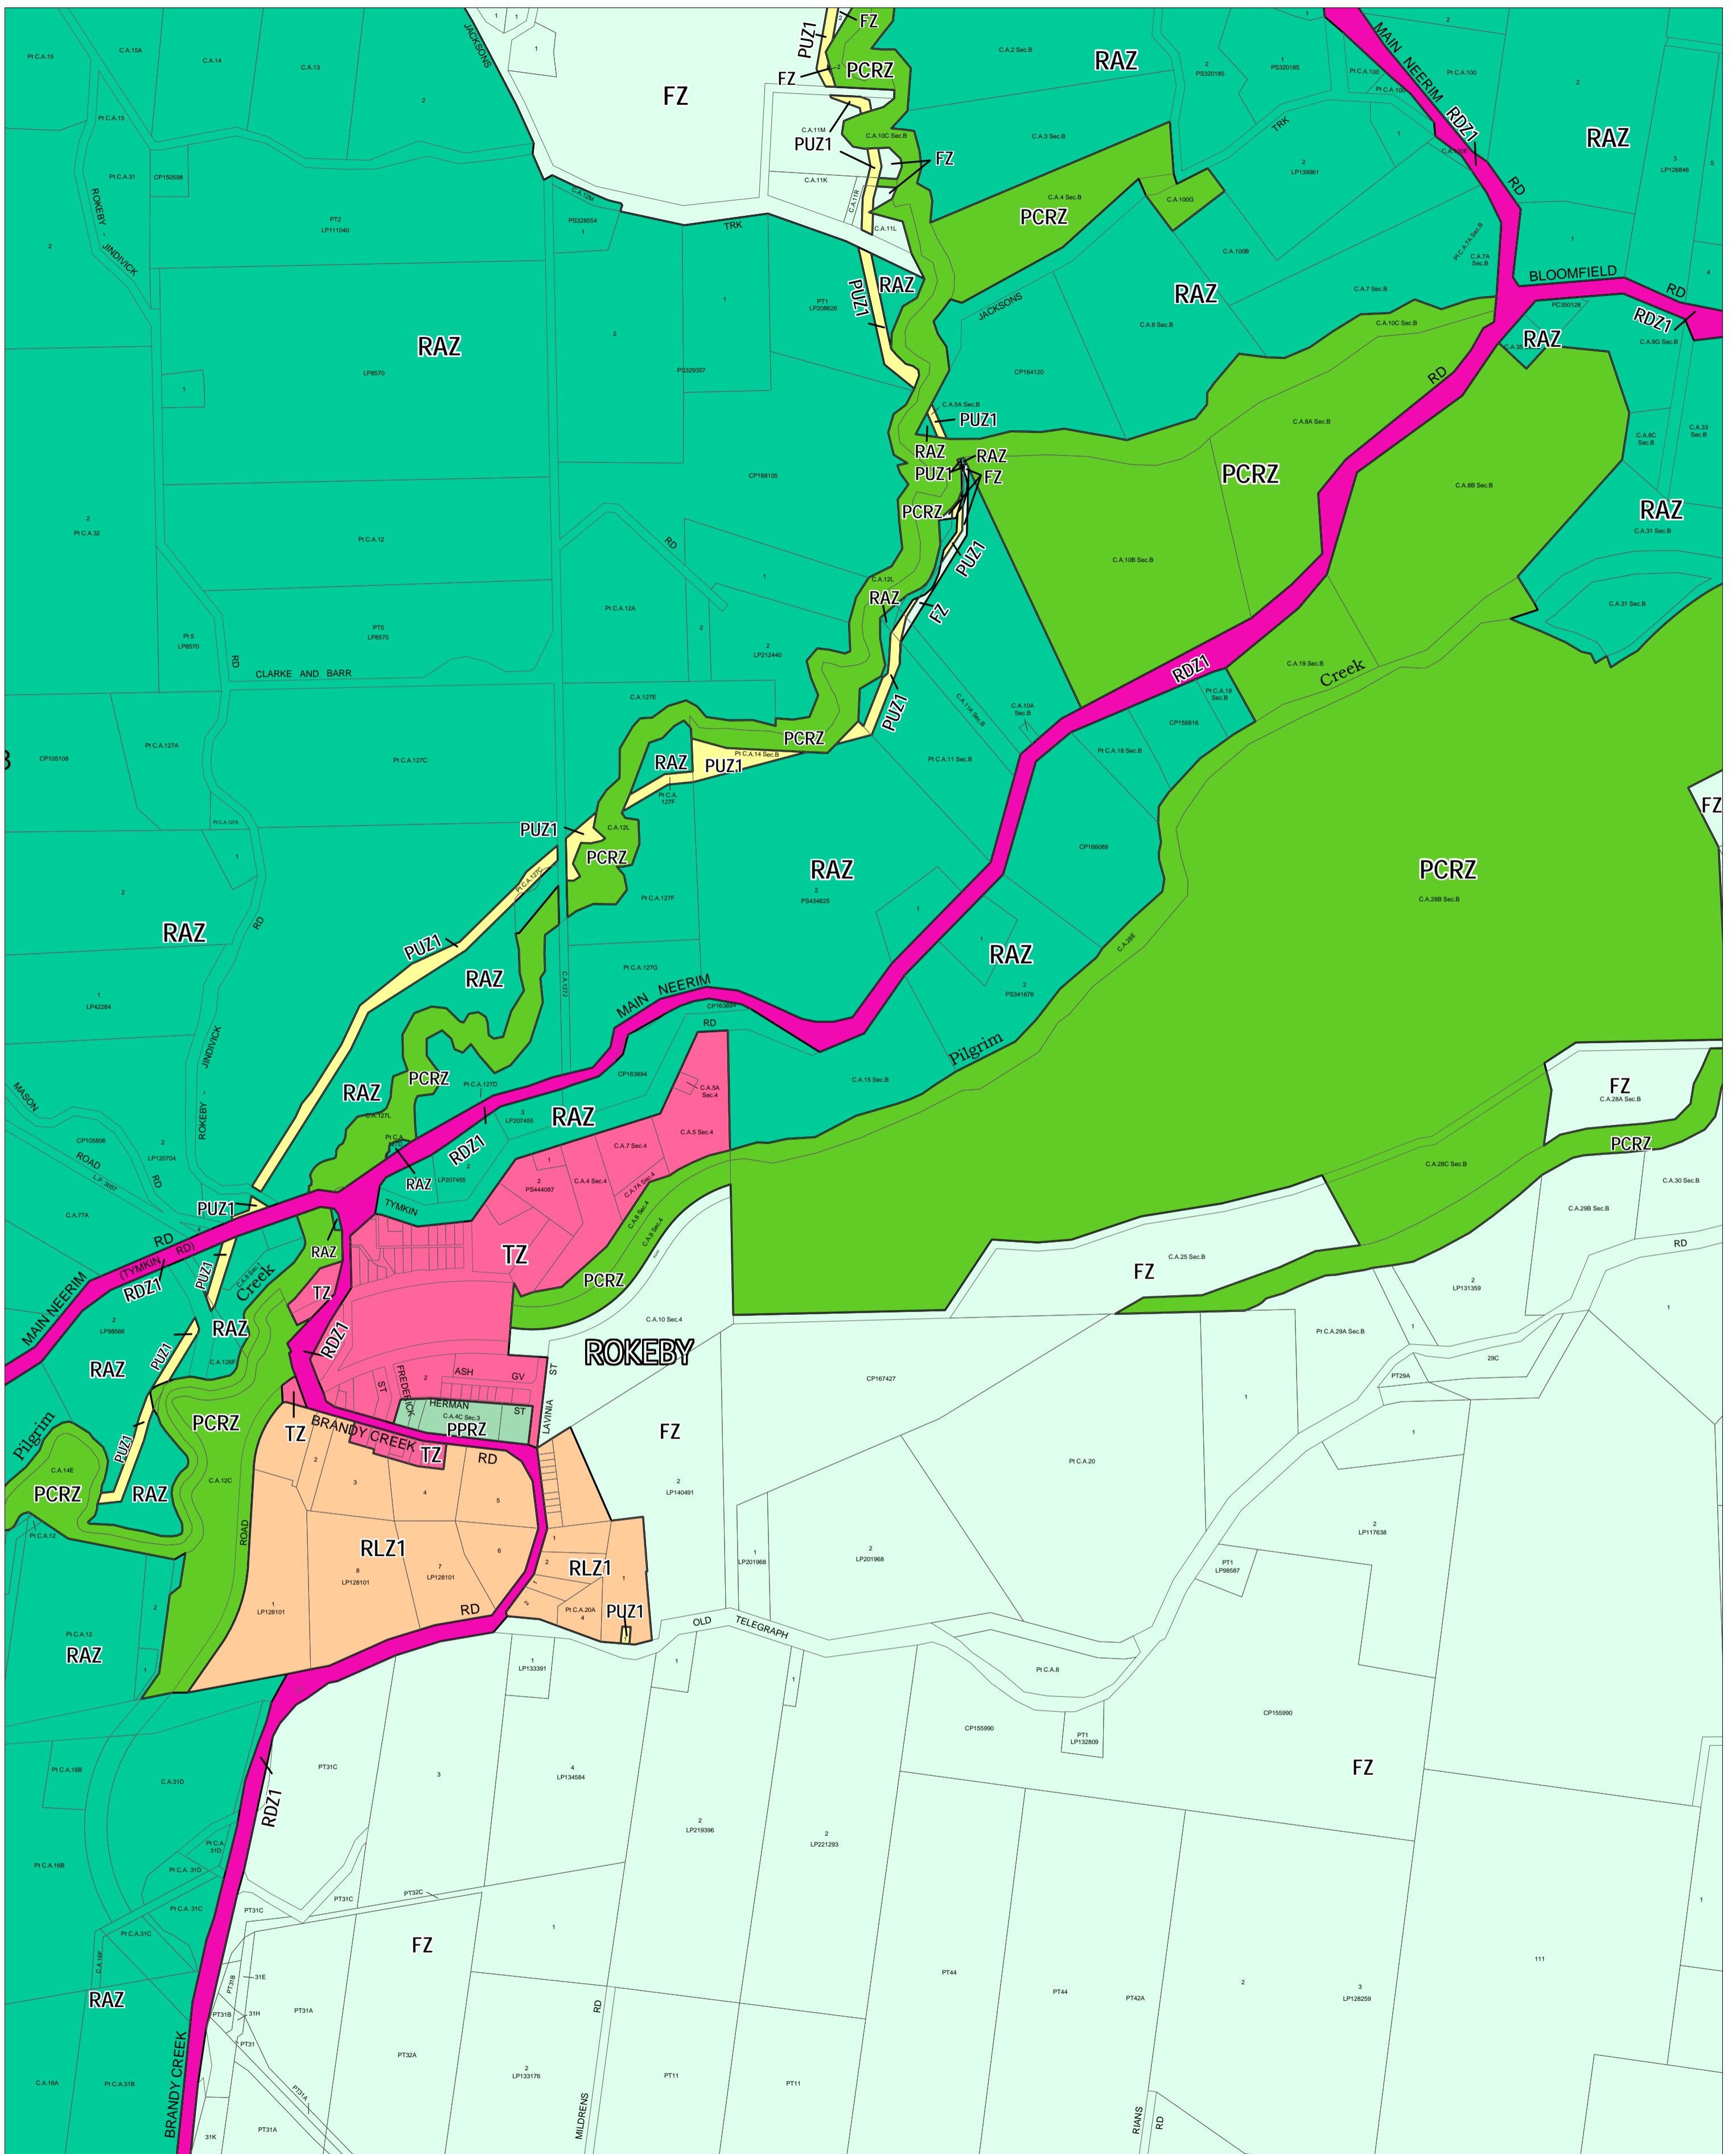

BAW BAW PLANNING SCHEME - LOCAL PROVISION

Public Land	RLZ1 Rural Living Zone - Schedule 1
PCRZ Public Conservation And Resource Zone	
PPRZ Public Park And Recreation Zone	
PUZ1 Public Use Zone - Service And Utility	
Road Zone - Category 1	
TZ Township Zone	
Rural	
FZ Farming Zone	
RAZ Rural Activity Zone	

200 0 200 400 600 800 1000 m

AUSTRALIAN MAP GRID ZONE 55

INDEX TO ADJOINING METRIC SERIES MAP

1	2	3	4
5	6	7	8
9	10	11	12
13	14	15	16
17	18	19	20
21	22	23	24
25	26	27	28
29	30	31	32
33	34	35	36
37	38	39	40
41	42	43	44
45	46	47	48
49	50	51	52

Printed: 5/1/2012

AMENDMENT C44 PT2A