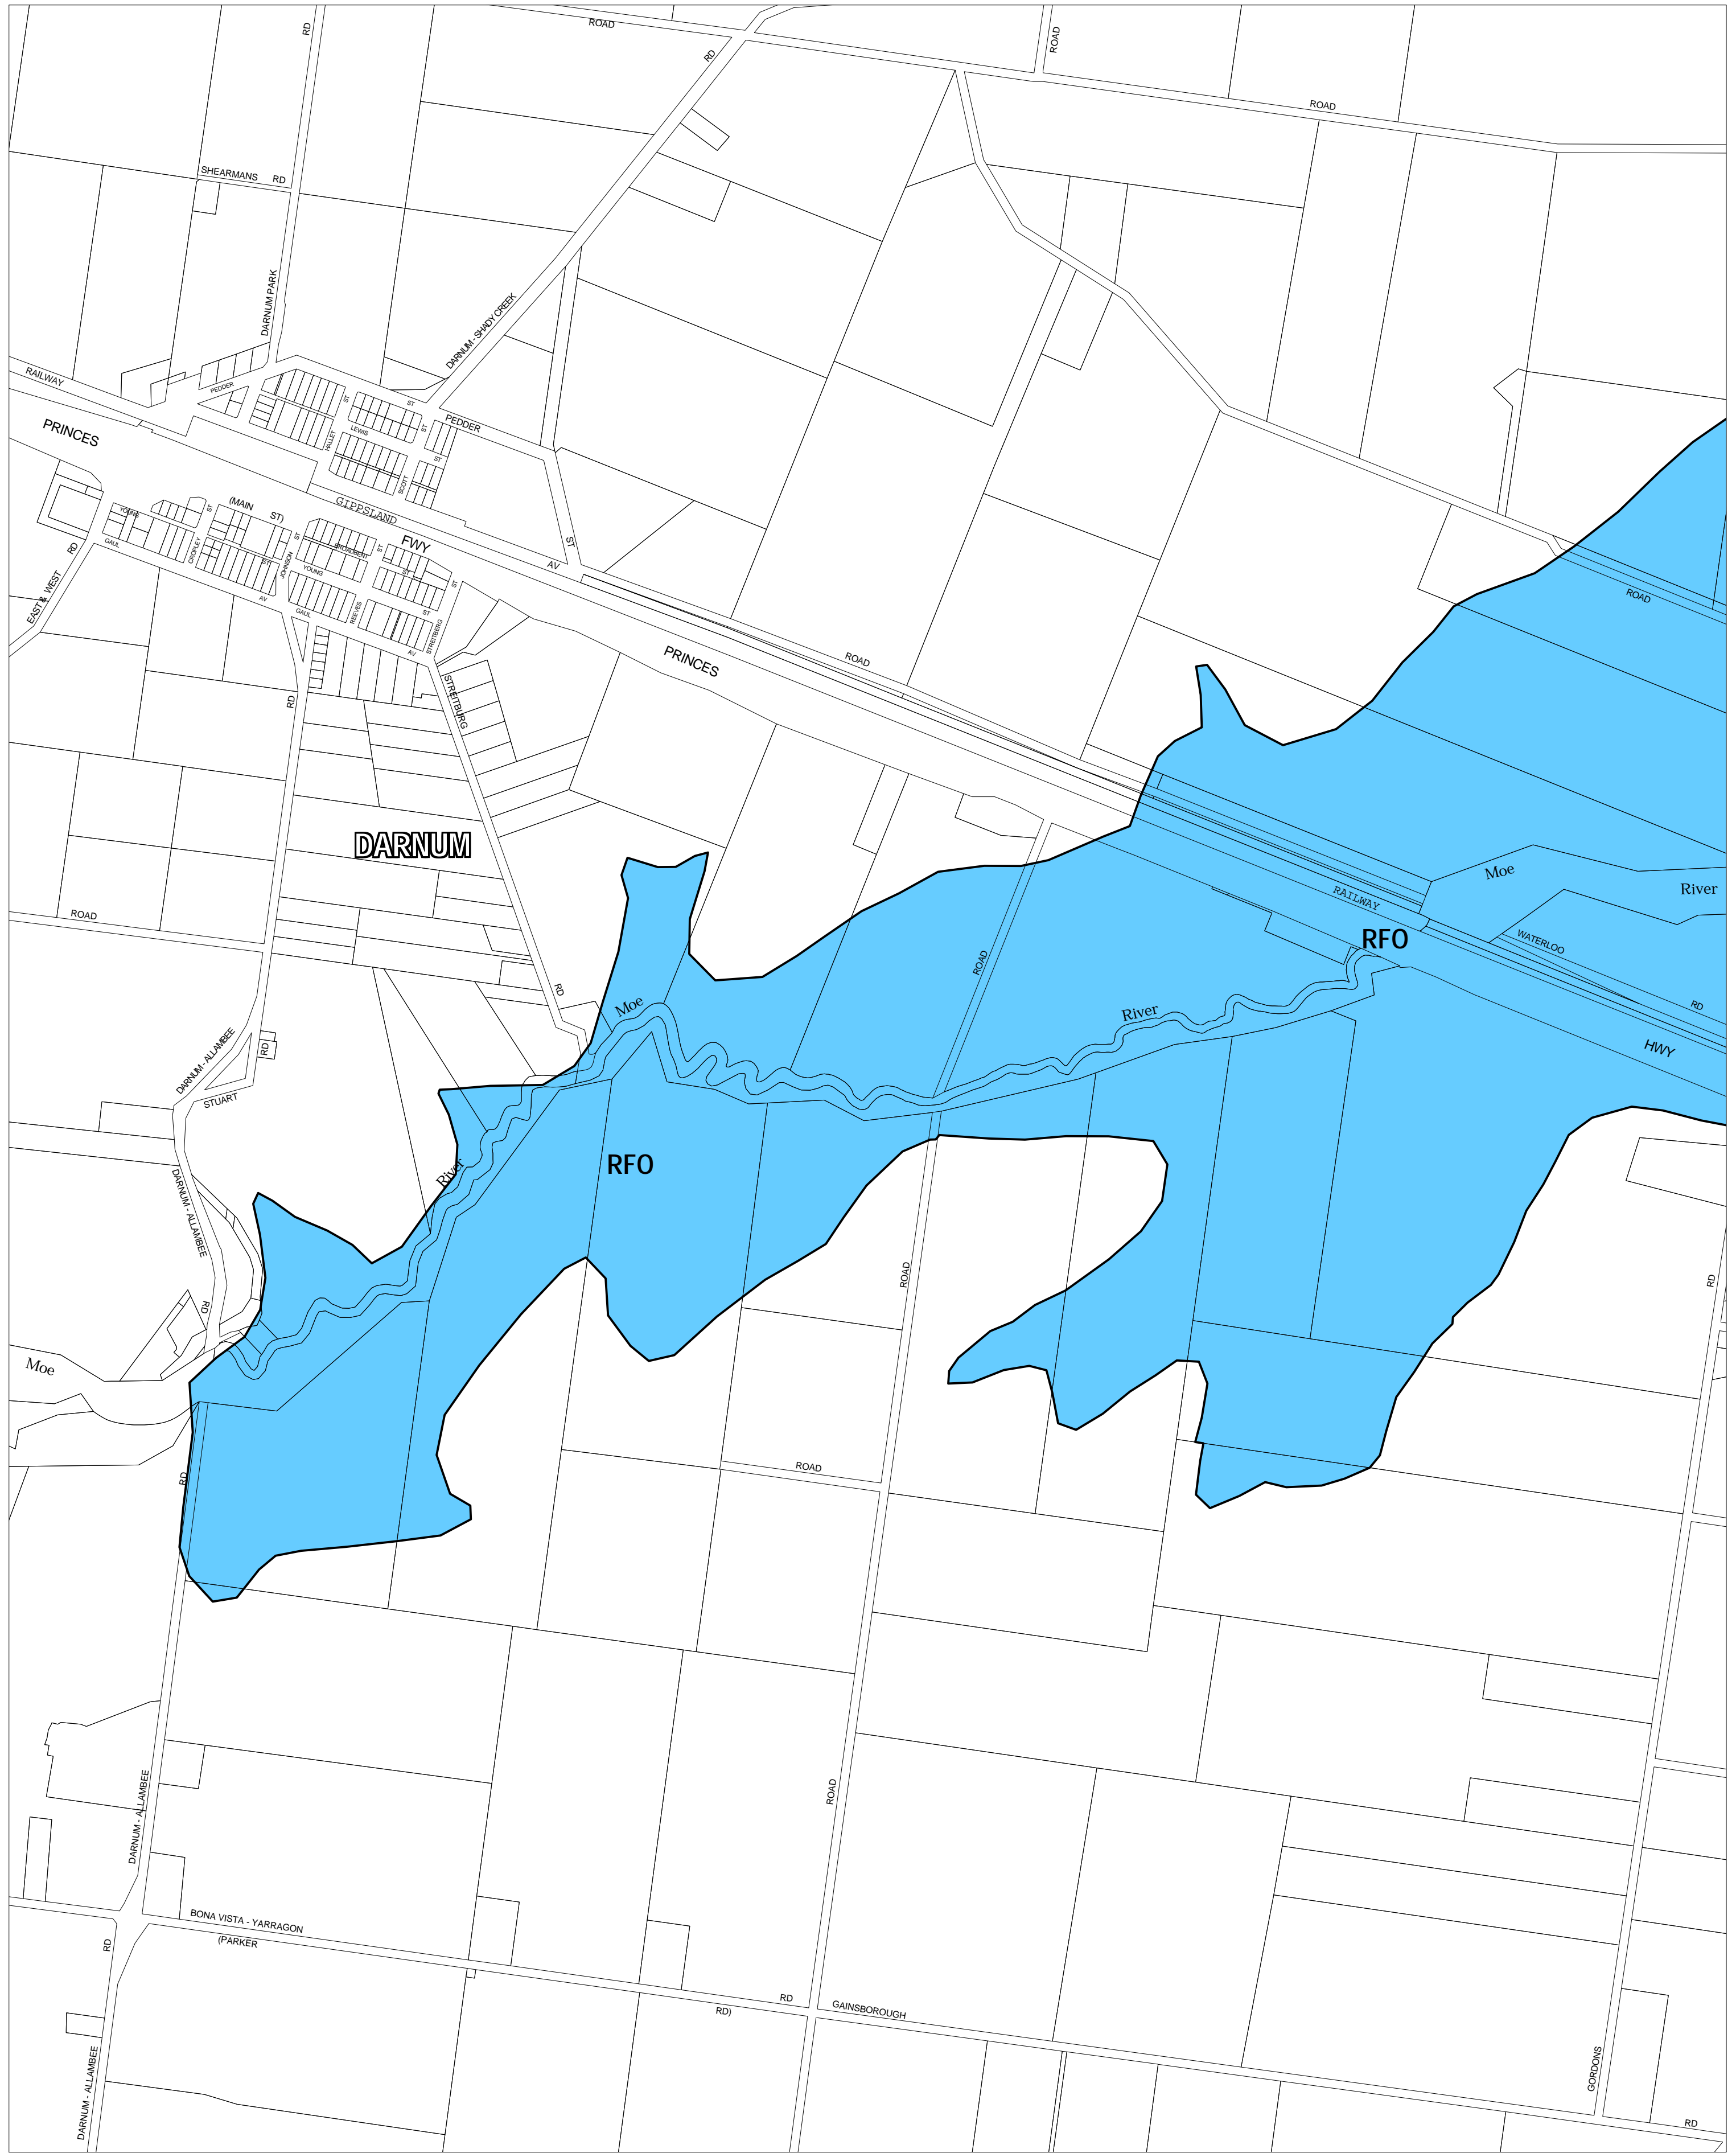

BAW BAW PLANNING SCHEME - LOCAL PROVISION

Overlays

- RFO Rural Floodway Overlay

AUSTRALIAN MAP GRID ZONE 55

Printed: 20/7/2007

AMENDMENT C17

RURAL FLOODWAY OVERLAY

MAP No 37RFO