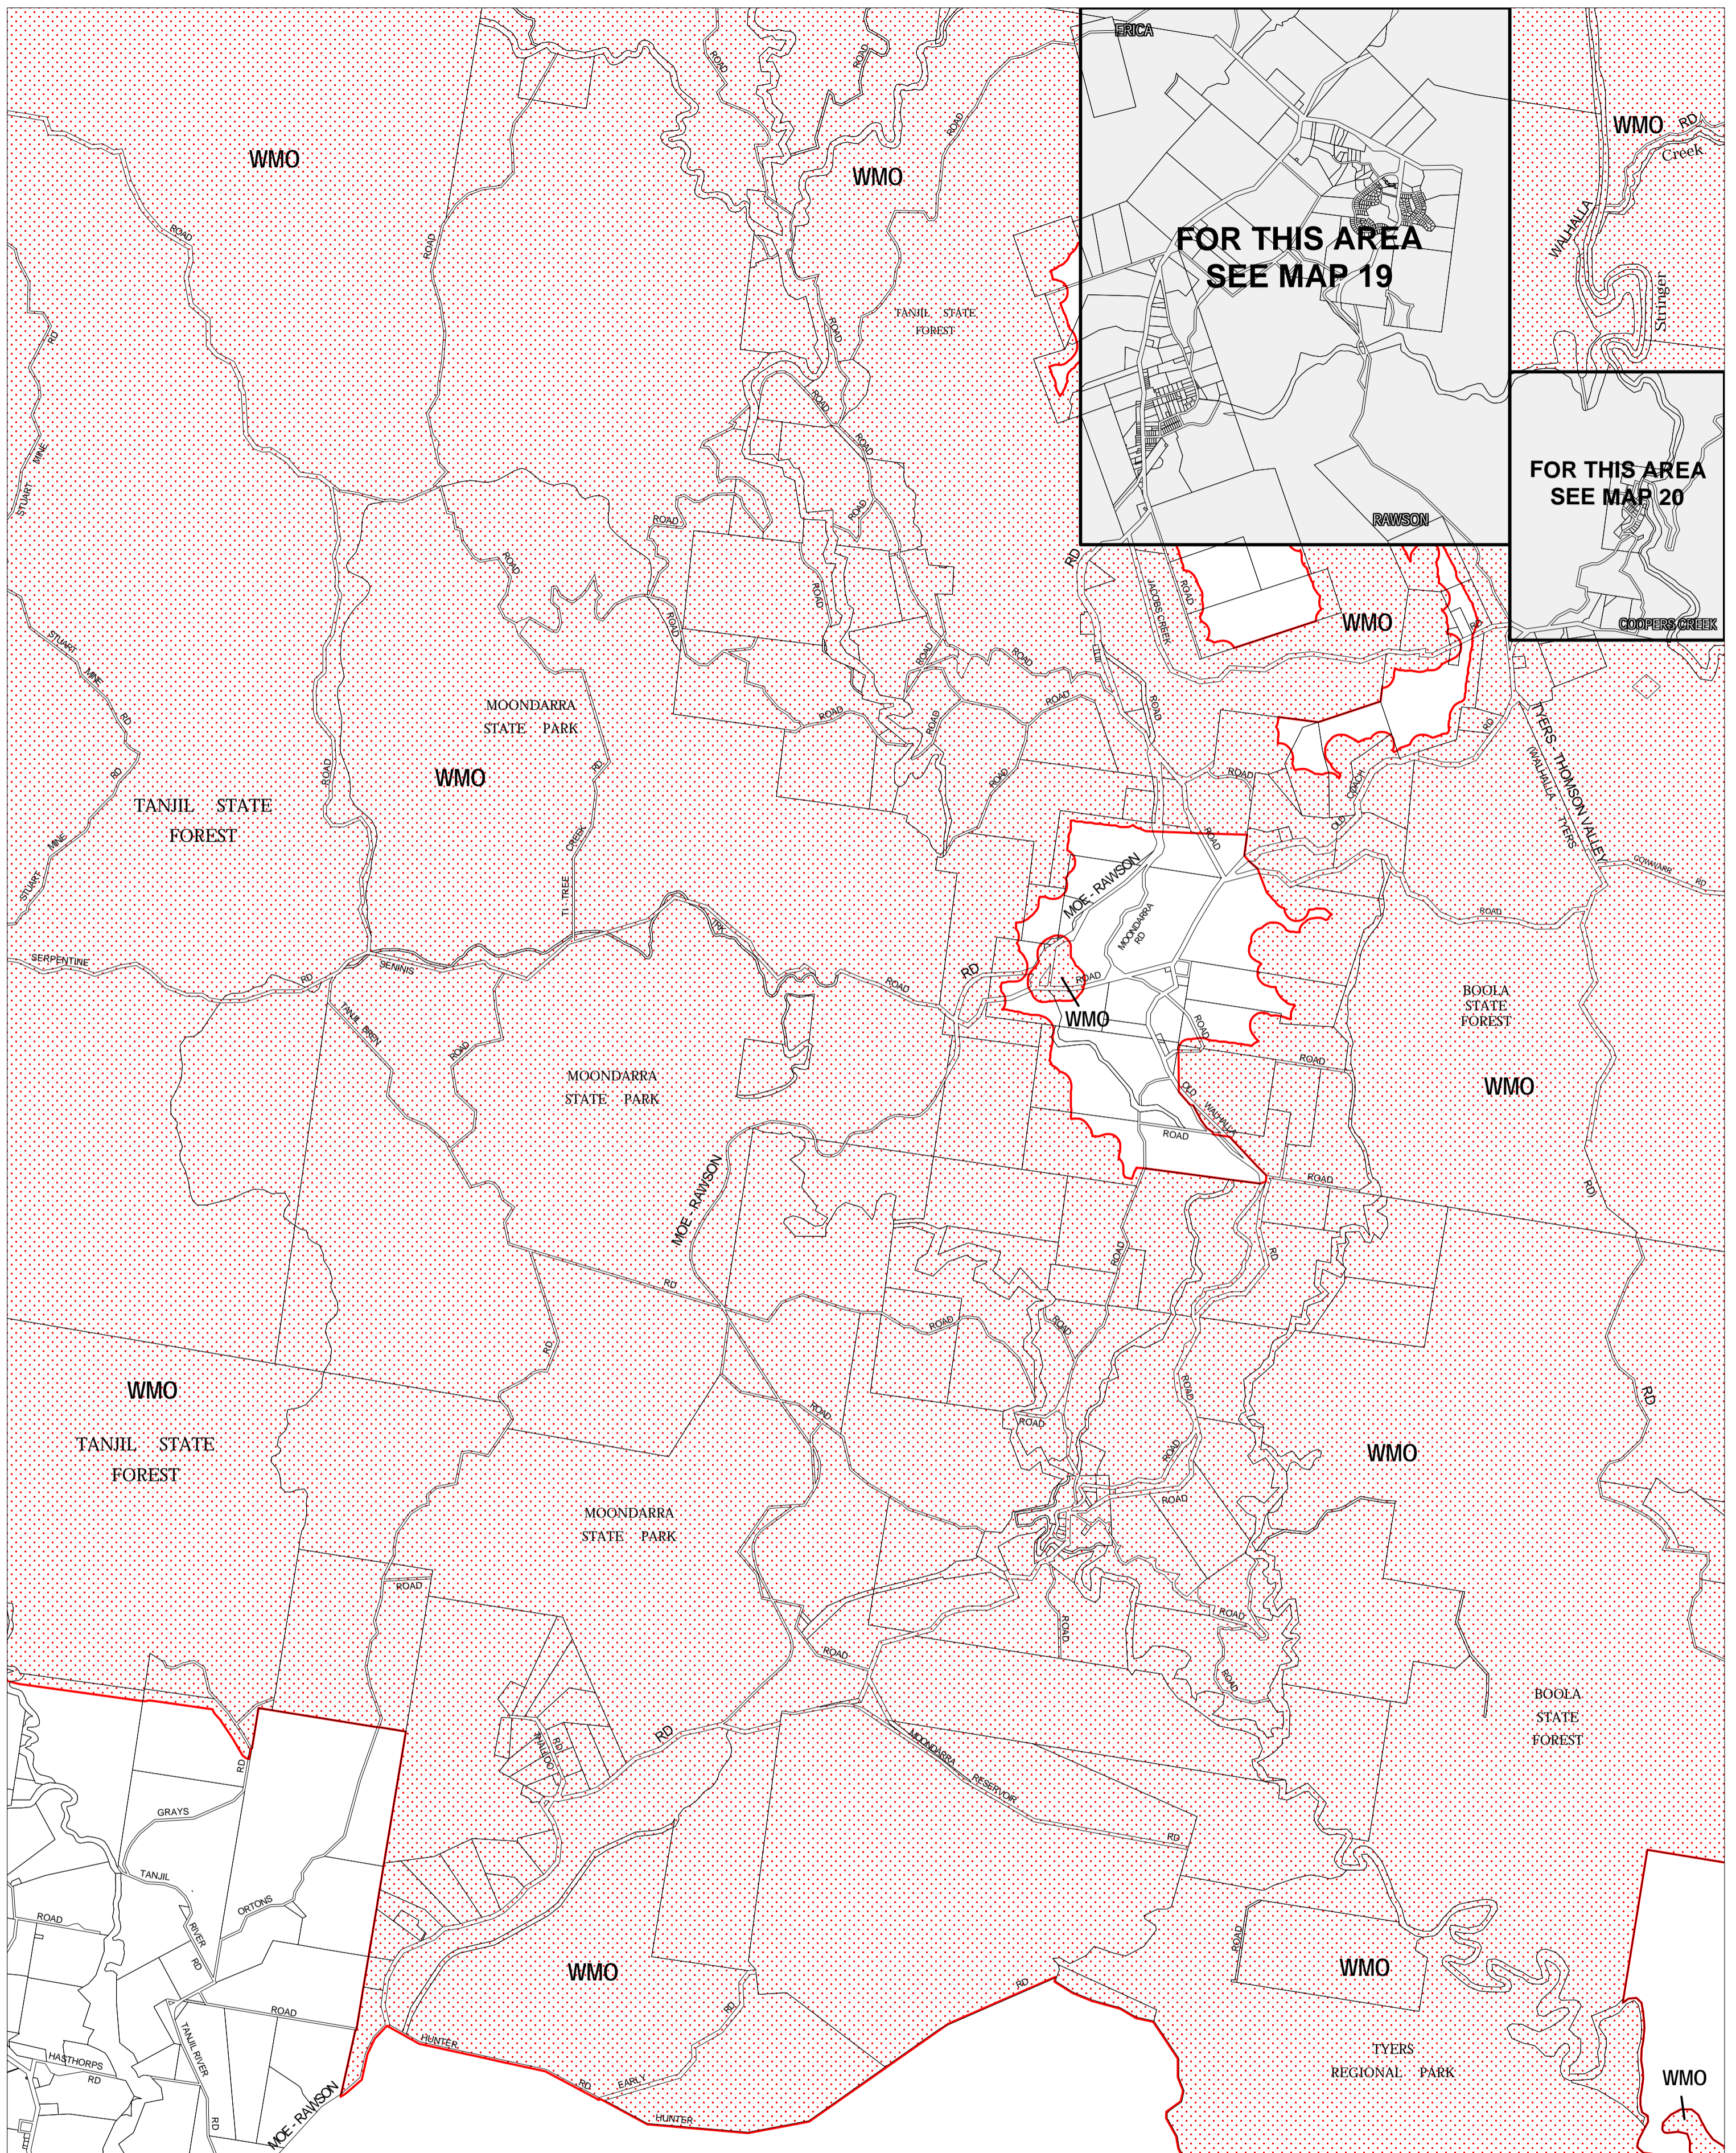

BAW BAW PLANNING SCHEME - LOCAL PROVISION

Overlays

WMO Wildfire Management Overlay

AUSTRALIAN MAP GRID ZONE 55

INDEX TO ADJOINING METRIC SERIES MAP

Printed: 24/1/2007

AMENDMENT C33