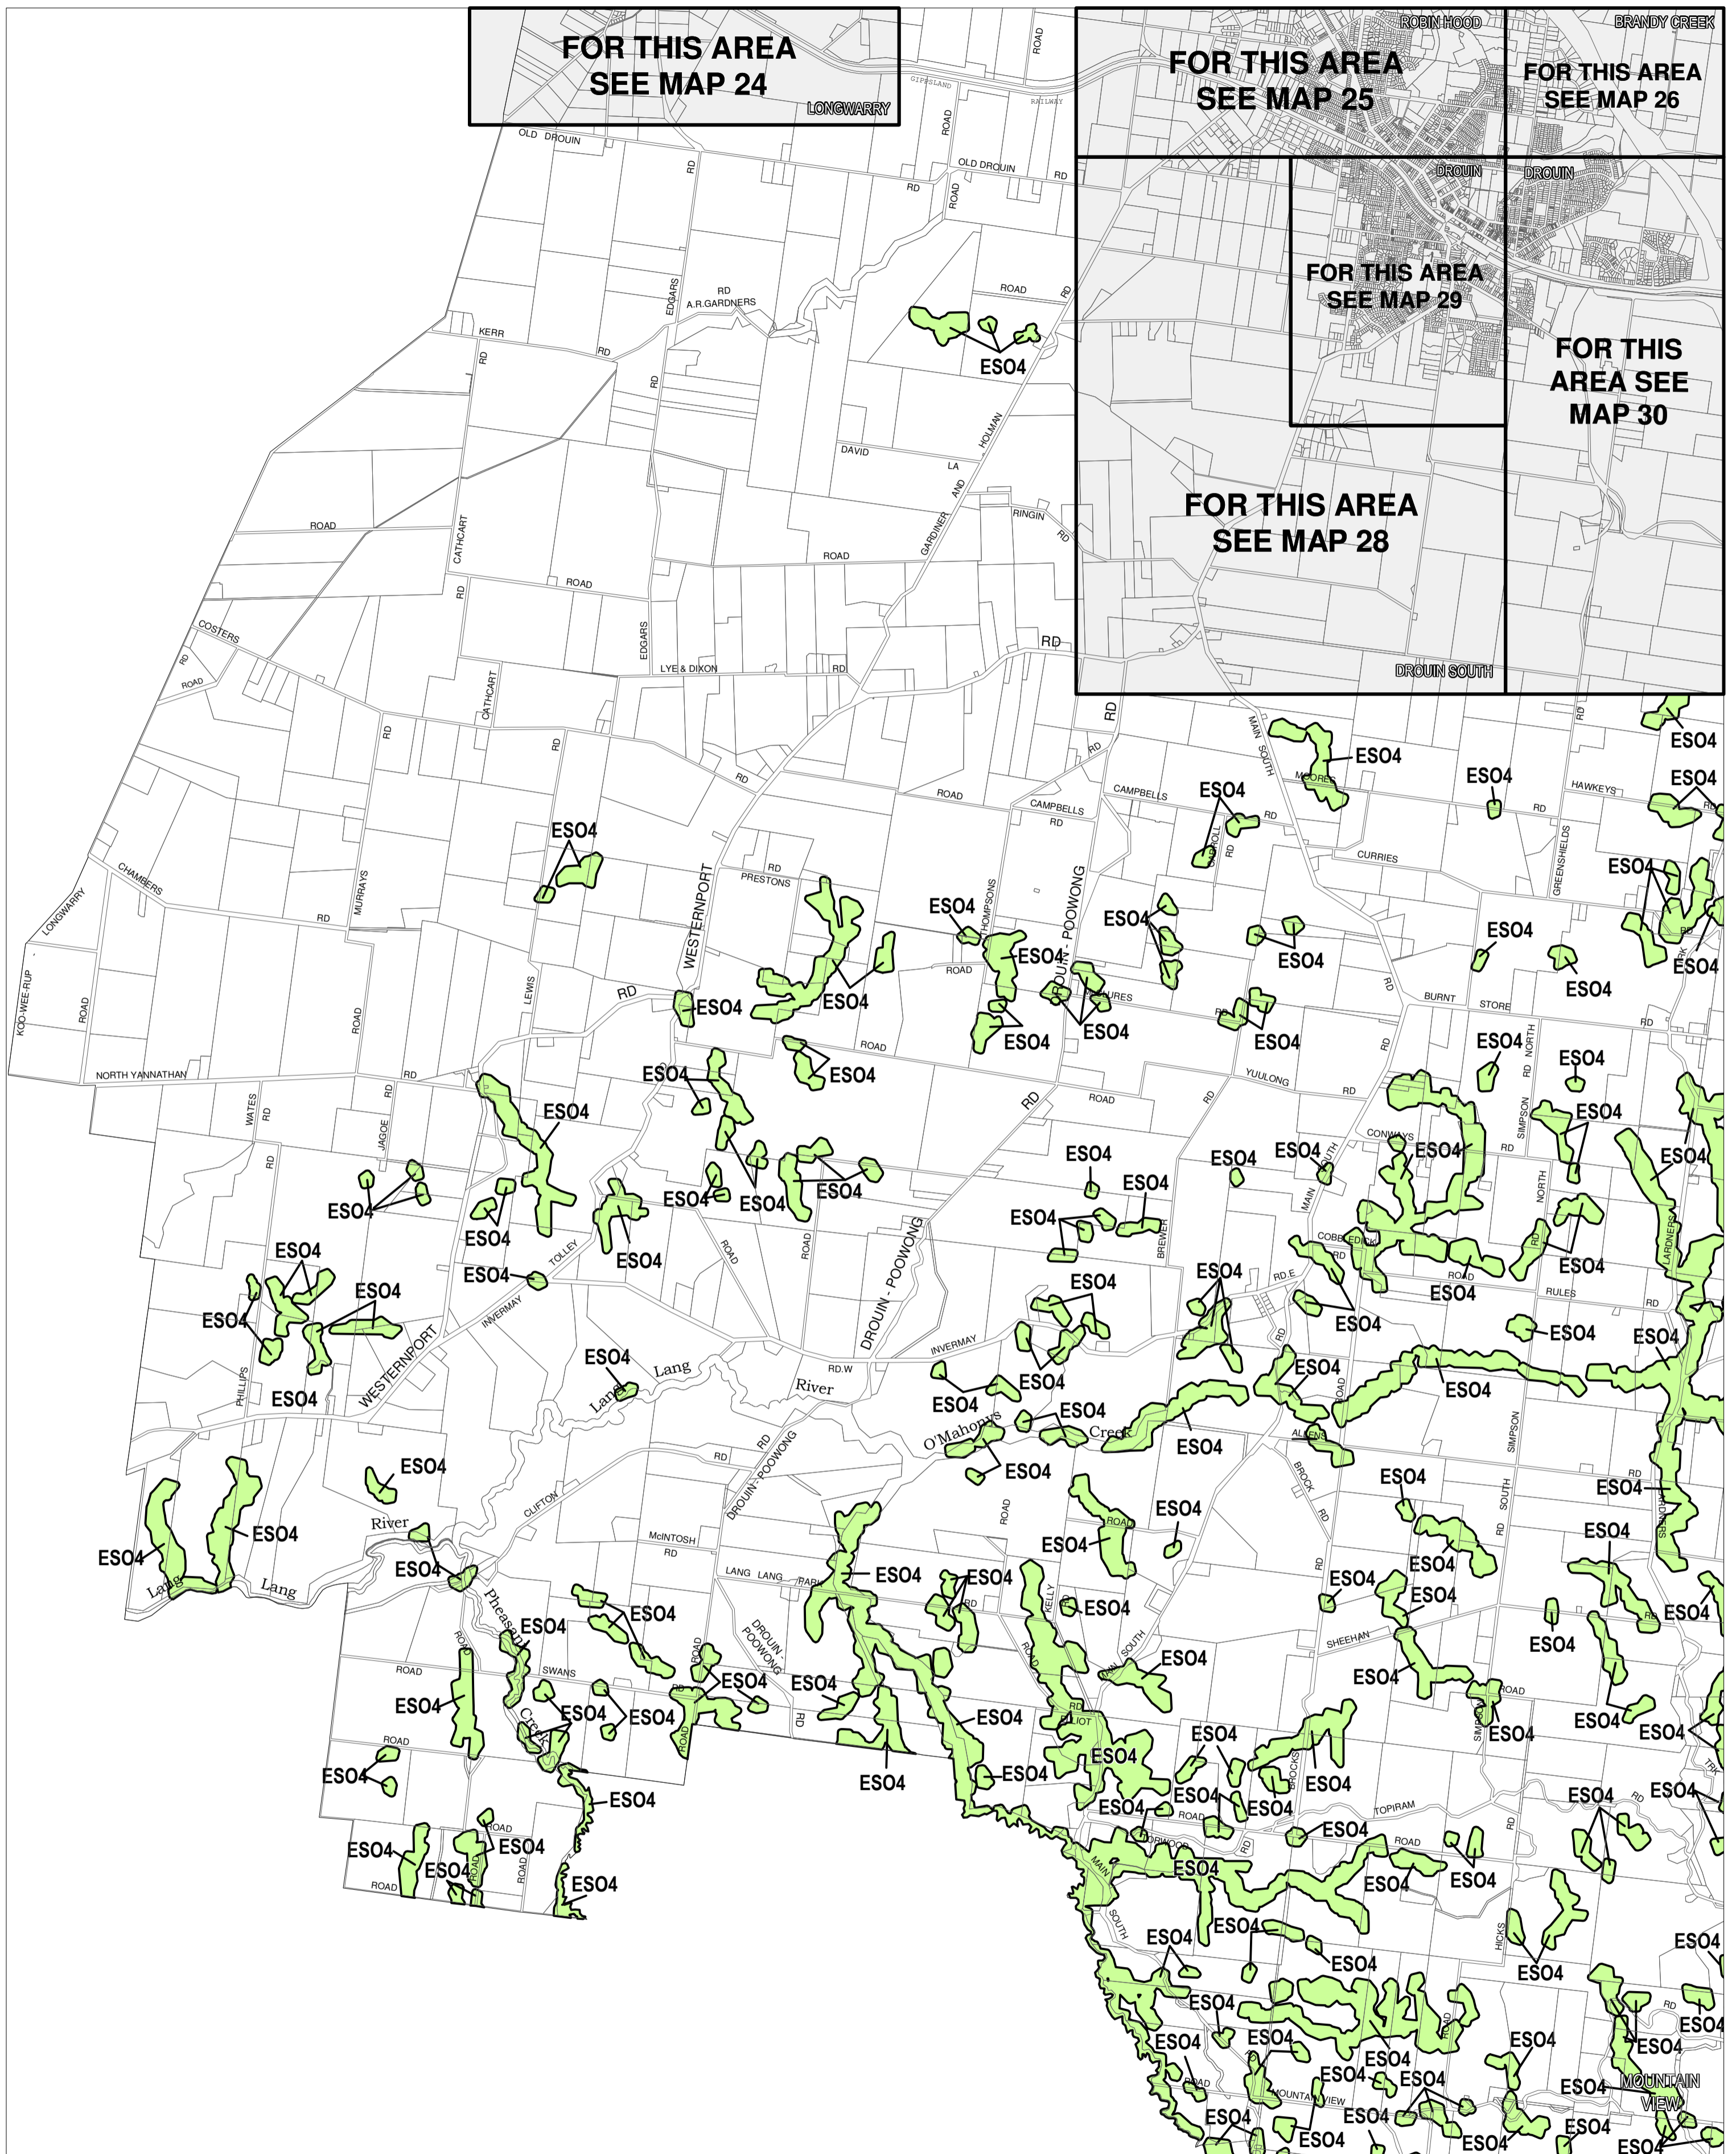

BAW BAW PLANNING SCHEME - LOCAL PROVISION

Printed: 11/5/2012

AMENDMENT C81