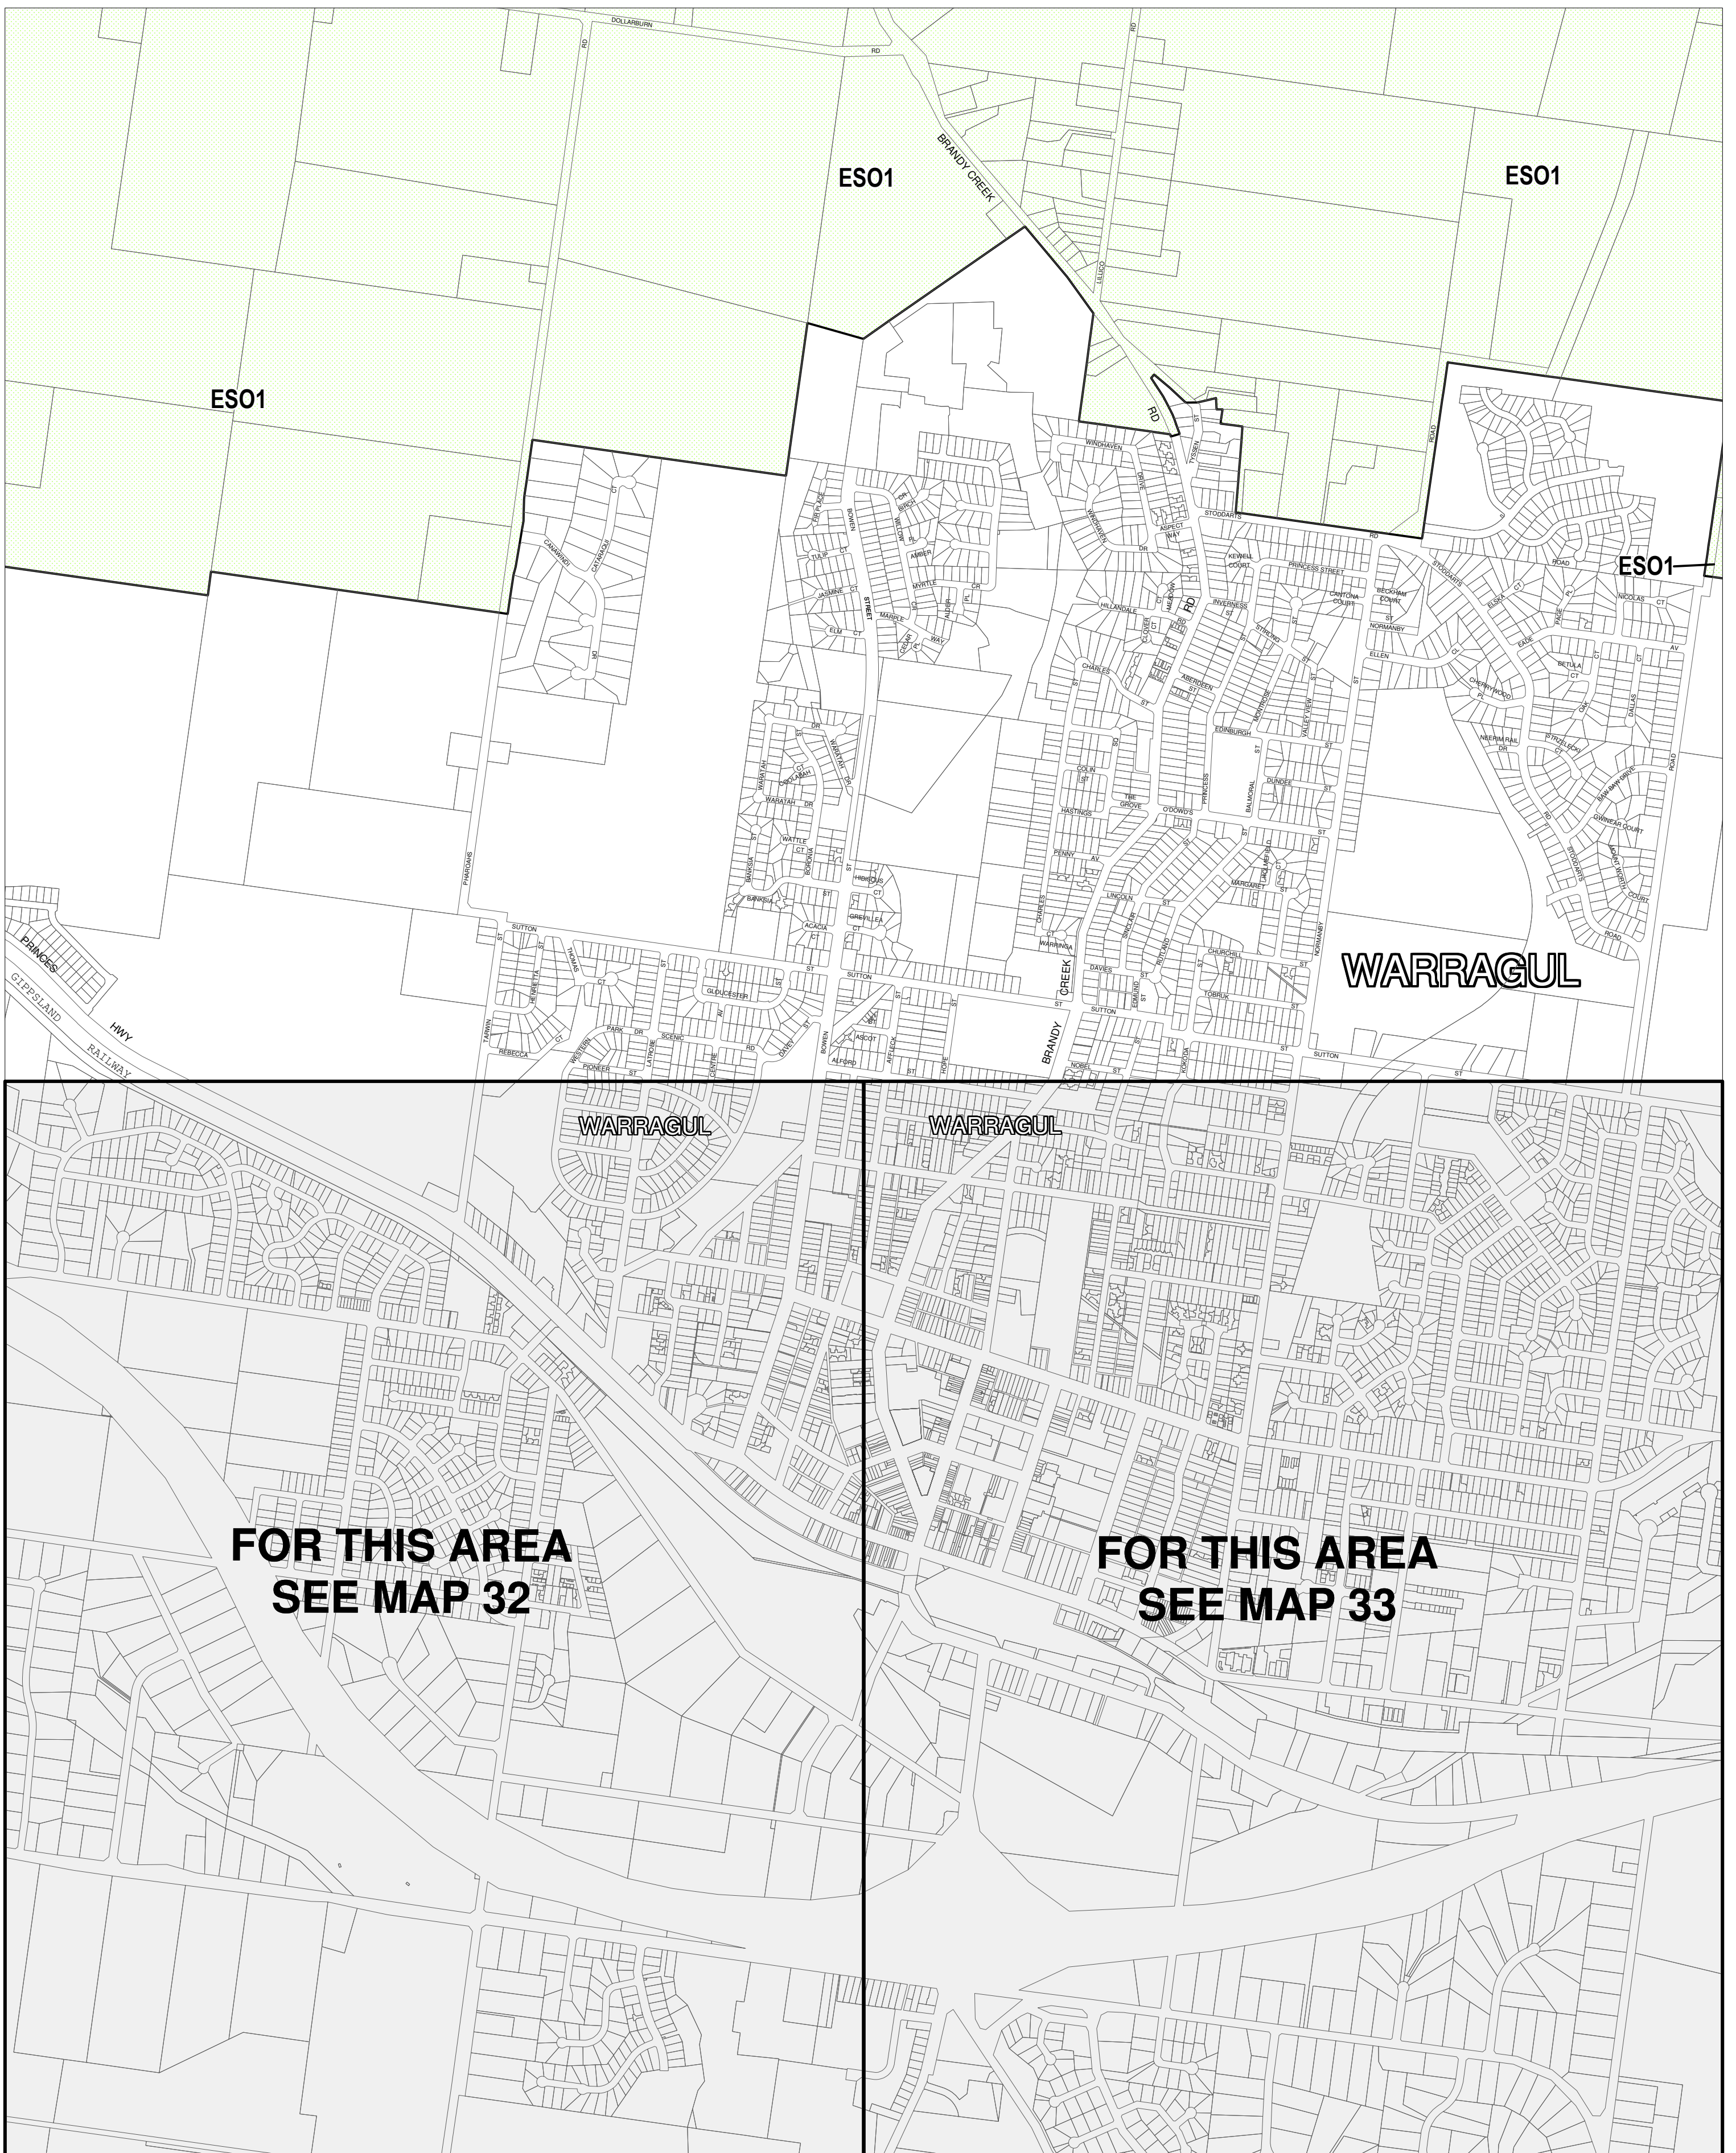

BAW BAW PLANNING SCHEME - LOCAL PROVISION

Overlays

- ES01 Environmental Significance Overlay - Schedule 1

Printed: 9/12/2013

AMENDMENT C93