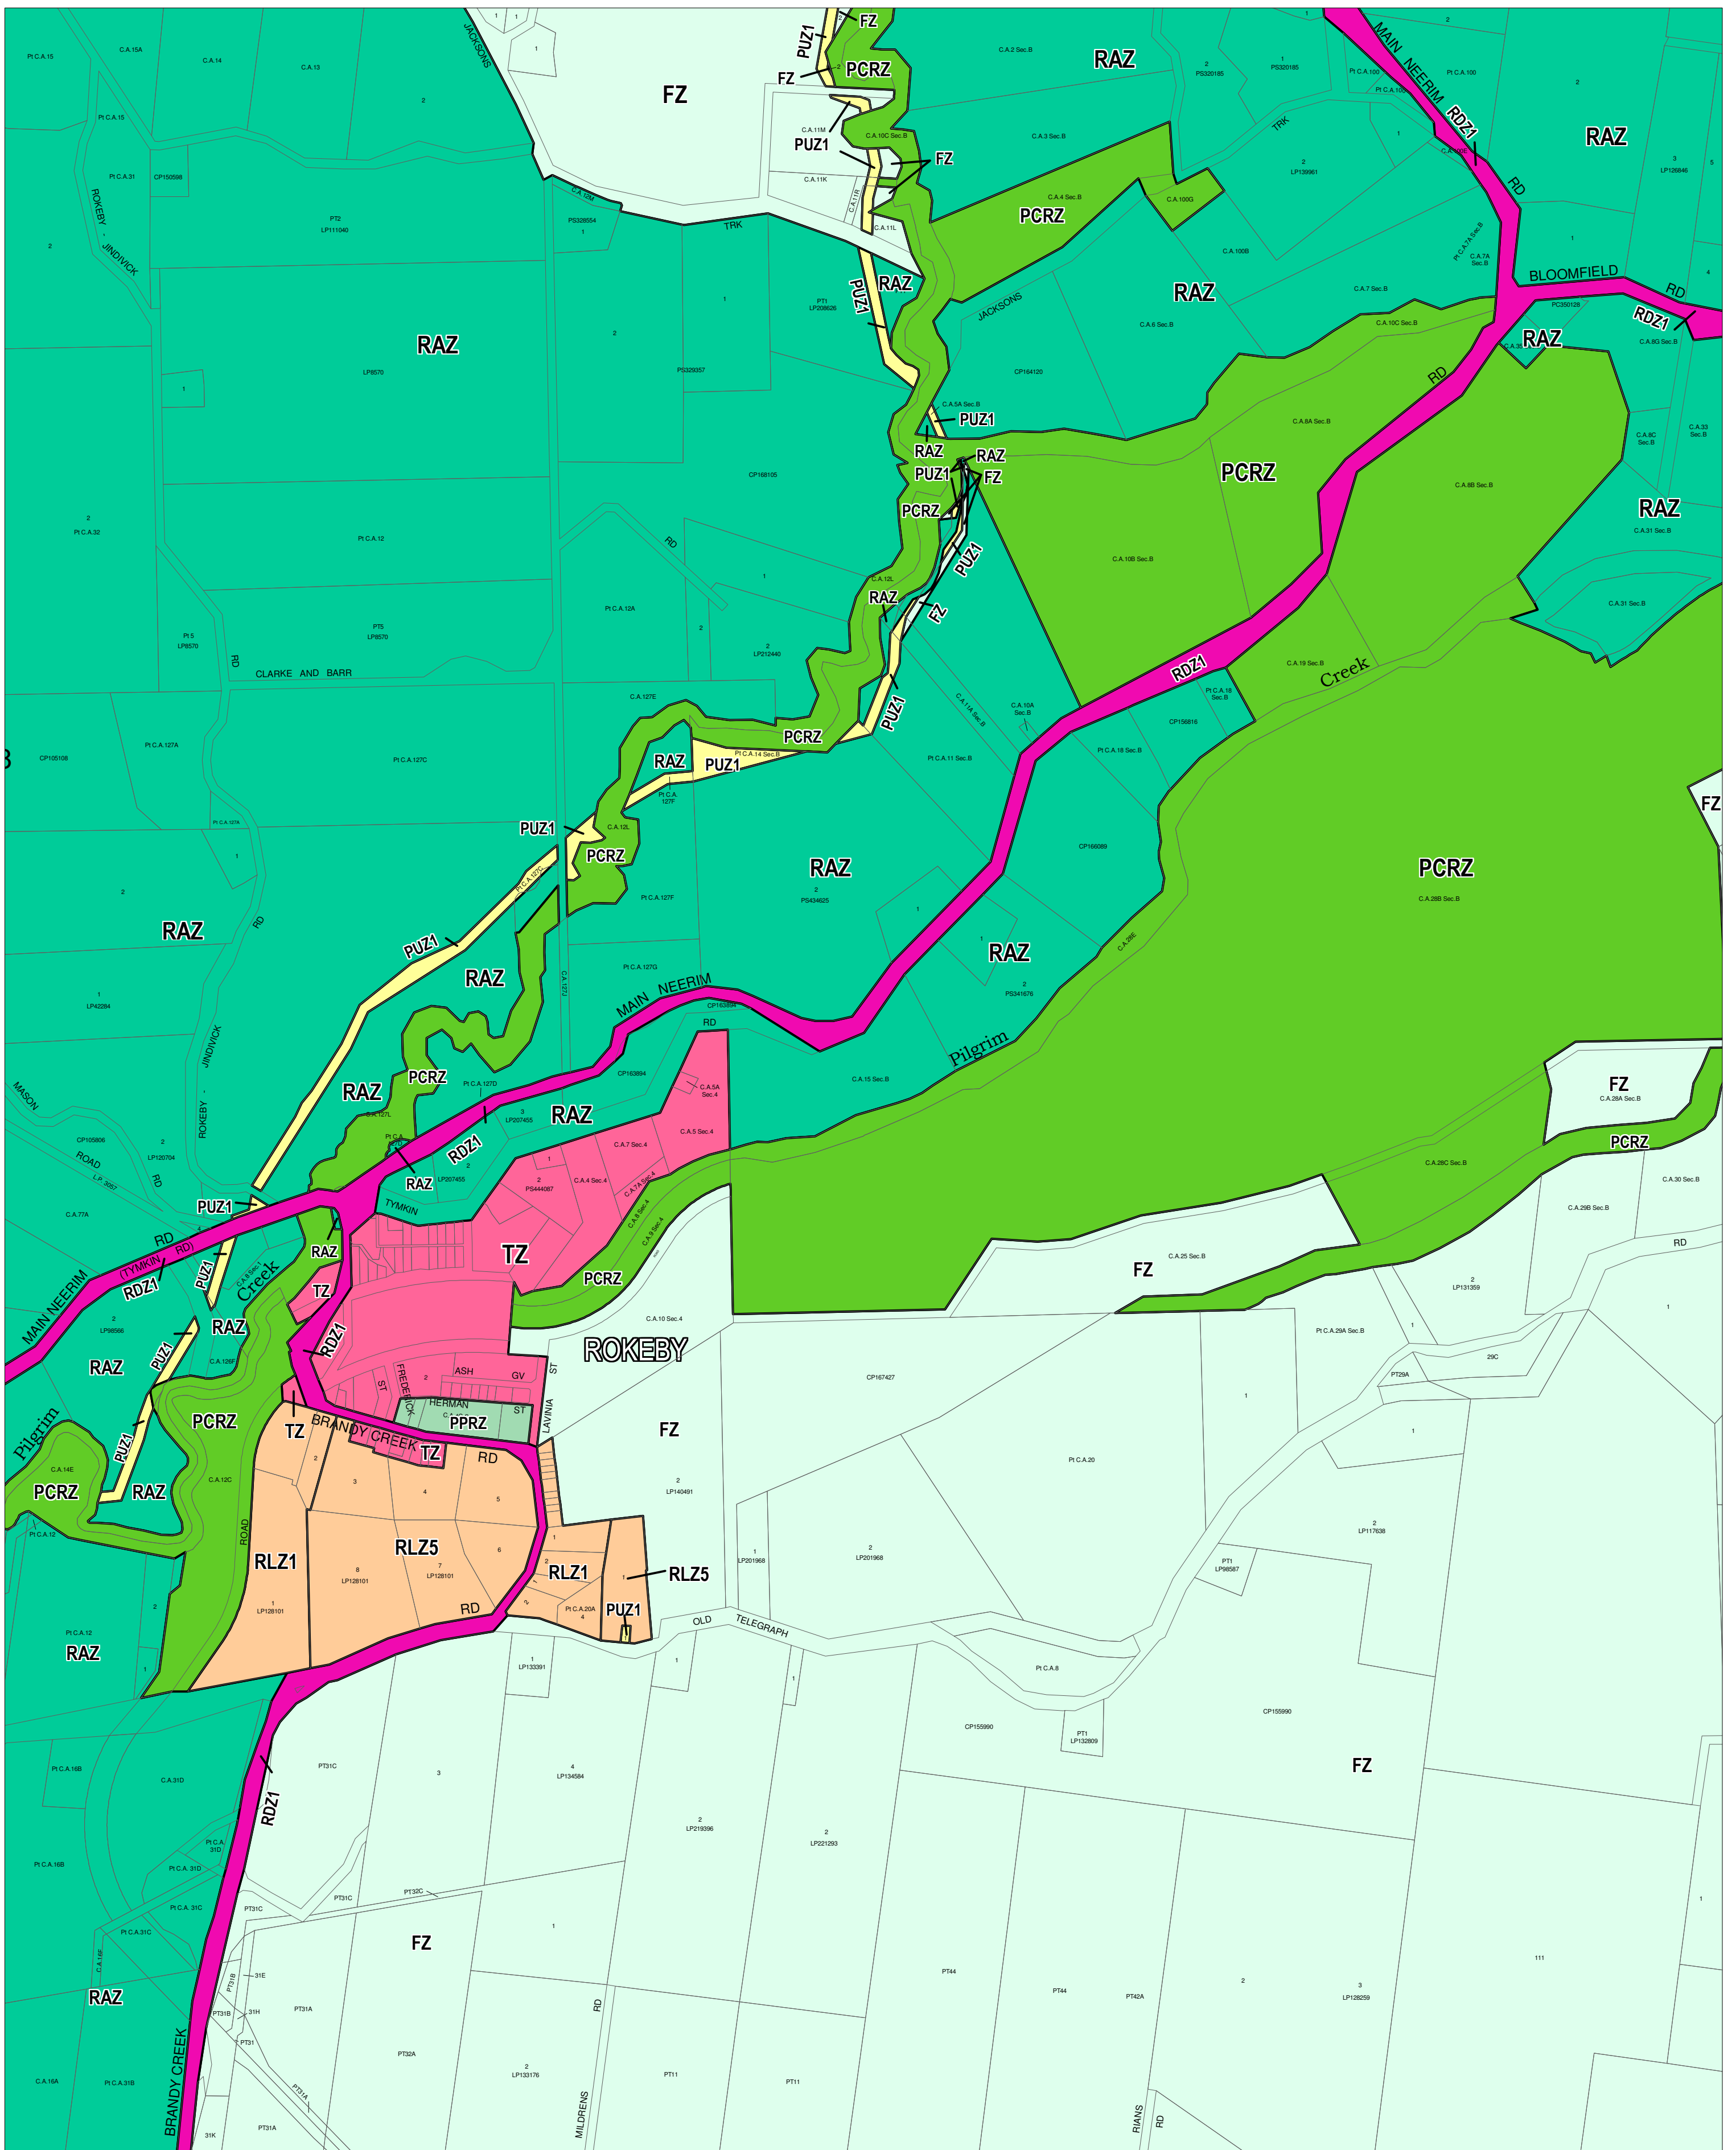

BAW BAW PLANNING SCHEME - LOCAL PROVISION