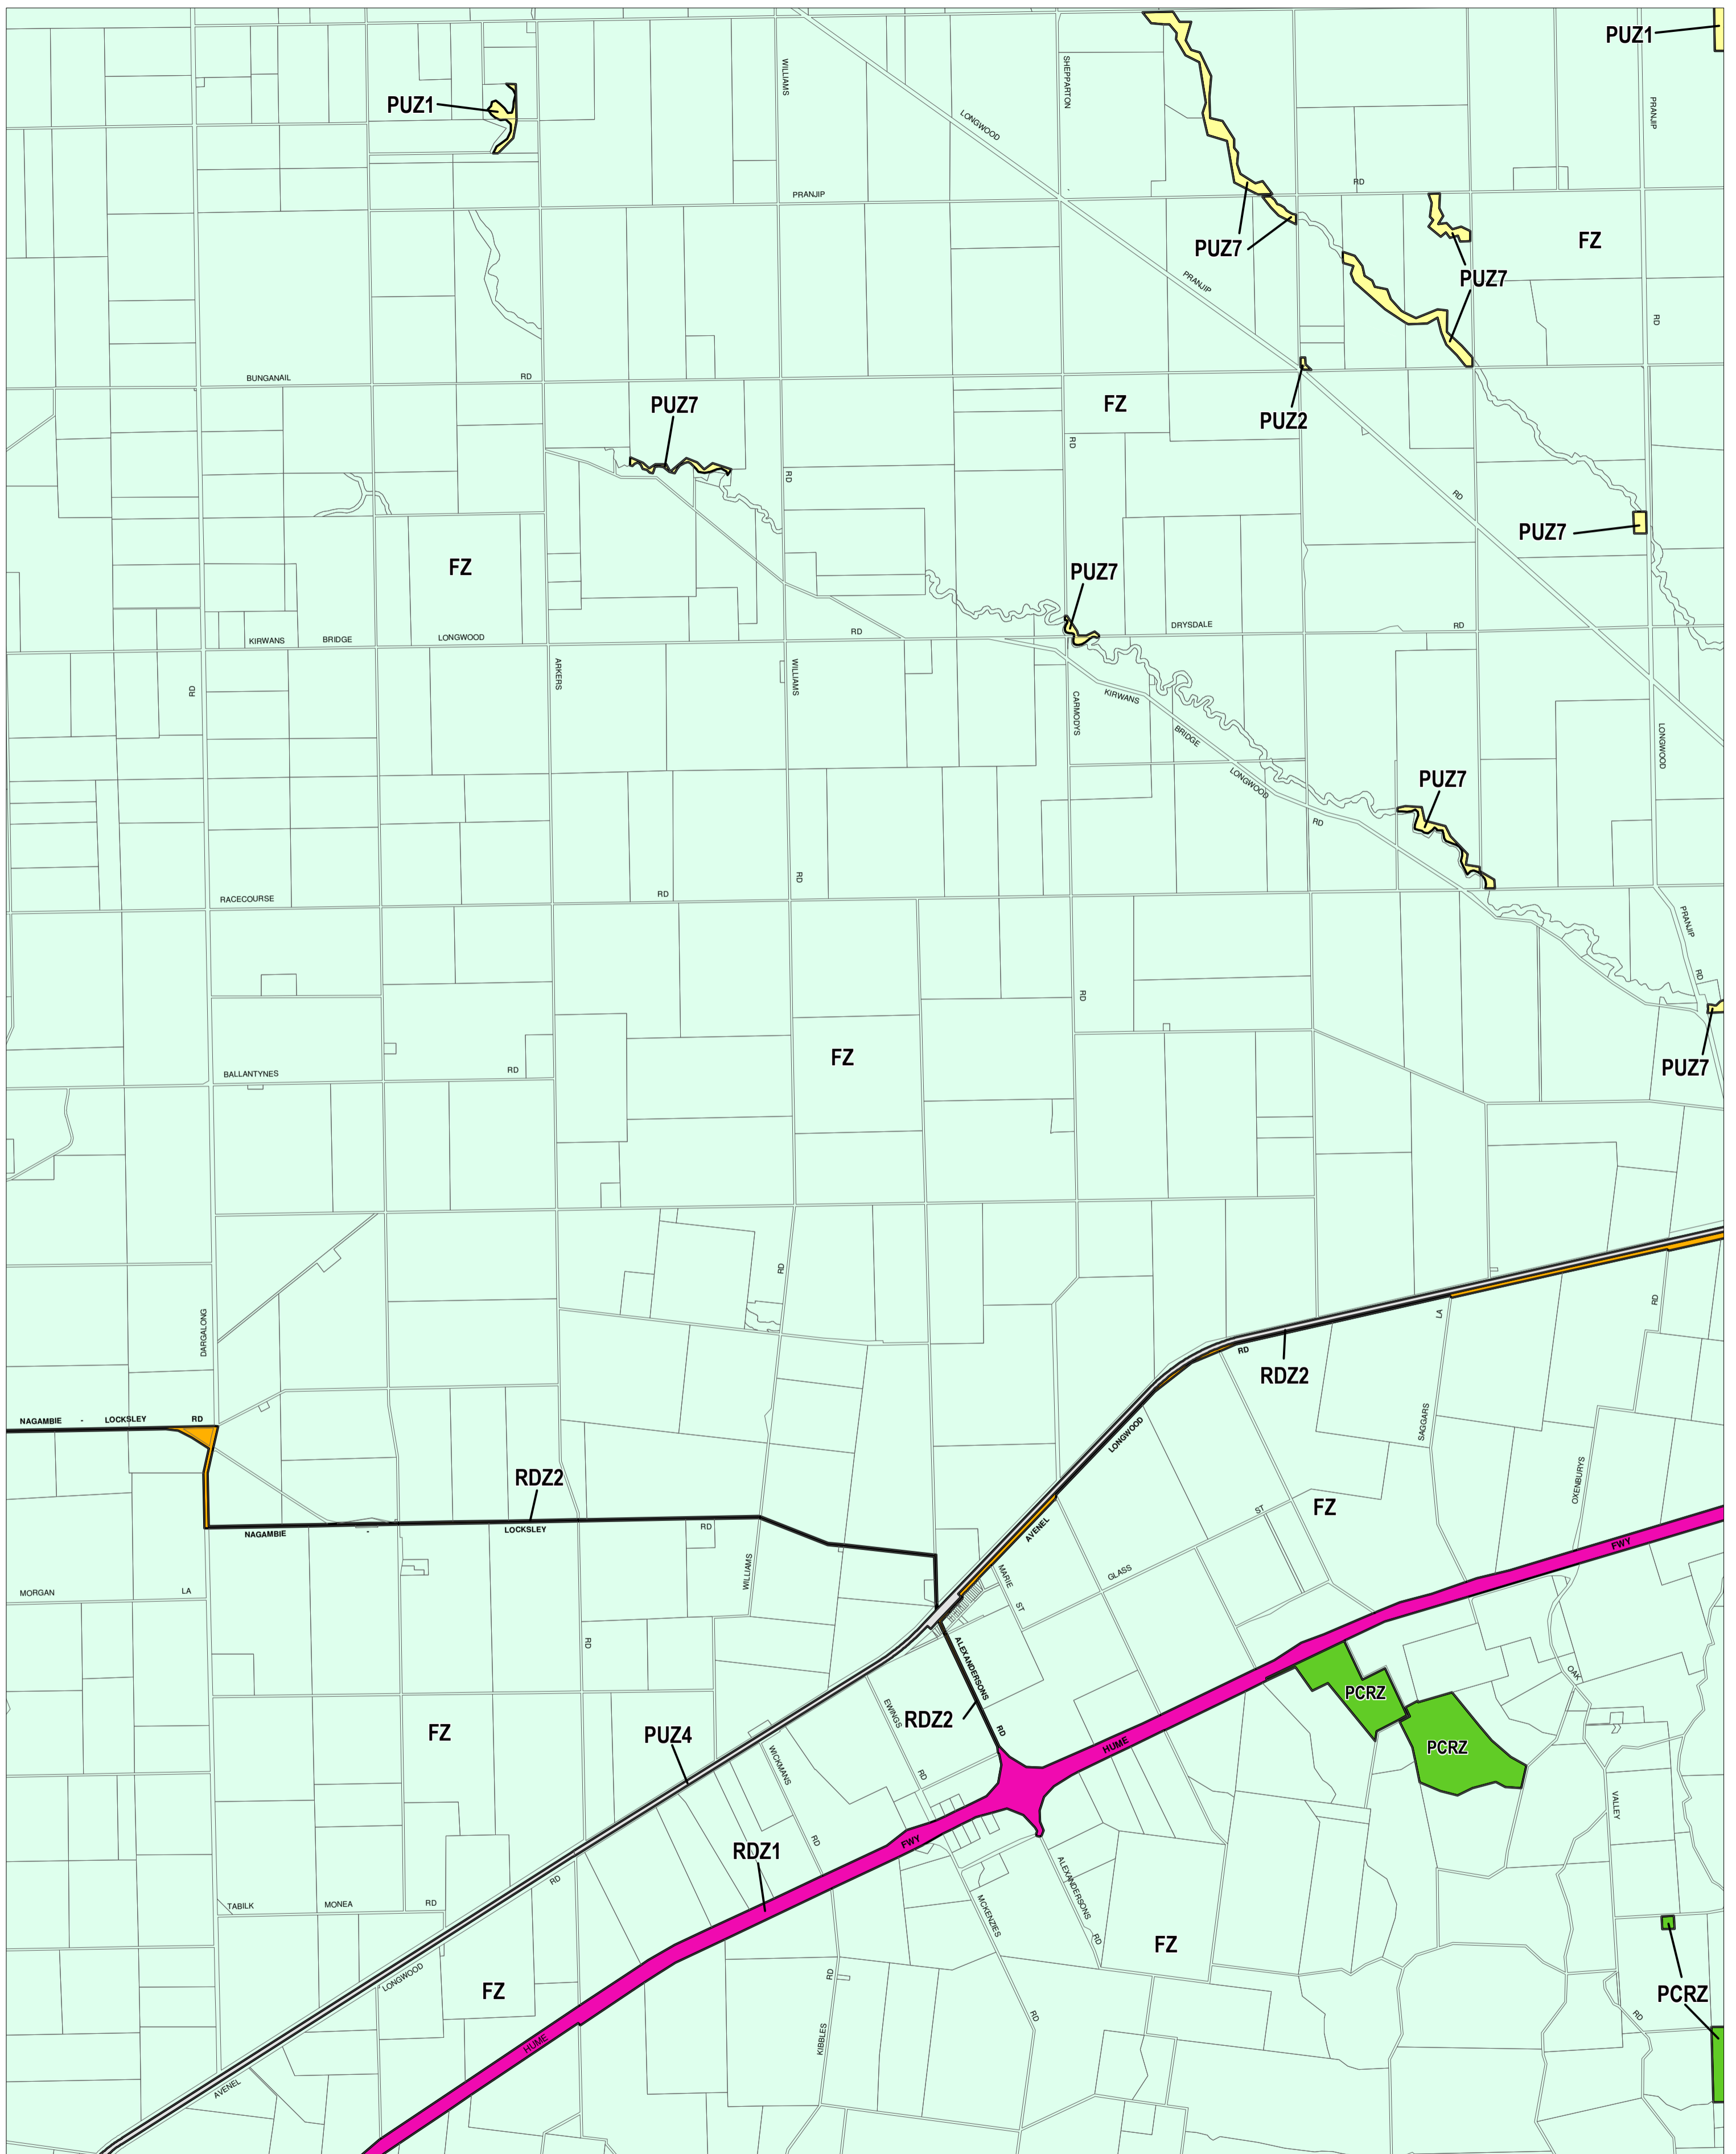

STRATHBOGIE PLANNING SCHEME - LOCAL PROVISION

Public Land	
	Public Conservation And Resource Zone
	Public Use Zone - Education
	Public Use Zone - Other Public Use
	Public Use Zone - Service And Utility
	Public Use Zone - Transport
	Road Zone - Category 1
	Road Zone - Category 2
Rural	
	Farming Zone

AUSTRALIAN MAP GRID ZONE 55

Printed: 28/9/2012

AMENDMENT C58