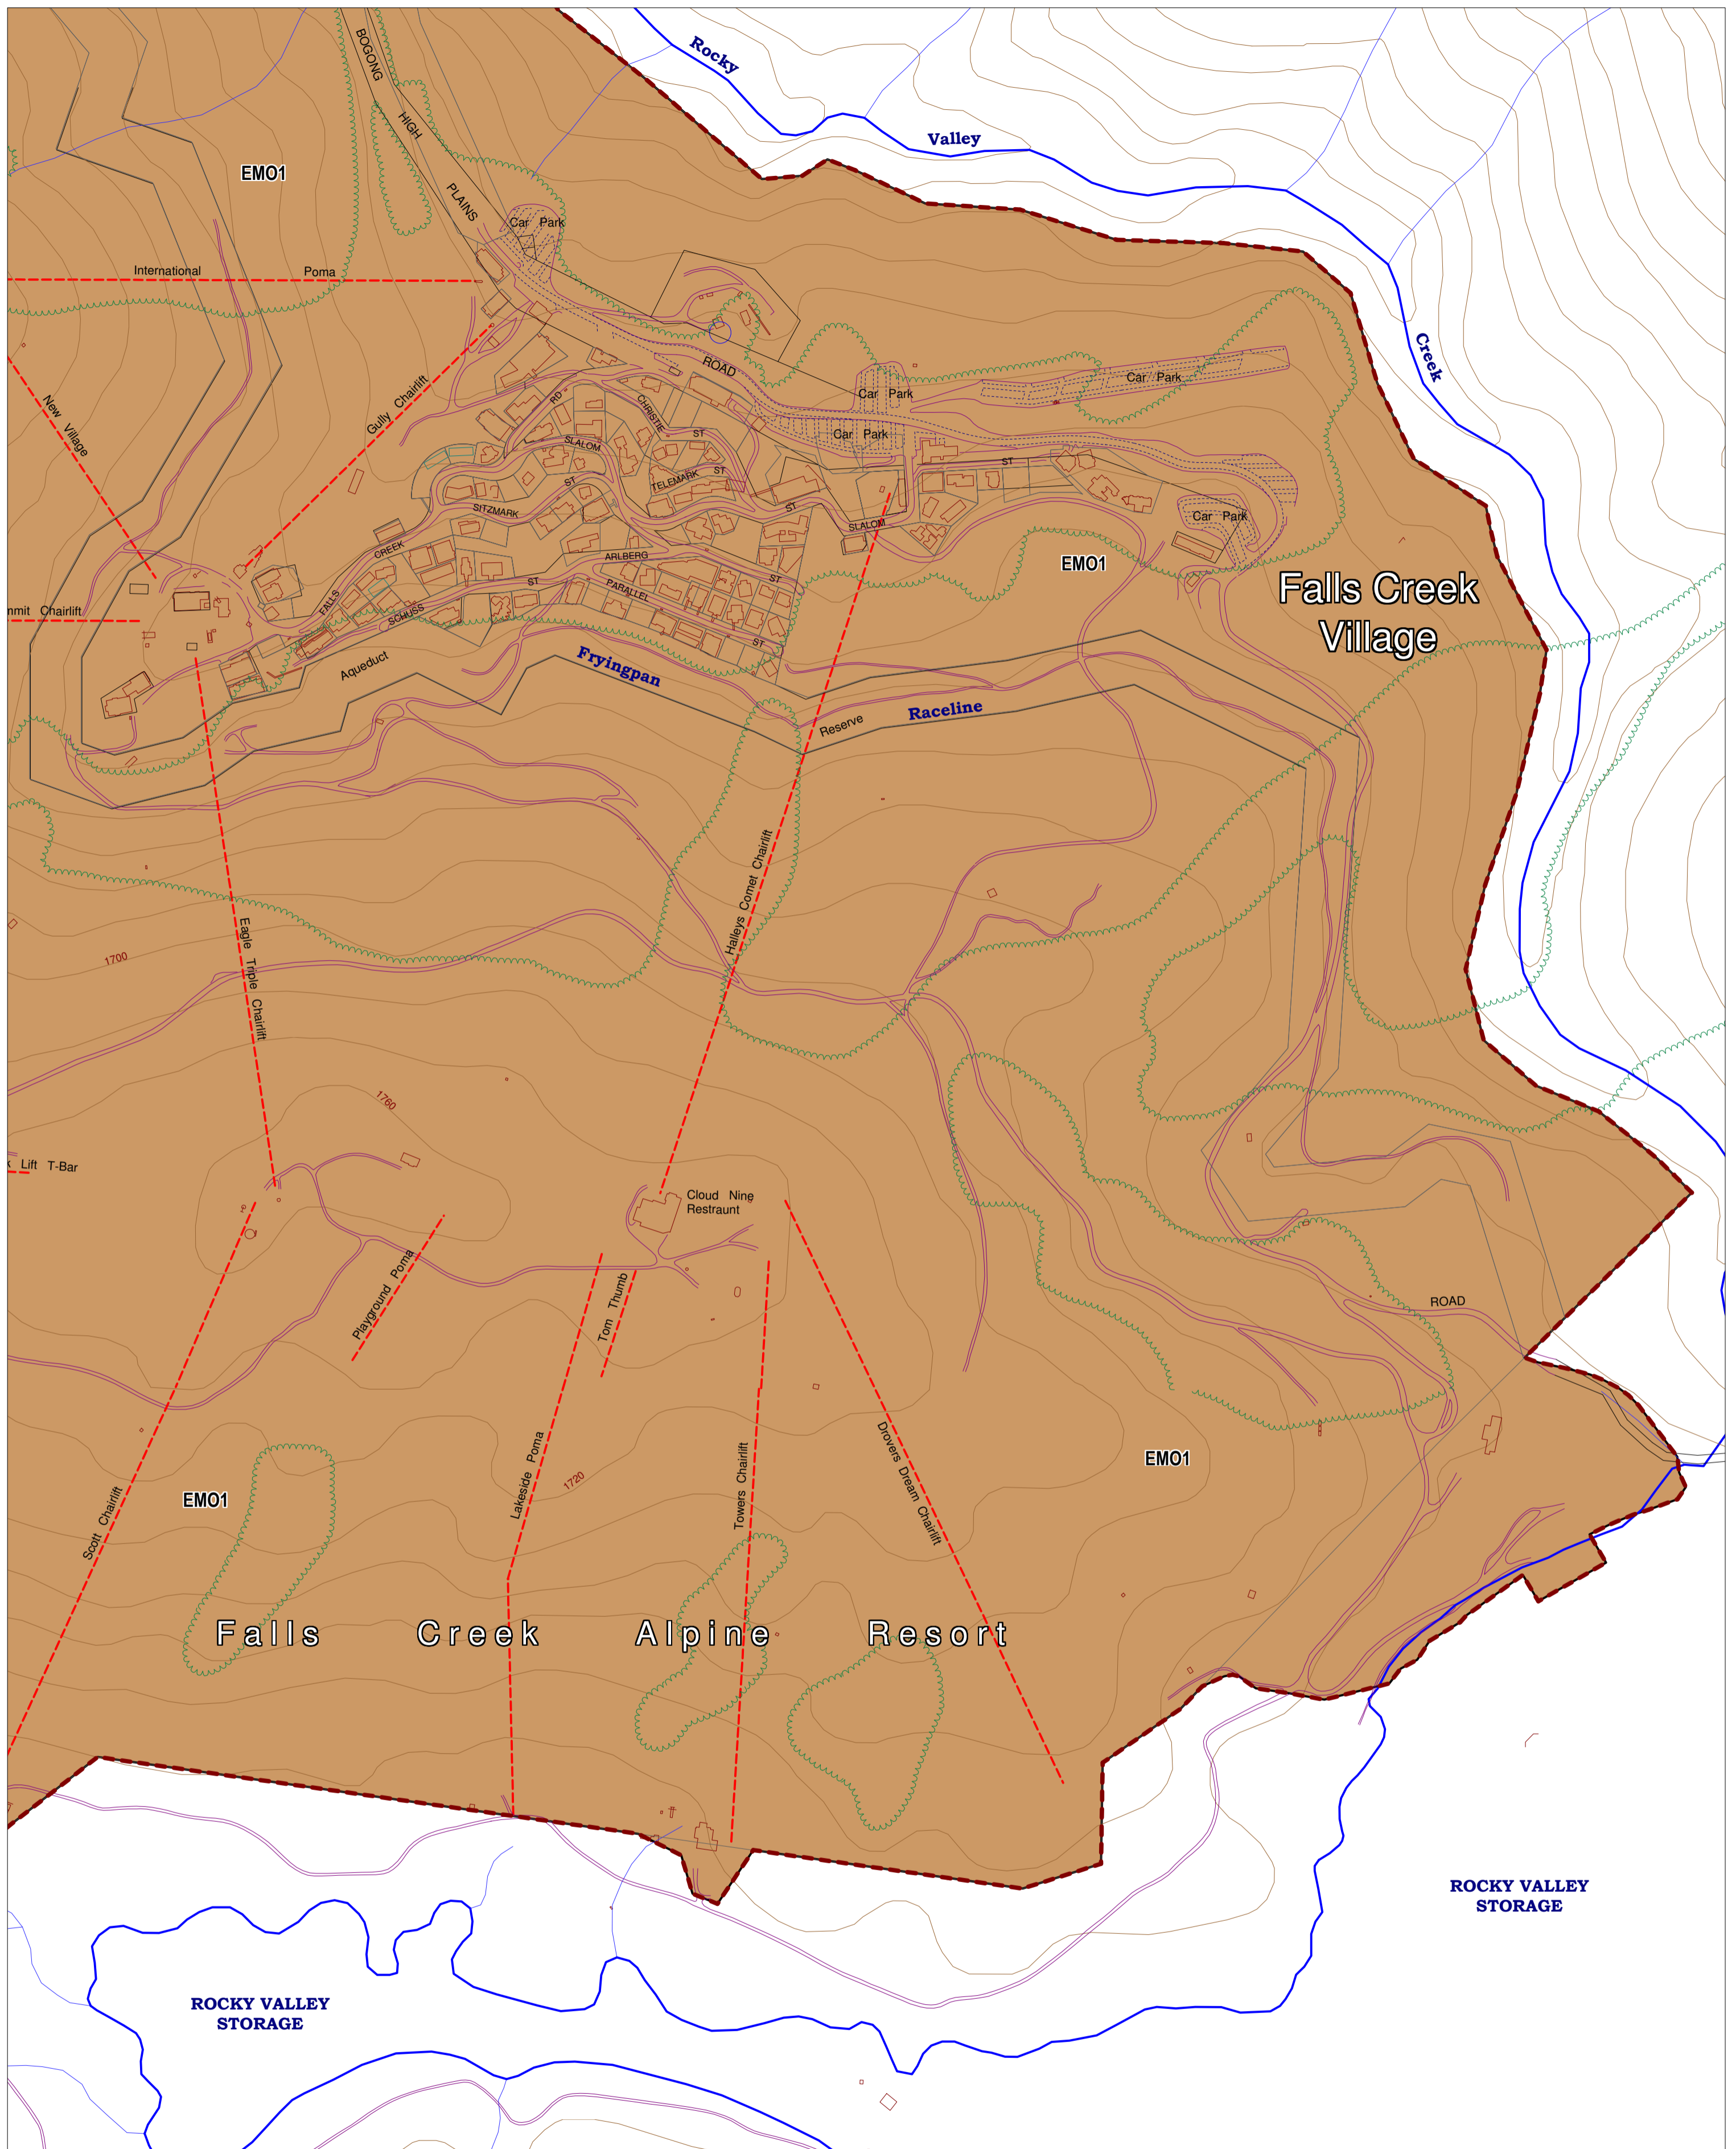

ALPINE RESORTS PLANNING SCHEME - LOCAL PROVISION

Overlays

EMO1 Erosion Management Overlay - Schedule 1

100 0 100 200 300 400 500 m

AUSTRALIAN MAP GRID ZONE 55

State Government Victoria

INDEX TO ADJOINING METRIC SERIES MAP

Printed: 12/8/2013