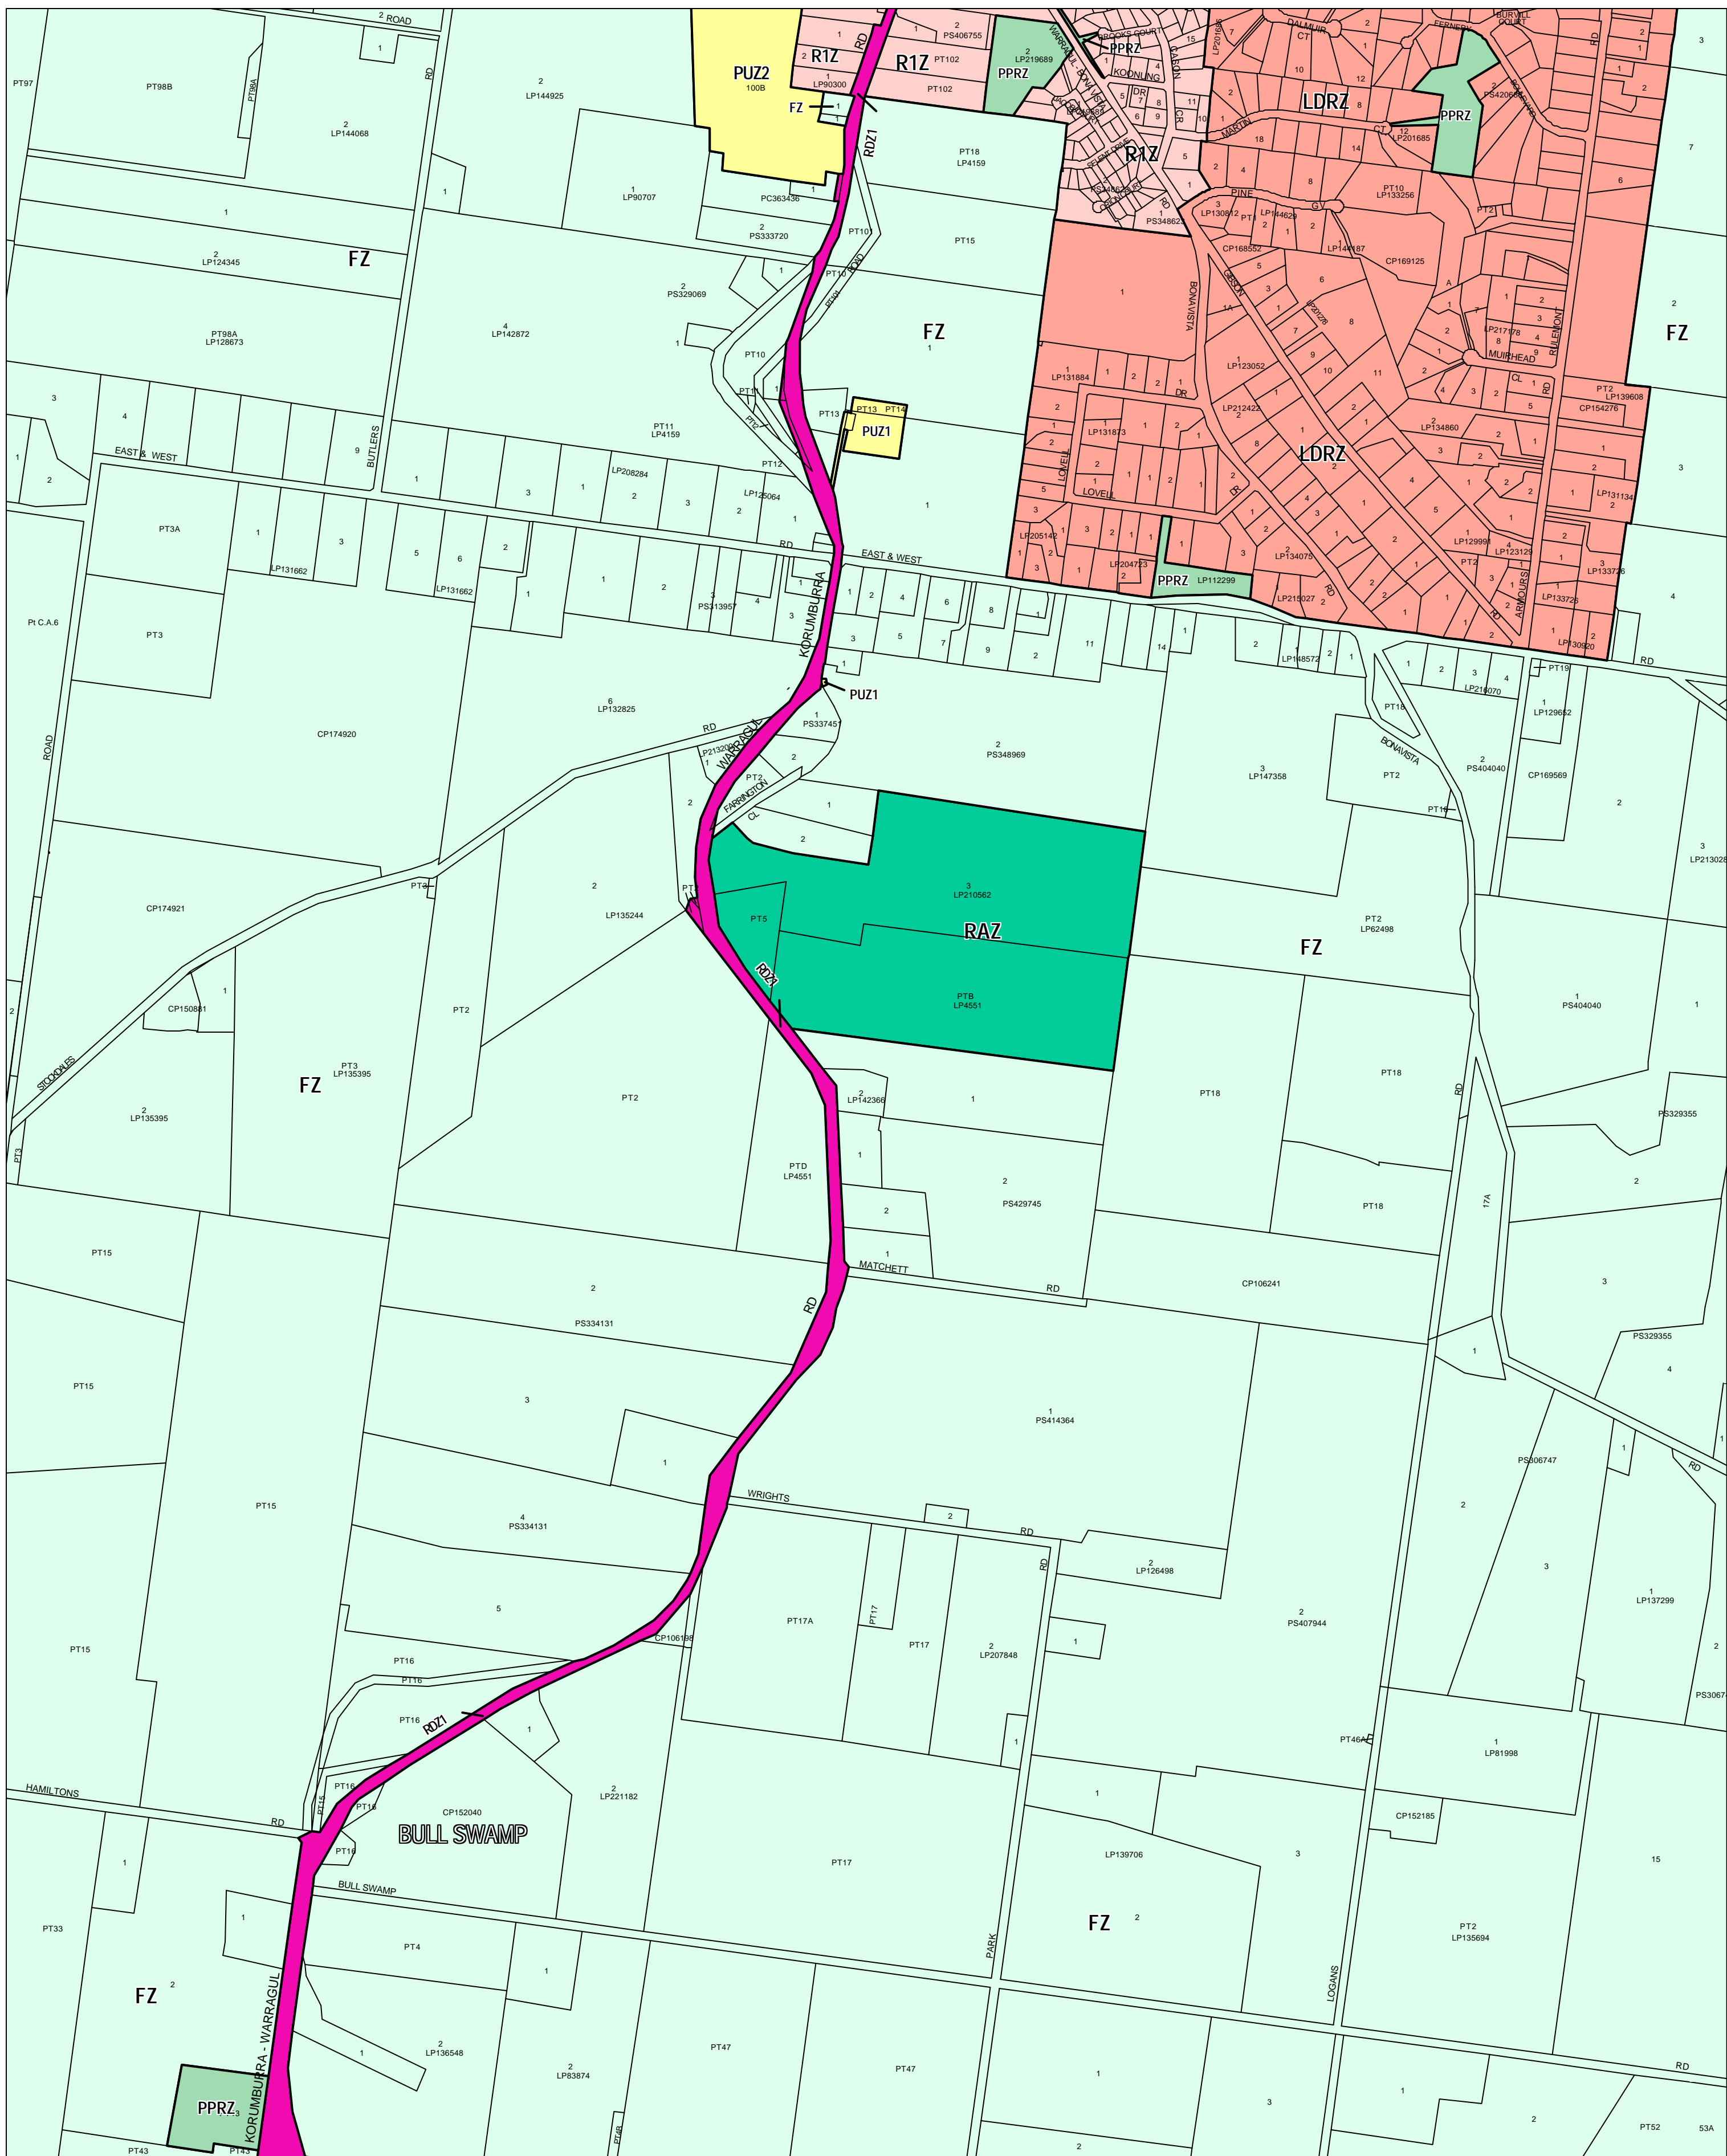

BAW BAW PLANNING SCHEME - LOCAL PROVISION

Public Land	Rural Activity Zone
PPRZ Public Park And Recreation Zone	RAZ Rural Activity Zone
PUZ2 Public Use Zone - Education	
PUZ1 Public Use Zone - Service And Utility	
RZ1 Road Zone - Category 1	
Residential	
LDRZ Low Density Residential Zone	
R1Z Residential 1 Zone	
Rural	
FZ Farming Zone	

200 400 600 800 1000 m

AUSTRALIAN MAP GRID ZONE 55

INDEX TO ADJOINING METRIC SERIES MAP

Printed: 20/10/2009

Amendment C68