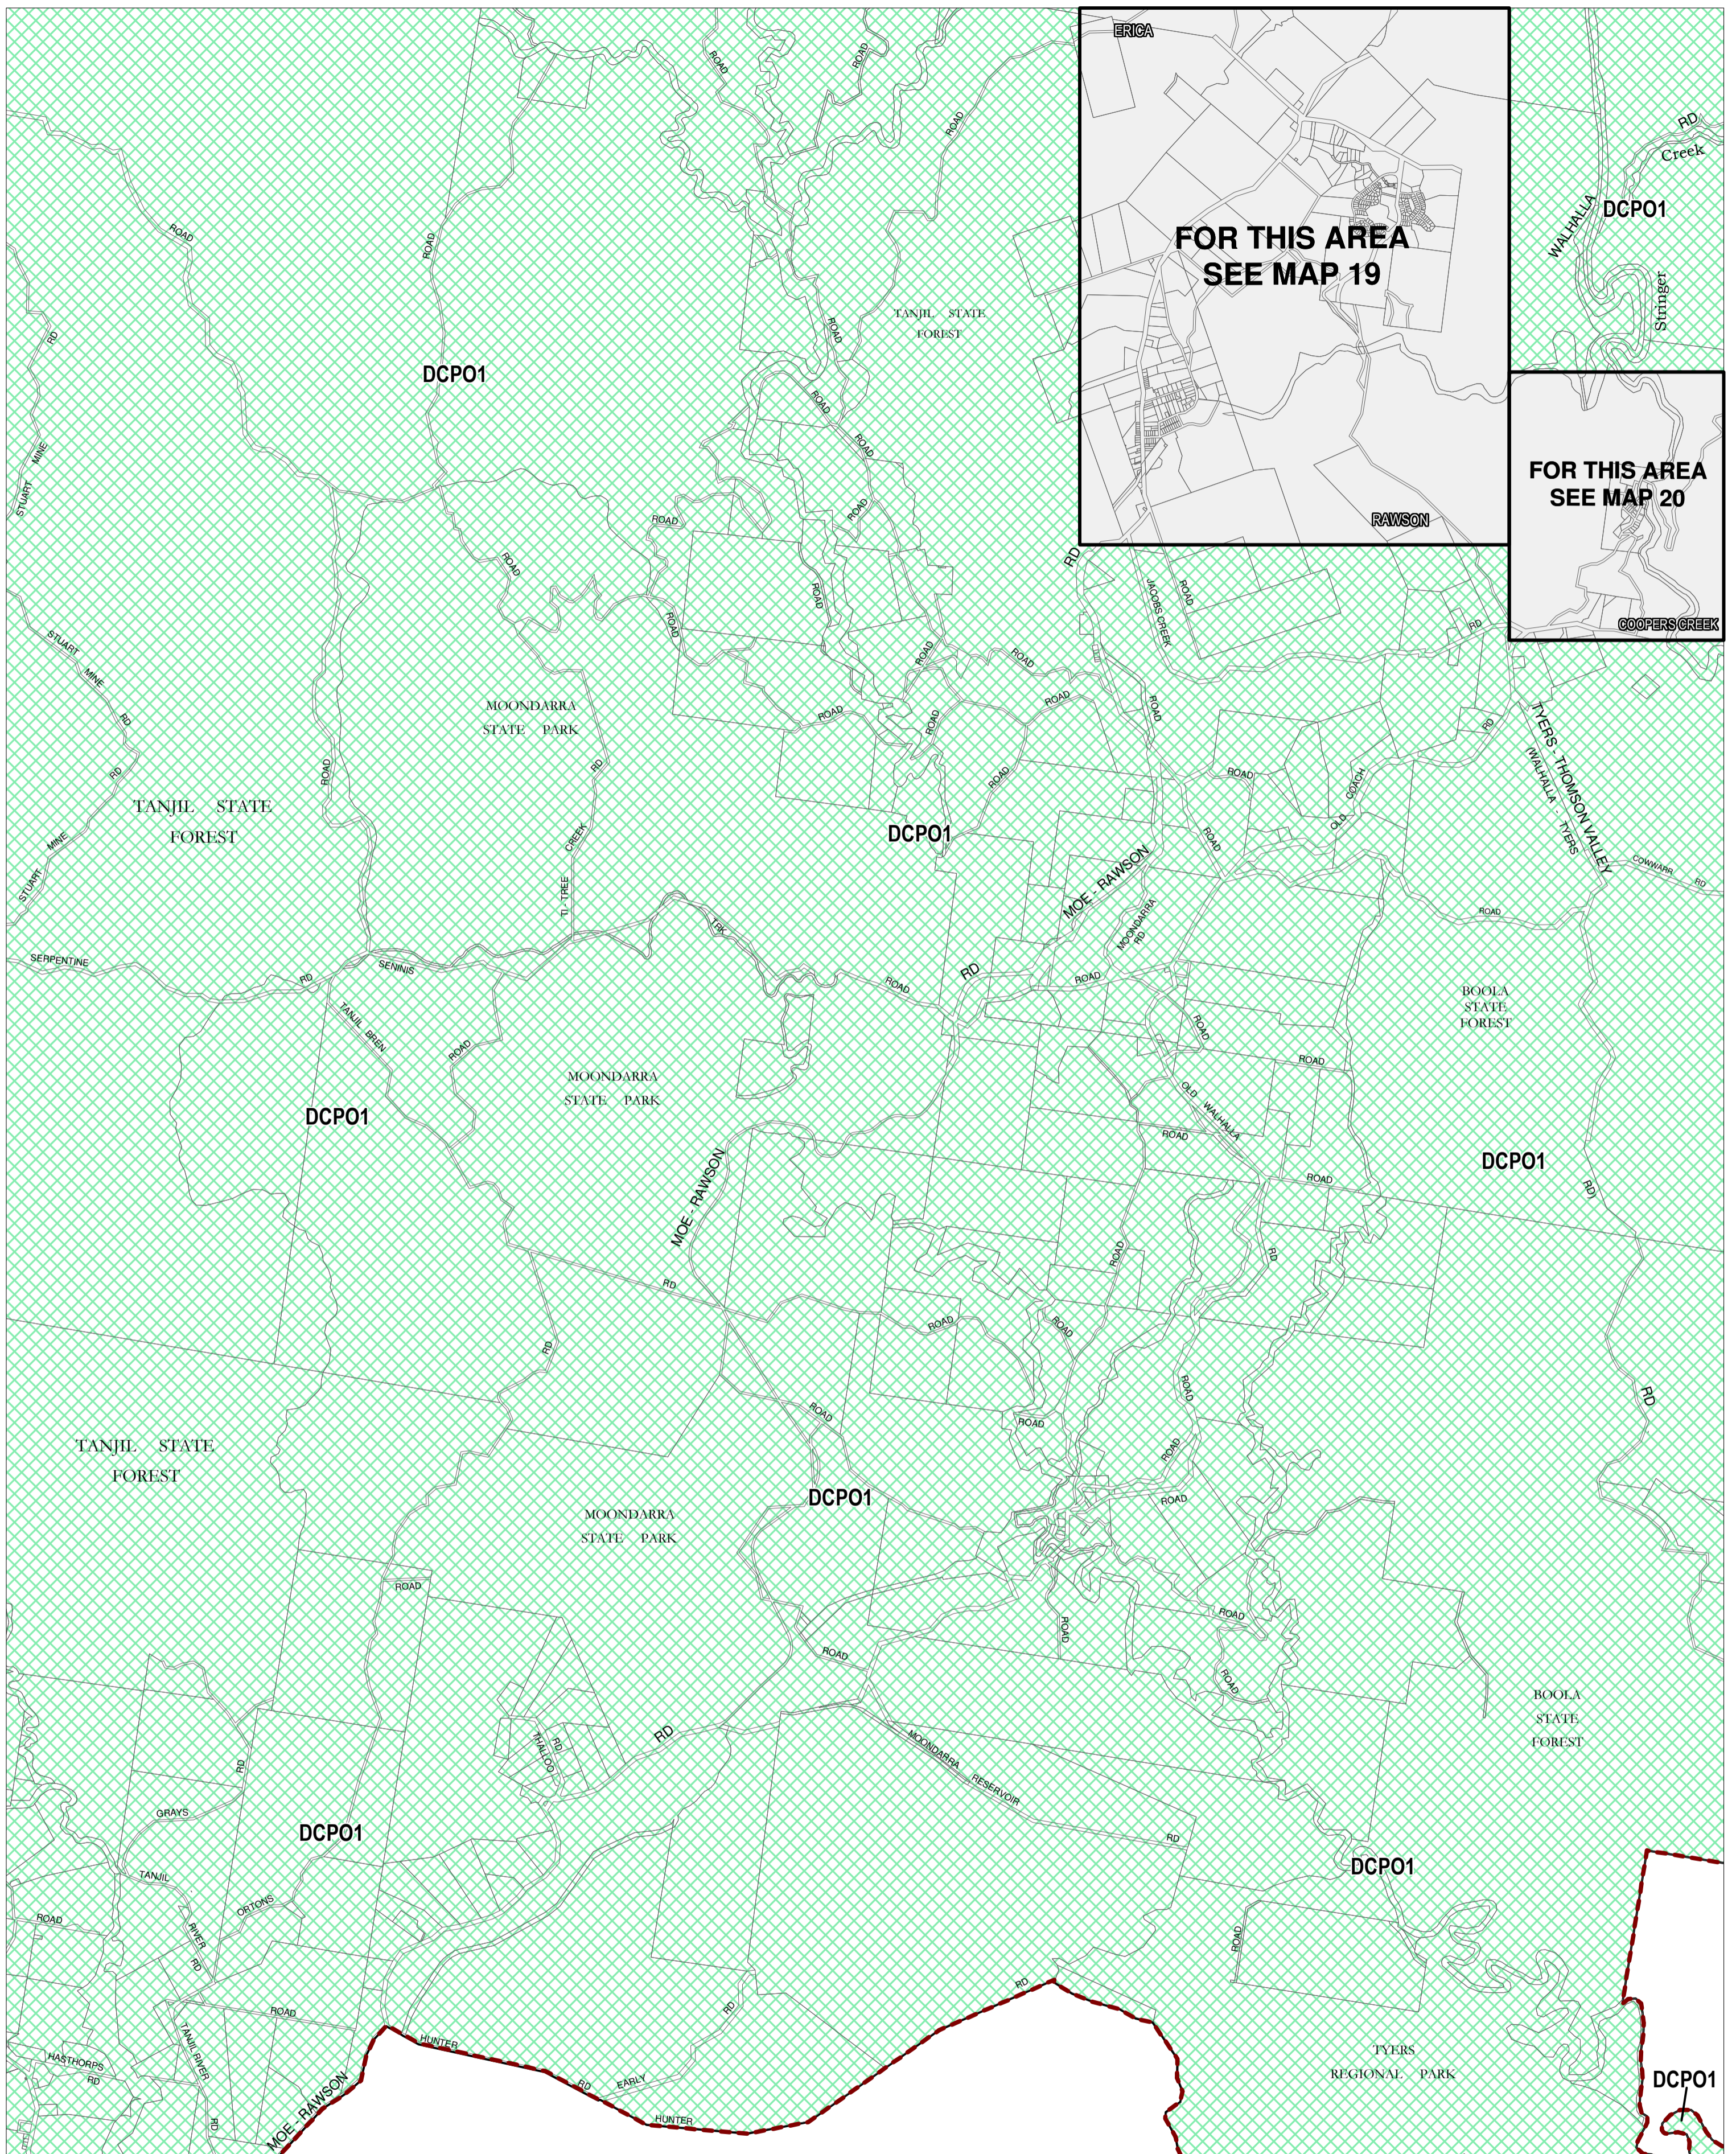

BAW BAW PLANNING SCHEME - LOCAL PROVISION

Overlays

- DCPO1 Development Contributions Plan Overlay - Schedule 1

Printed: 17/7/2015

AMENDMENT C112