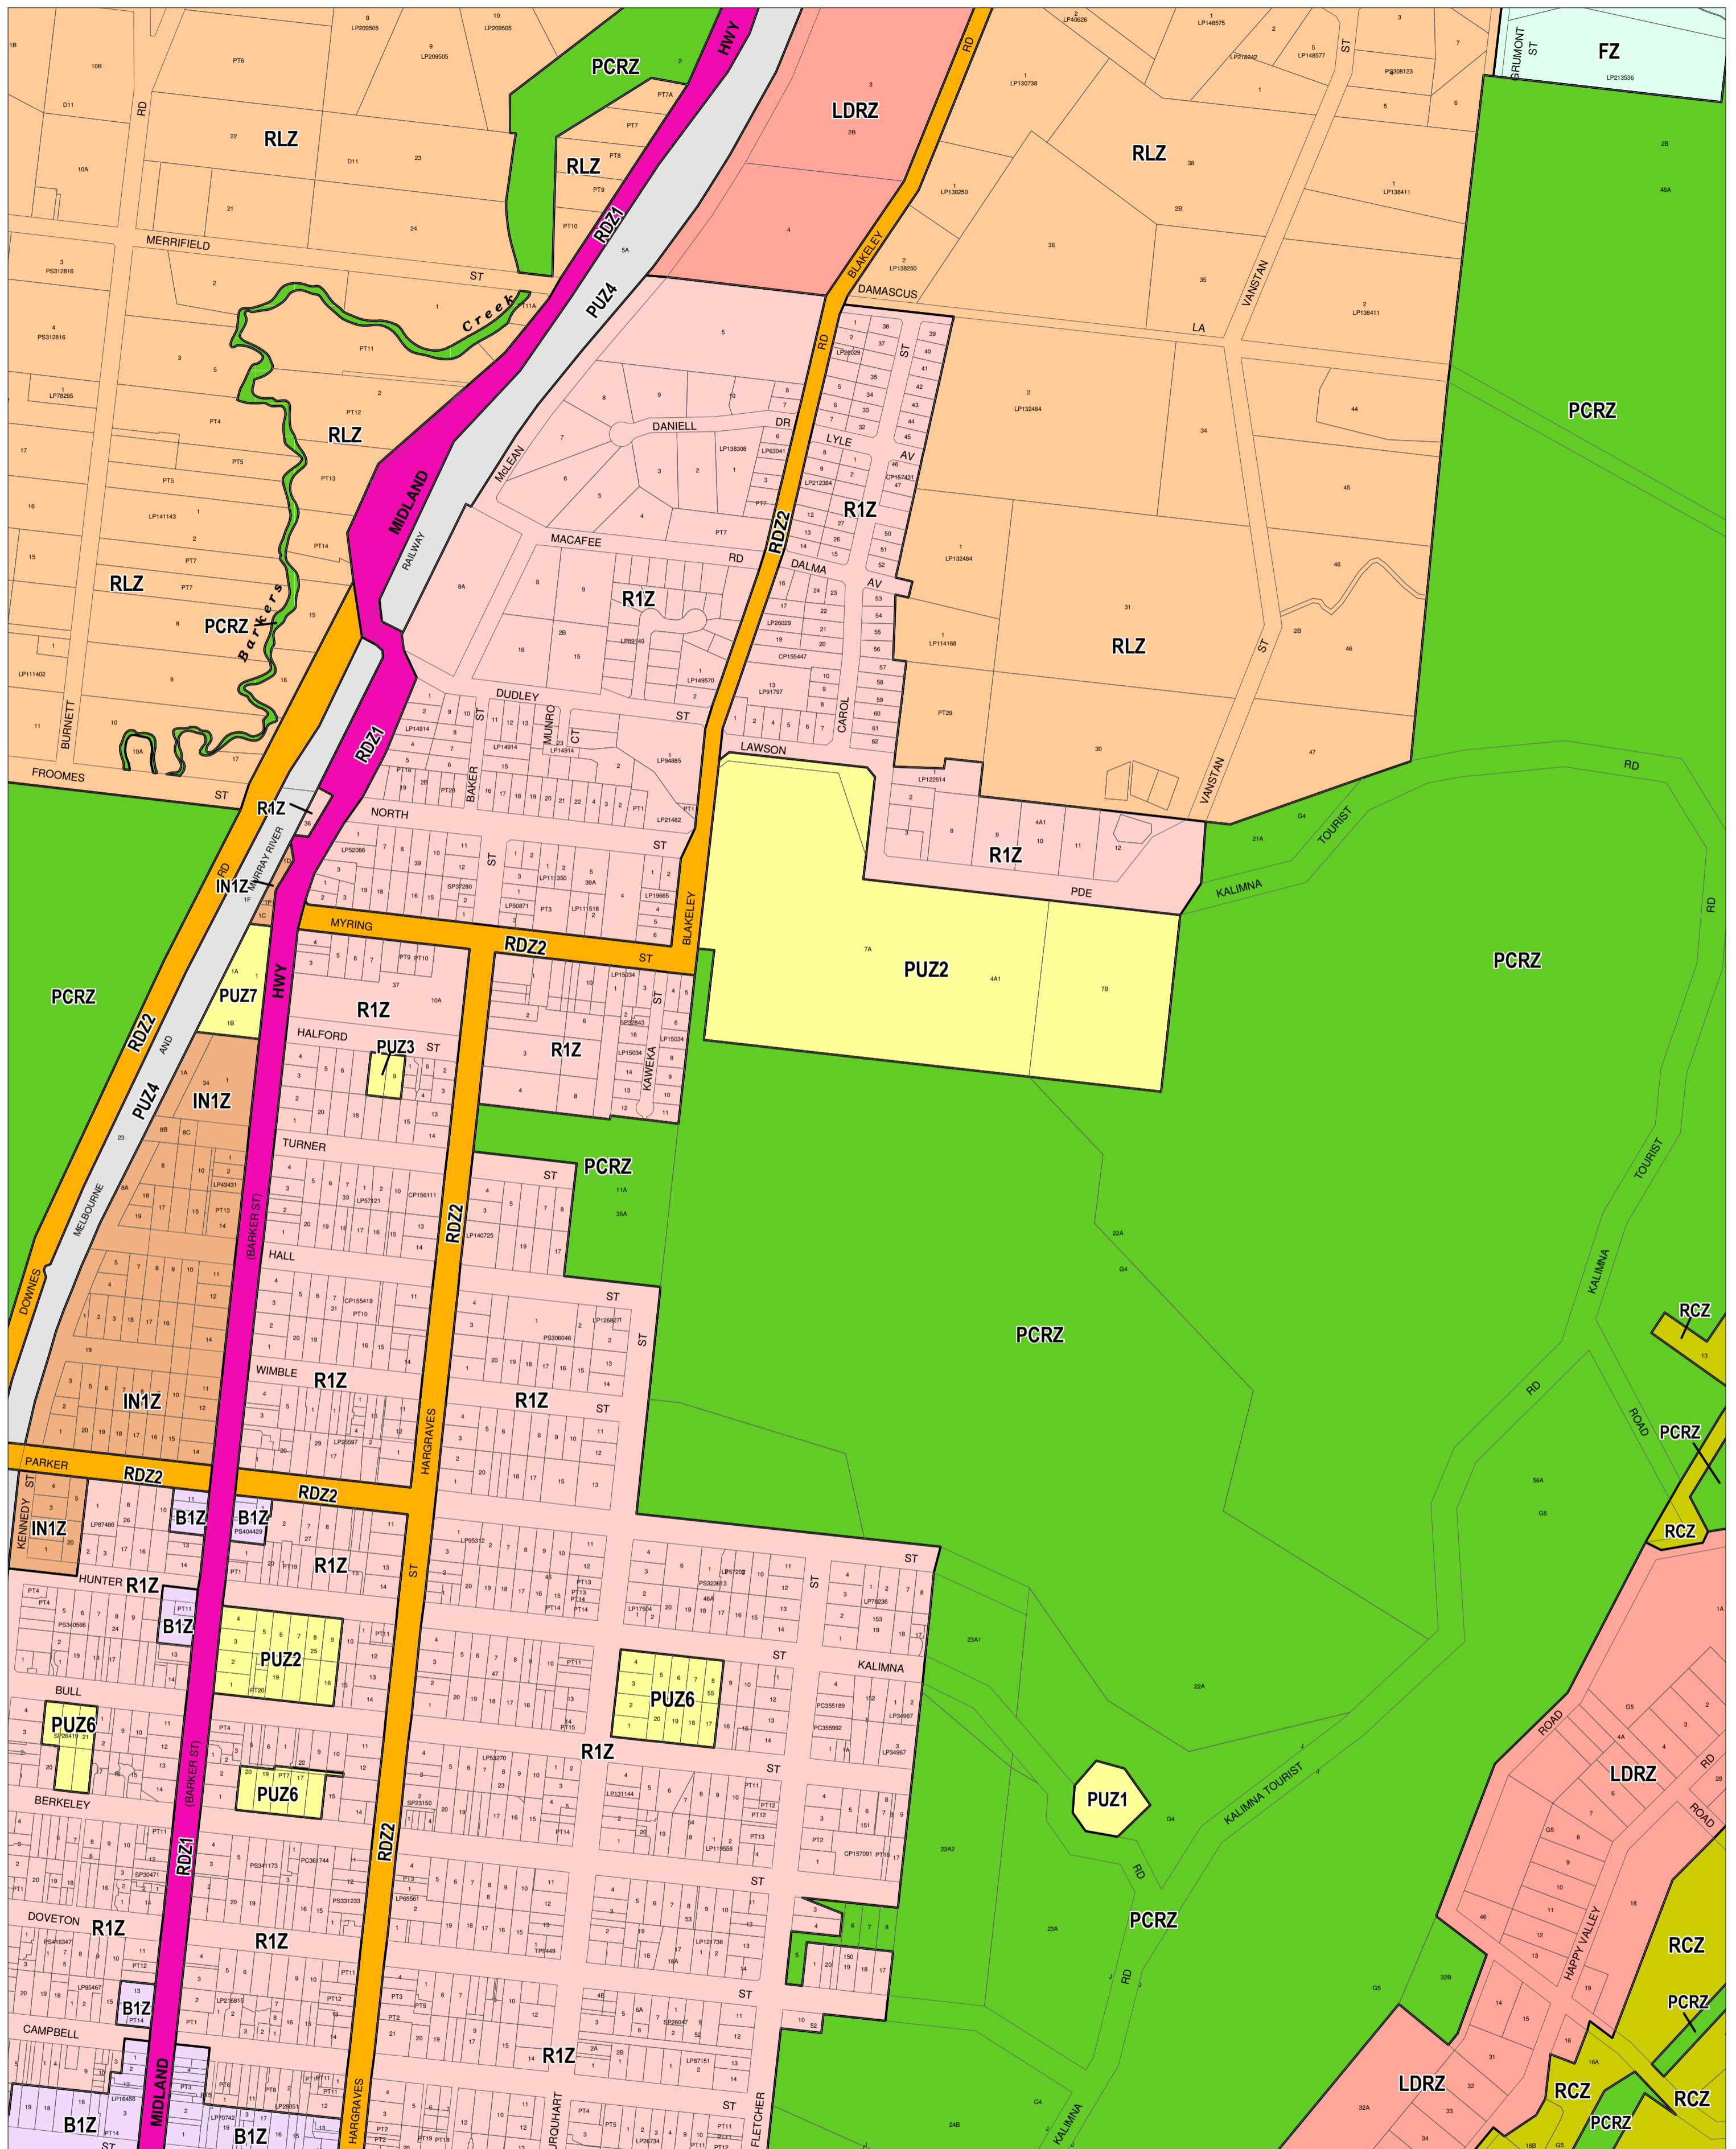

MOUNT ALEXANDER PLANNING SCHEME - LOCAL PROVISION

Business	Public Use Zone - Other Public Use	Rural Conservation Zone
B1Z Business 1 Zone	PUZ2	RCZ
Industrial	Public Use Zone - Service And Utility	Rural Living Zone
I1Z Industrial 1 Zone	PUZ1	RLZ
Public Land	Public Use Zone - Transport	
PCRZ Public Conservation And Resource Zone	PUZ4	
PUZ2 Public Use Zone - Education	RDZ1 Road Zone - Category 1	Residential
PUZ3 Public Use Zone - Health And Community	RDZ2 Road Zone - Category 2	LDRZ Low Density Residential Zone
PUZ5 Public Use Zone - Local Government		R1Z Residential 1 Zone
		Rural
		FZ Farming Zone