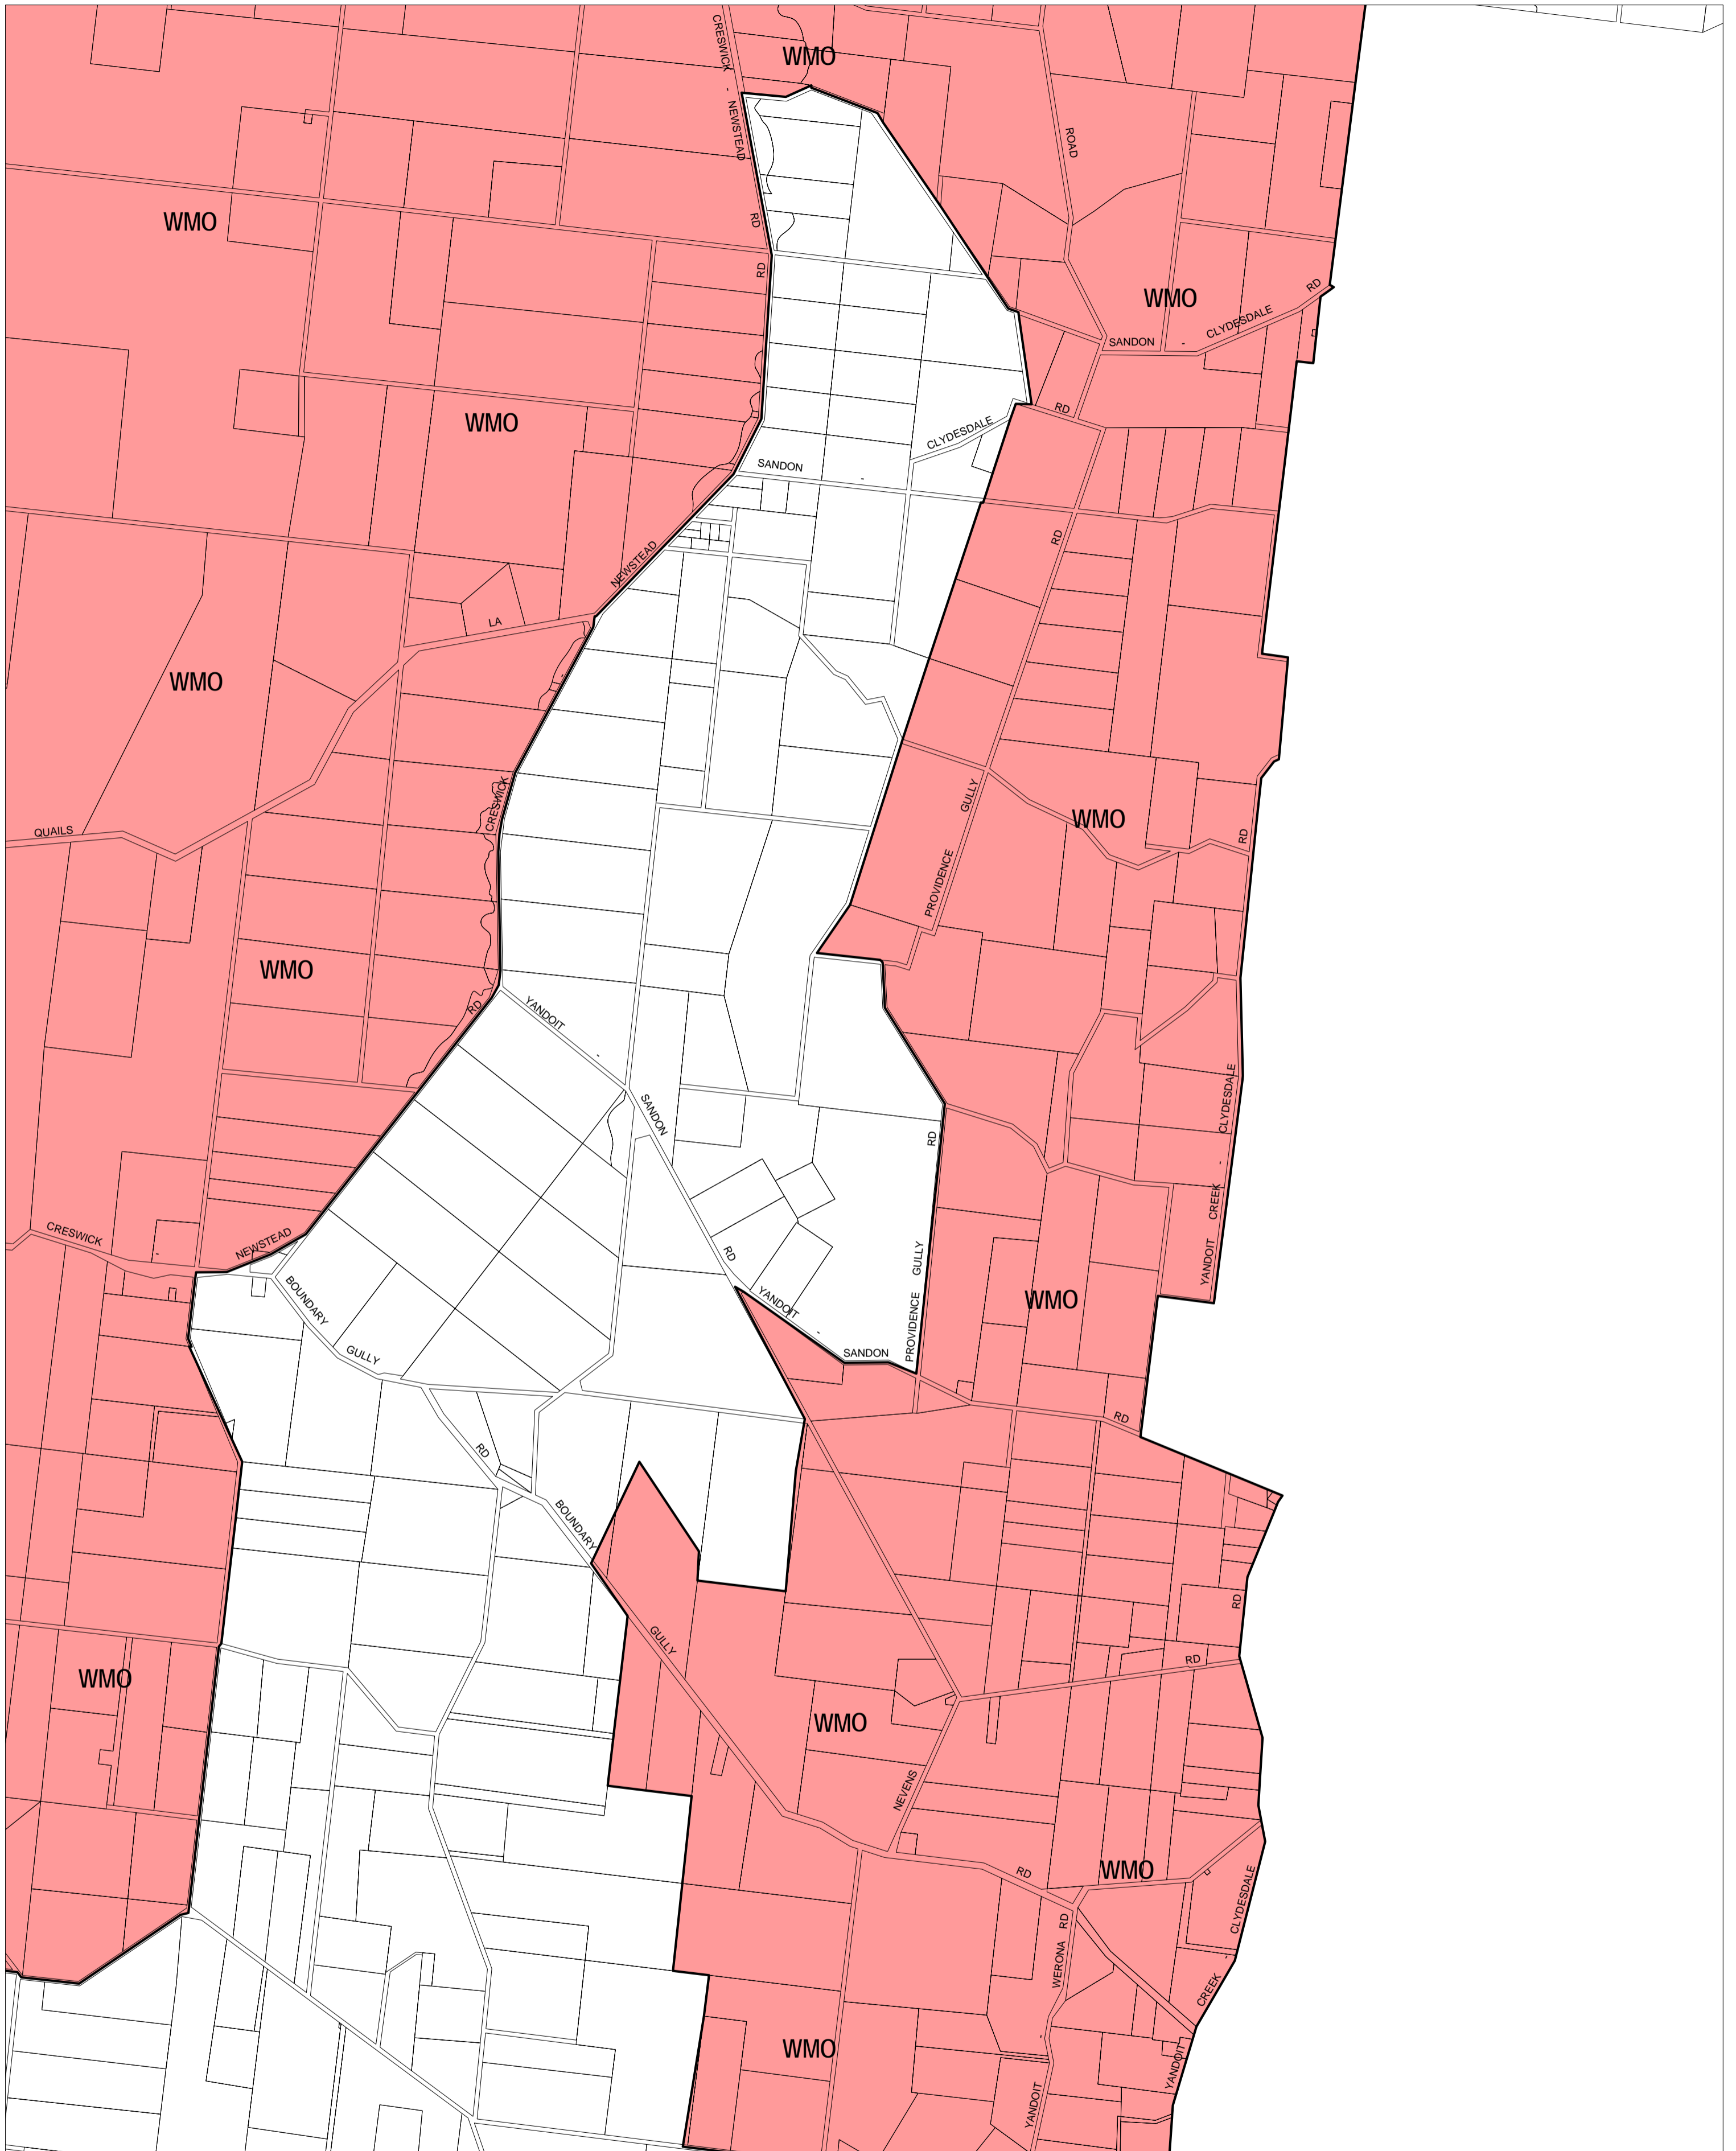

MOUNT ALEXANDER PLANNING SCHEME - LOCAL PROVISION

Overlays

WMO Wildfire Management Overlay

AUSTRALIAN MAP GRID ZONE 55

Printed: 2/12/2009

AMENDMENT C34