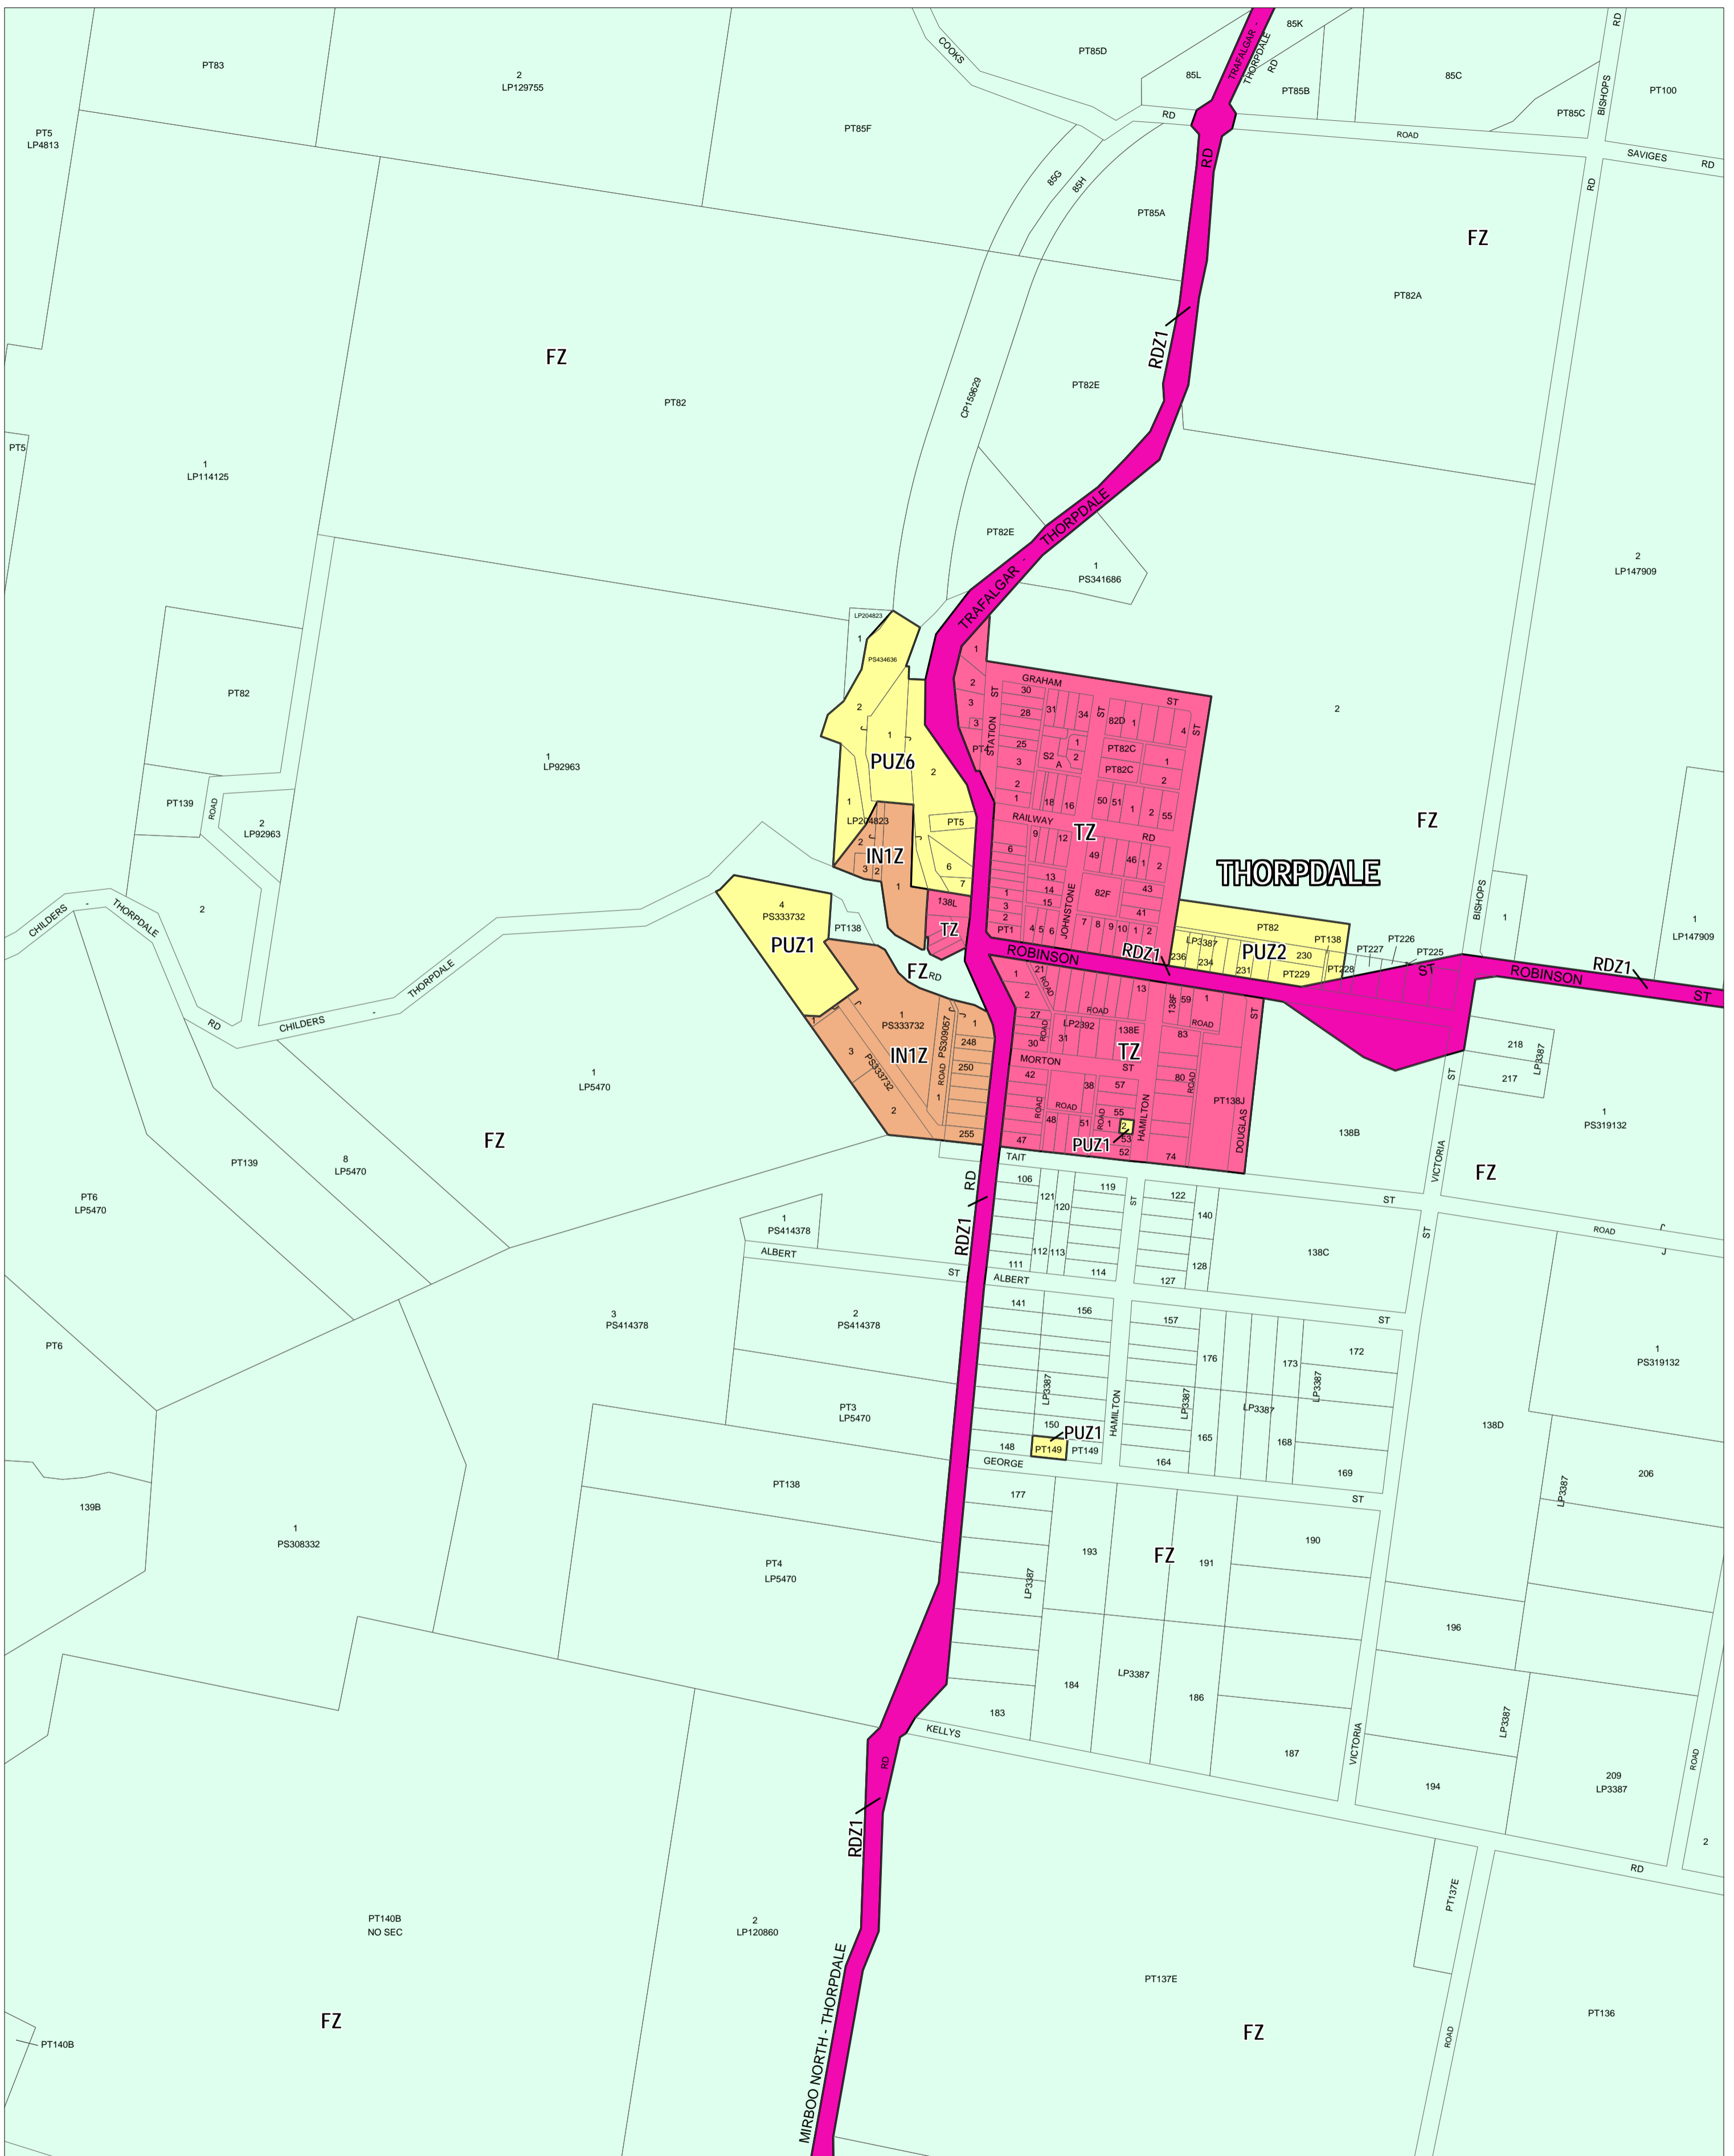

BAW BAW PLANNING SCHEME - LOCAL PROVISION

Industrial	Industrial 1 Zone
Public Land	Public Use Zone - Education
	Public Use Zone - Local Government
	Public Use Zone - Service And Utility
Road	Road Zone - Category 1
Residential	Township Zone
Rural	Farming Zone

Printed: 28/10/2011

AMENDMENT C80