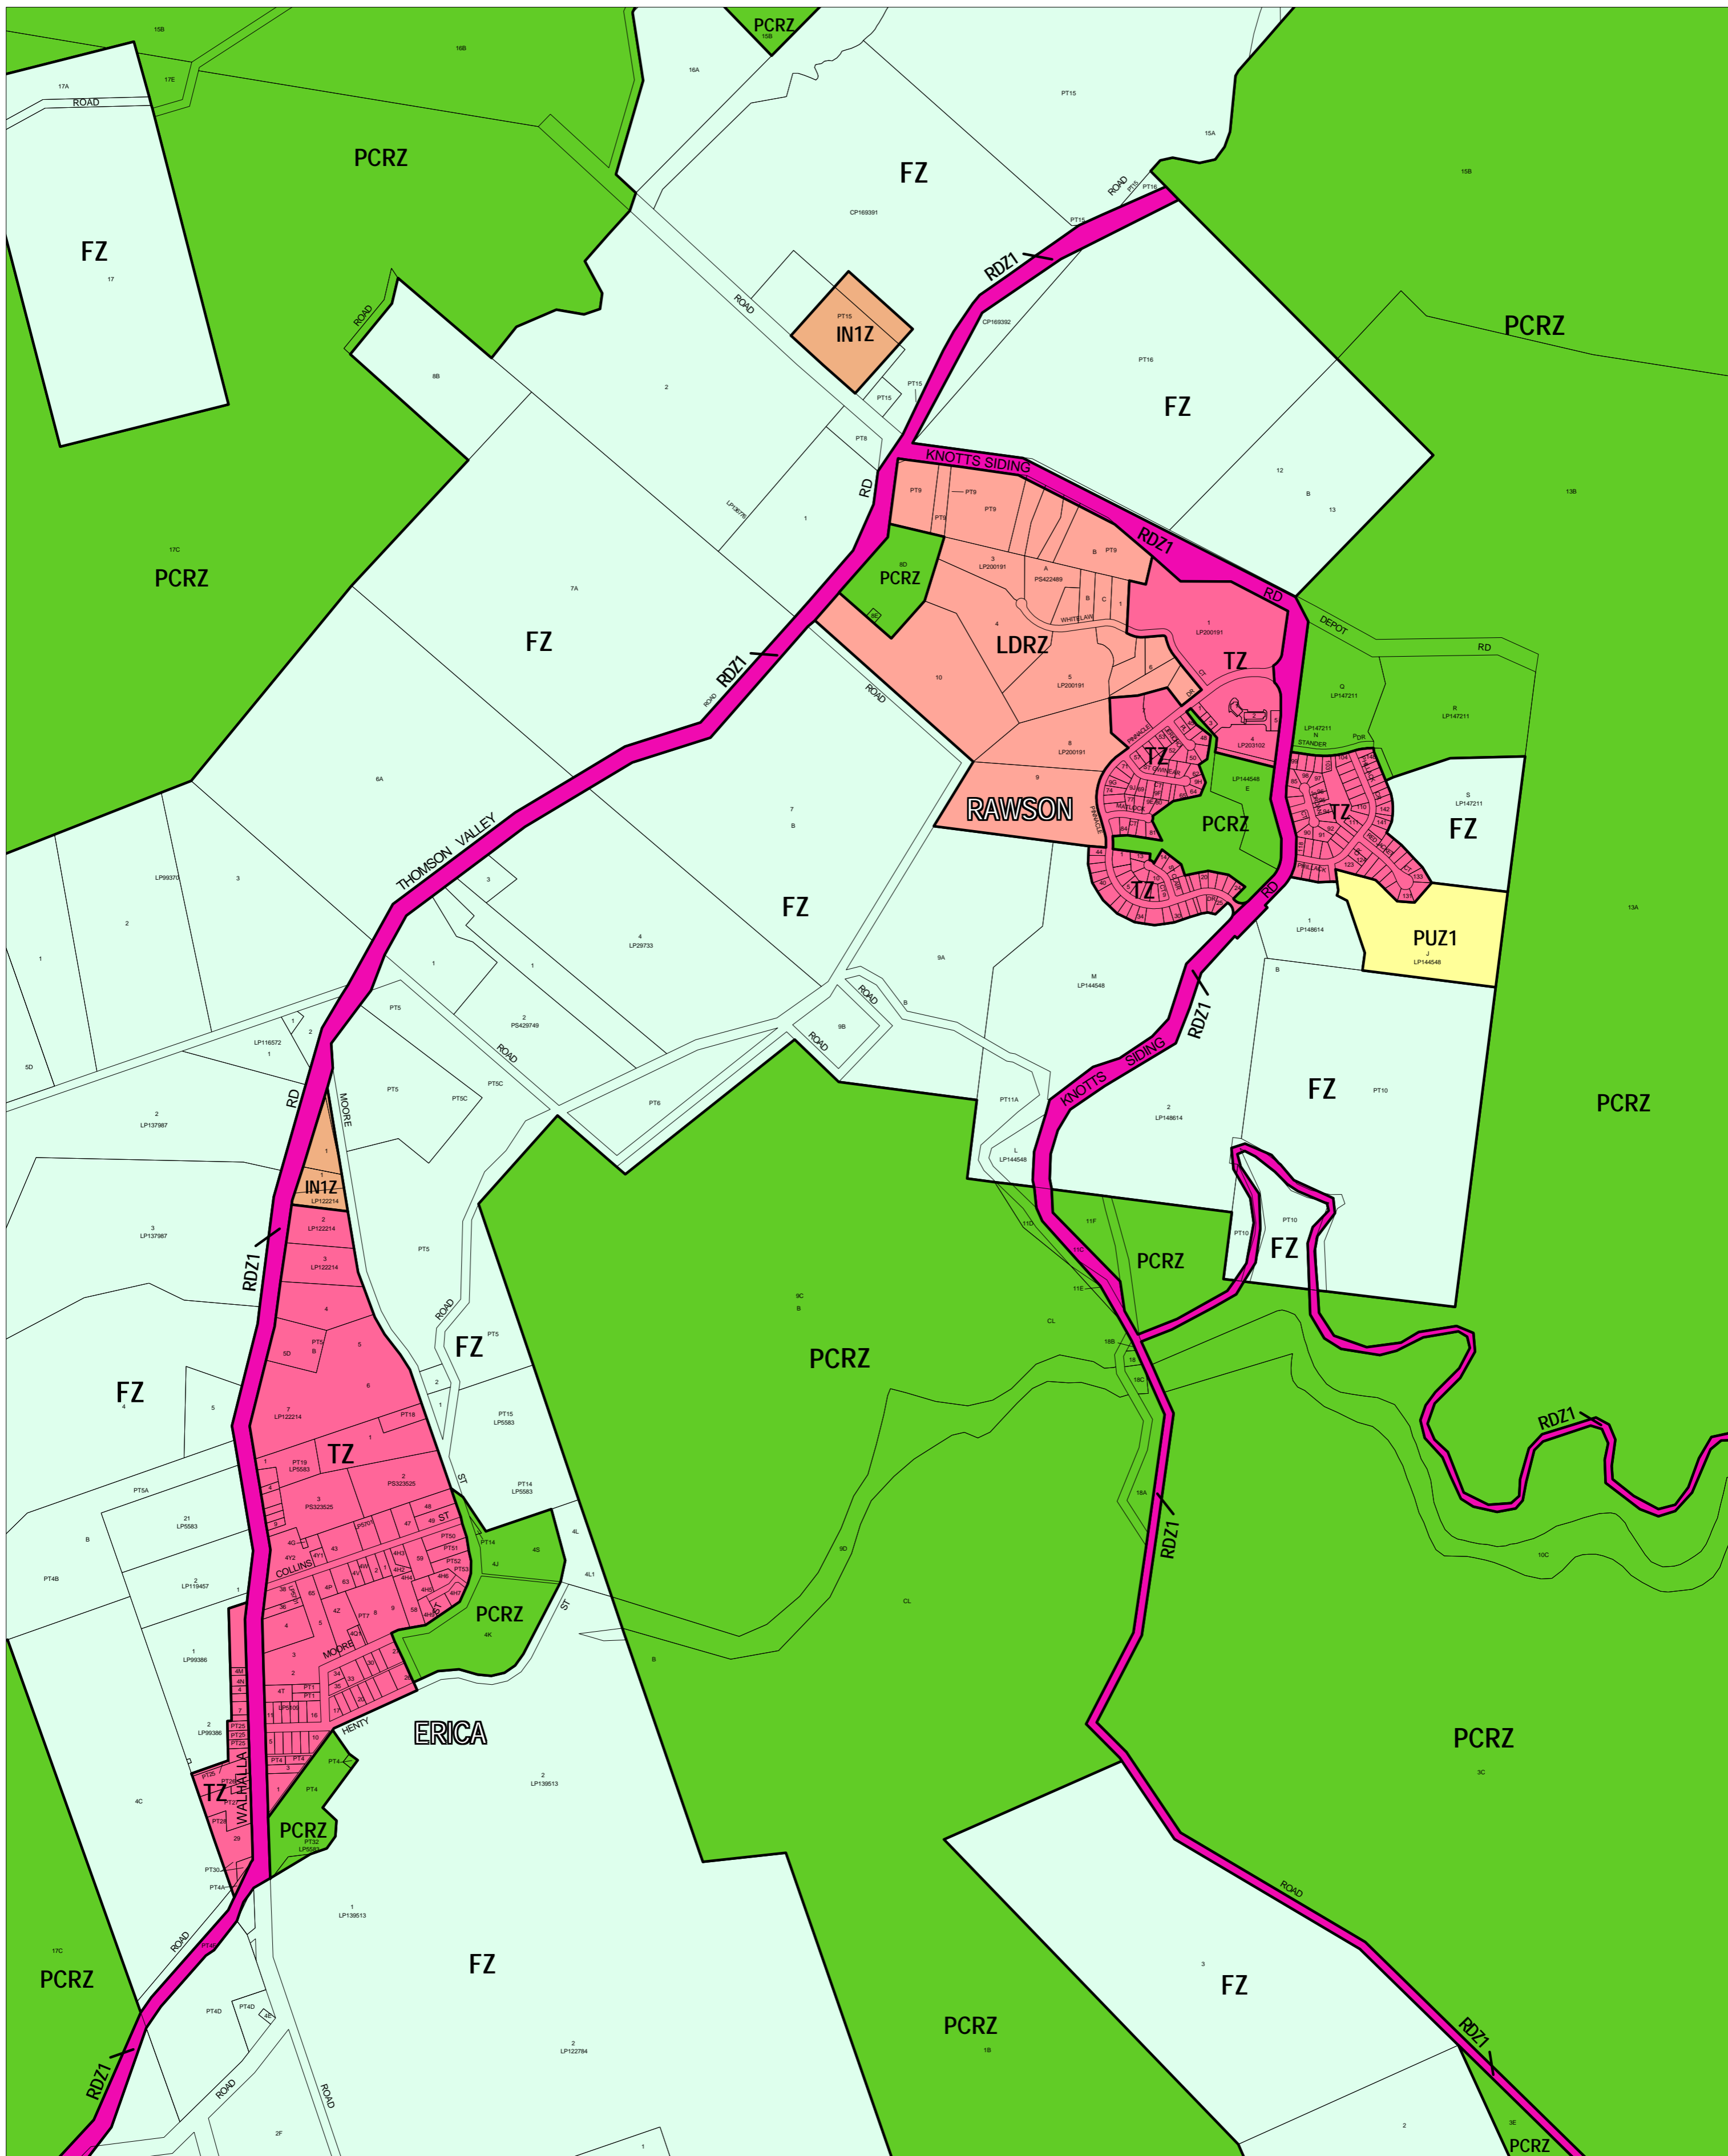

BAW BAW PLANNING SCHEME - LOCAL PROVISION

Industrial	IN1Z Industrial 1 Zone
Public Land	PCRZ Public Conservation And Resource Zone
	PUZ1 Public Use Zone Service And Utility
	RDZ1 Road Zone Category 1
Residential	LDRZ Low Density Residential Zone
	TZ Township Zone
Rural	FZ Farming Zone

Amendment C35
Printed: 8/3/2006