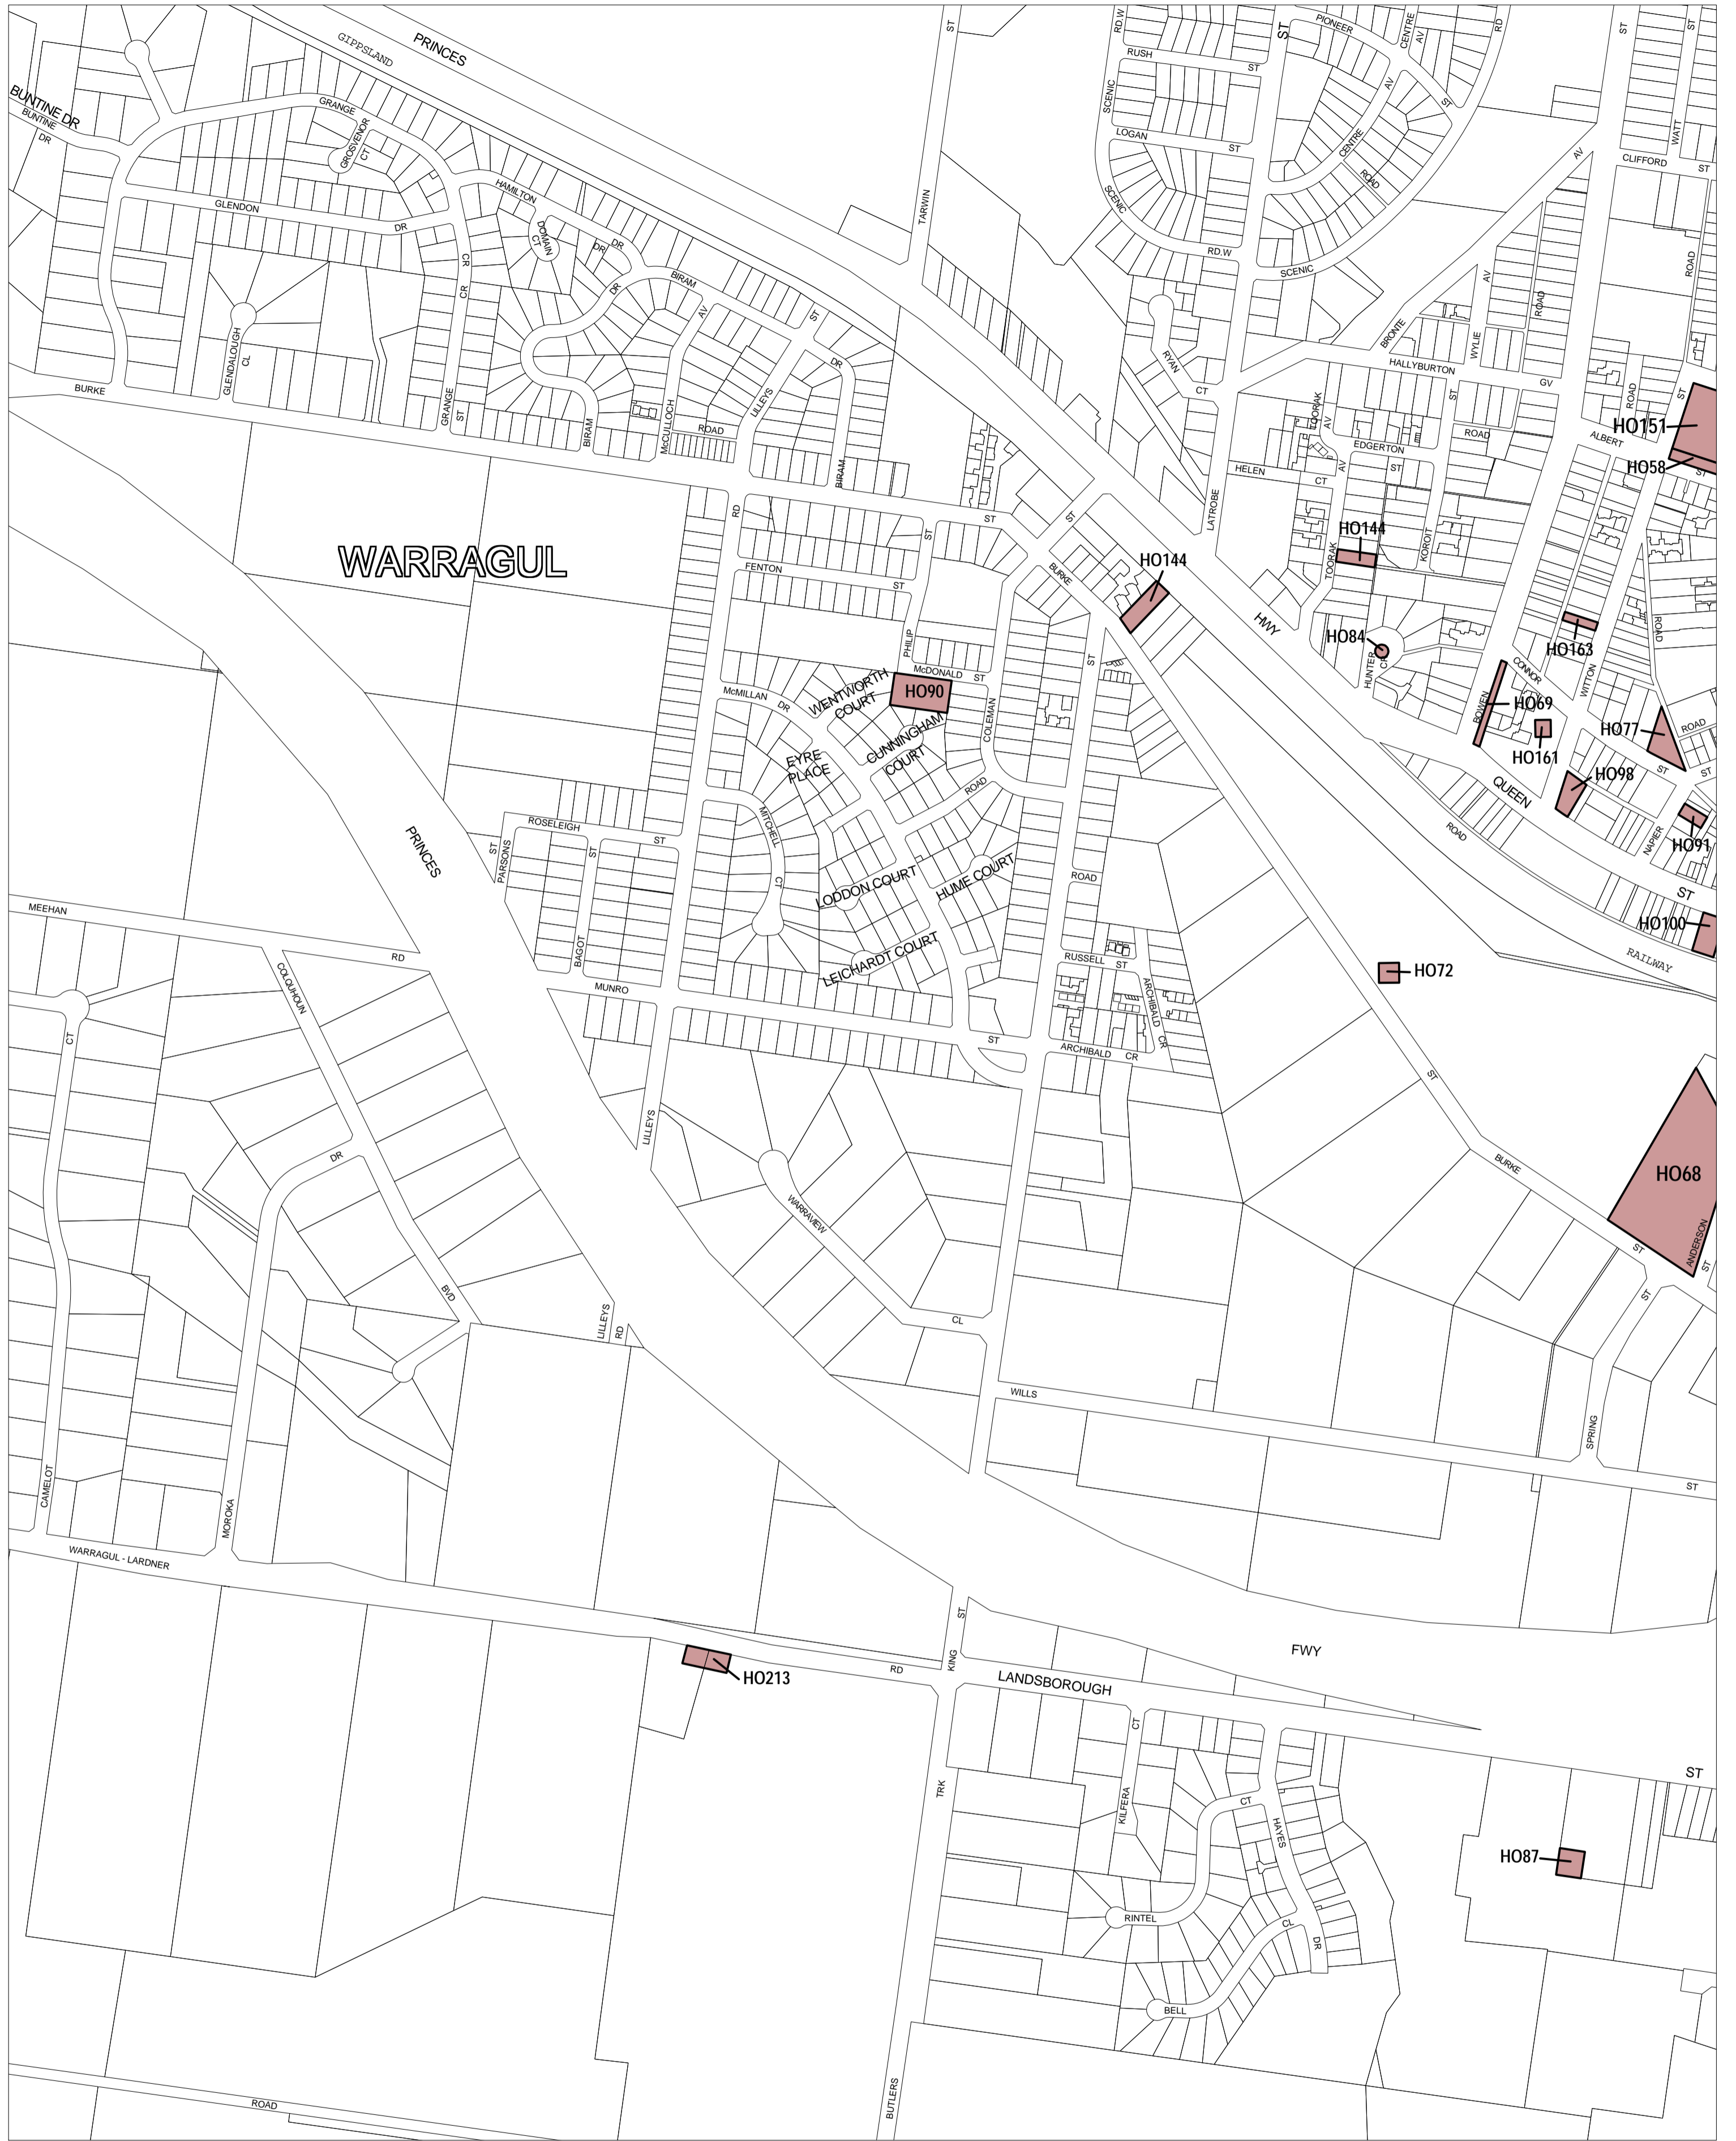

BAW BAW PLANNING SCHEME - LOCAL PROVISION

Overlays

HO Heritage Overlay

100 0 100 200 300 400 500 m

AUSTRALIAN MAP GRID ZONE 55

INDEX TO ADJOINING METRIC SERIES MAP

1	2	3
4	5	6
7	8	9
10	11	12
13	14	15
16	17	18
19	20	21
22	23	24
25	26	27
28	29	30
31	32	33
34	35	36
37	38	39
40	41	42
43	44	45
46	47	48
49	50	51

Victoria
The Place To Be

Printed: 2017/2007

AMENDMENT C17