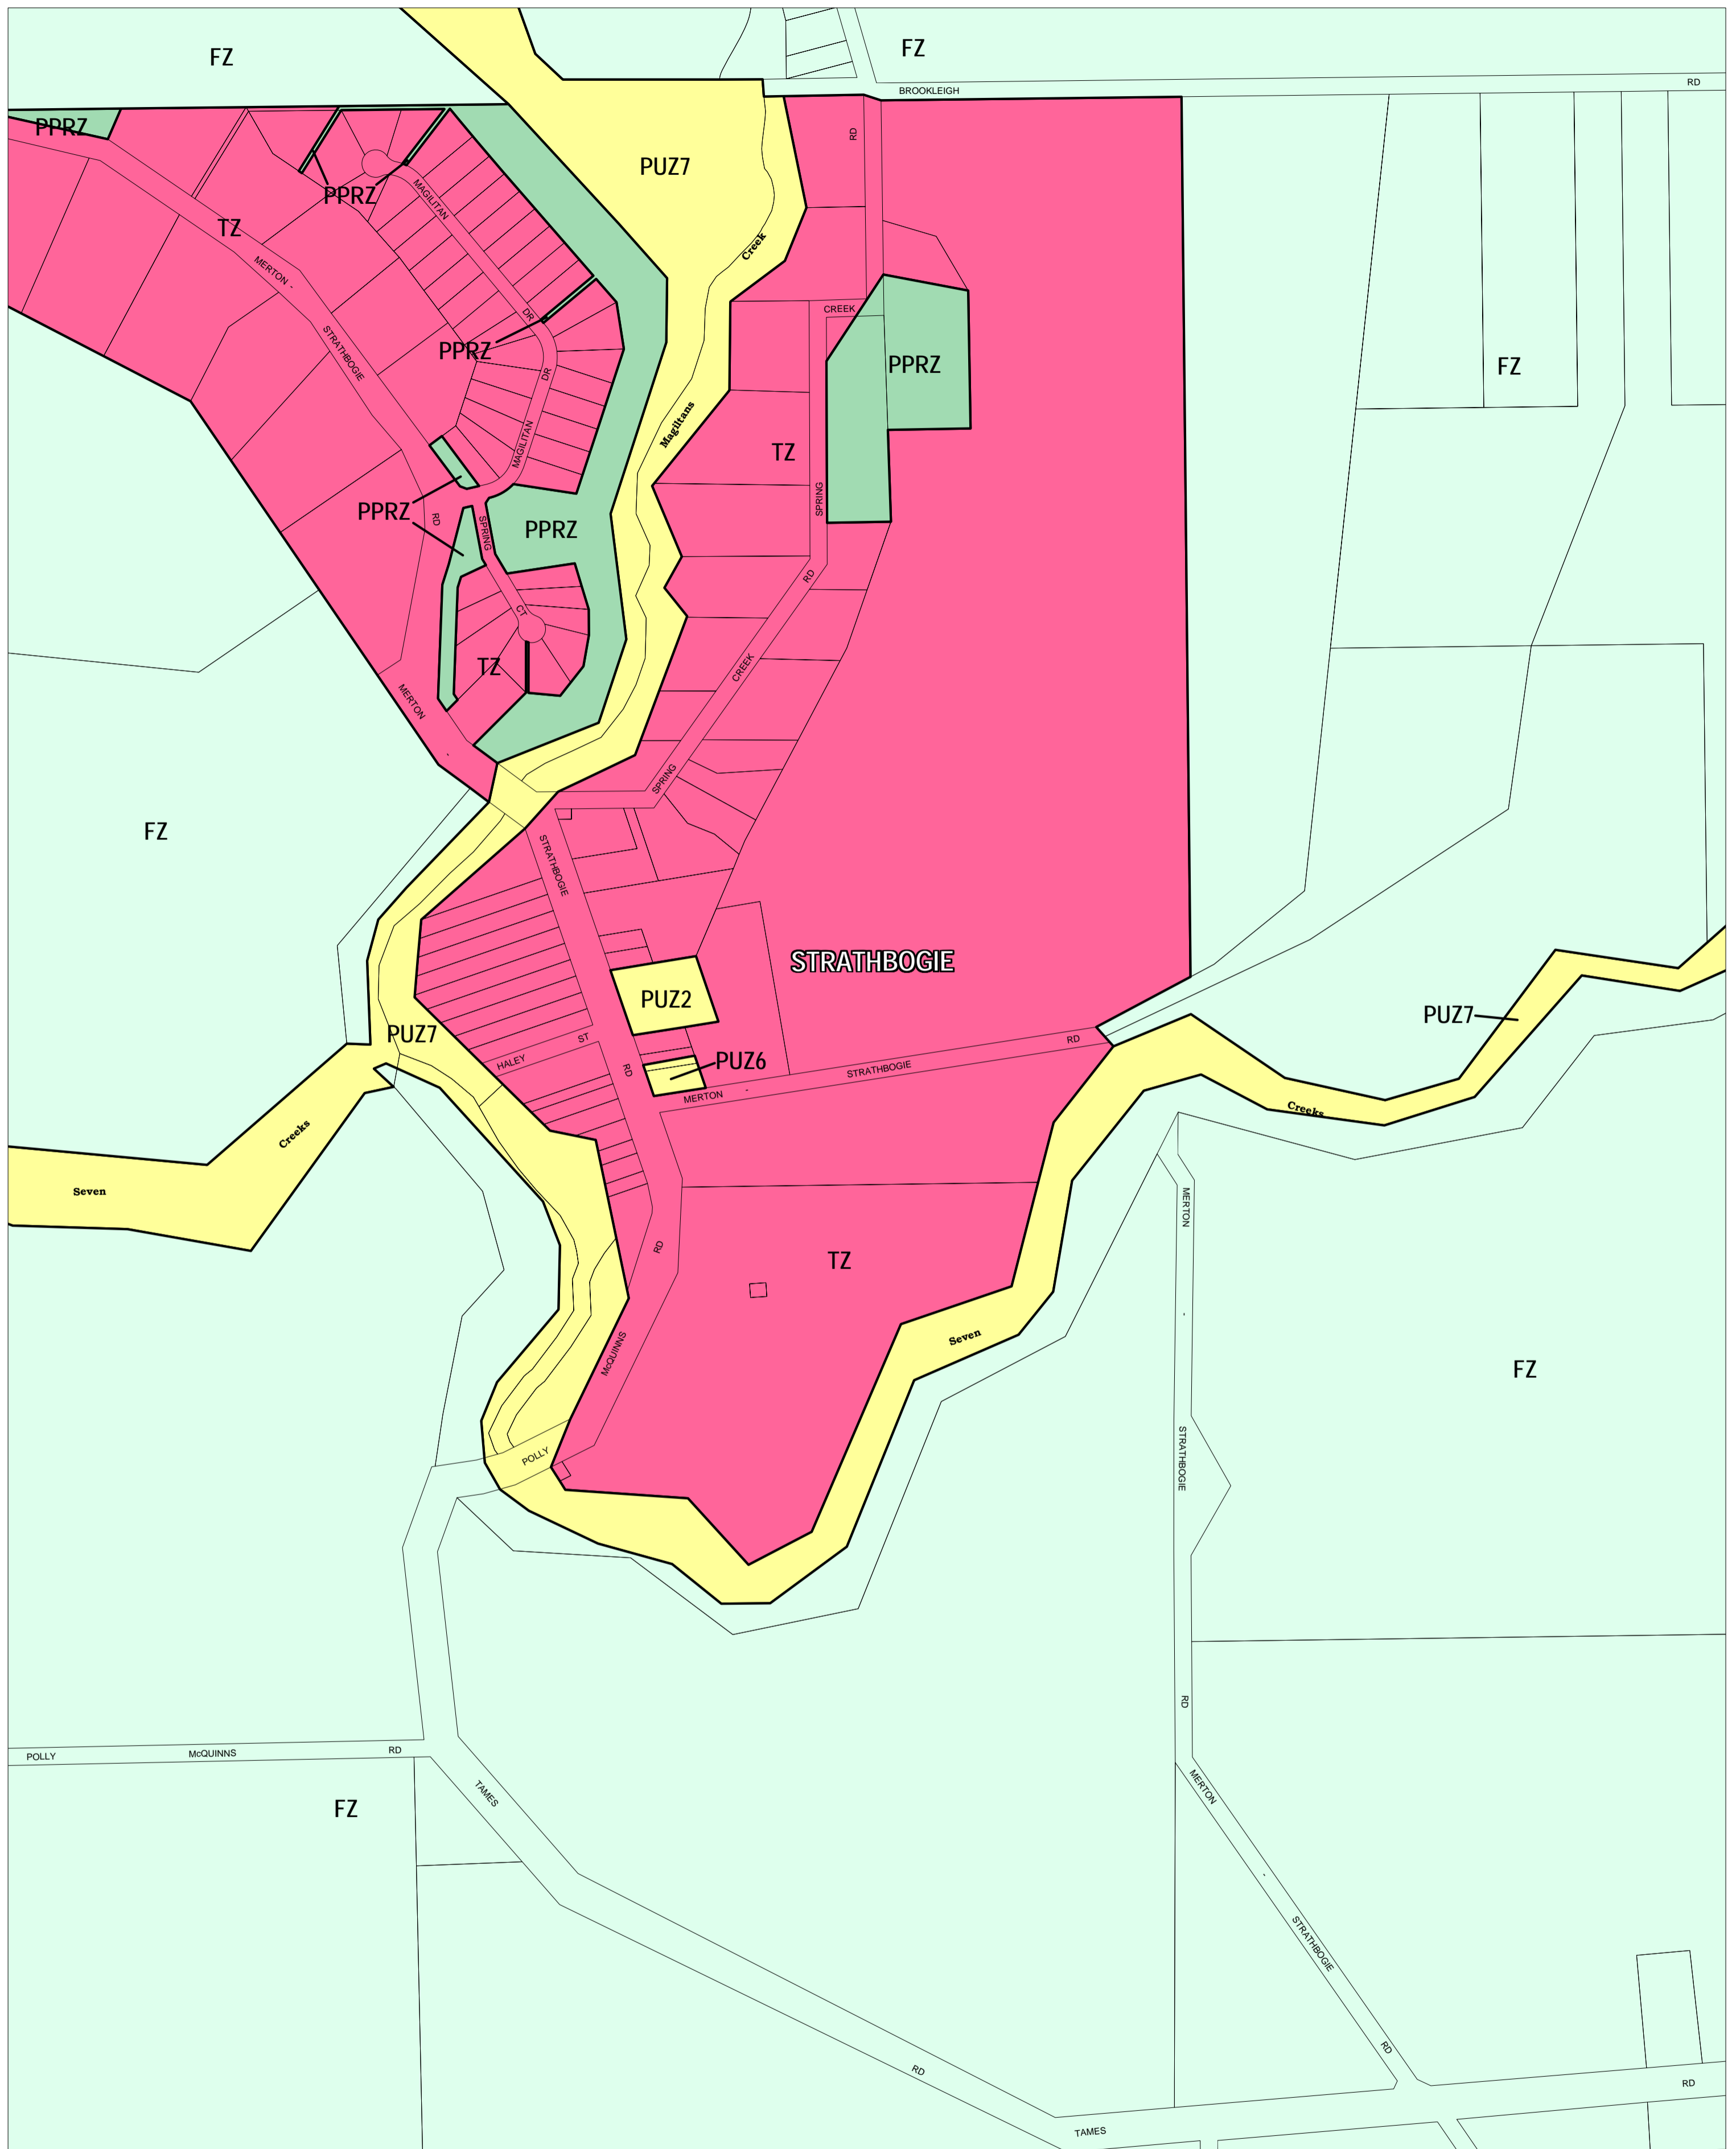

STRATHBOGIE PLANNING SCHEME - LOCAL PROVISION

Public Land	
PPRZ	Public Park And Recreation Zone
PUZ2	Public Use Zone - Education
PUZ6	Public Use Zone - Local Government
PUZ7	Public Use Zone - Other Public Use
Residential	
TZ	Township Zone
Rural	
FZ	Farming Zone

AUSTRALIAN MAP GRID ZONE 55

Printed: 11/3/2010

AMENDMENT C21