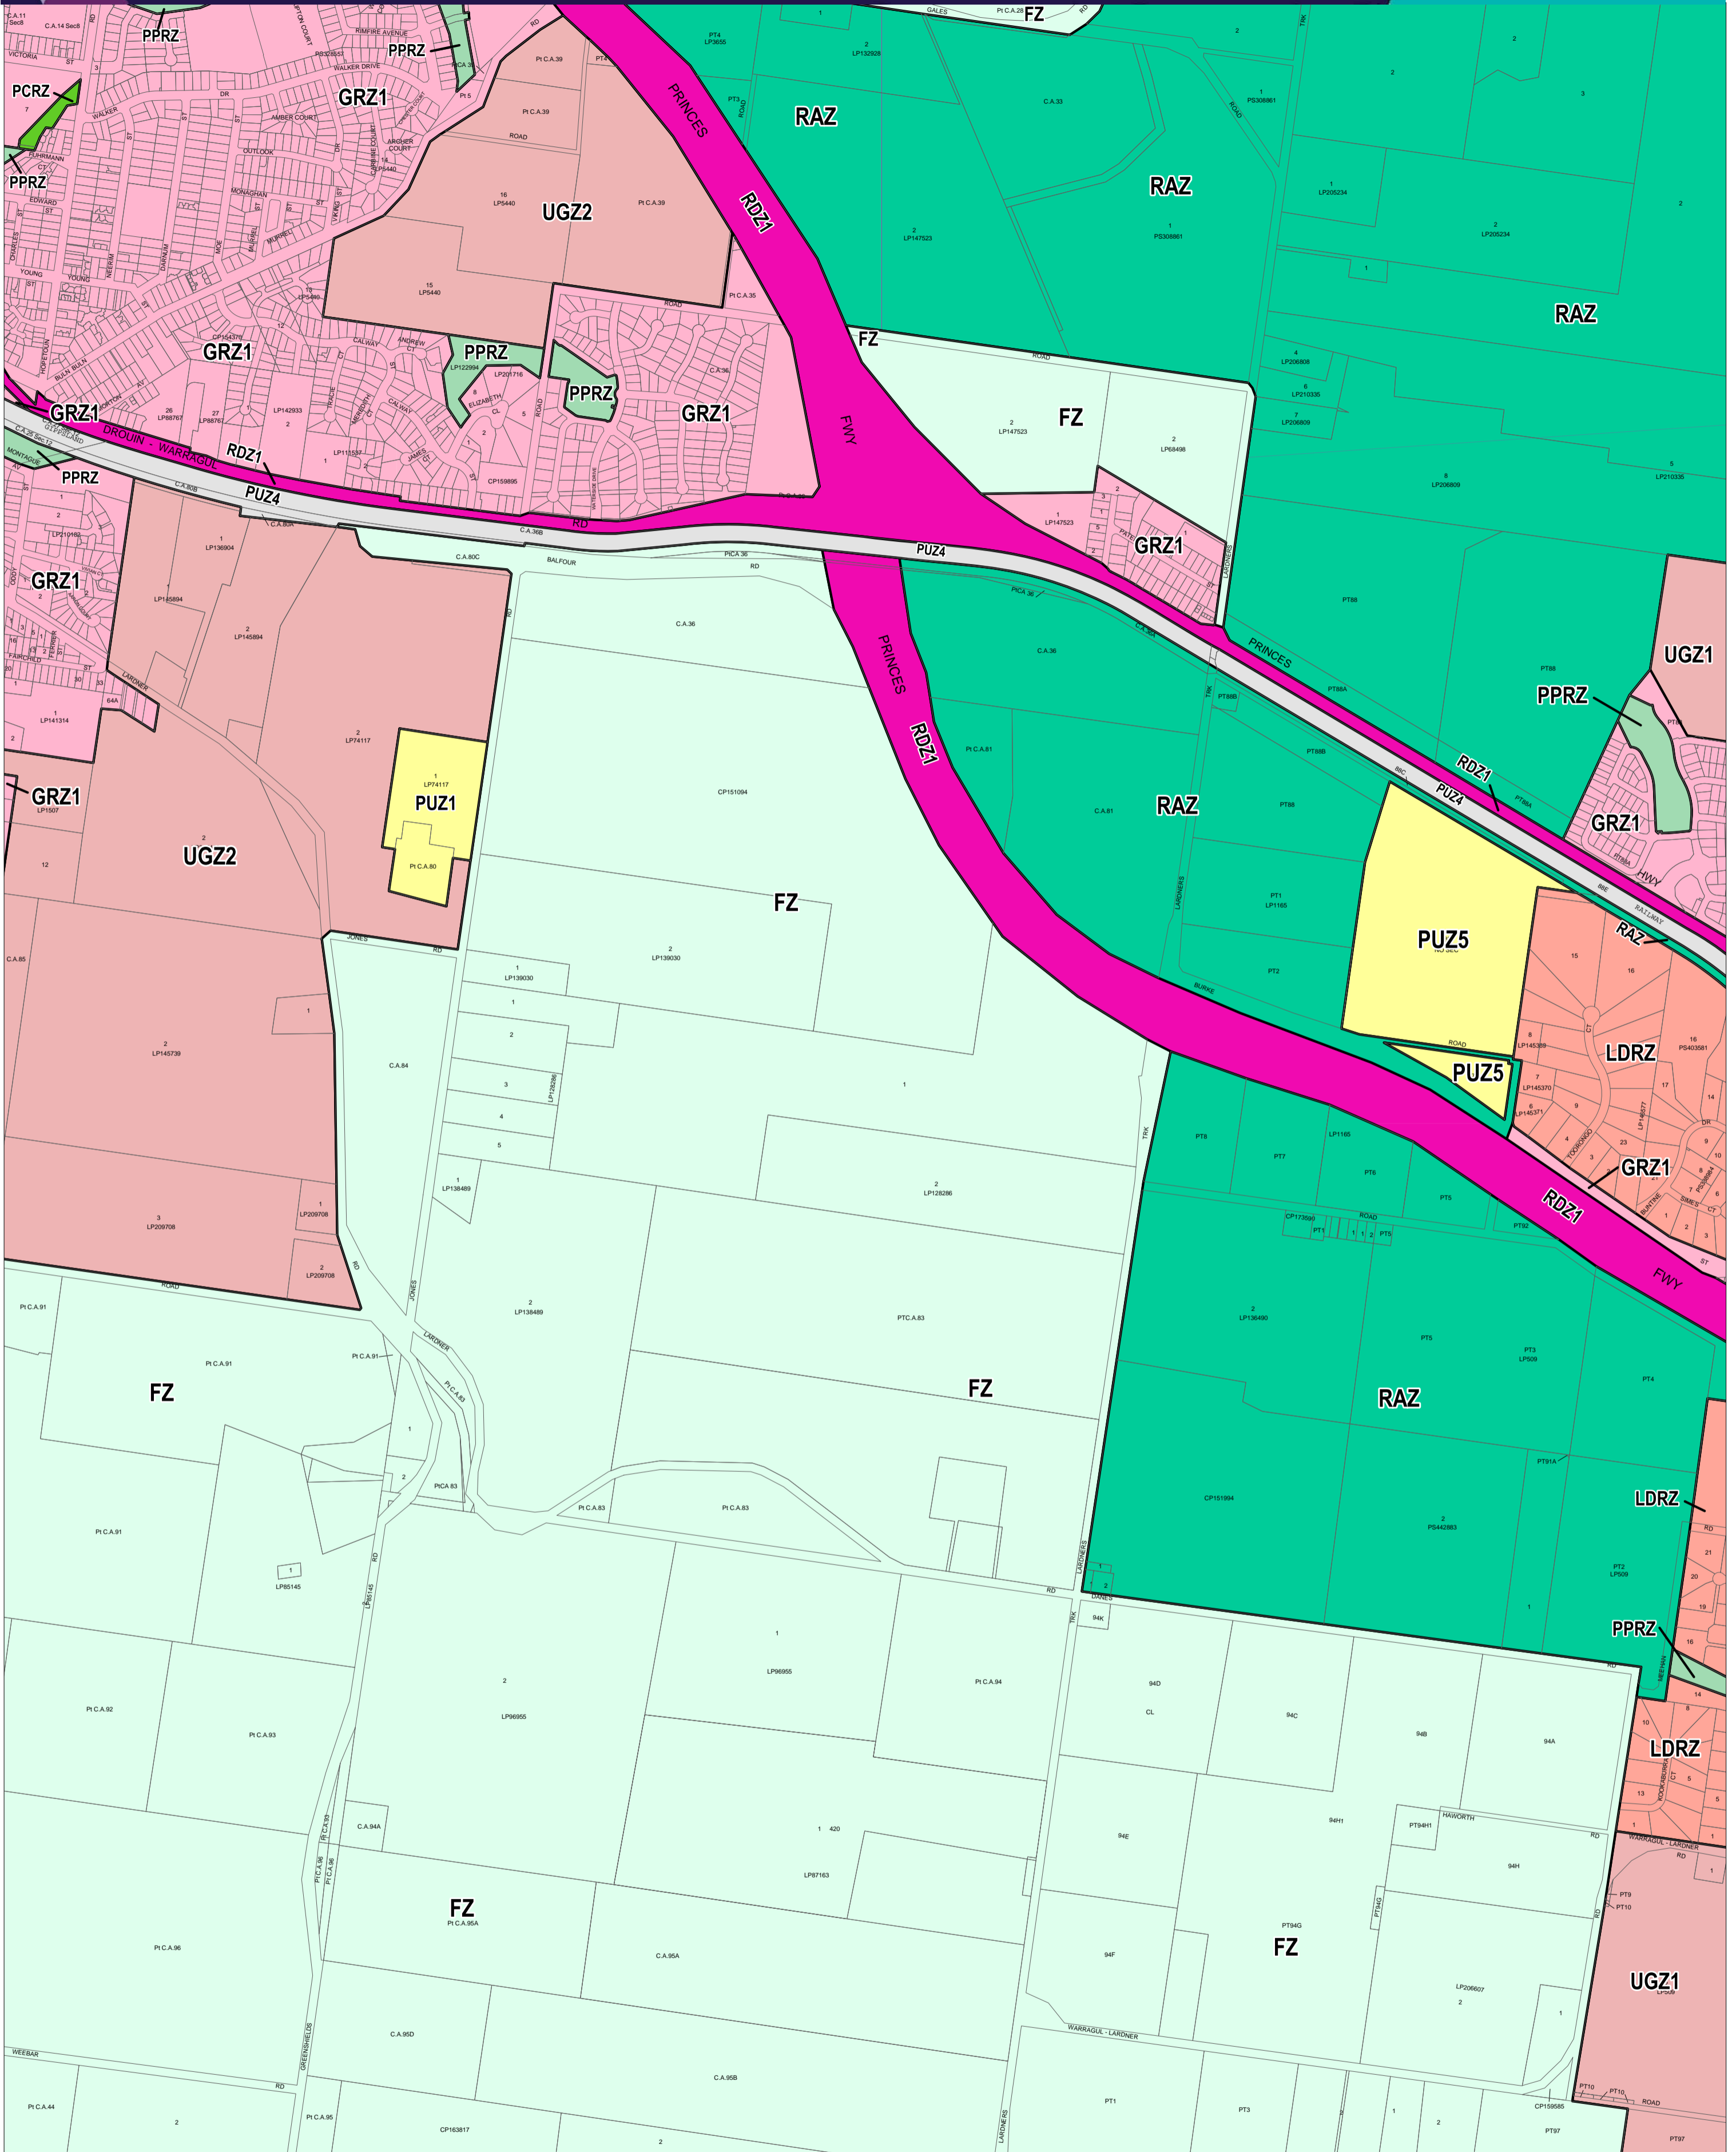

BAW BAW PLANNING SCHEME - LOCAL PROVISION

- **Public Land**
  - PCRZ Public Conservation And Resource Zone
  - PPRZ Public Park And Recreation Zone
  - PUZ5 Public Use Zone - Cemetery/Crematorium
  - PUZ1 Public Use Zone - Service And Utility
  - PUZ4 Public Use Zone - Transport
  - RDZ1 Road Zone - Category 1
- **Residential**
  - GRZ1 General Residential Zone - Schedule 1
  - LDRZ Low Density Residential Zone

- **Rural**
  - FZ Farming Zone
  - RAZ Rural Activity Zone
- **Special Purpose**
  - UGZ1 Urban Growth Zone - Schedule 1
  - UGZ2 Urban Growth Zone - Schedule 2

Municipal Boundary

AUSTRALIAN MAP GRID ZONE 55

PREPARED BY: Planning Mapping Services

Printed: 9/12/2016

AMENDMENT C89 PART 1

VICTORIA
State Government

Environment,
Land, Water
and Planning