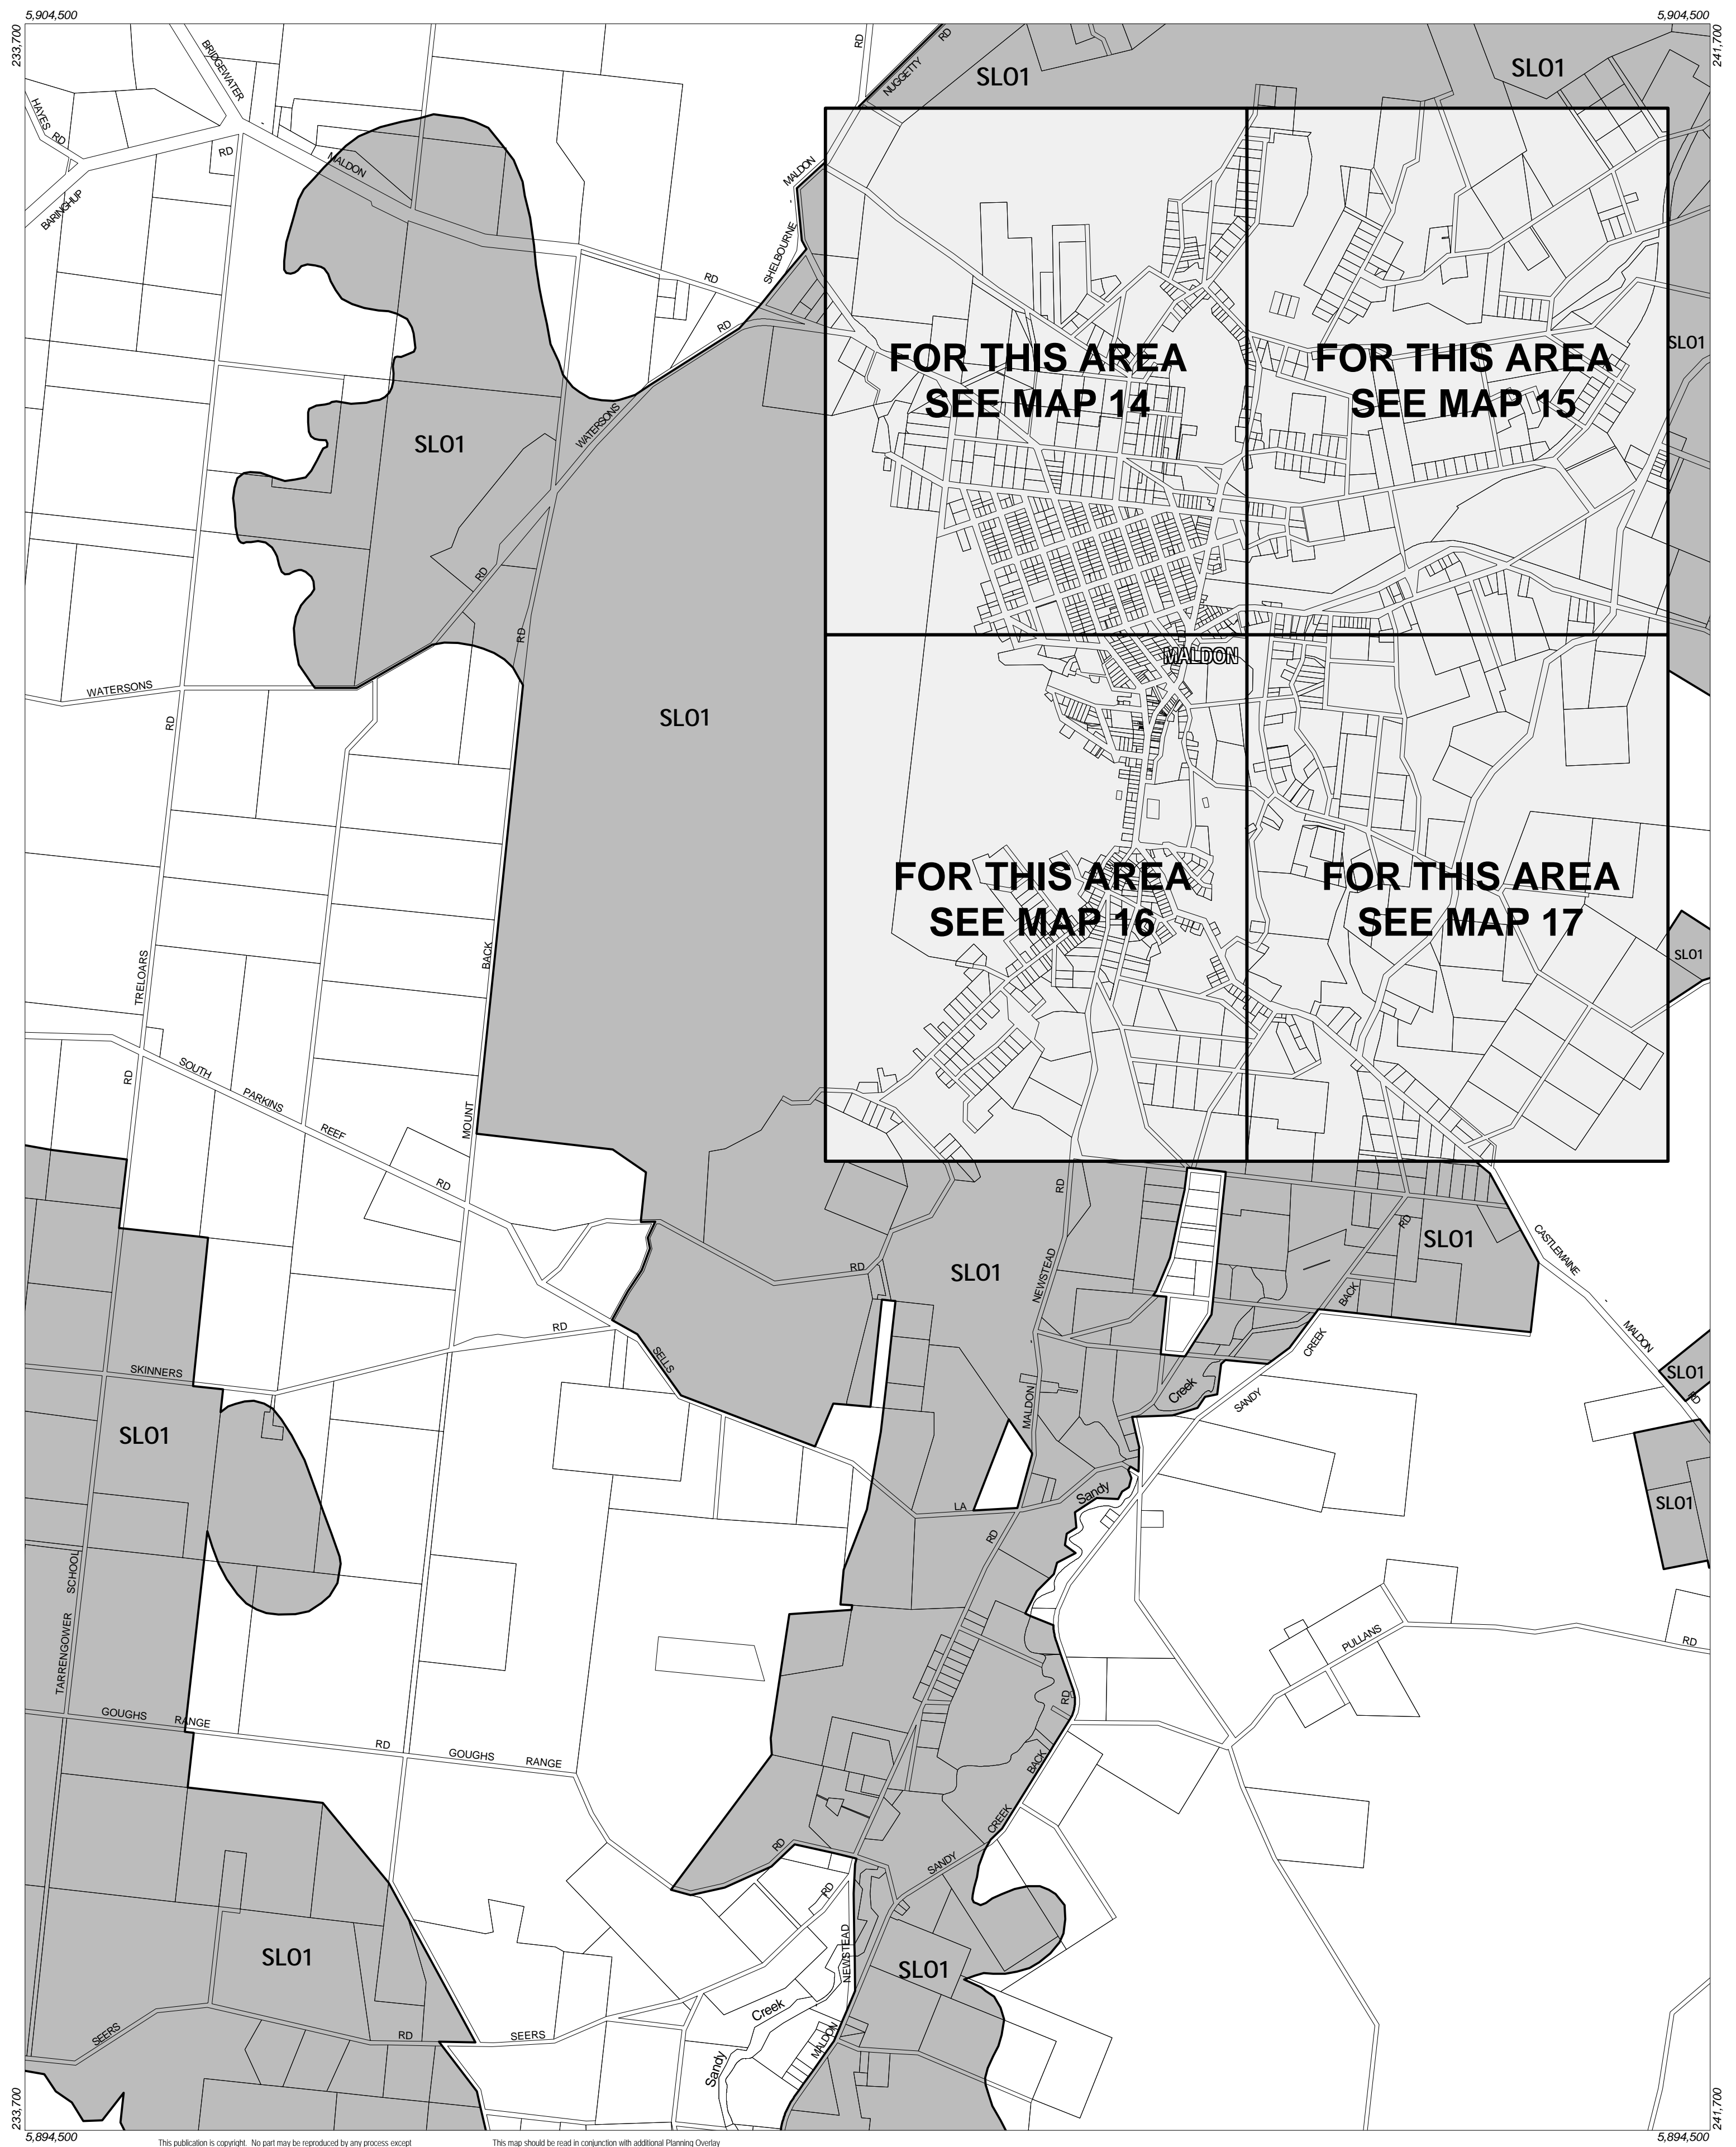

MOUNT ALEXANDER PLANNING SCHEME - LOCAL PROVISION

Overlays

SLO1 Significant Landscape Overlay - Schedule 1

AUSTRALIAN MAP GRID ZONE 55

Printed: 2/5/2003