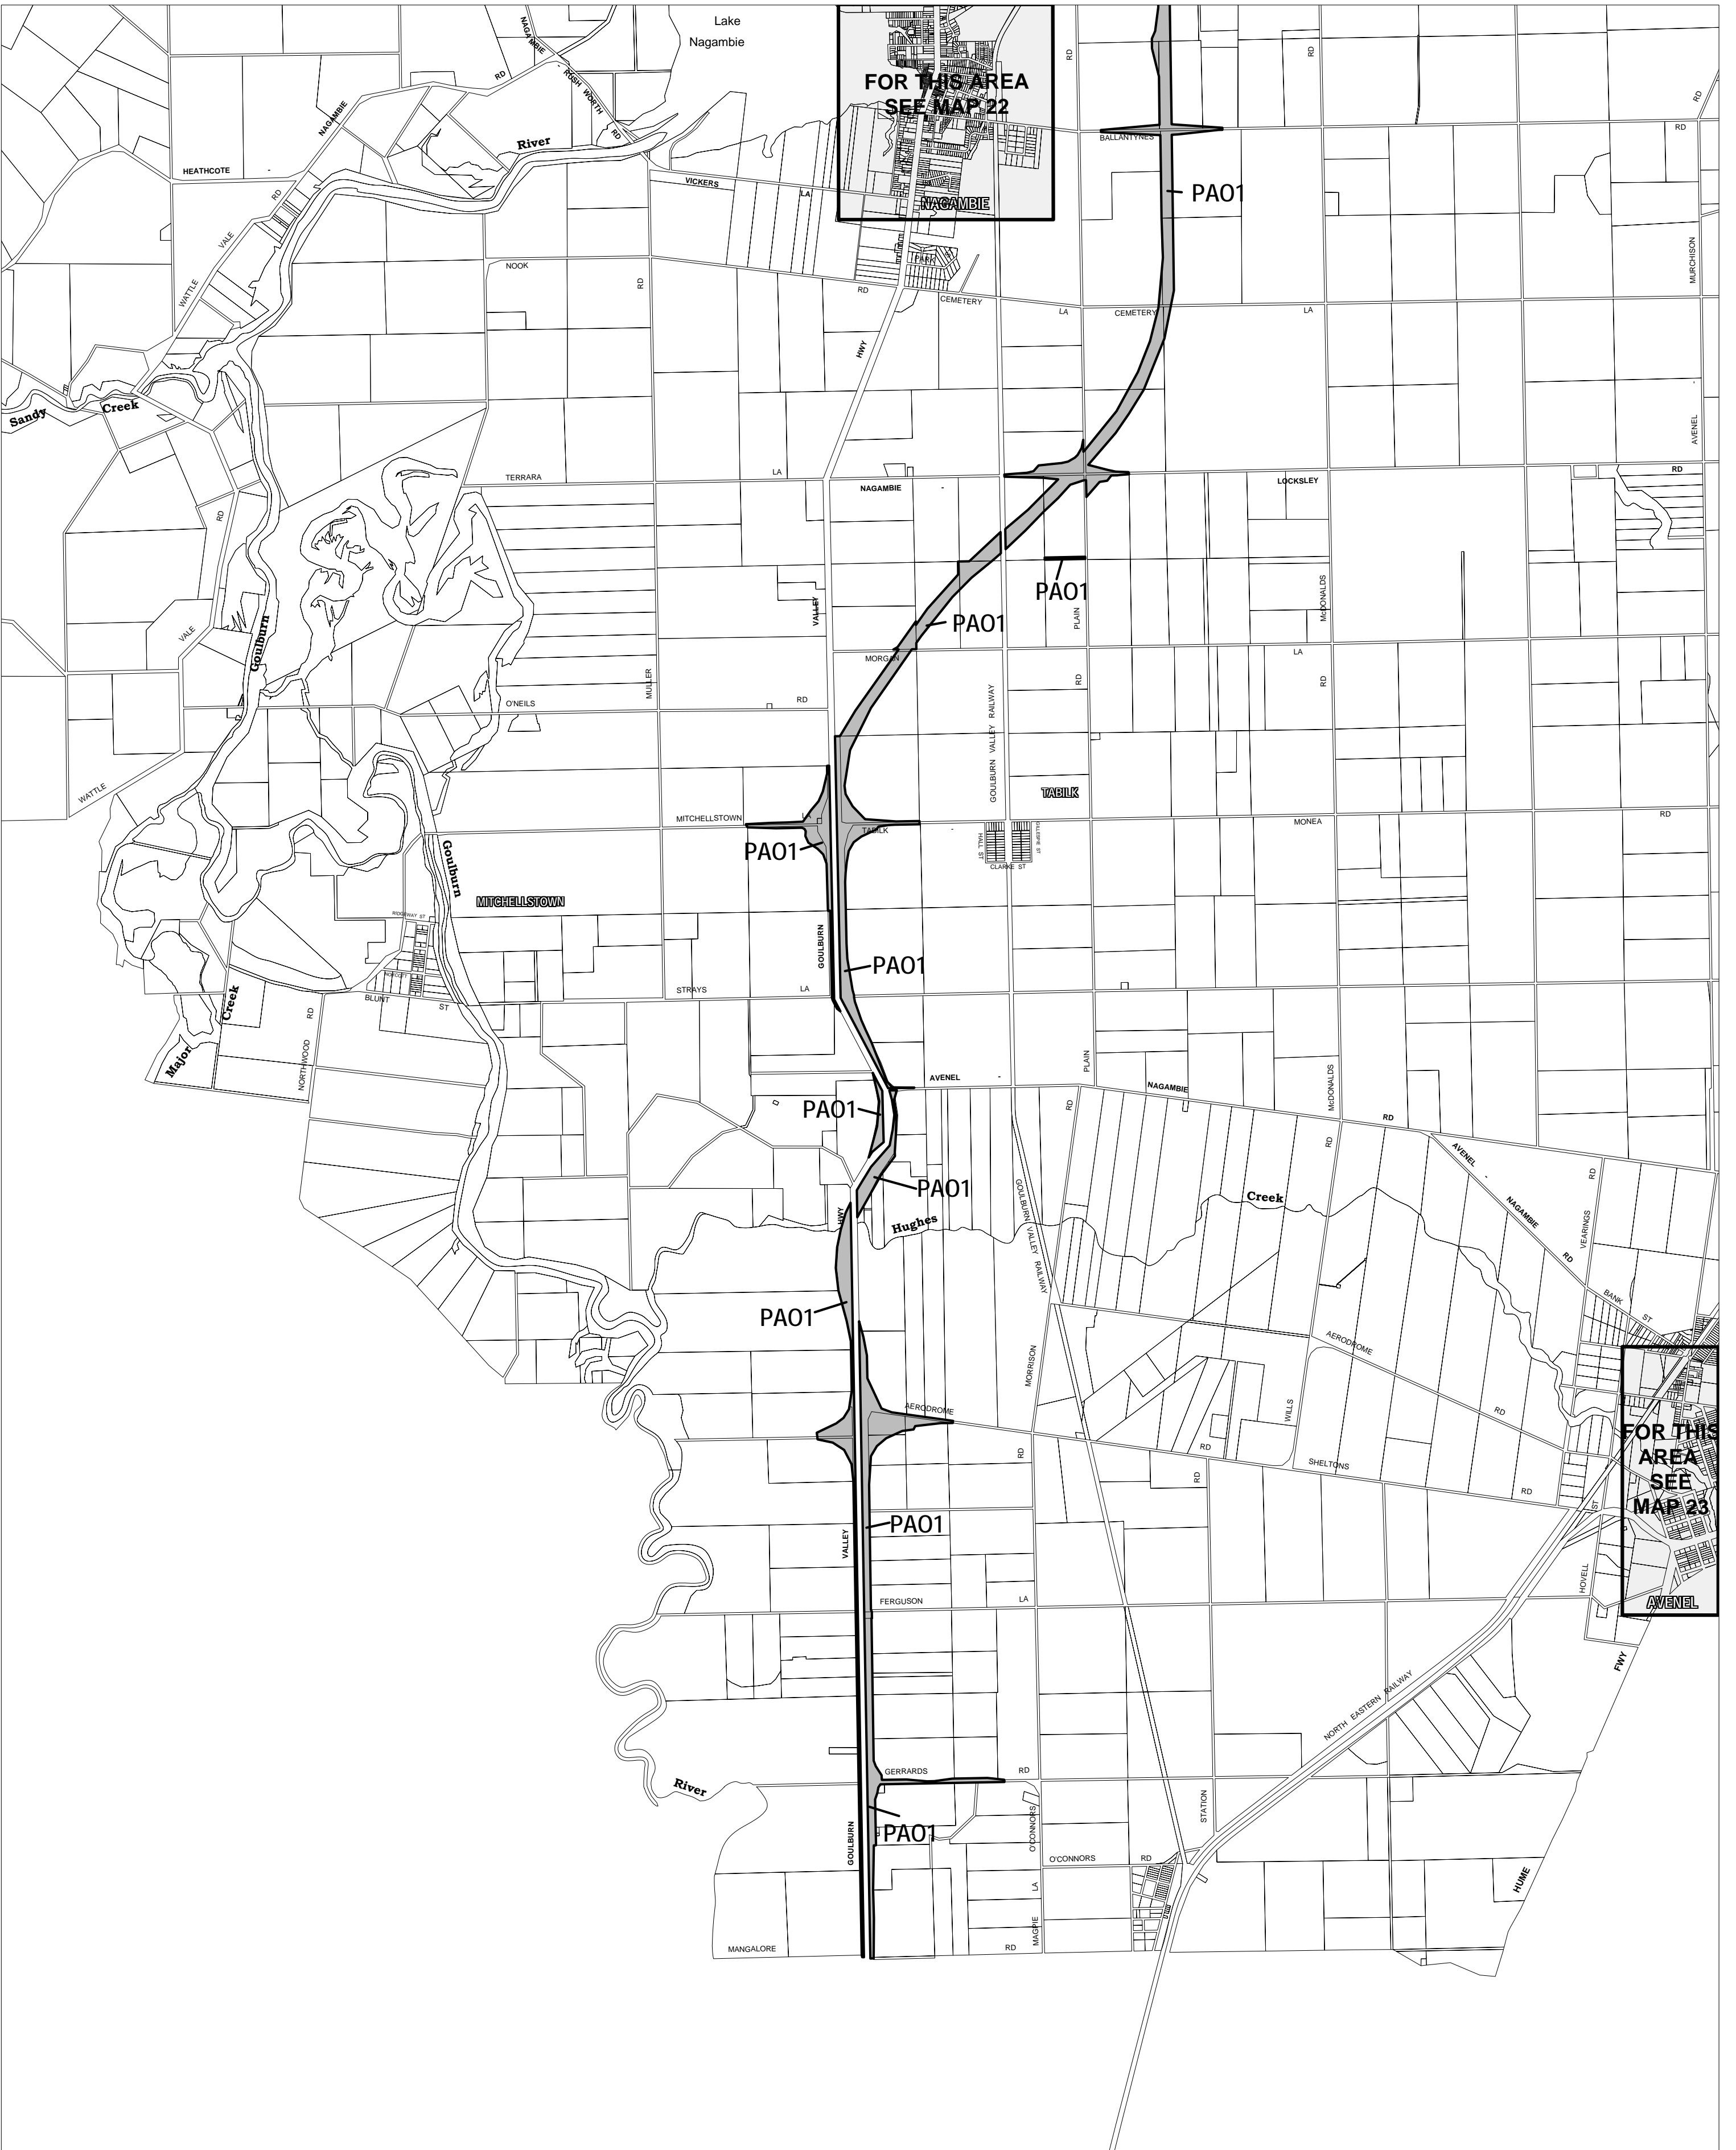

STRATHBOGIE PLANNING SCHEME - LOCAL PROVISION

Overlays

PAO1 Public Acquisition Overlay 1

AUSTRALIAN MAP GRID ZONE 55

INDEX TO ADJOINING METRIC SERIES MAP

Printed: 3/8/2006

AMENDMENT C34