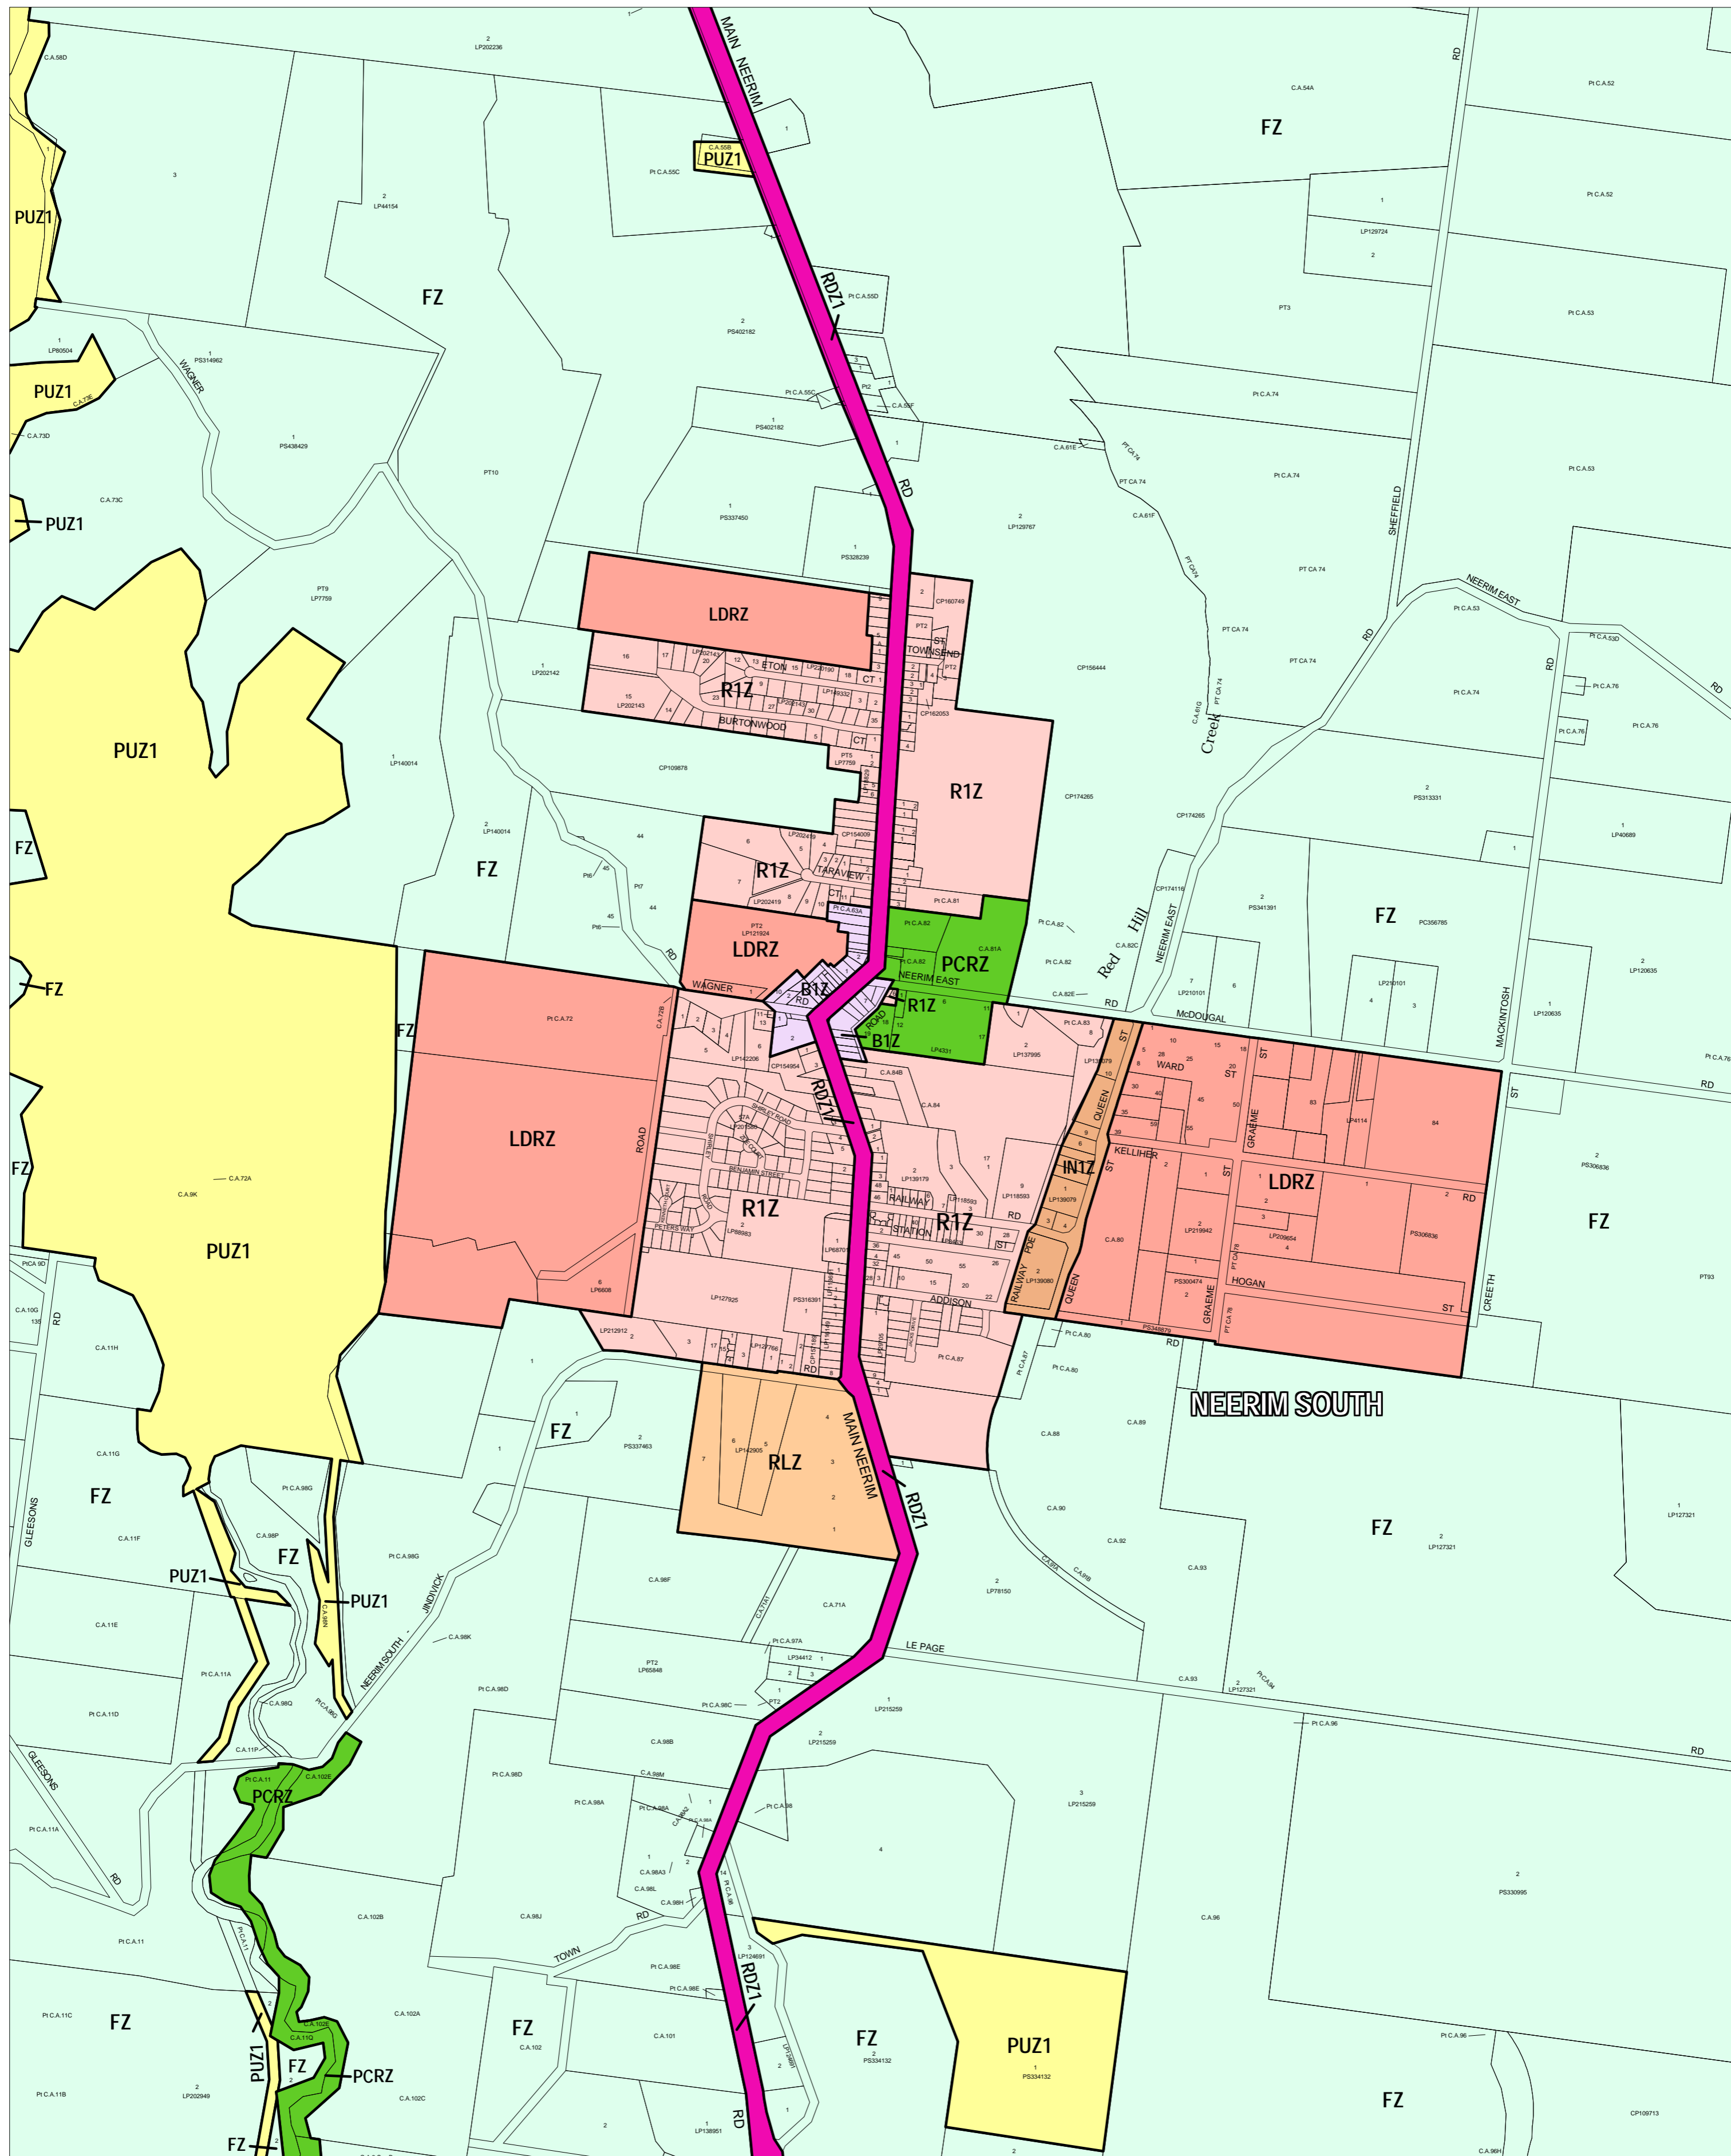

BAW BAW PLANNING SCHEME - LOCAL PROVISION

Business	R1Z Residential 1 Zone
B1Z Business 1 Zone	Rural
I1Z Industrial 1 Zone	FZ Farming Zone
Public Land	RLZ Rural Living Zone
PCRZ Public Conservation And Resource Zone	
PUZ1 Public Use Zone Service And Utility	
RDZ1 Road Zone Category 1	
LDRZ Low Density Residential Zone	

200 0 200 400 600 800 1000 m

AUSTRALIAN MAP GRID ZONE 55

Amendment C35
Printed: 8/3/2006

INDEX TO ADJOINING METRIC SERIES MAP

Victoria
The Place To Be