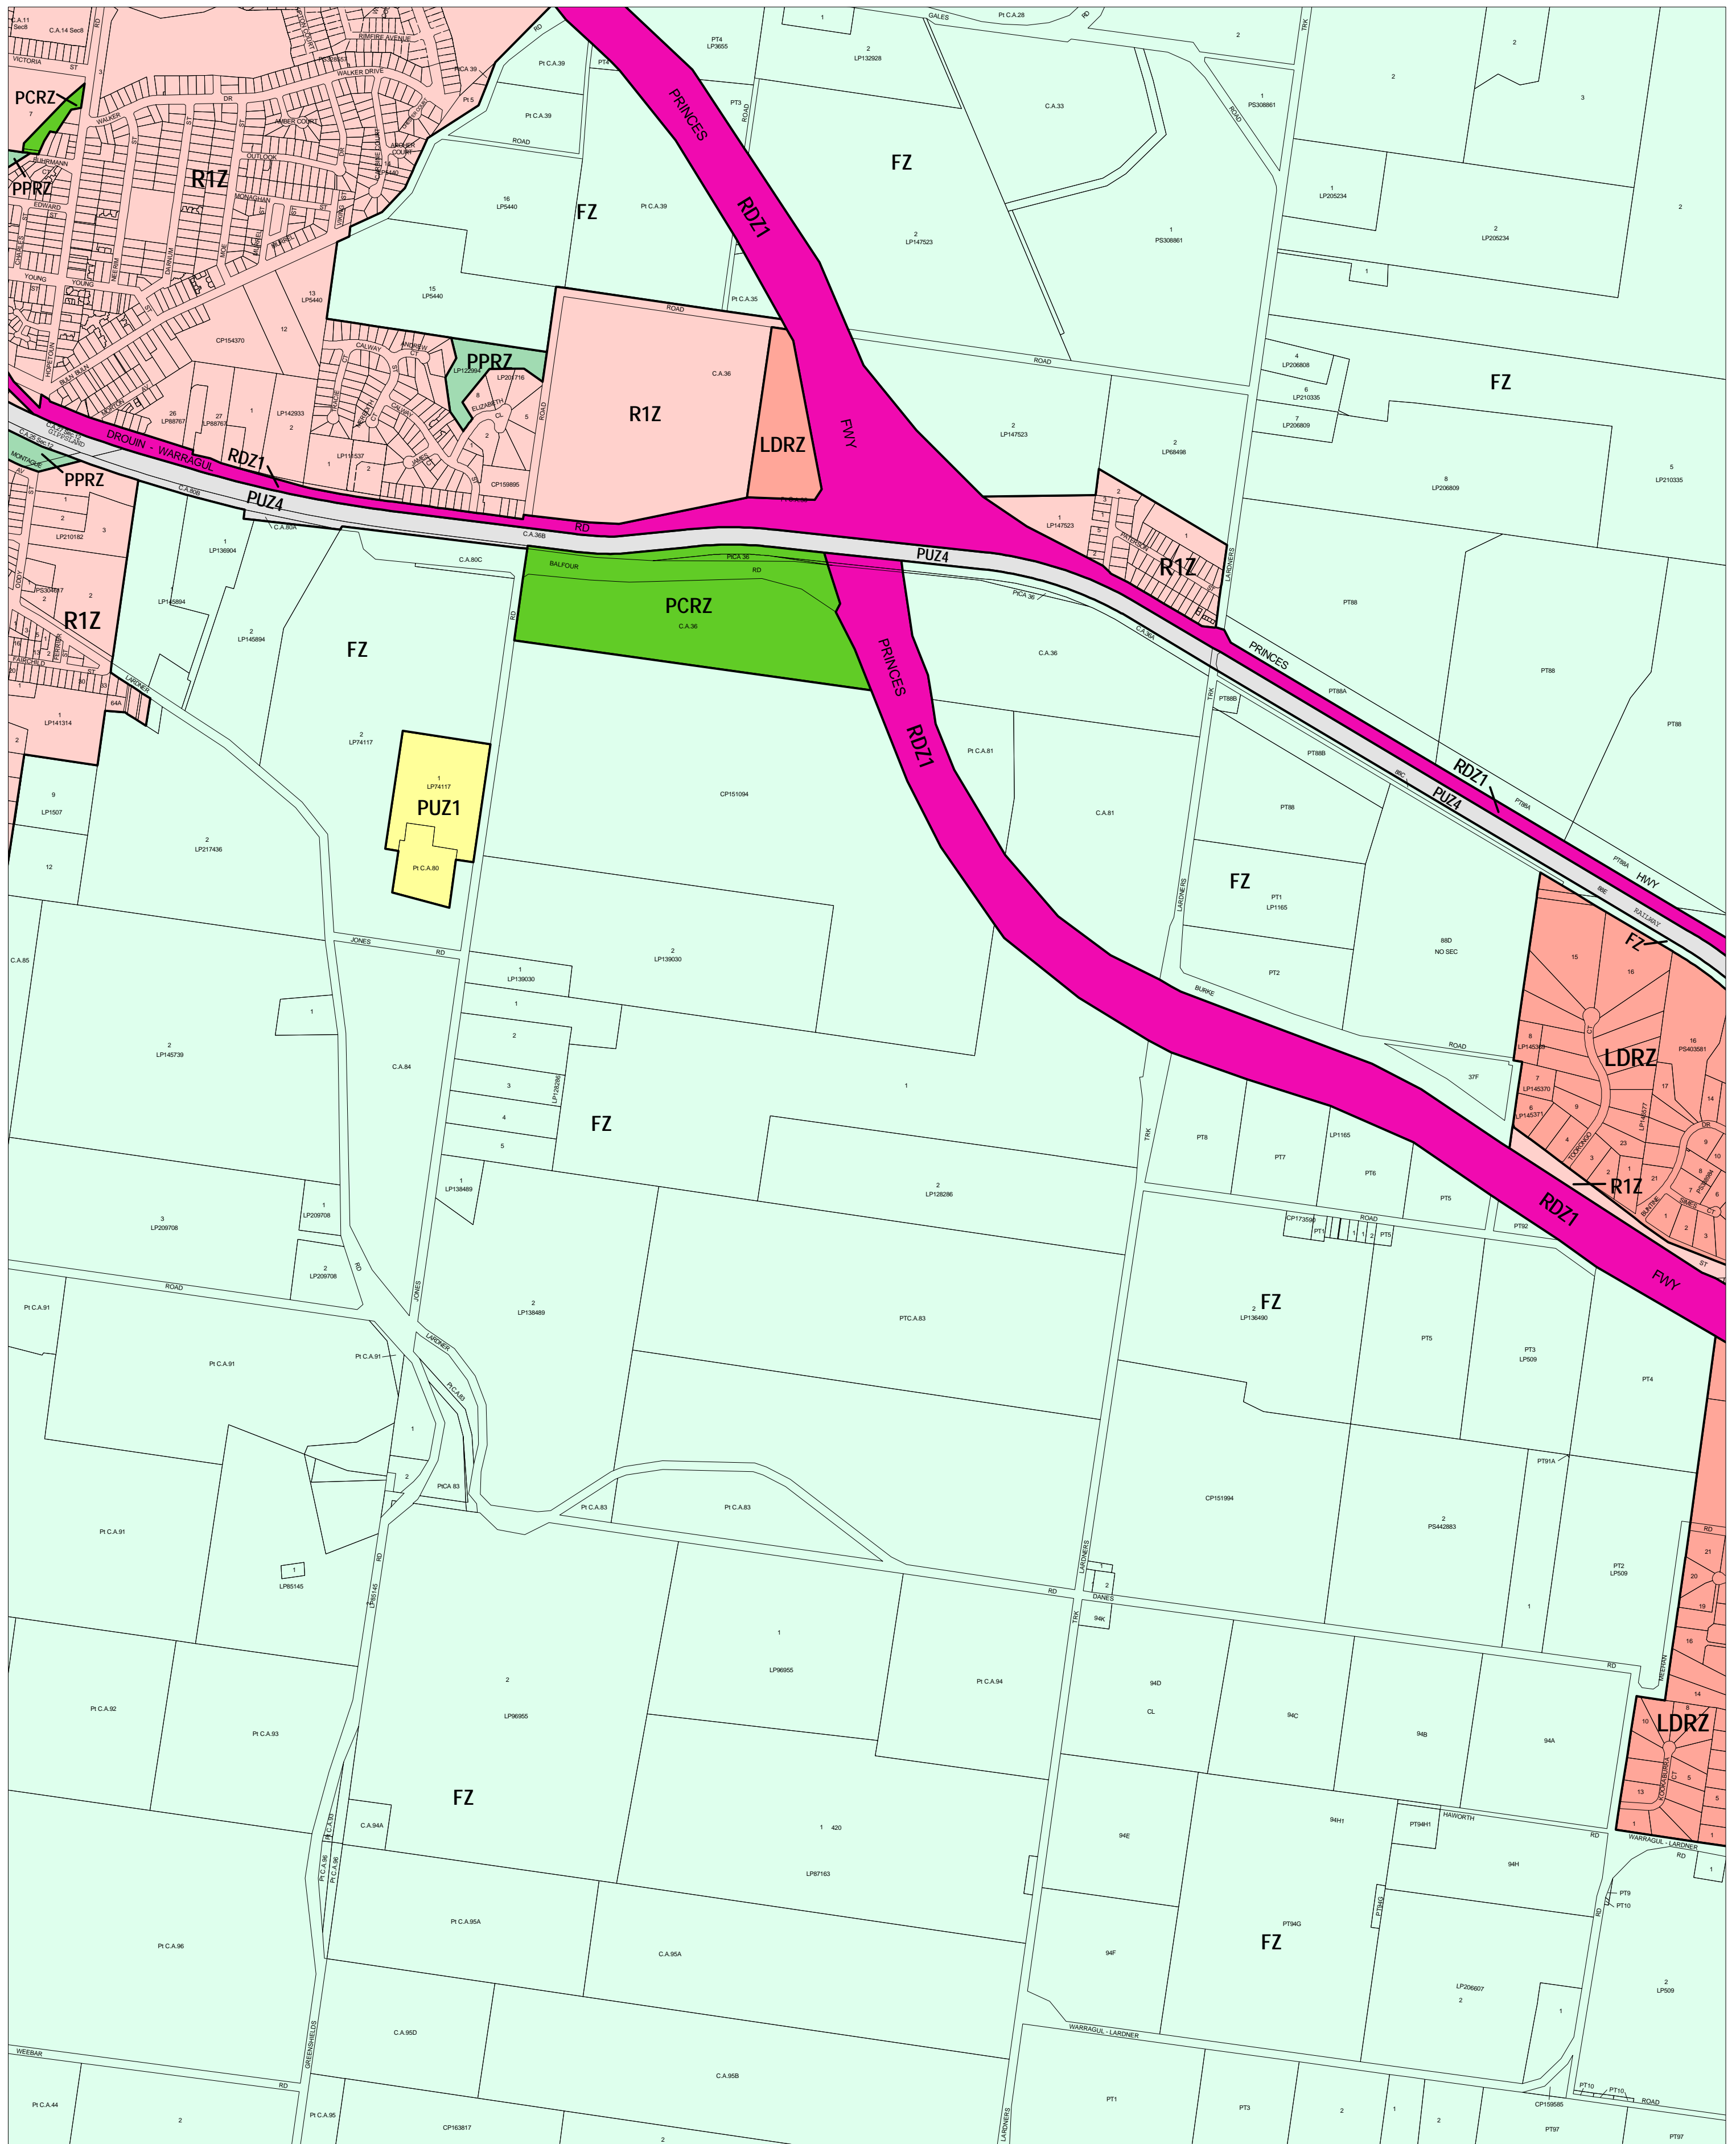

BAW BAW PLANNING SCHEME - LOCAL PROVISION

Public Land	
	Public Conservation And Resource Zone
	Public Park And Recreation Zone
	Public Use Zone Service And Utility
	Public Use Zone Transport
Residential	
	Low Density Residential Zone
	Residential 1 Zone
Rural	
	Farming Zone

200 0 200 400 600 800 1000 m

AUSTRALIAN MAP GRID ZONE 55

THIS MAP INCORPORATES APPROVED ZONES AS AT: 15/03/06 AMENDMENT C35

Printed: 9/5/2006

INDEX TO ADJOINING METRIC SERIES MAP