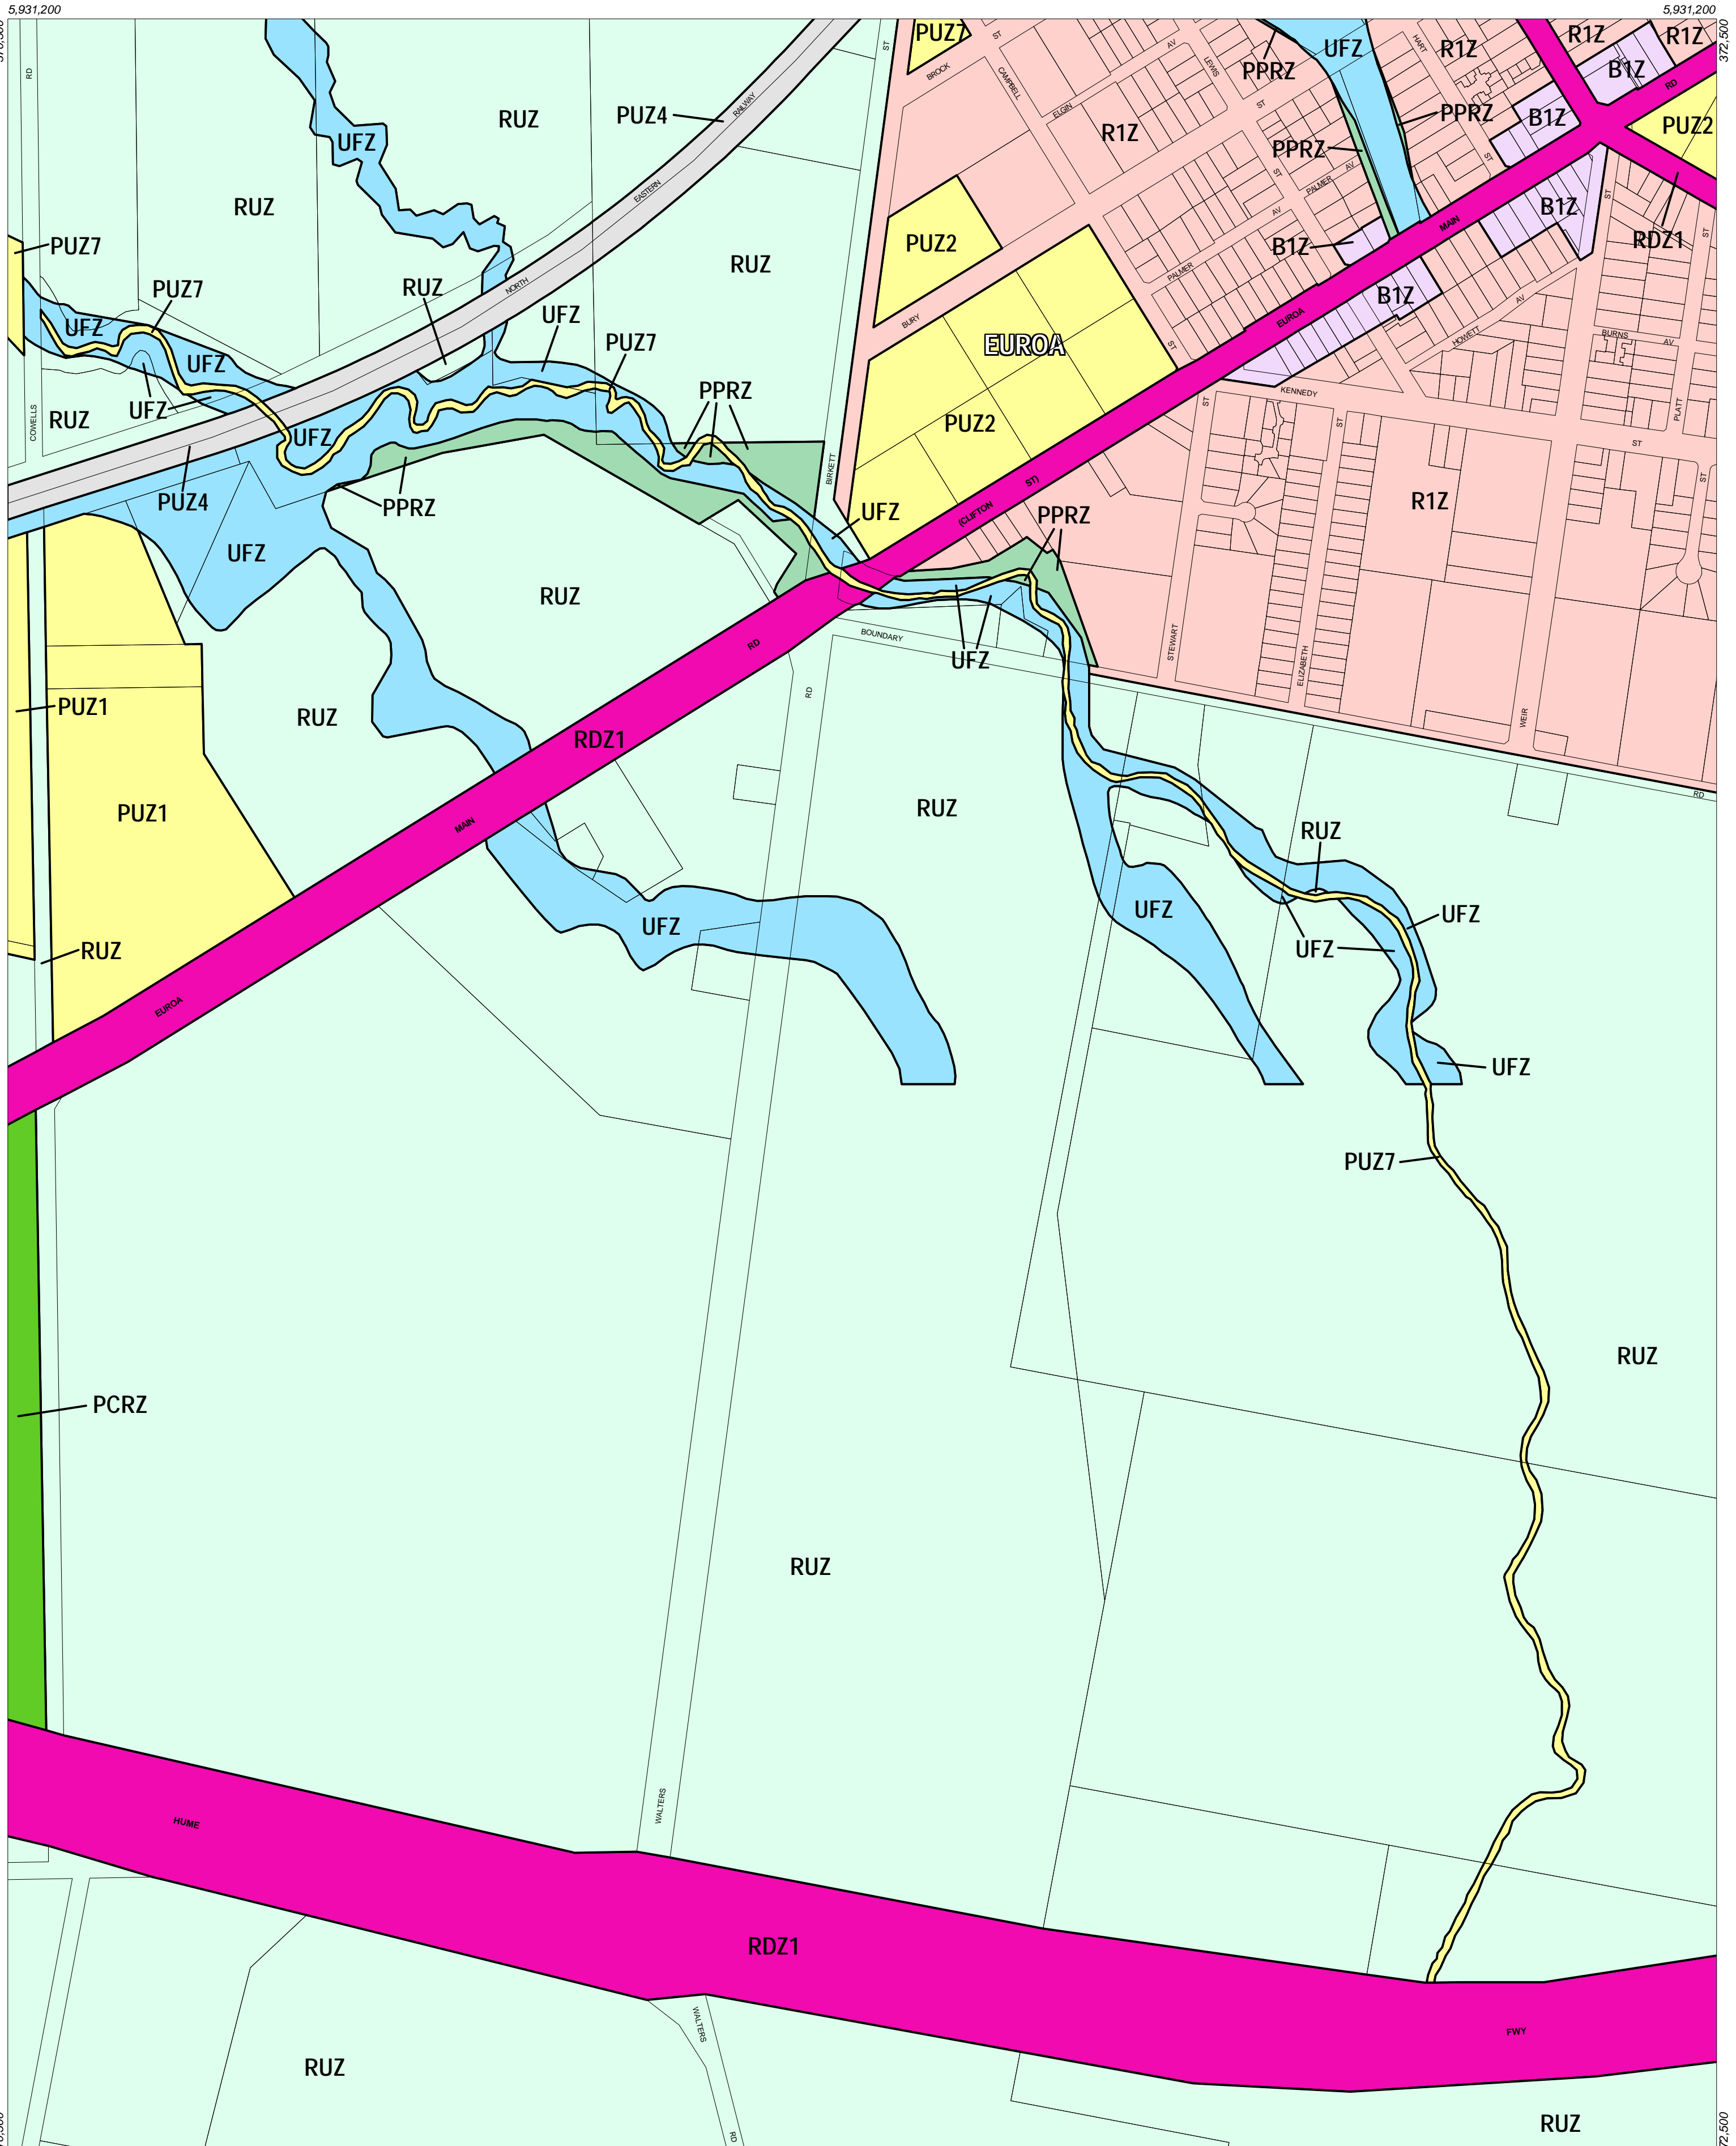

STRATHBOGIE PLANNING SCHEME - LOCAL PROVISION

This publication is copyright. No part may be reproduced by any process except in accordance with the provisions of the Copyright Act. © State of Victoria.

This map should be read in conjunction with additional Planning Overlay Maps (if applicable) as indicated on the INDEX TO MAPS.

Business	Residential
B1Z Business 1 Zone	R1Z Residential 1 Zone
Public Land	Rural
PCRZ Public Conservation And Resource Zone	RUZ Rural Zone
PPRZ Public Park And Recreation Zone	Special Purpose
PUZ2 Public Use Zone Education	UFZ Urban Floodway Zone
PUZ7 Public Use Zone Other Public Use	
PUZ1 Public Use Zone Service And Utility	
PUZ4 Public Use Zone Transport	
RDZ1 Road Zone Category 1	

AUSTRALIAN MAP GRID ZONE 55

Printed: 19/6/2003