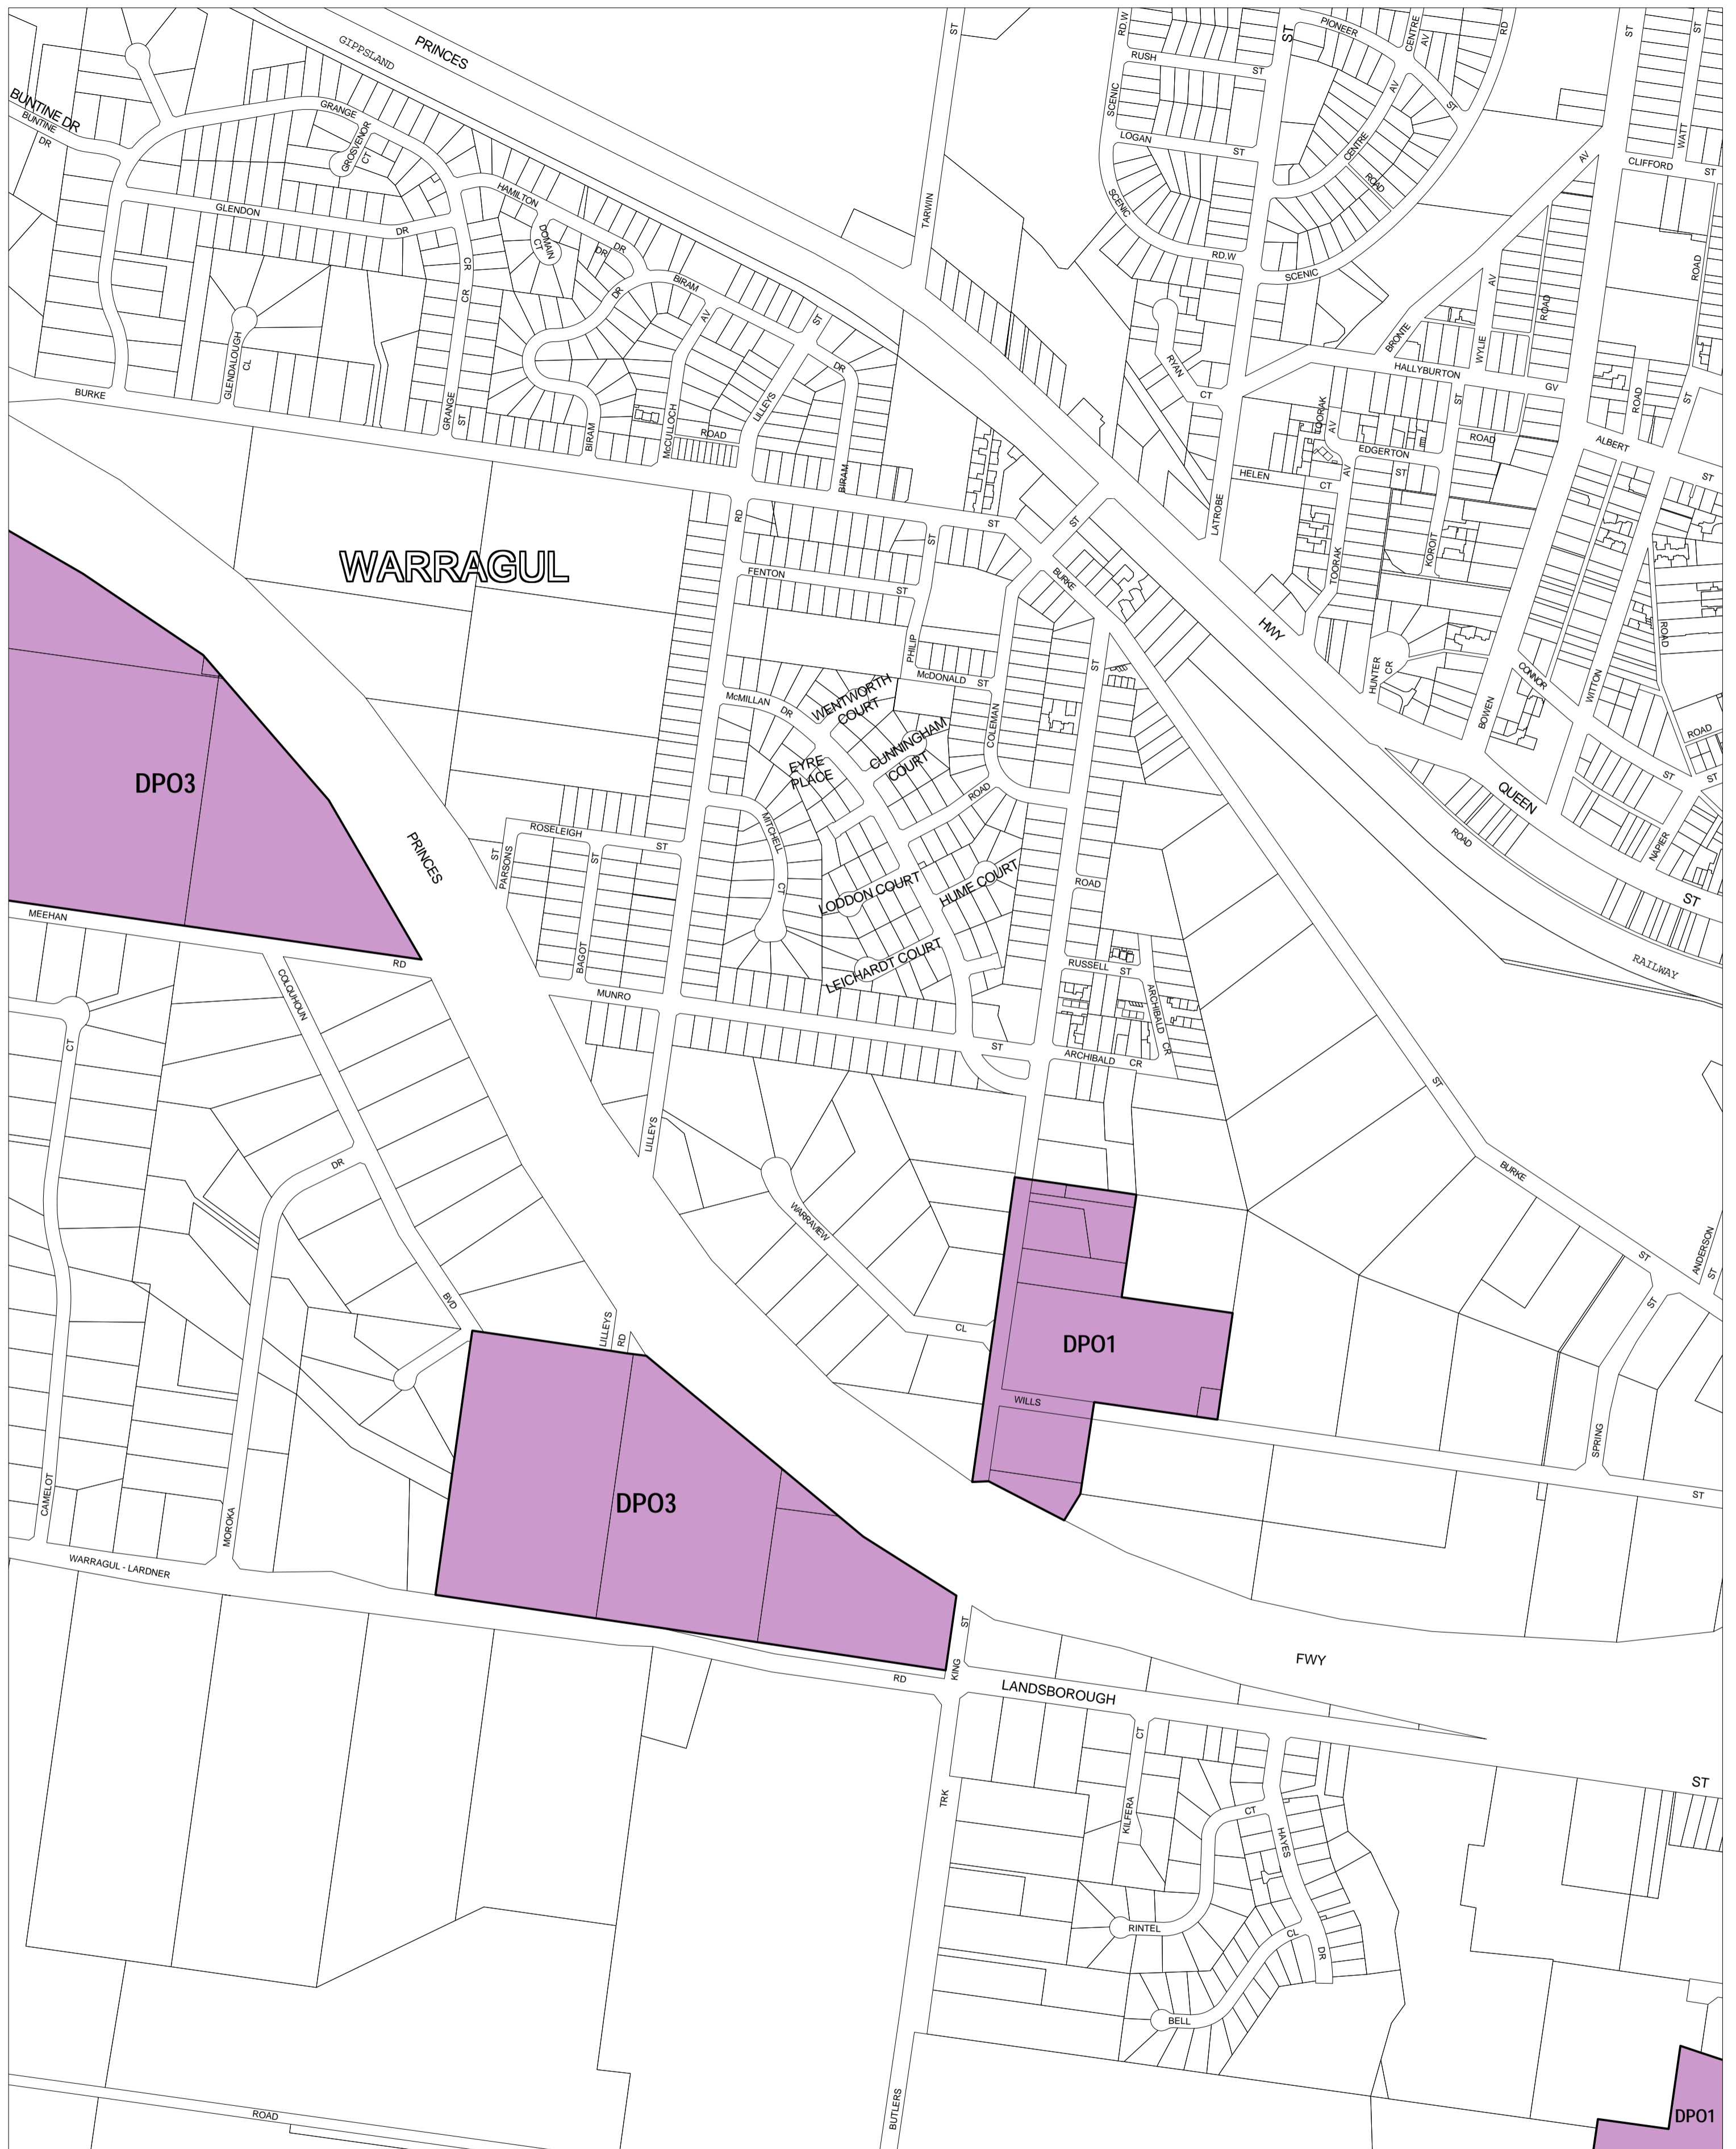

BAW BAW PLANNING SCHEME - LOCAL PROVISION

1. **Overlays**
2. DPO1 Development Plan Overlay - Schedule 1
   - DPO3 Development Plan Overlay - Schedule 3

AUSTRALIAN MAP GRID ZONE 55

INDEX TO ADJOINING METRIC SERIES MAP

Printed: 18/7/2007

AMENDMENT C39