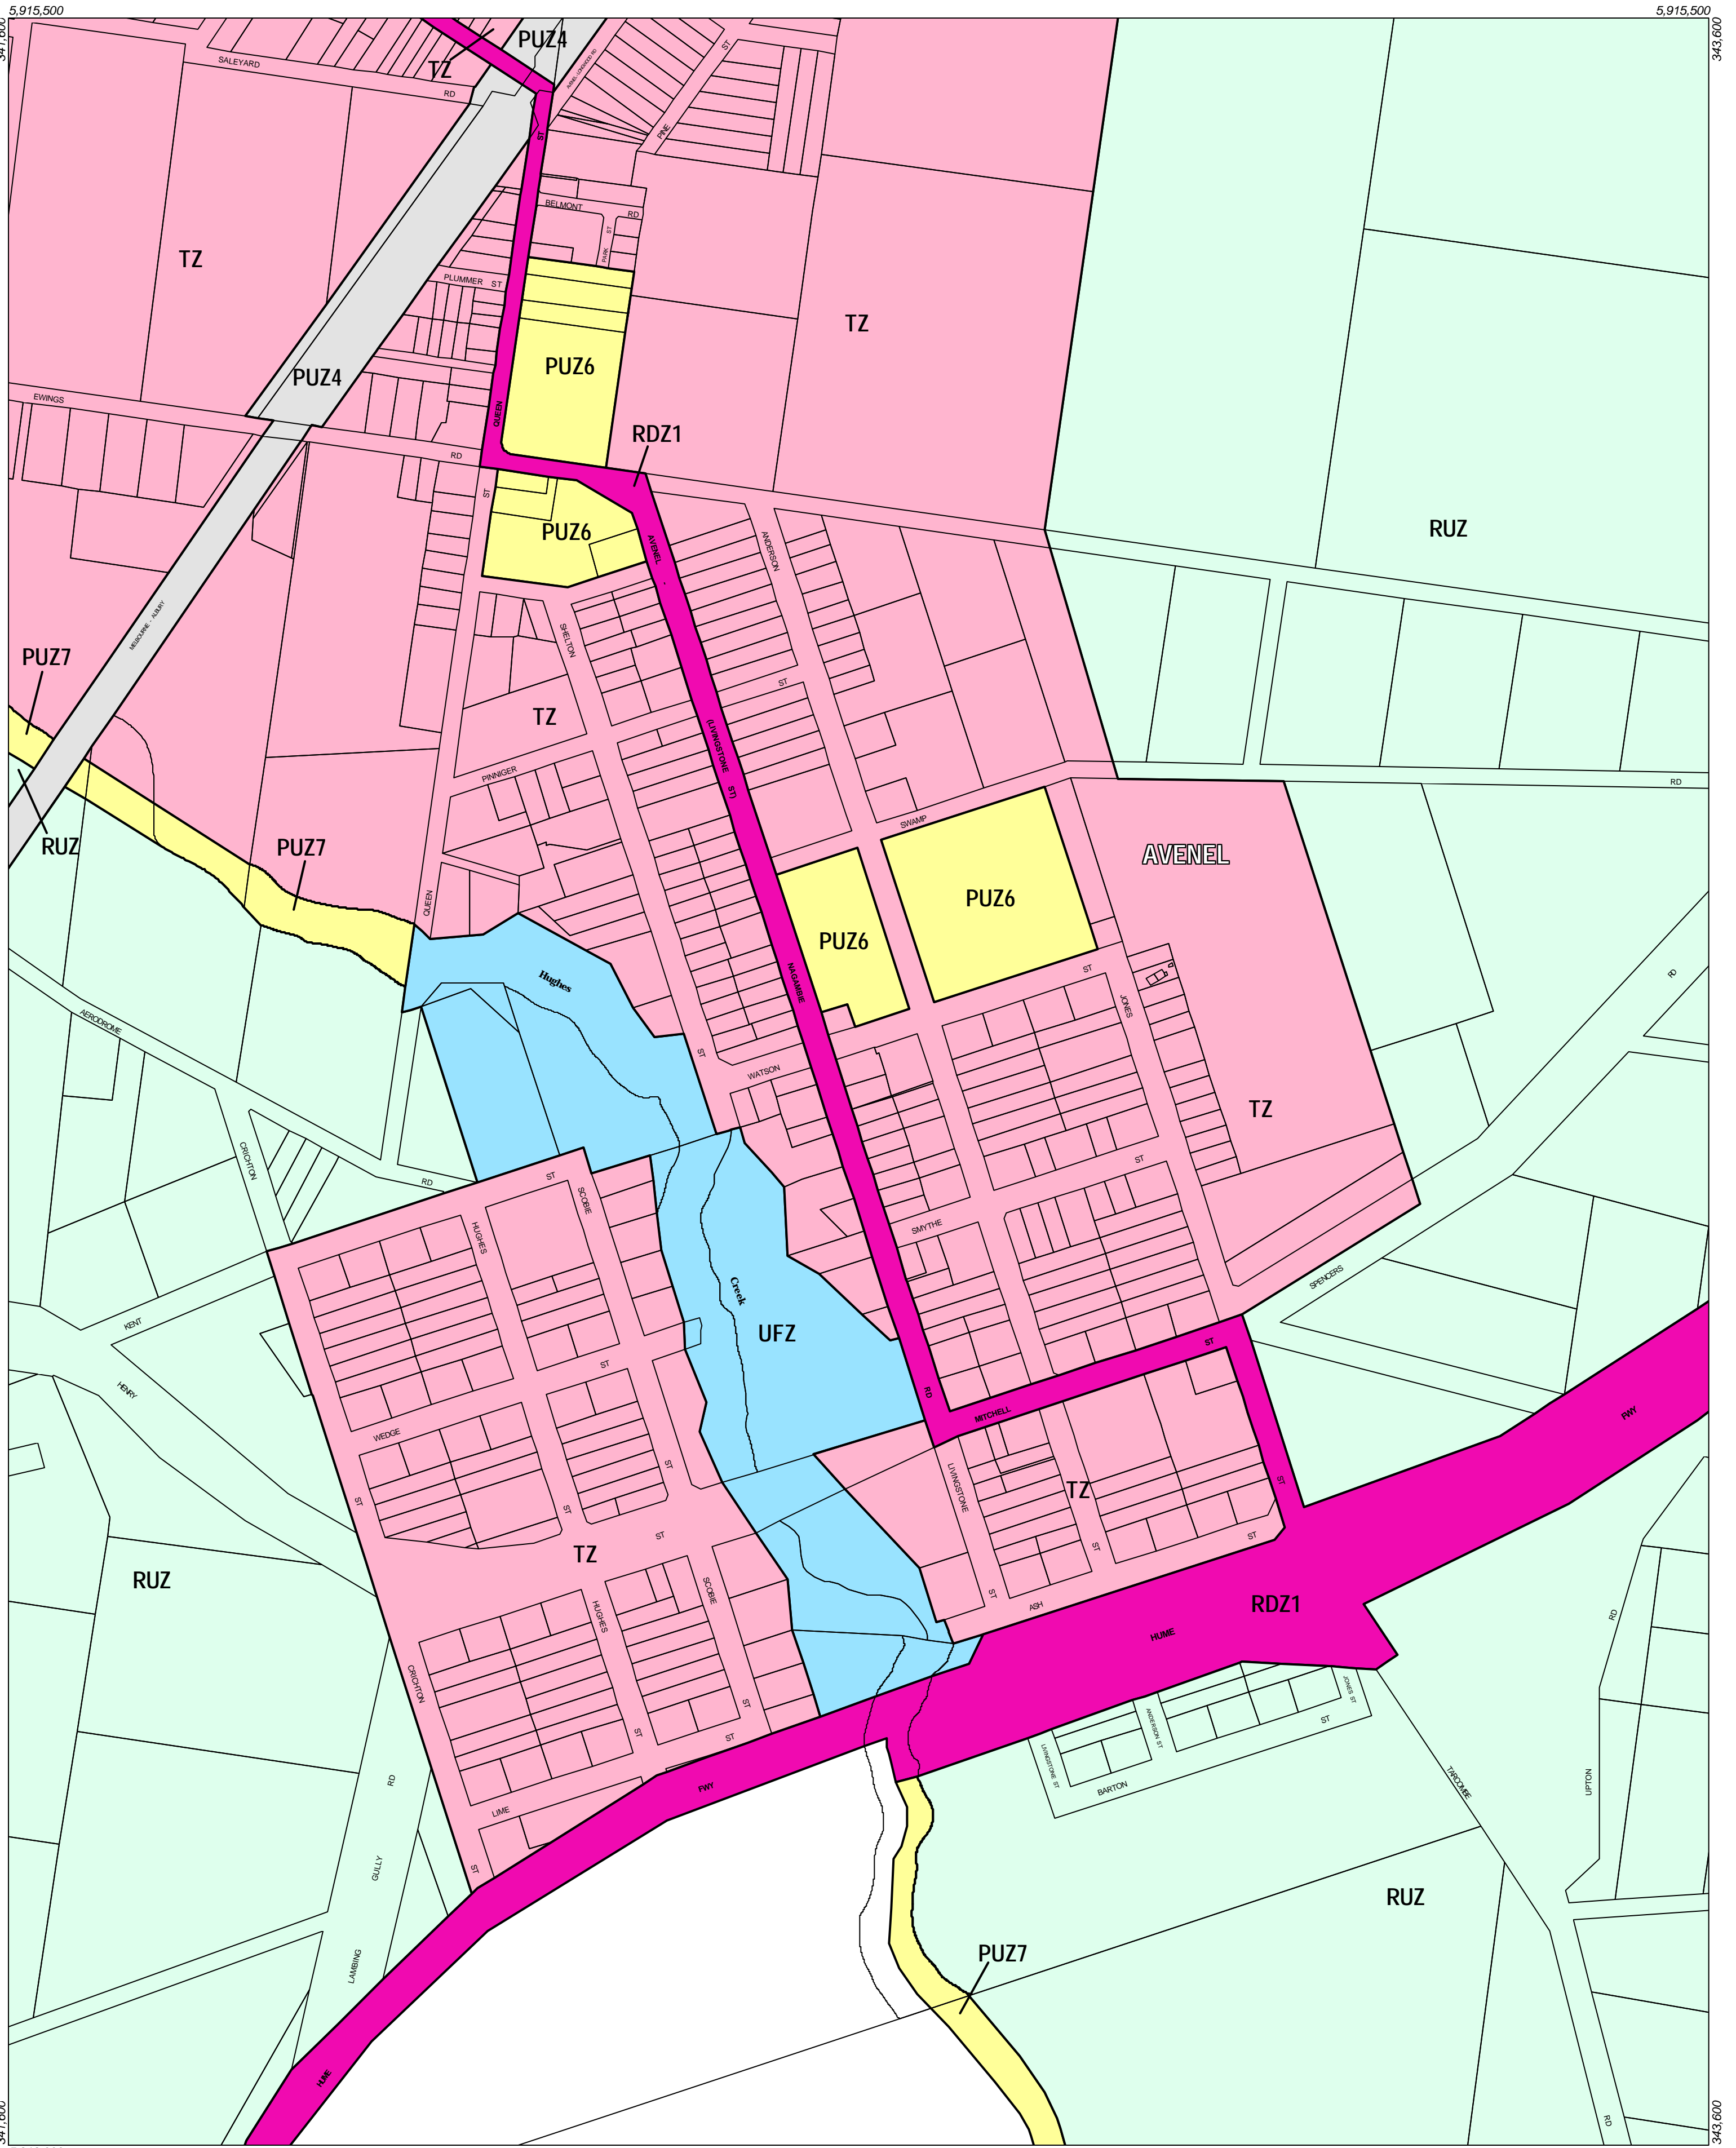

STRATHBOGIE PLANNING SCHEME - LOCAL PROVISION

Public Land	
	Public Use Zone Local Government
	Public Use Zone Other Public Use
	Public Use Zone Transport
	Road Zone Category 1
Residential	
	Township Zone
Rural	
	Rural Zone
Special Purpose	
	Urban Floodway Zone

AUSTRALIAN MAP GRID ZONE 55

THIS MAP INCORPORATES APPROVED ZONES AS AT: 07-10-1999

Printed: 19/6/2003