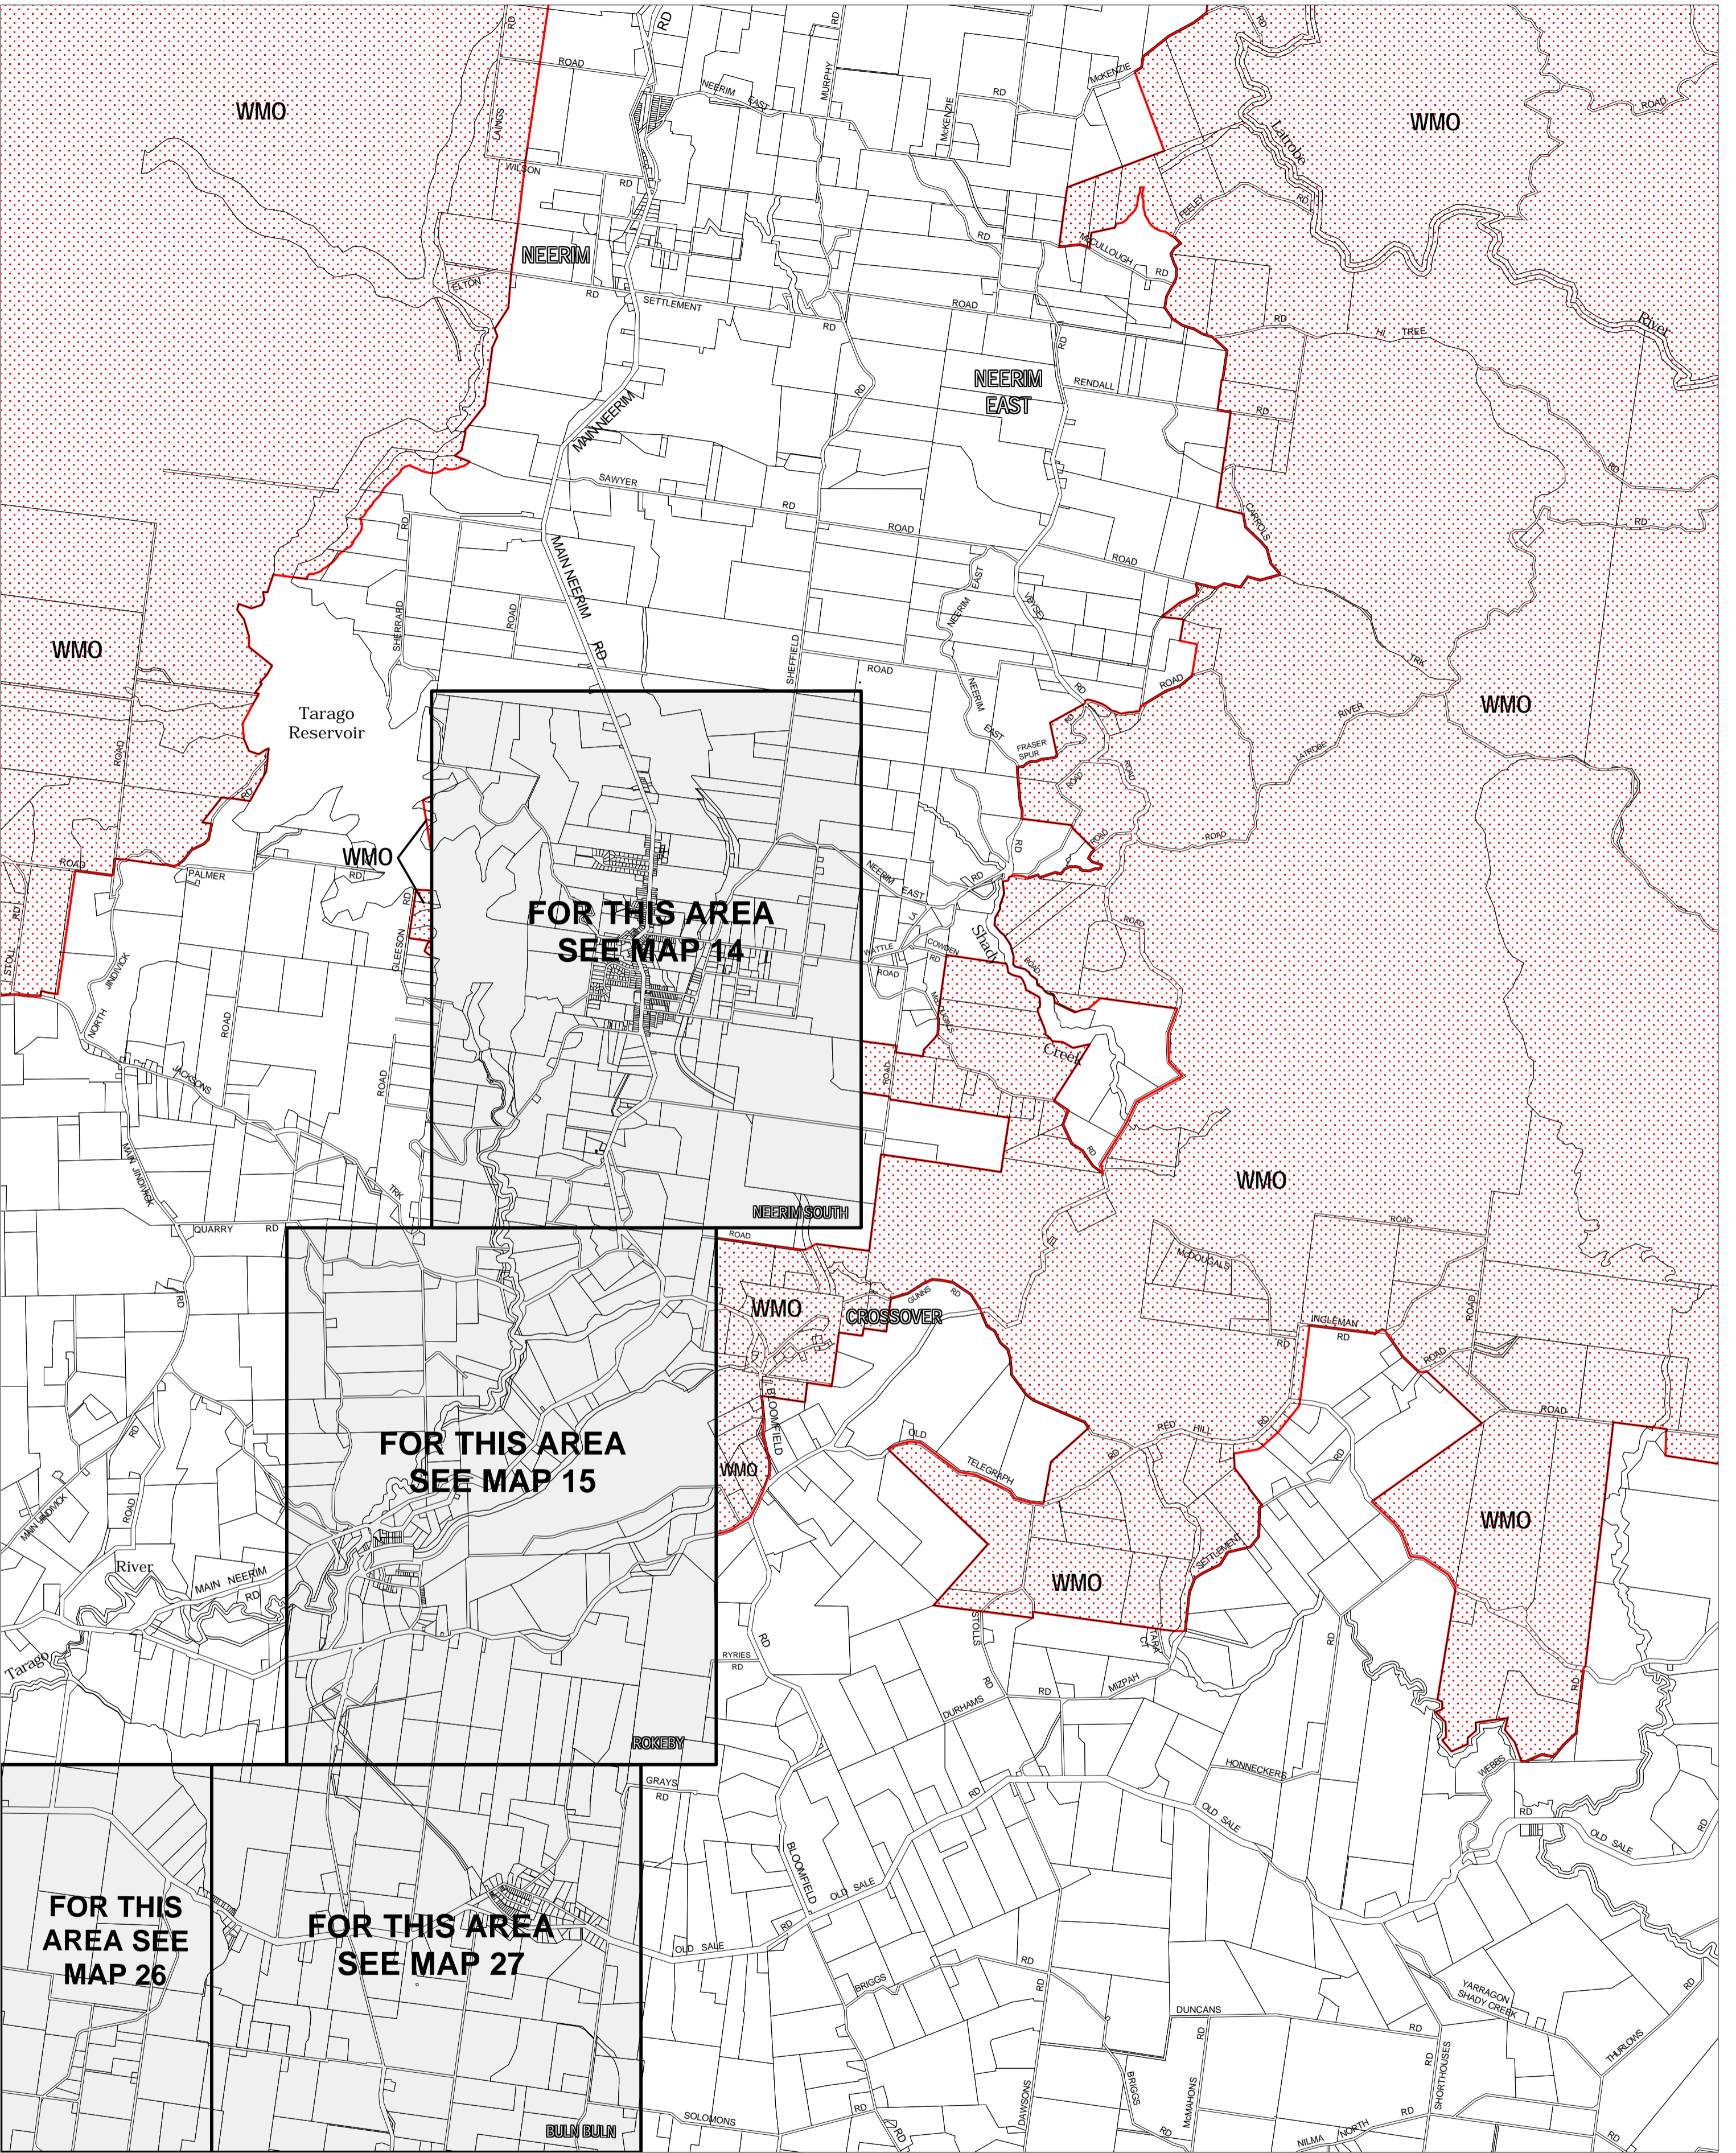

BAW BAW PLANNING SCHEME - LOCAL PROVISION

Overlays
WMO Wildfire Management Overlay

INDEX TO ADJOINING METRIC SERIES MAP

Printed: 24/1/2007

AMENDMENT C33