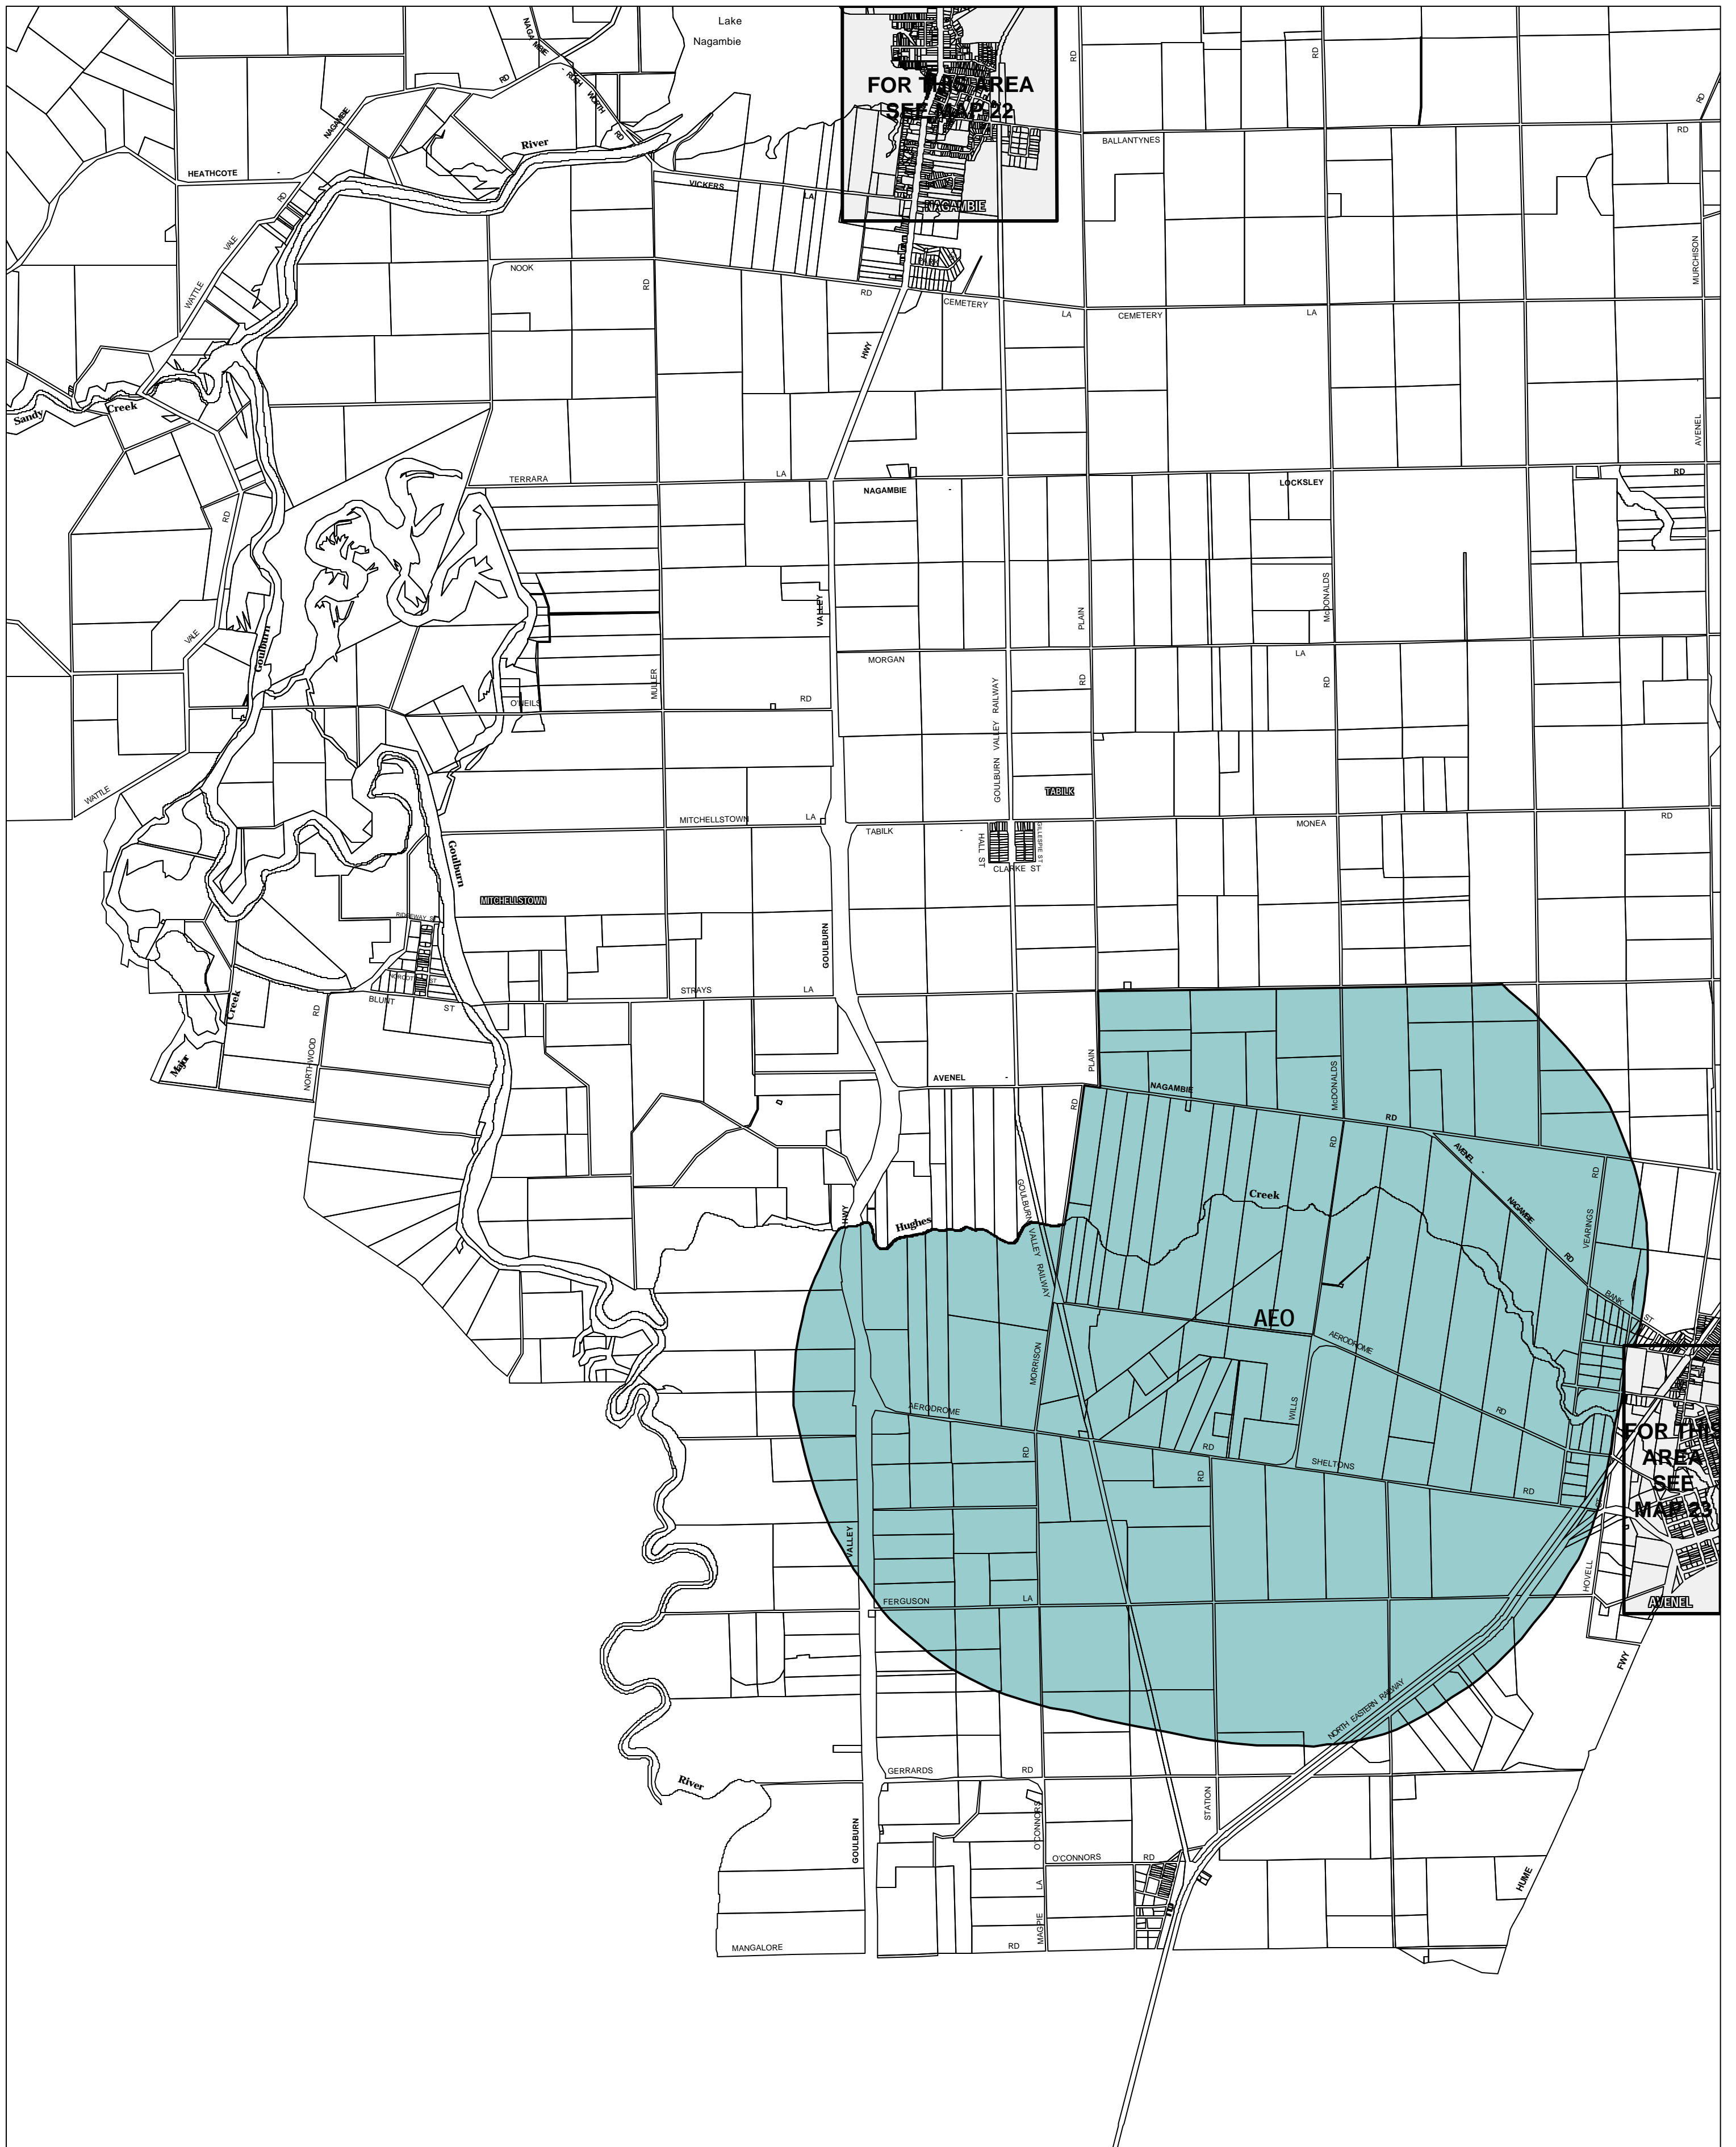

STRATHBOGIE PLANNING SCHEME - LOCAL PROVISION

Overlays

AEO2 Airport Environs Overlay (Aeo2)

AUSTRALIAN MAP GRID ZONE 55

INDEX TO ADJOINING METRIC SERIES MAP

Printed: 12/6/2007