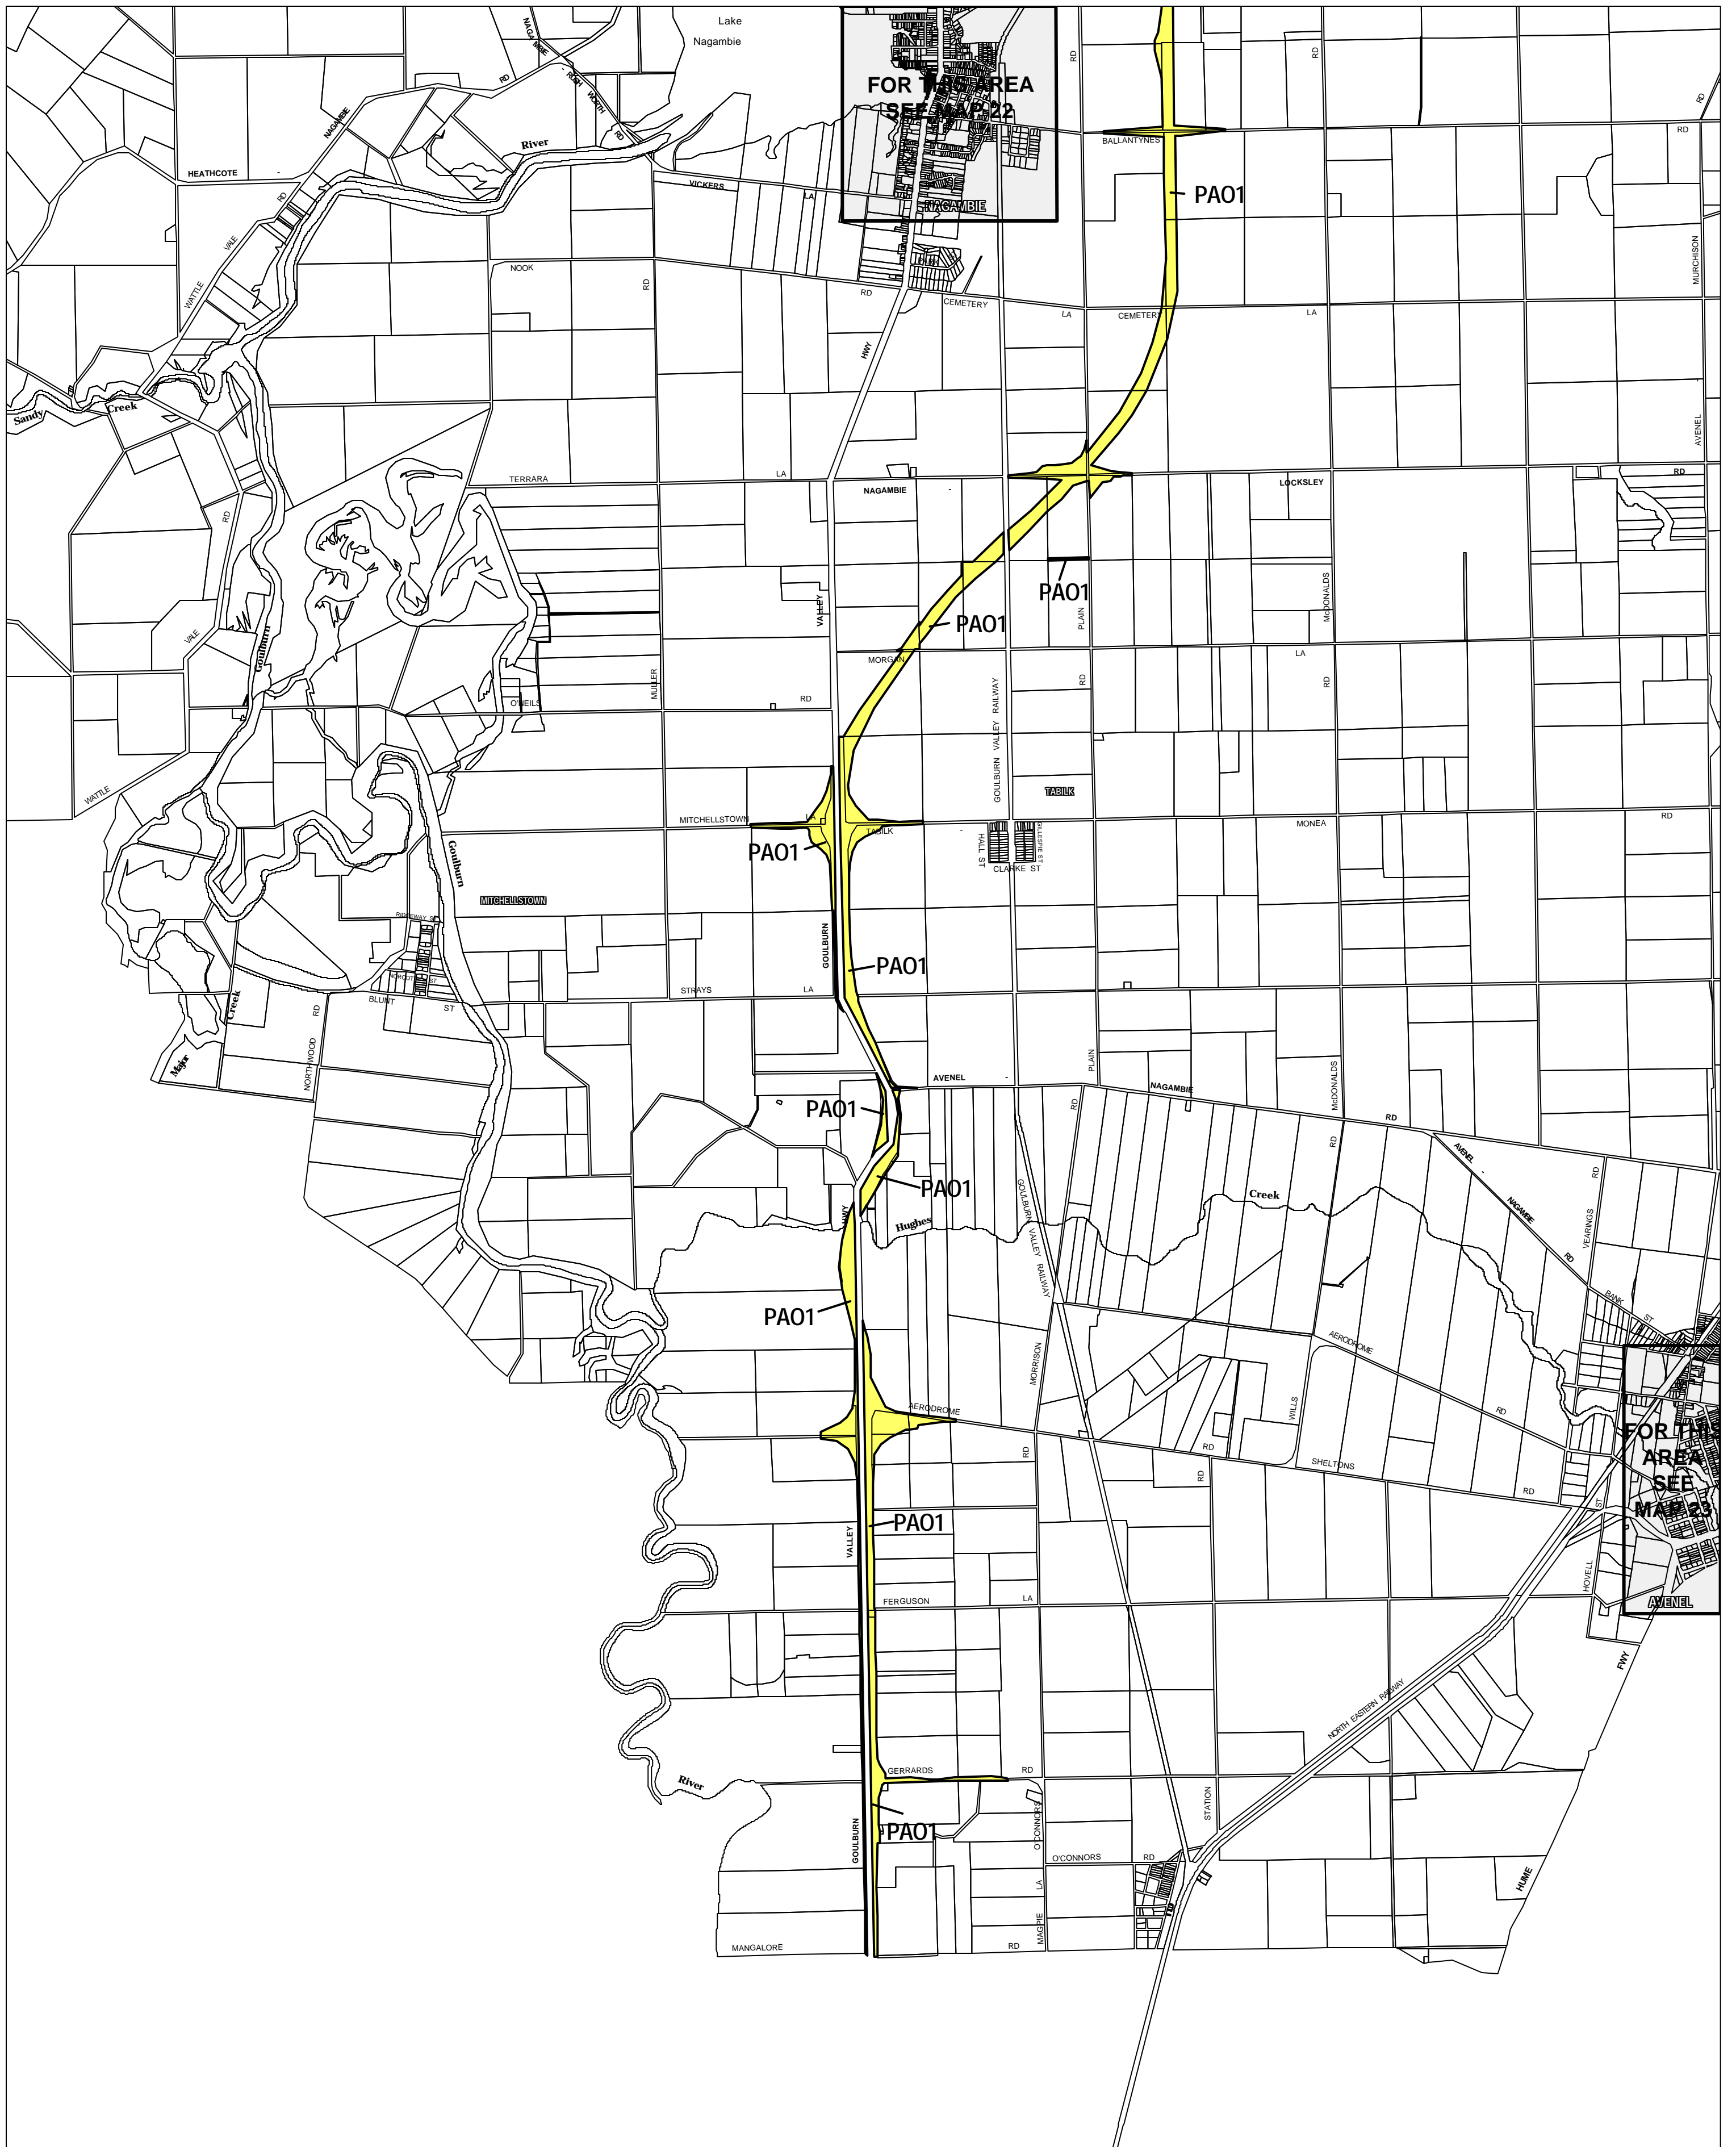

STRATHBOGIE PLANNING SCHEME - LOCAL PROVISION

Overlays
PAO1 Public Acquisition Overlay 1

AUSTRALIAN MAP GRID ZONE 55

INDEX TO ADJOINING METRIC SERIES MAP

Printed: 12/6/2007

AMENDMENT C34